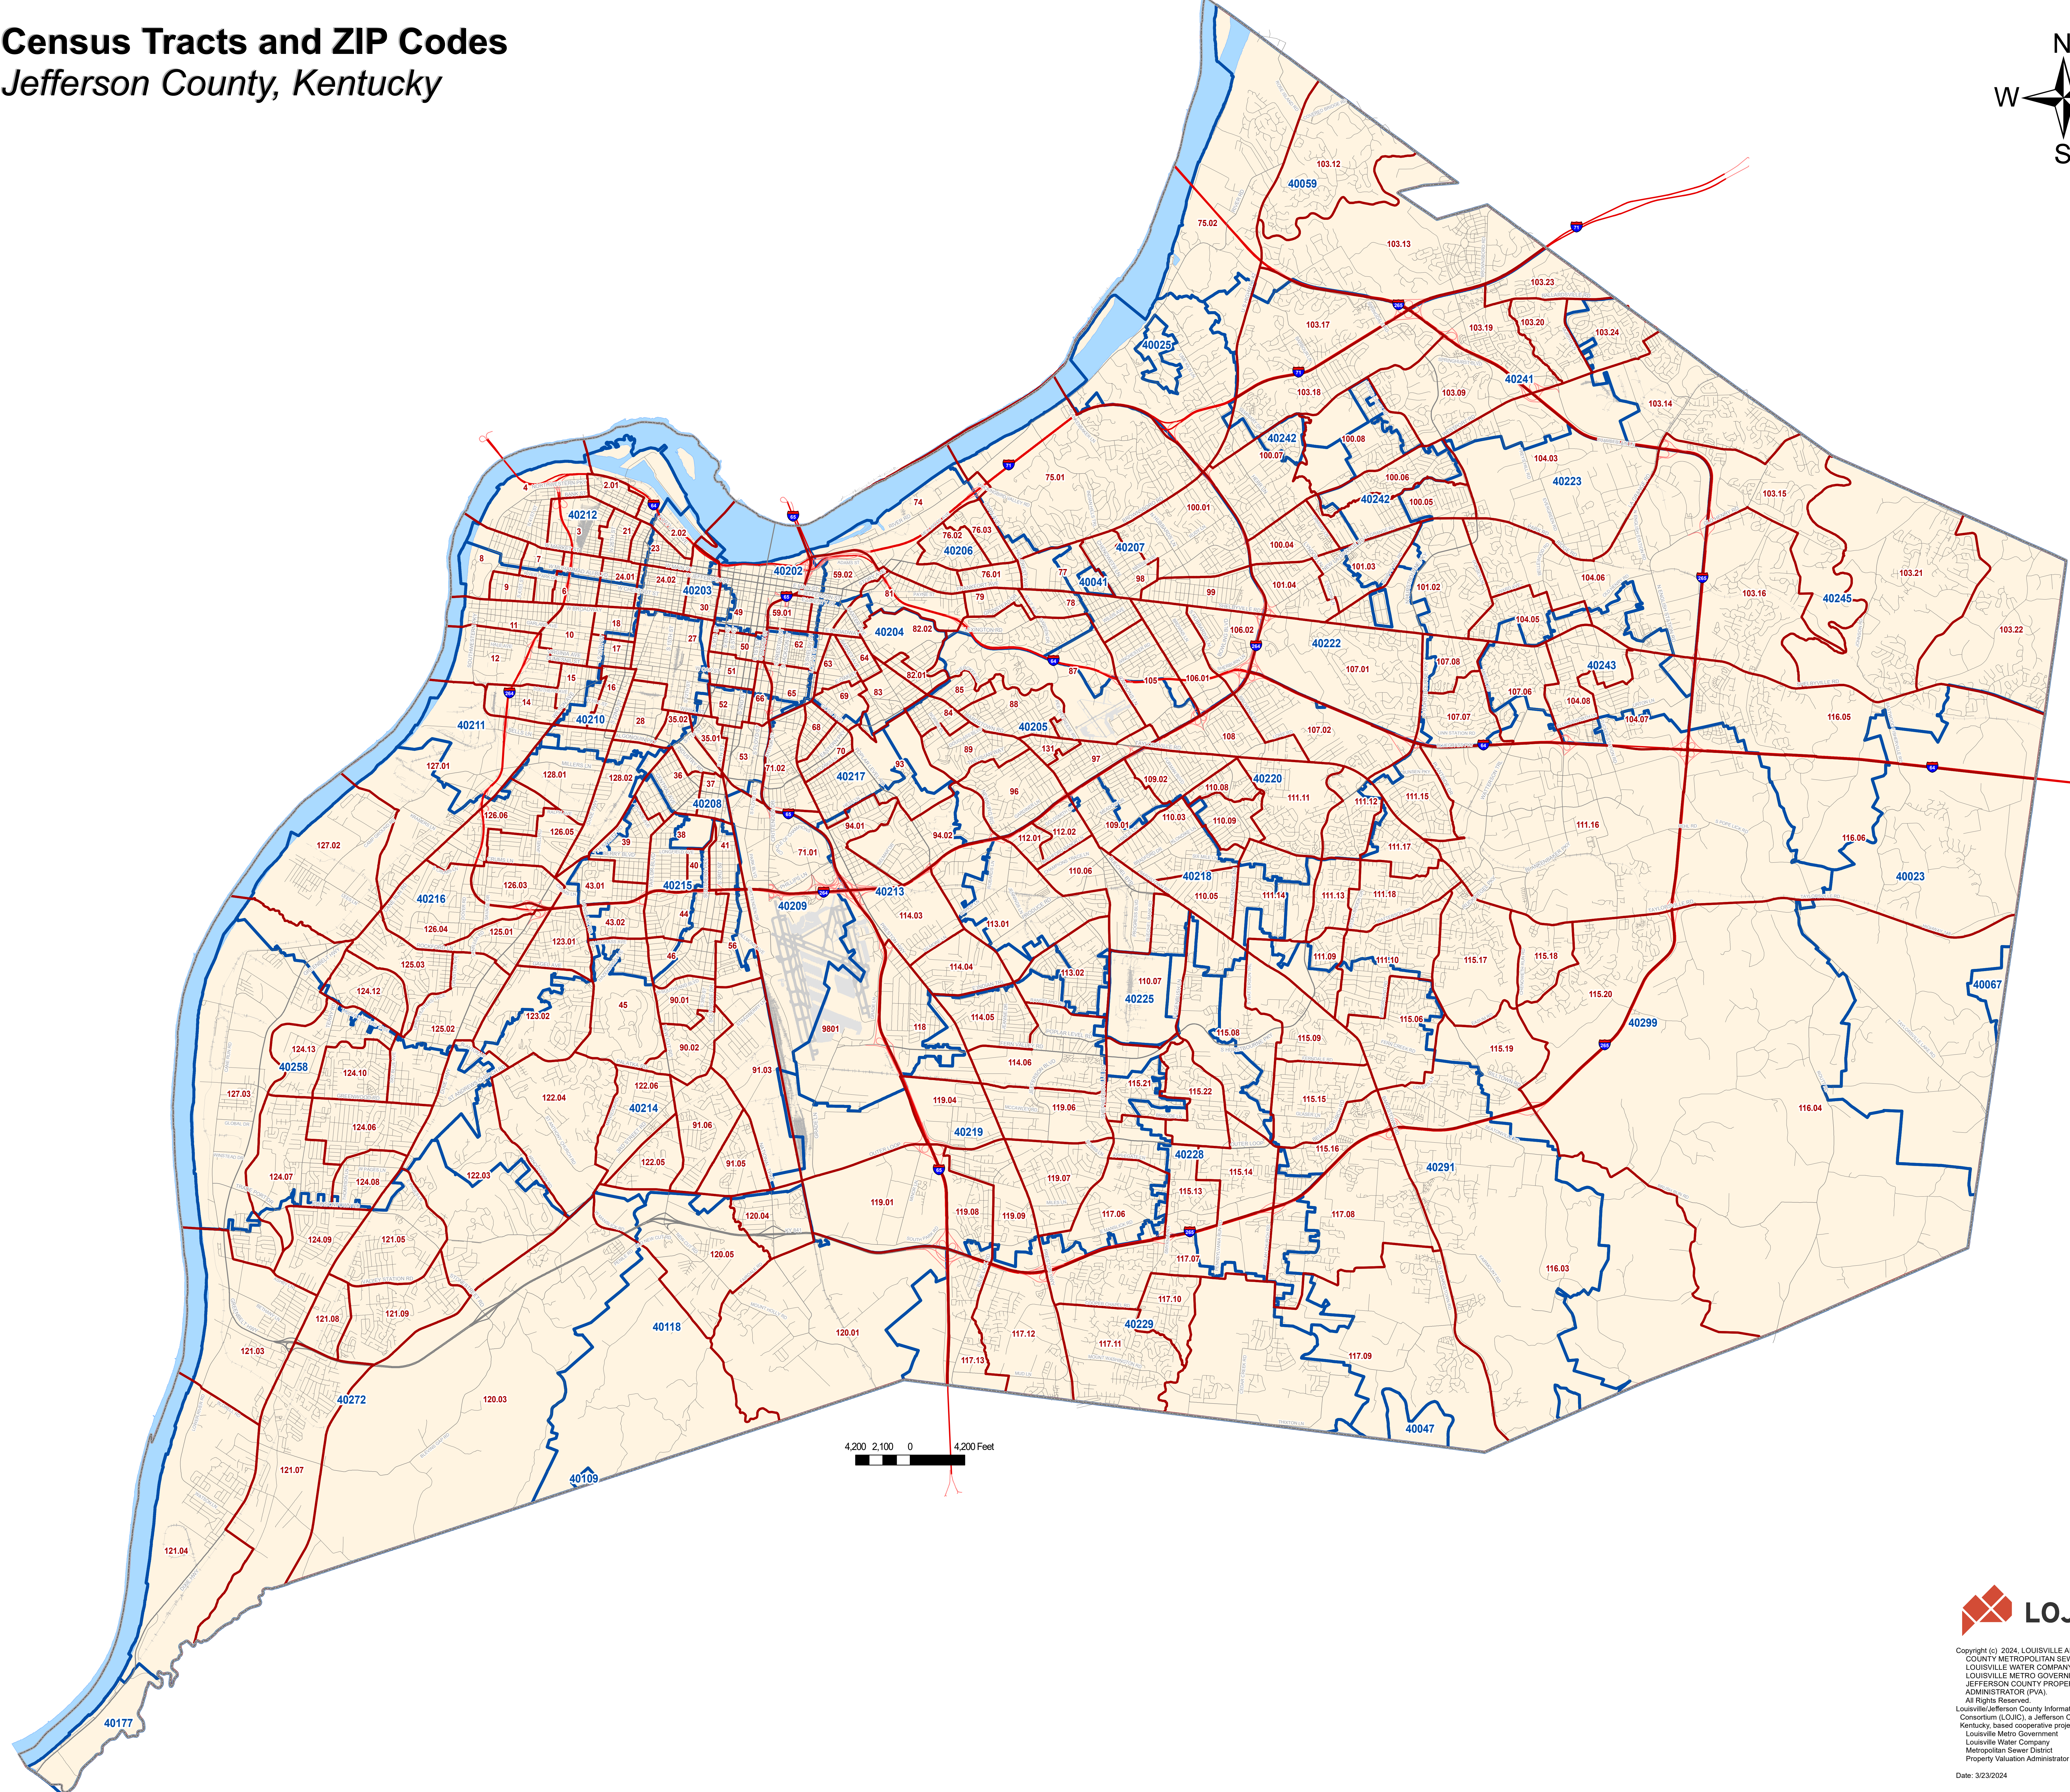

Census Tracts and ZIP Codes

Jefferson County, Kentucky

Date: 3/23/2024