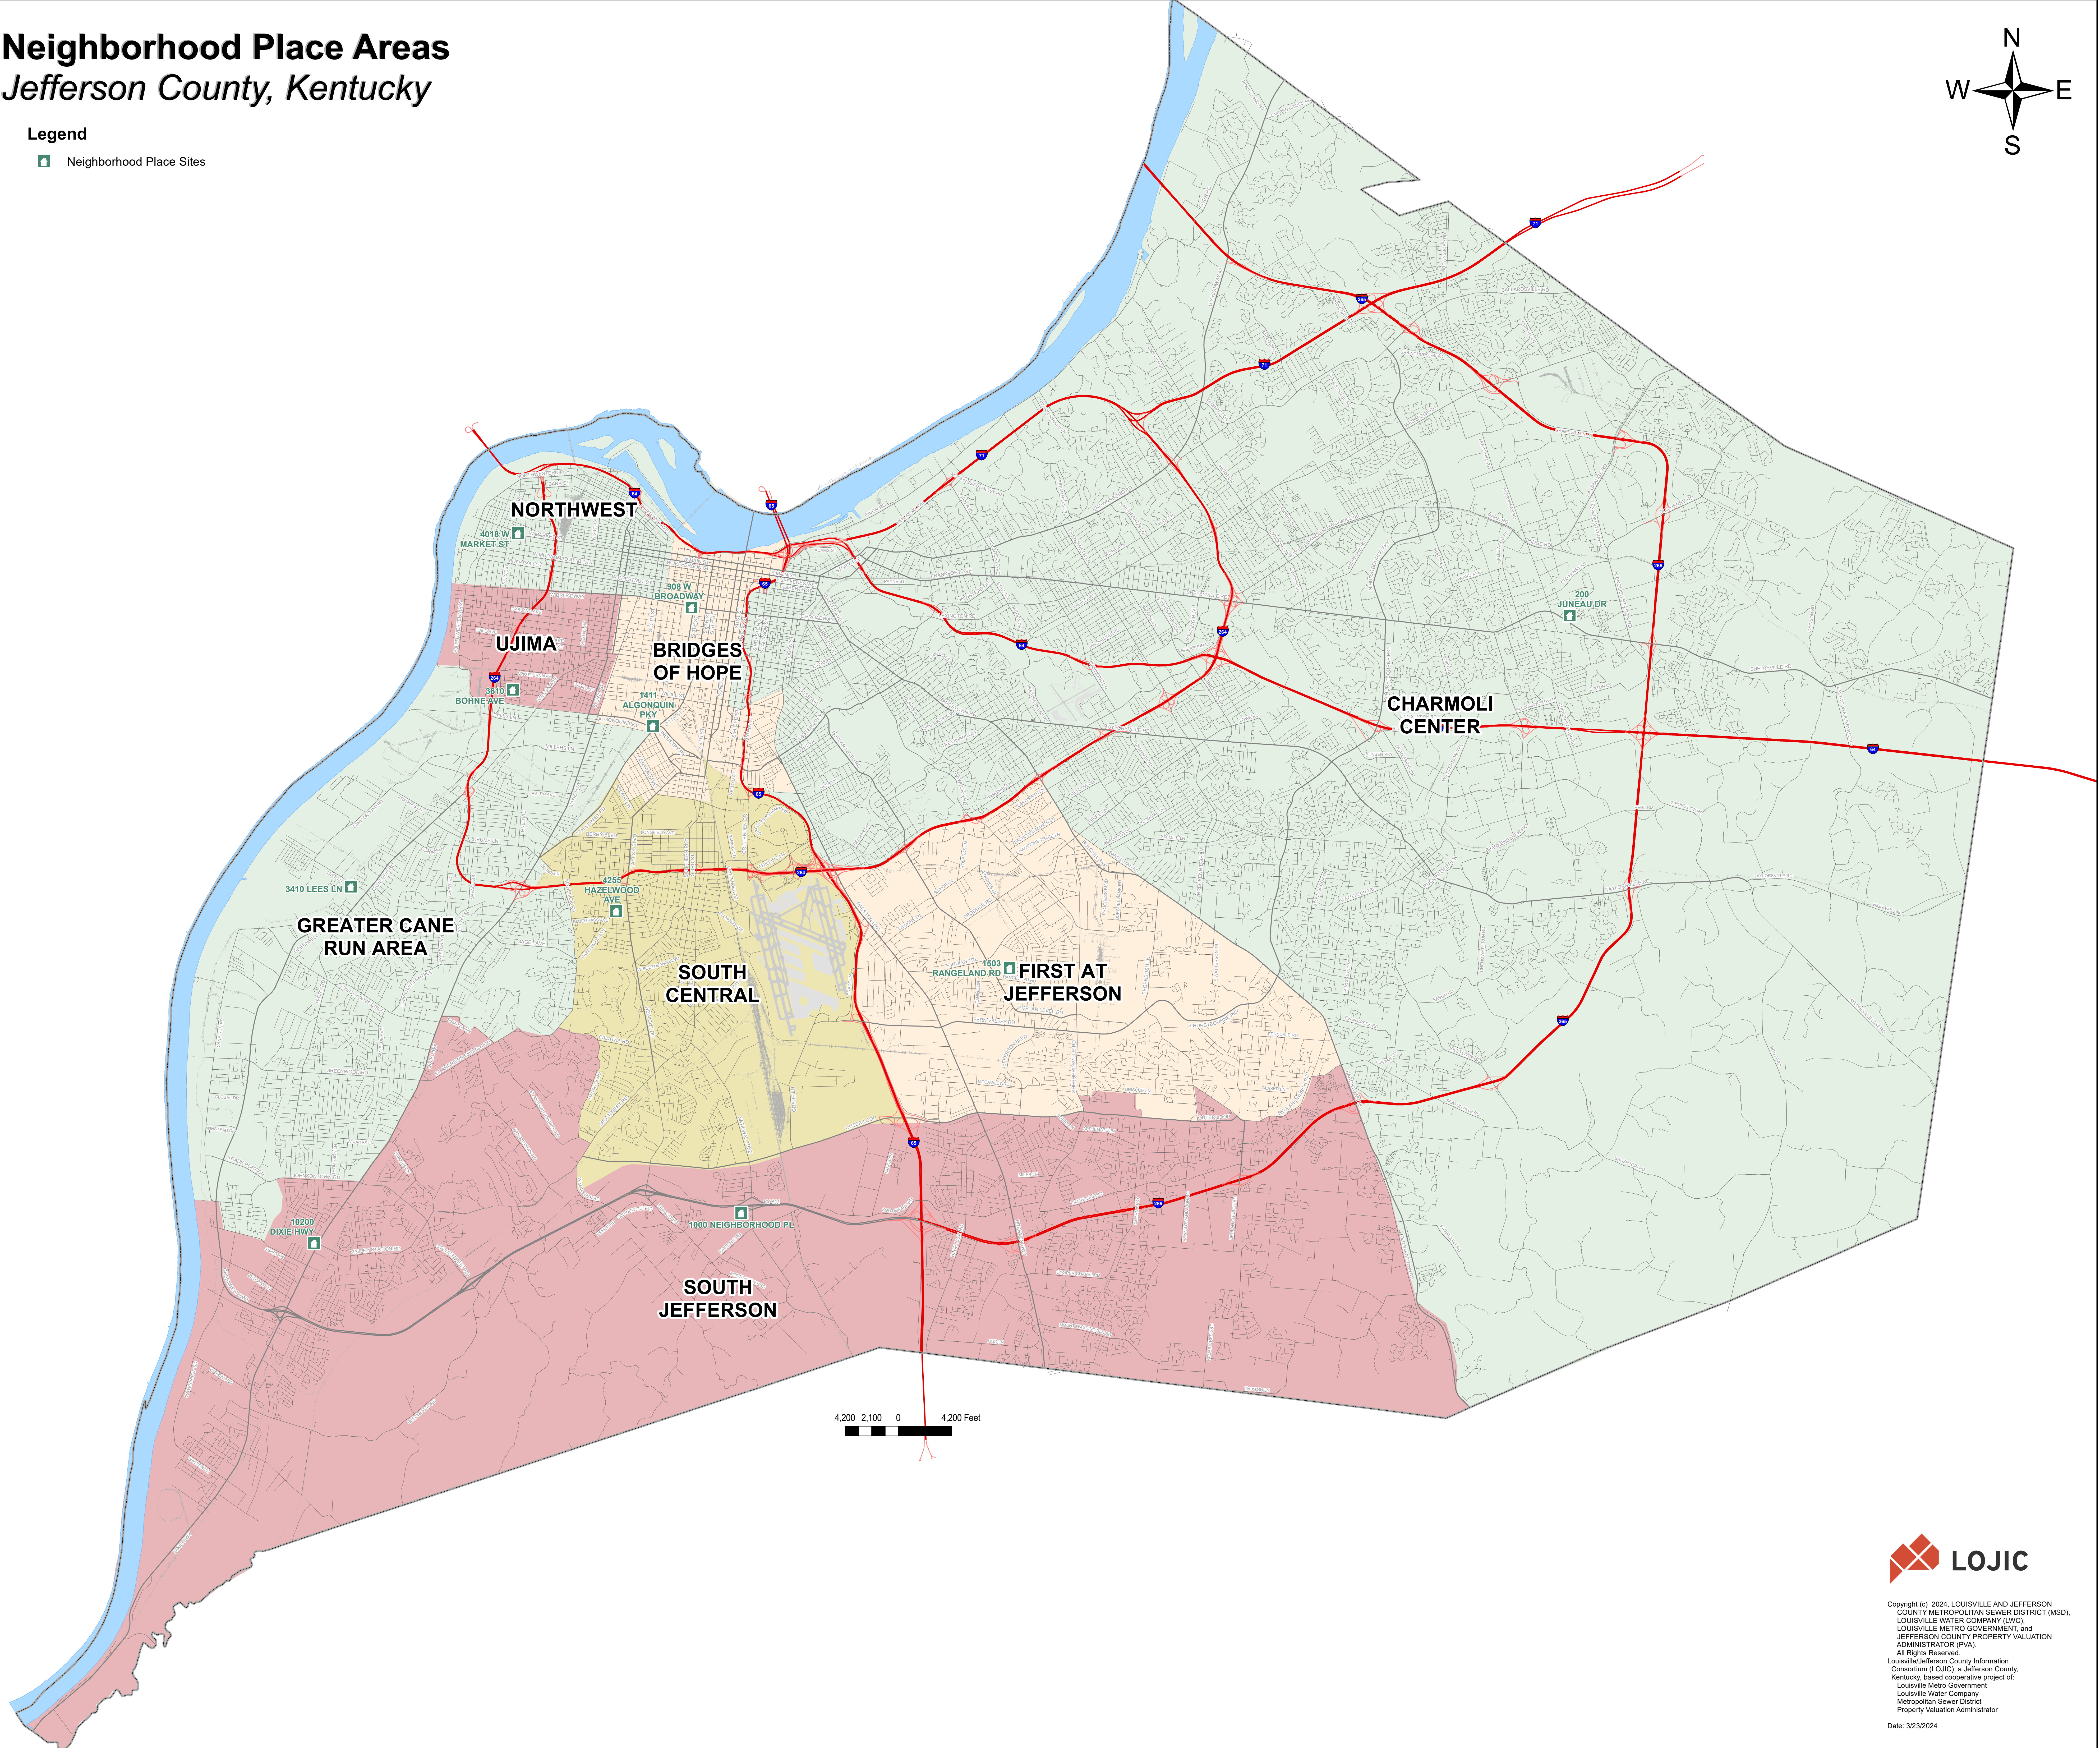

Neighborhood Place Areas Jefferson County, Kentucky

Legend

■ Neighborhood Place Sites