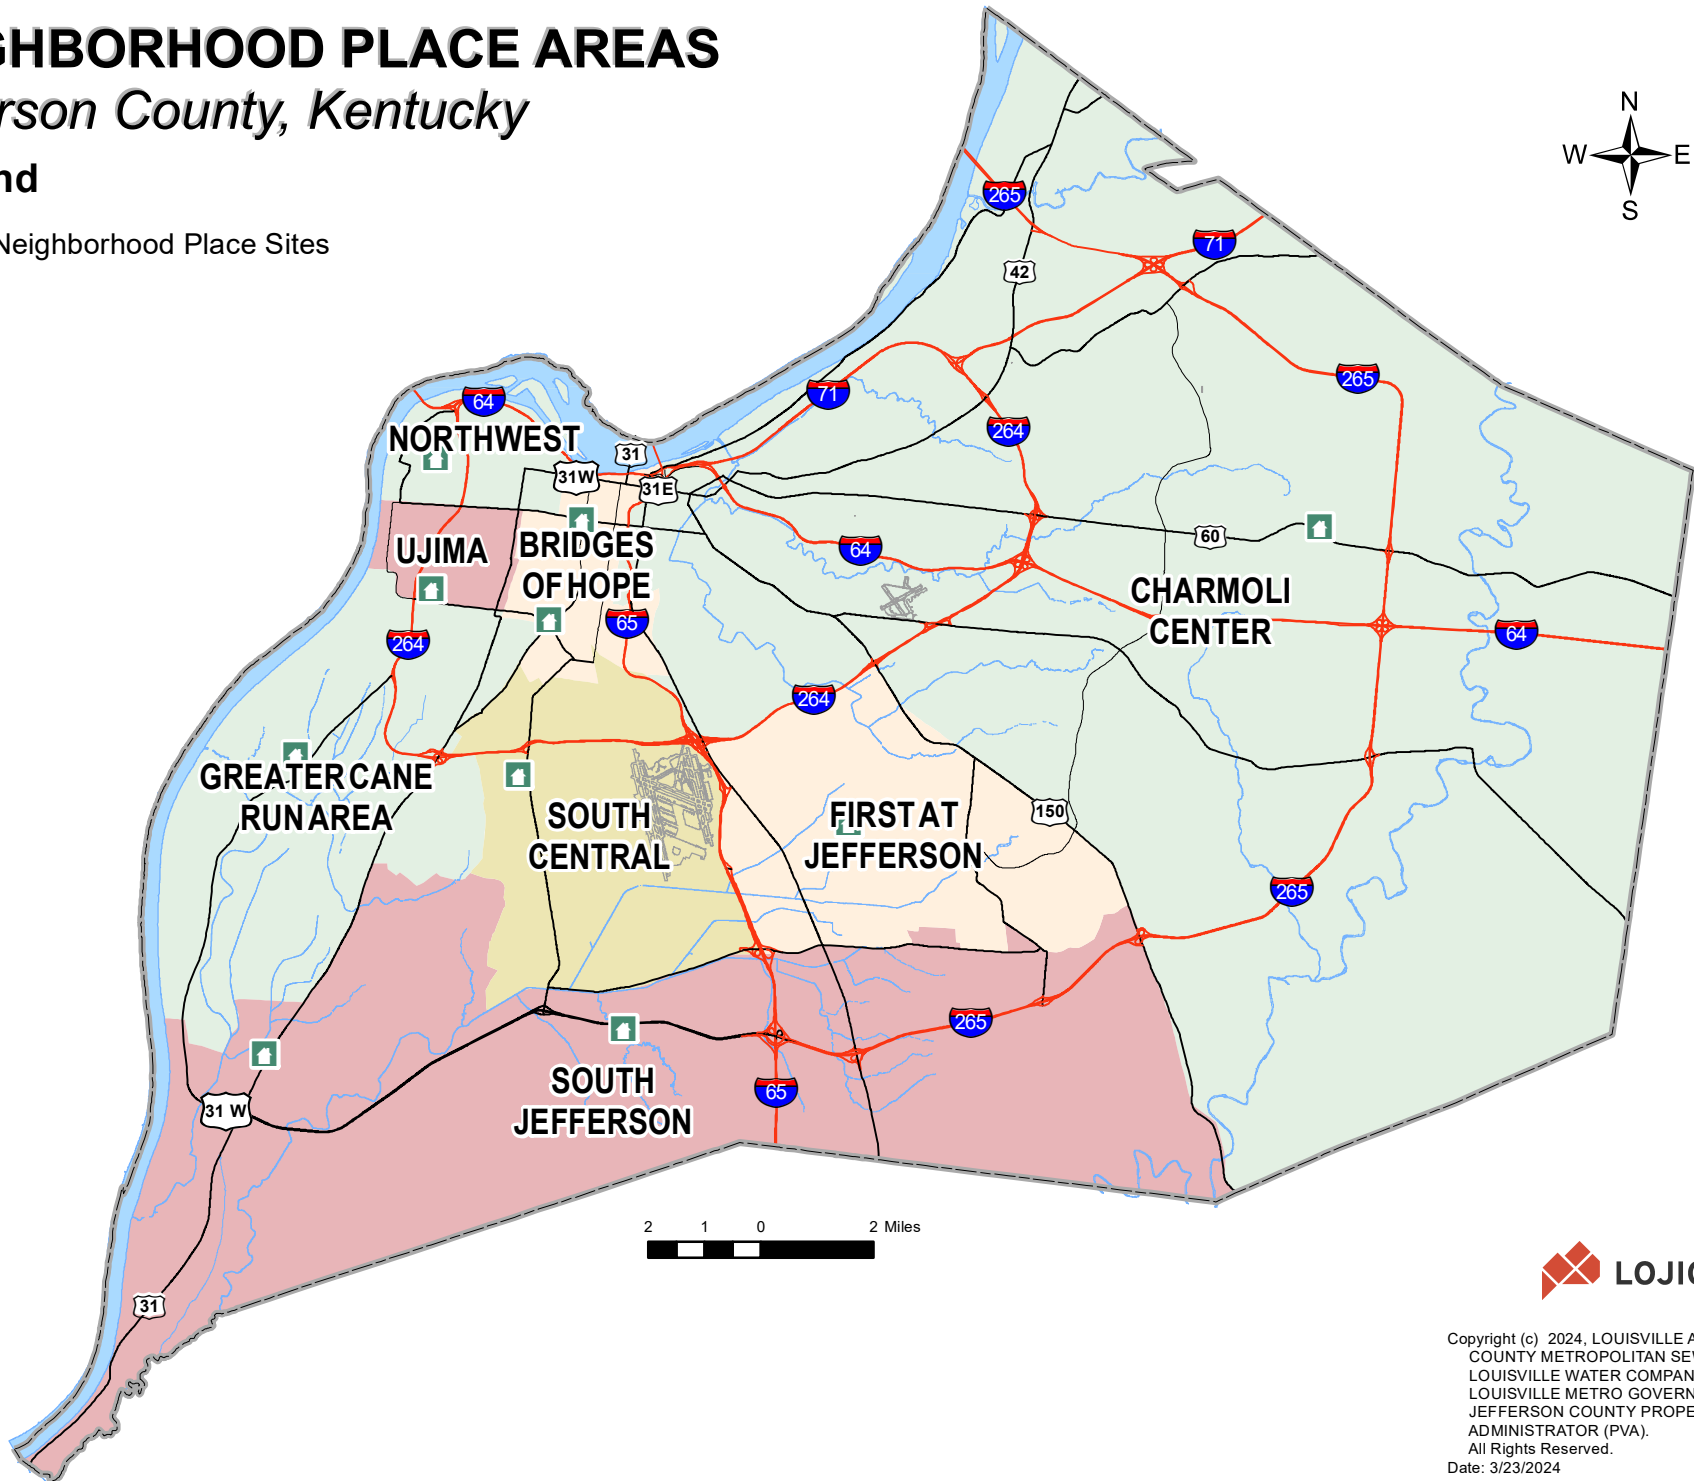

NEIGHBORHOOD PLACE AREAS

Jefferson County, Kentucky

Legend

- Neighborhood Place Sites

Copyright (c) 2024, LOUISVILLE AND JEFFERSON COUNTY METROPOLITAN SEWER DISTRICT (MSD), LOUISVILLE WATER COMPANY (LWC), LOUISVILLE METRO GOVERNMENT, and JEFFERSON COUNTY PROPERTY VALUATION ADMINISTRATOR (PVA). All Rights Reserved.
Date: 3/23/2024