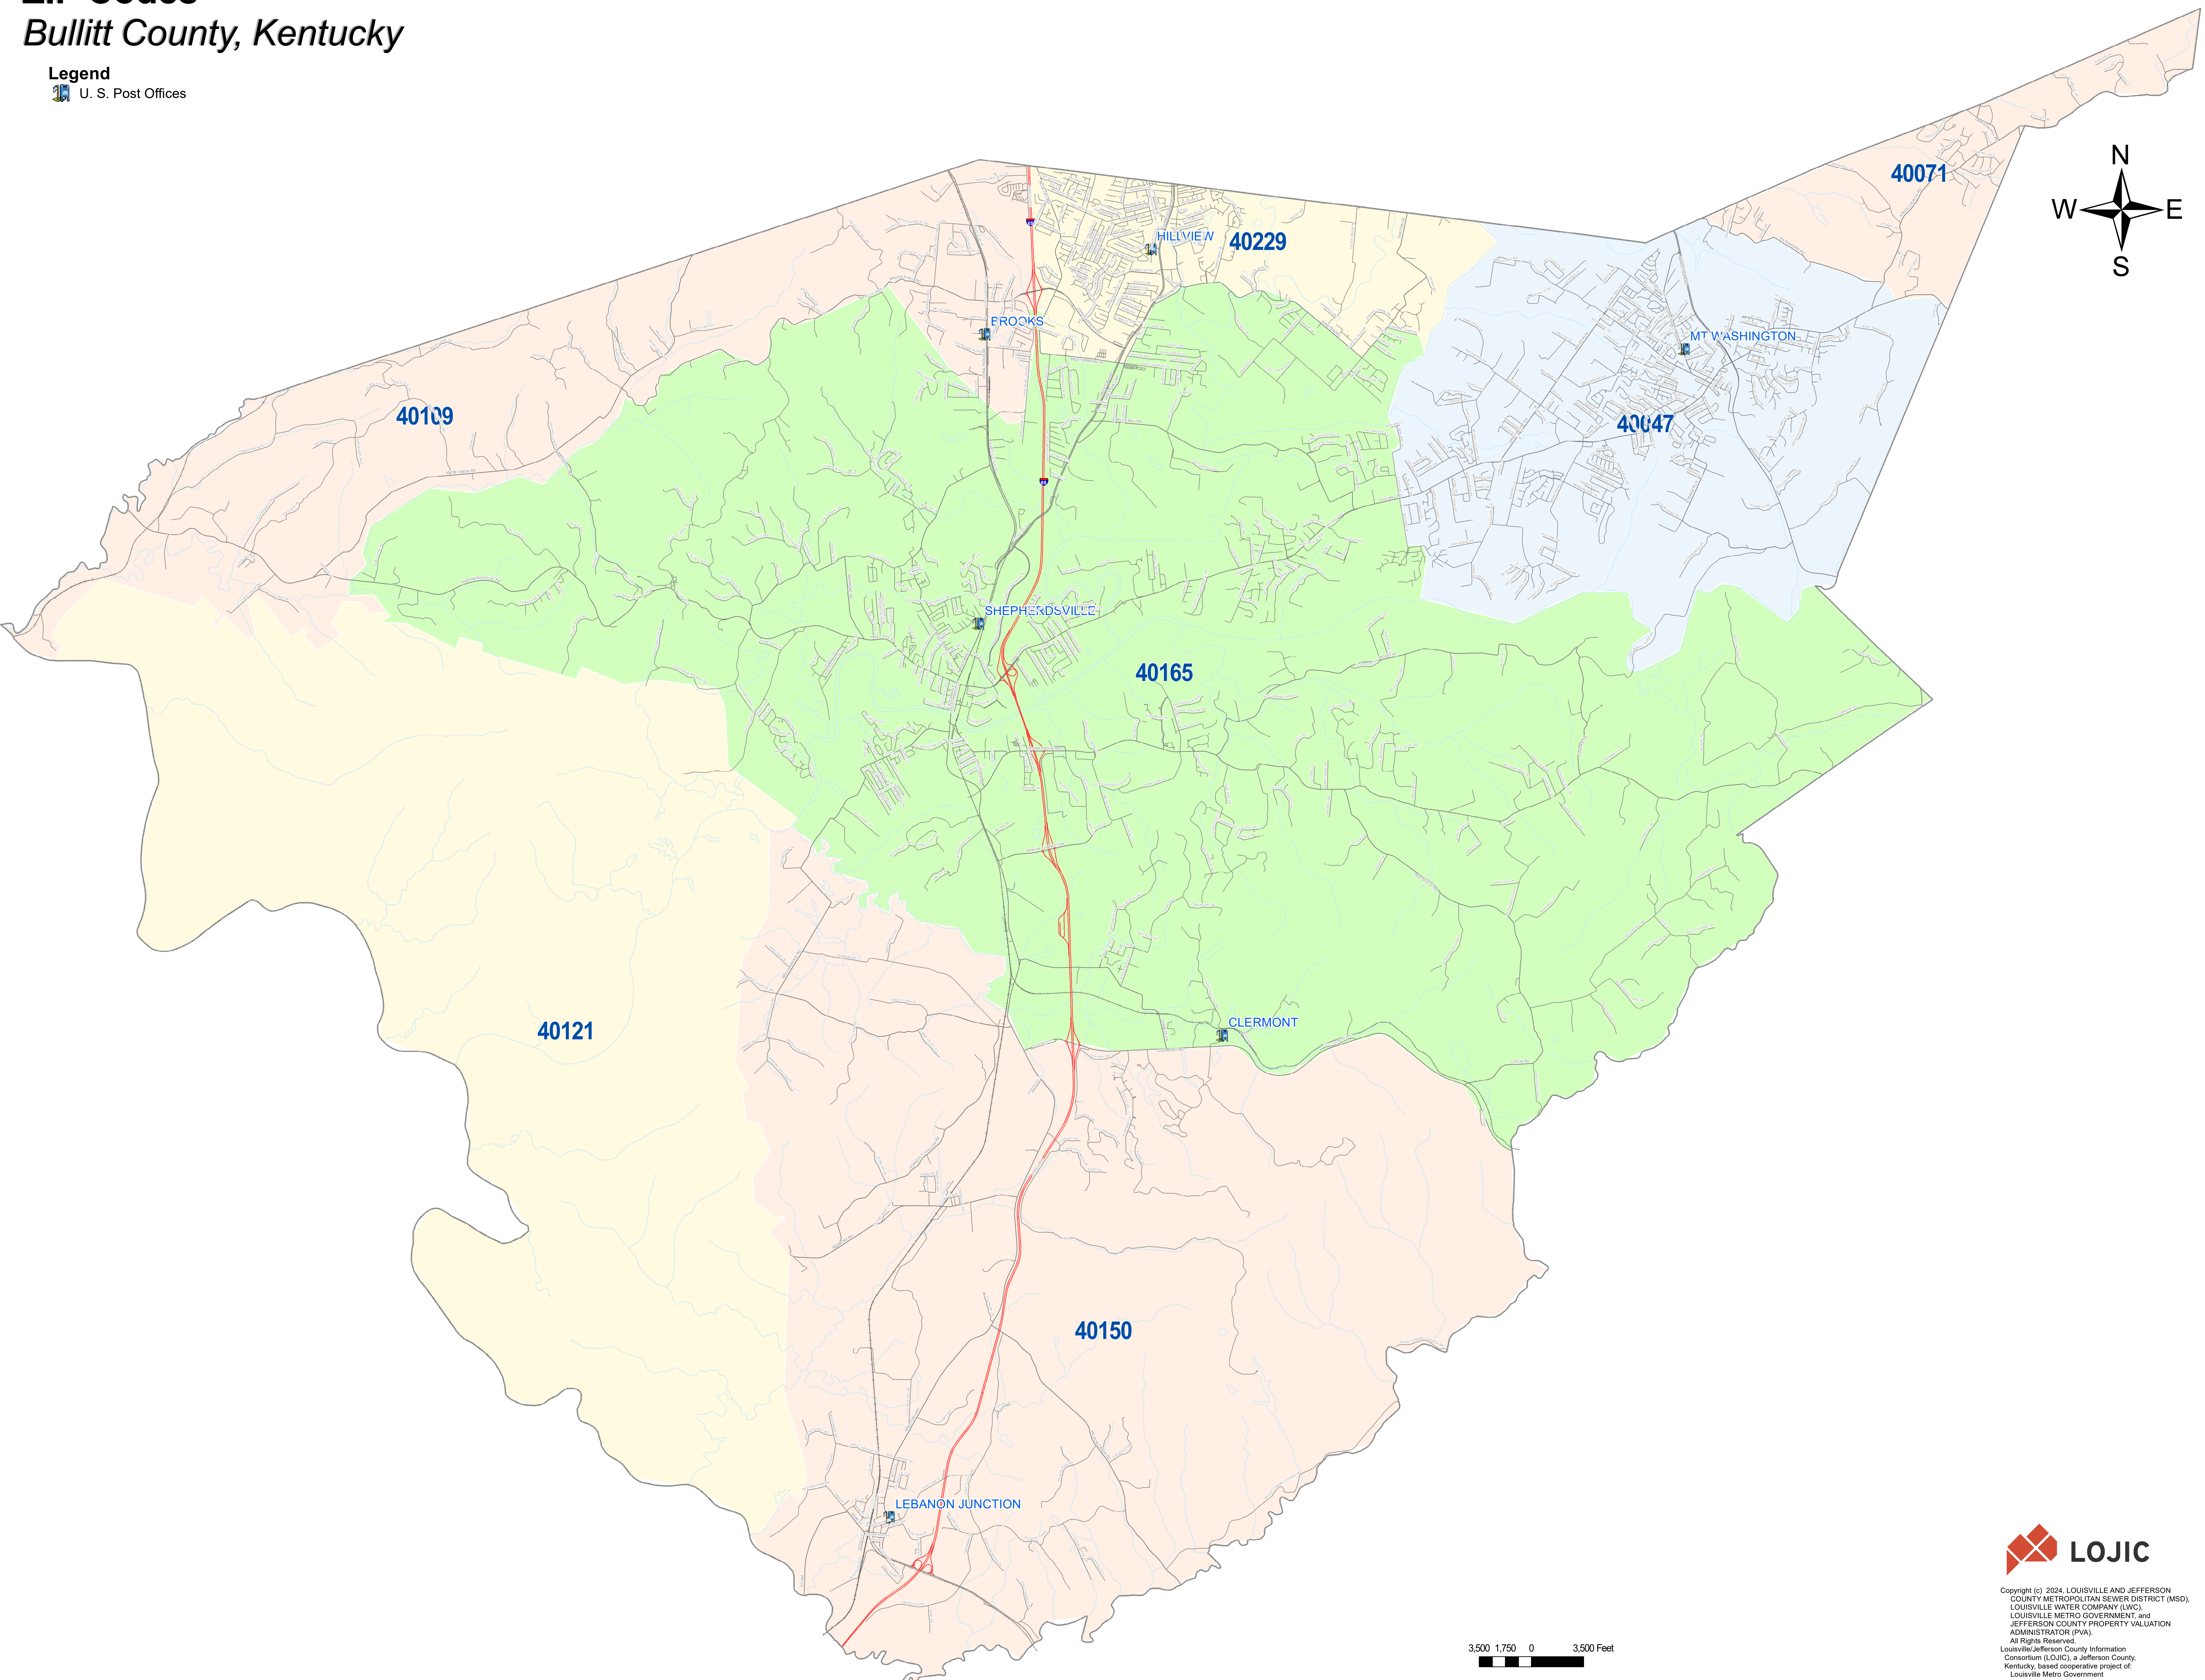

# ZIP Codes

## Bullitt County, Kentucky

Legend  
U. S. Post Offices

3,500 1,750 0 3,500 Feet

 **LOJIC**  
Copyright (c) 2024, LOUISVILLE AND JEFFERSON COUNTY METROPOLITAN SEWER DISTRICT (MSD), LOUISVILLE WATER COMPANY (LWC), LOUISVILLE METRO GOVERNMENT and JEFFERSON COUNTY PROPERTY VALUATION ADMINISTRATOR (PVA). All Rights Reserved.  
Louisville/Jefferson County Information Consortium (LOJIC), a Jefferson County, Kentucky, based cooperative project of:  
Louisville Metro Government  
Louisville Water Company  
Metropolitan Sewer District  
Property Valuation Administrator  
Date: 3/23/2024