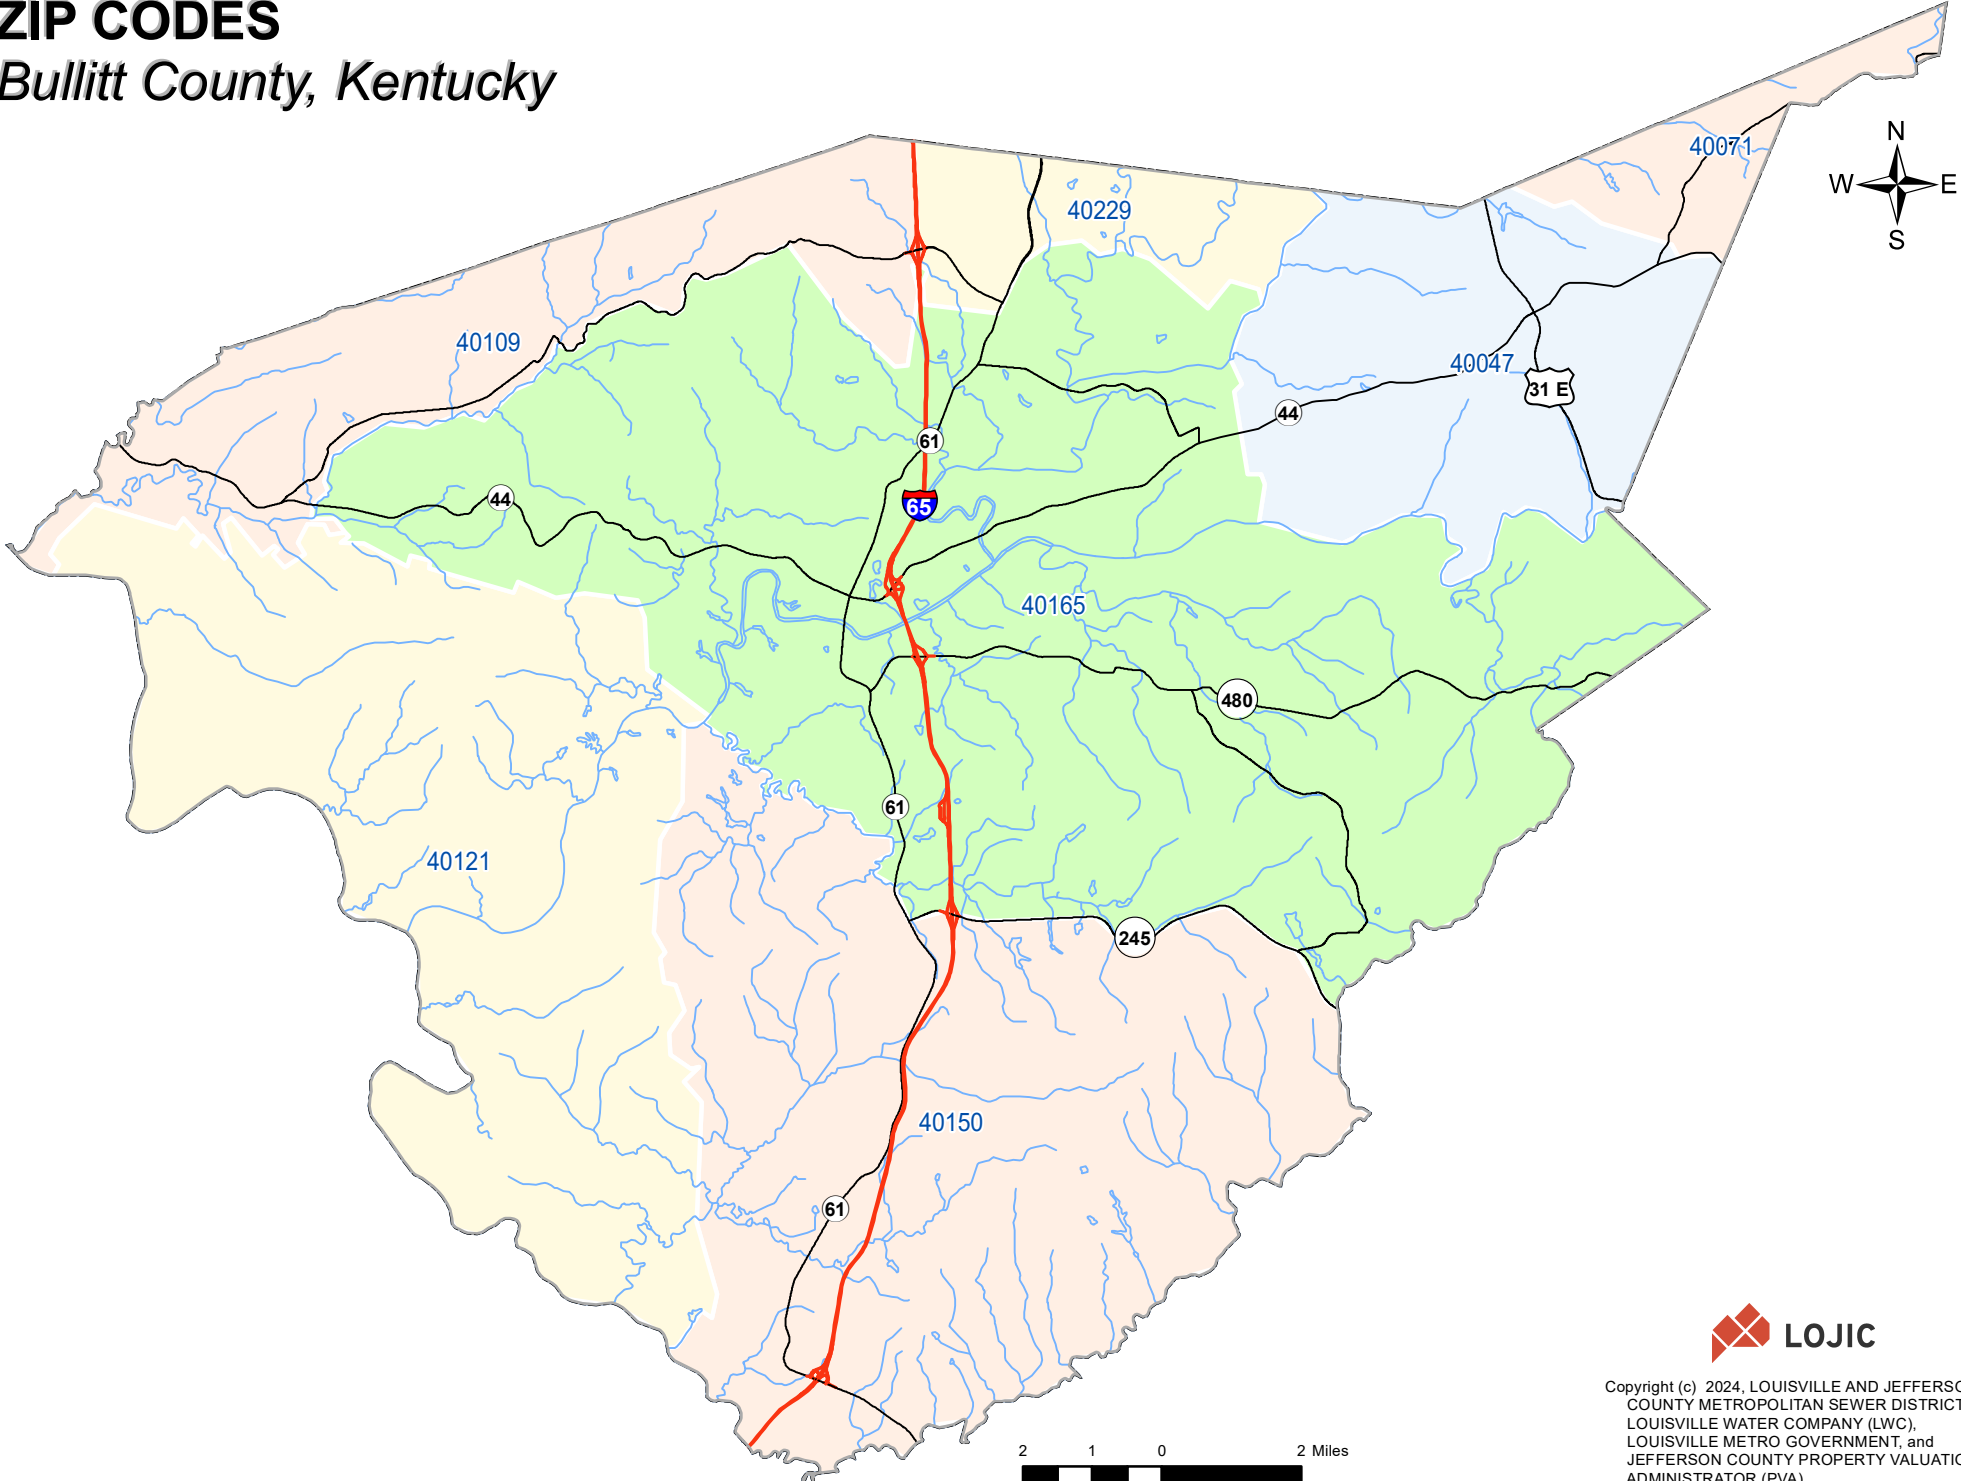

ZIP CODES

Bullitt County, Kentucky

Copyright (c) 2024, LOUISVILLE AND JEFFERSON COUNTY METROPOLITAN SEWER DISTRICT (MSD), LOUISVILLE WATER COMPANY (LWC), LOUISVILLE METRO GOVERNMENT, and JEFFERSON COUNTY PROPERTY VALUATION ADMINISTRATOR (PVA). All Rights Reserved.
Date: 3/23/2024