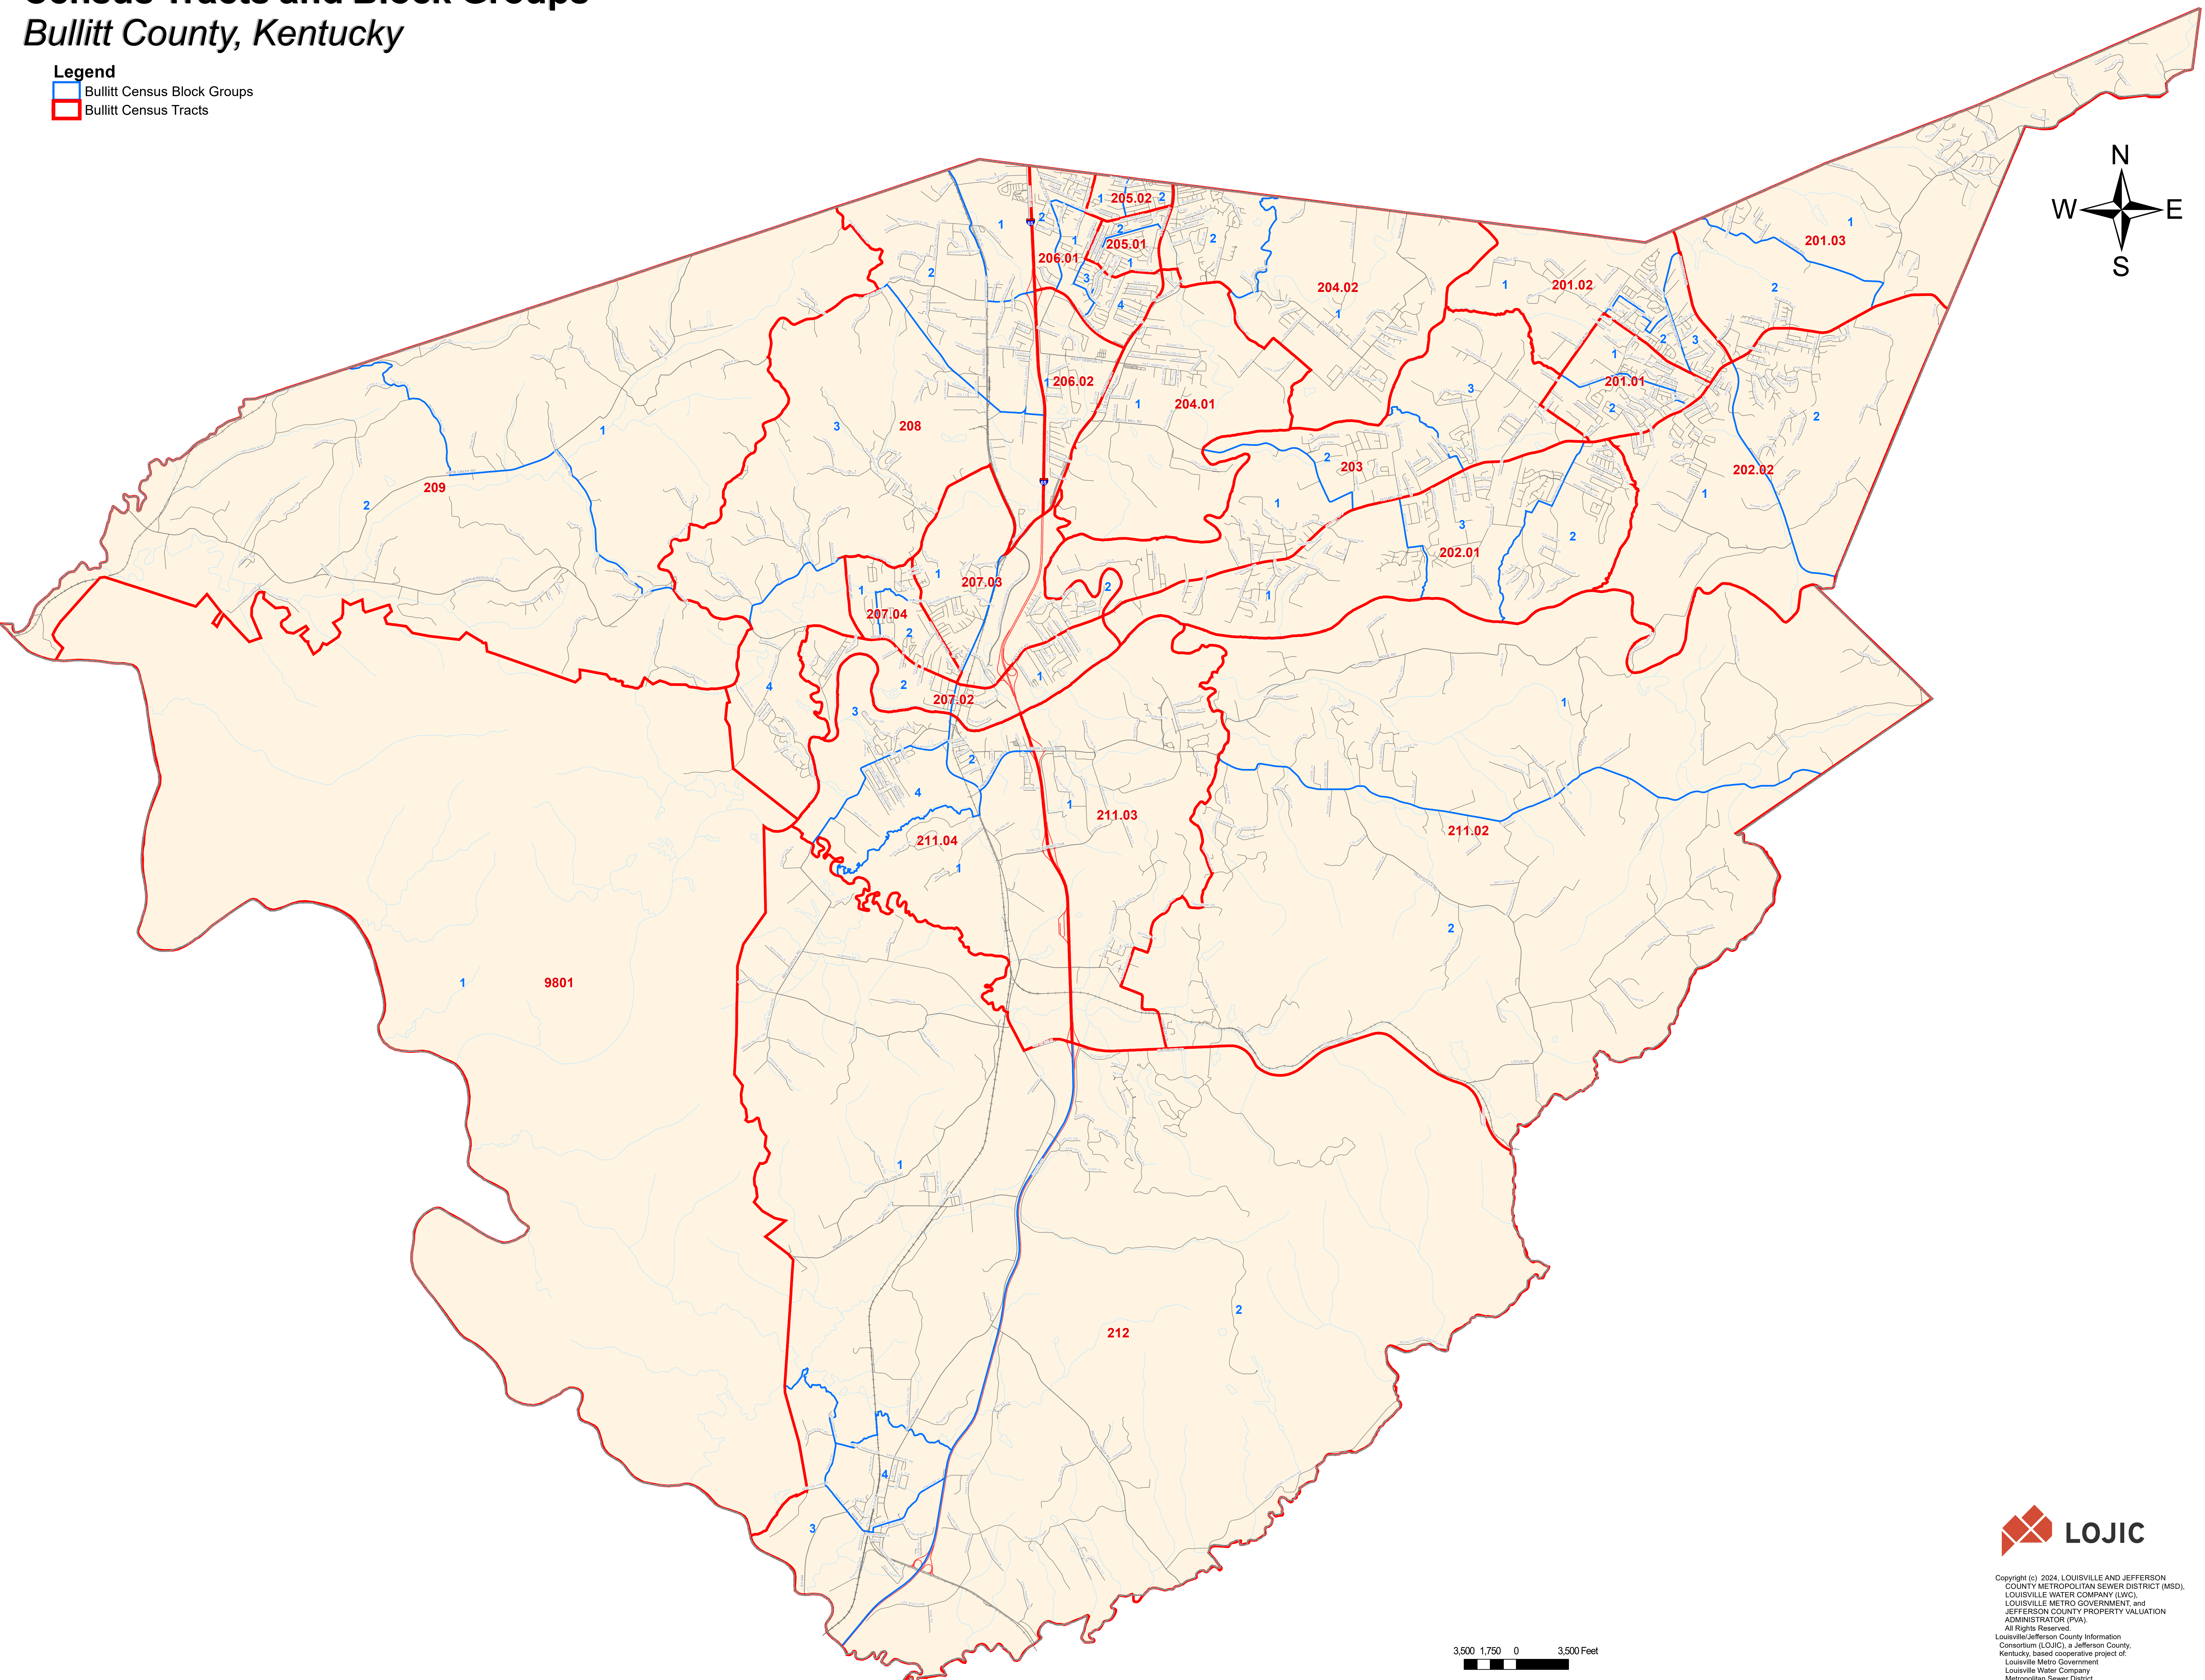

Census Tracts and Block Groups

Bullitt County, Kentucky

1. **Legend**
2. Bullitt Census Block Groups
   - Bullitt Census Tracts