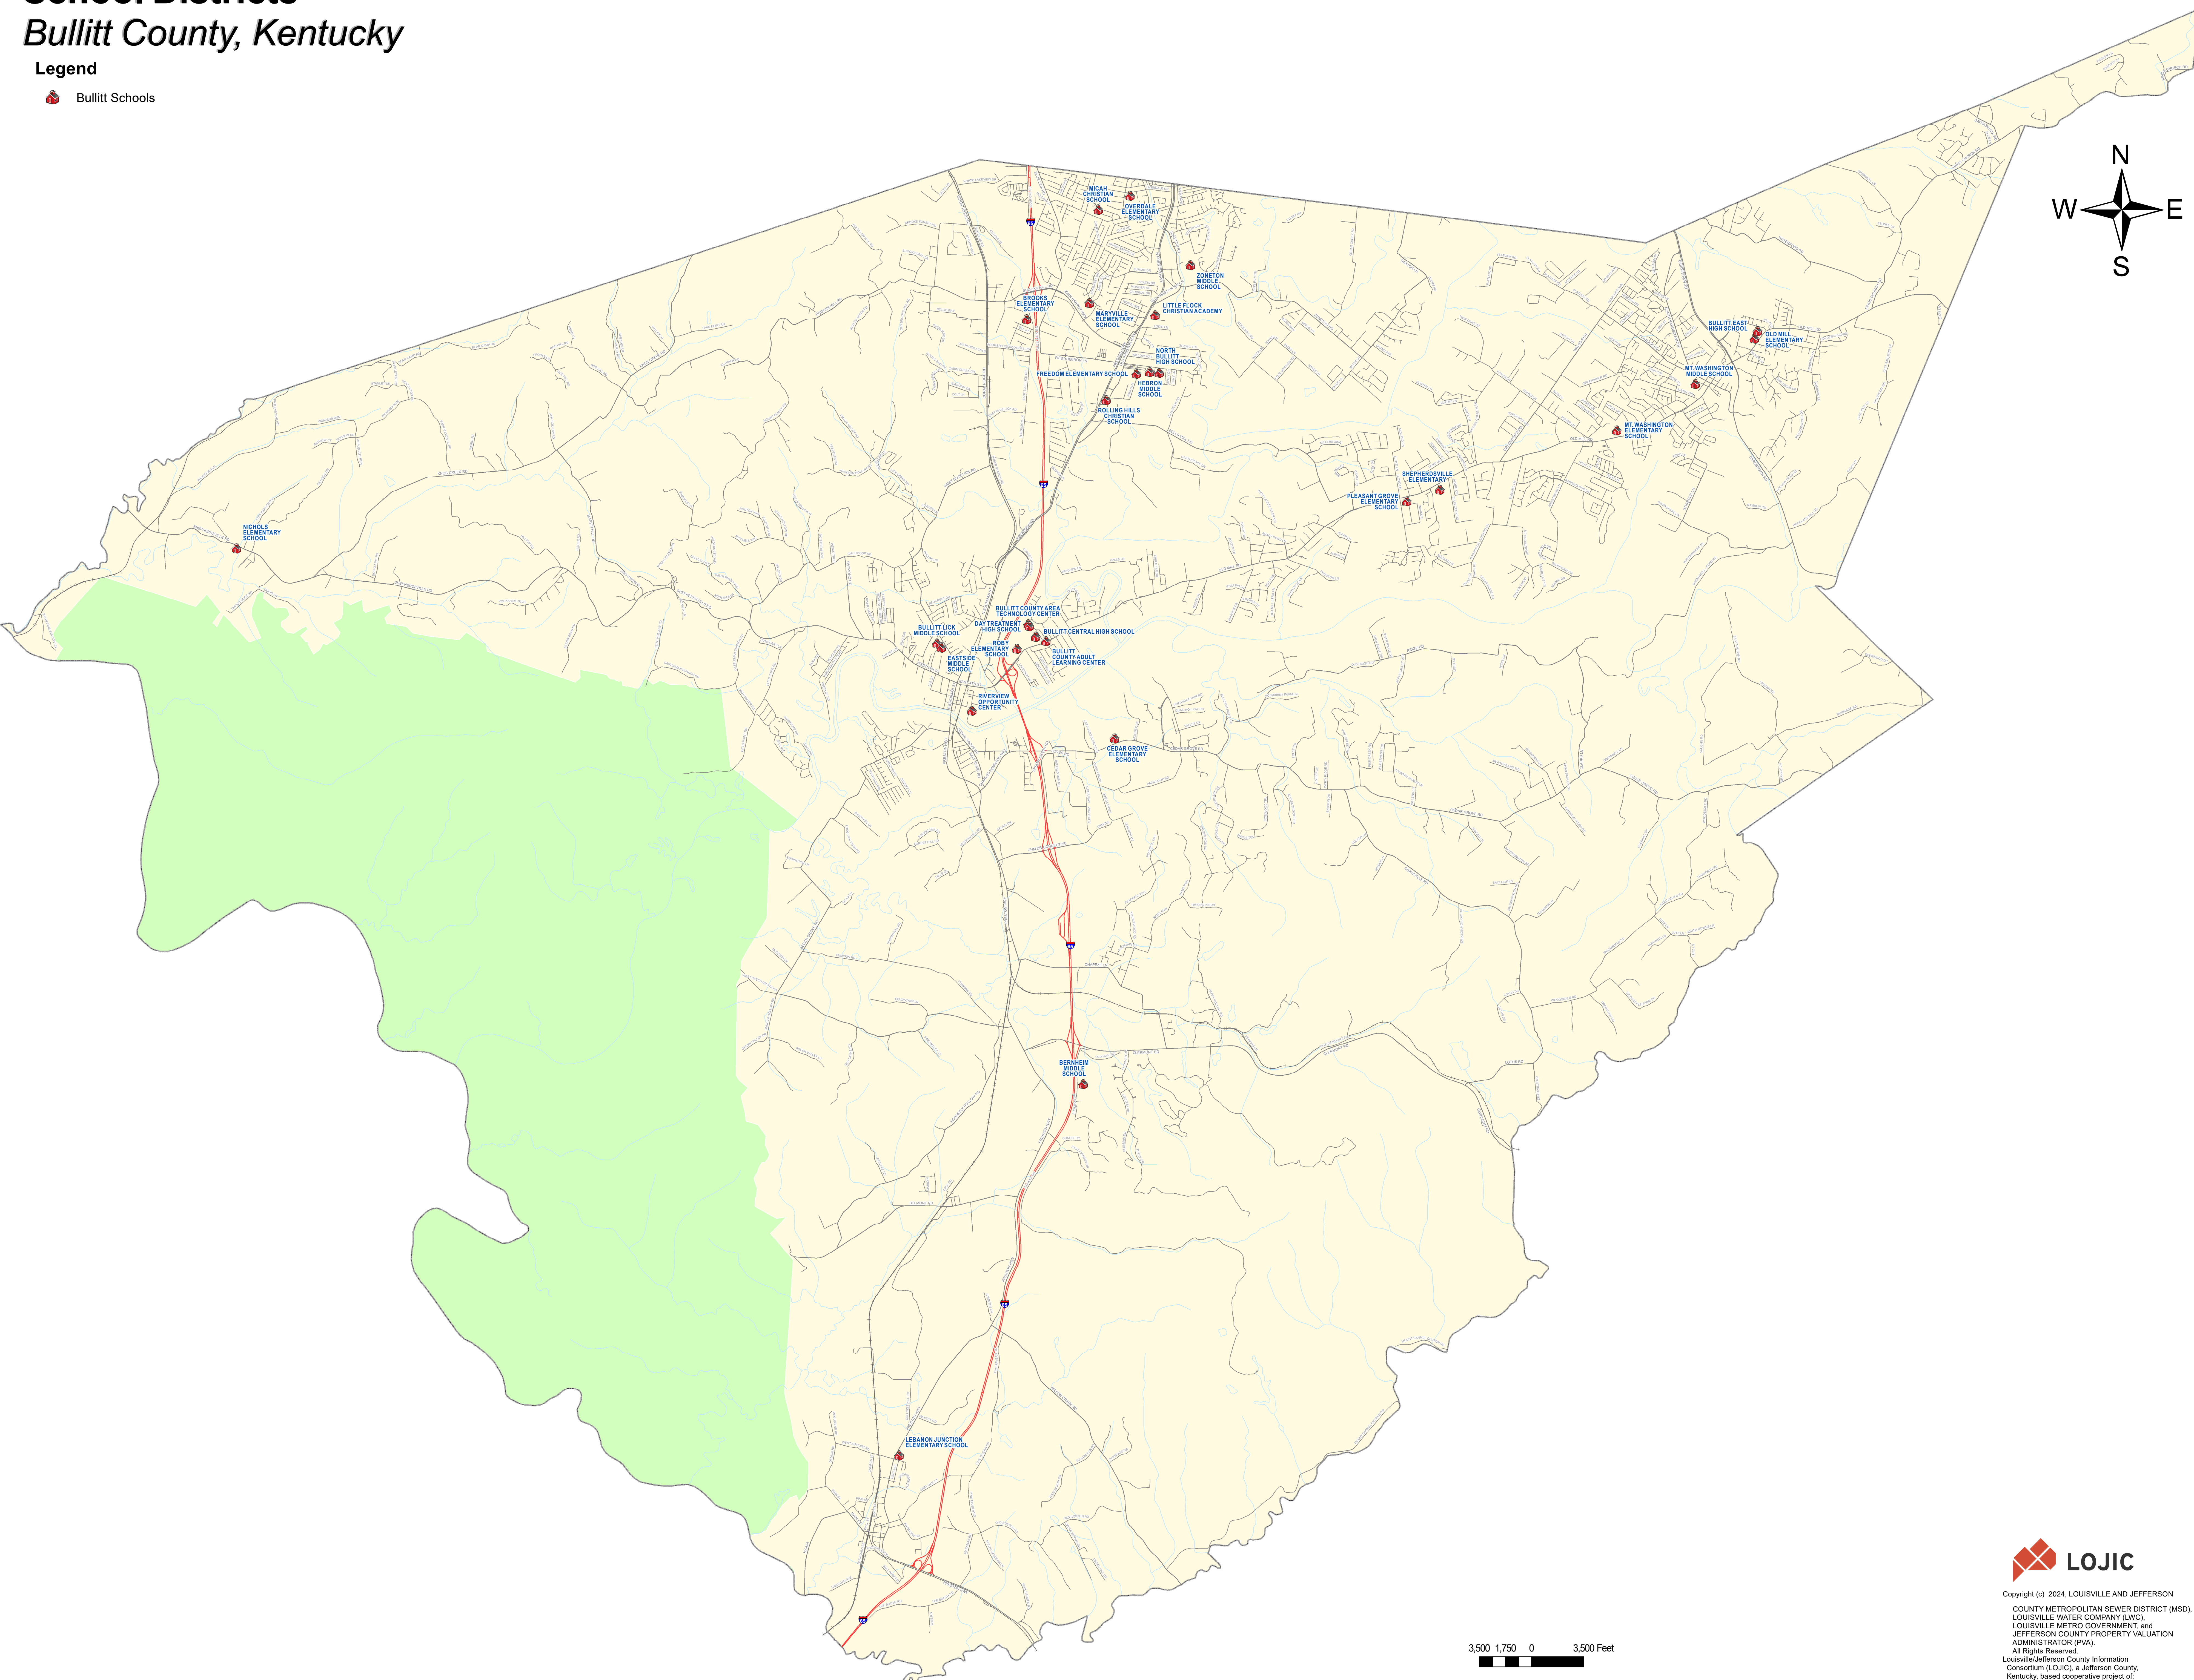

School Districts

Bullitt County, Kentucky

Legend

Bullitt Schools

3,500 1,750 0 3,500 Feet