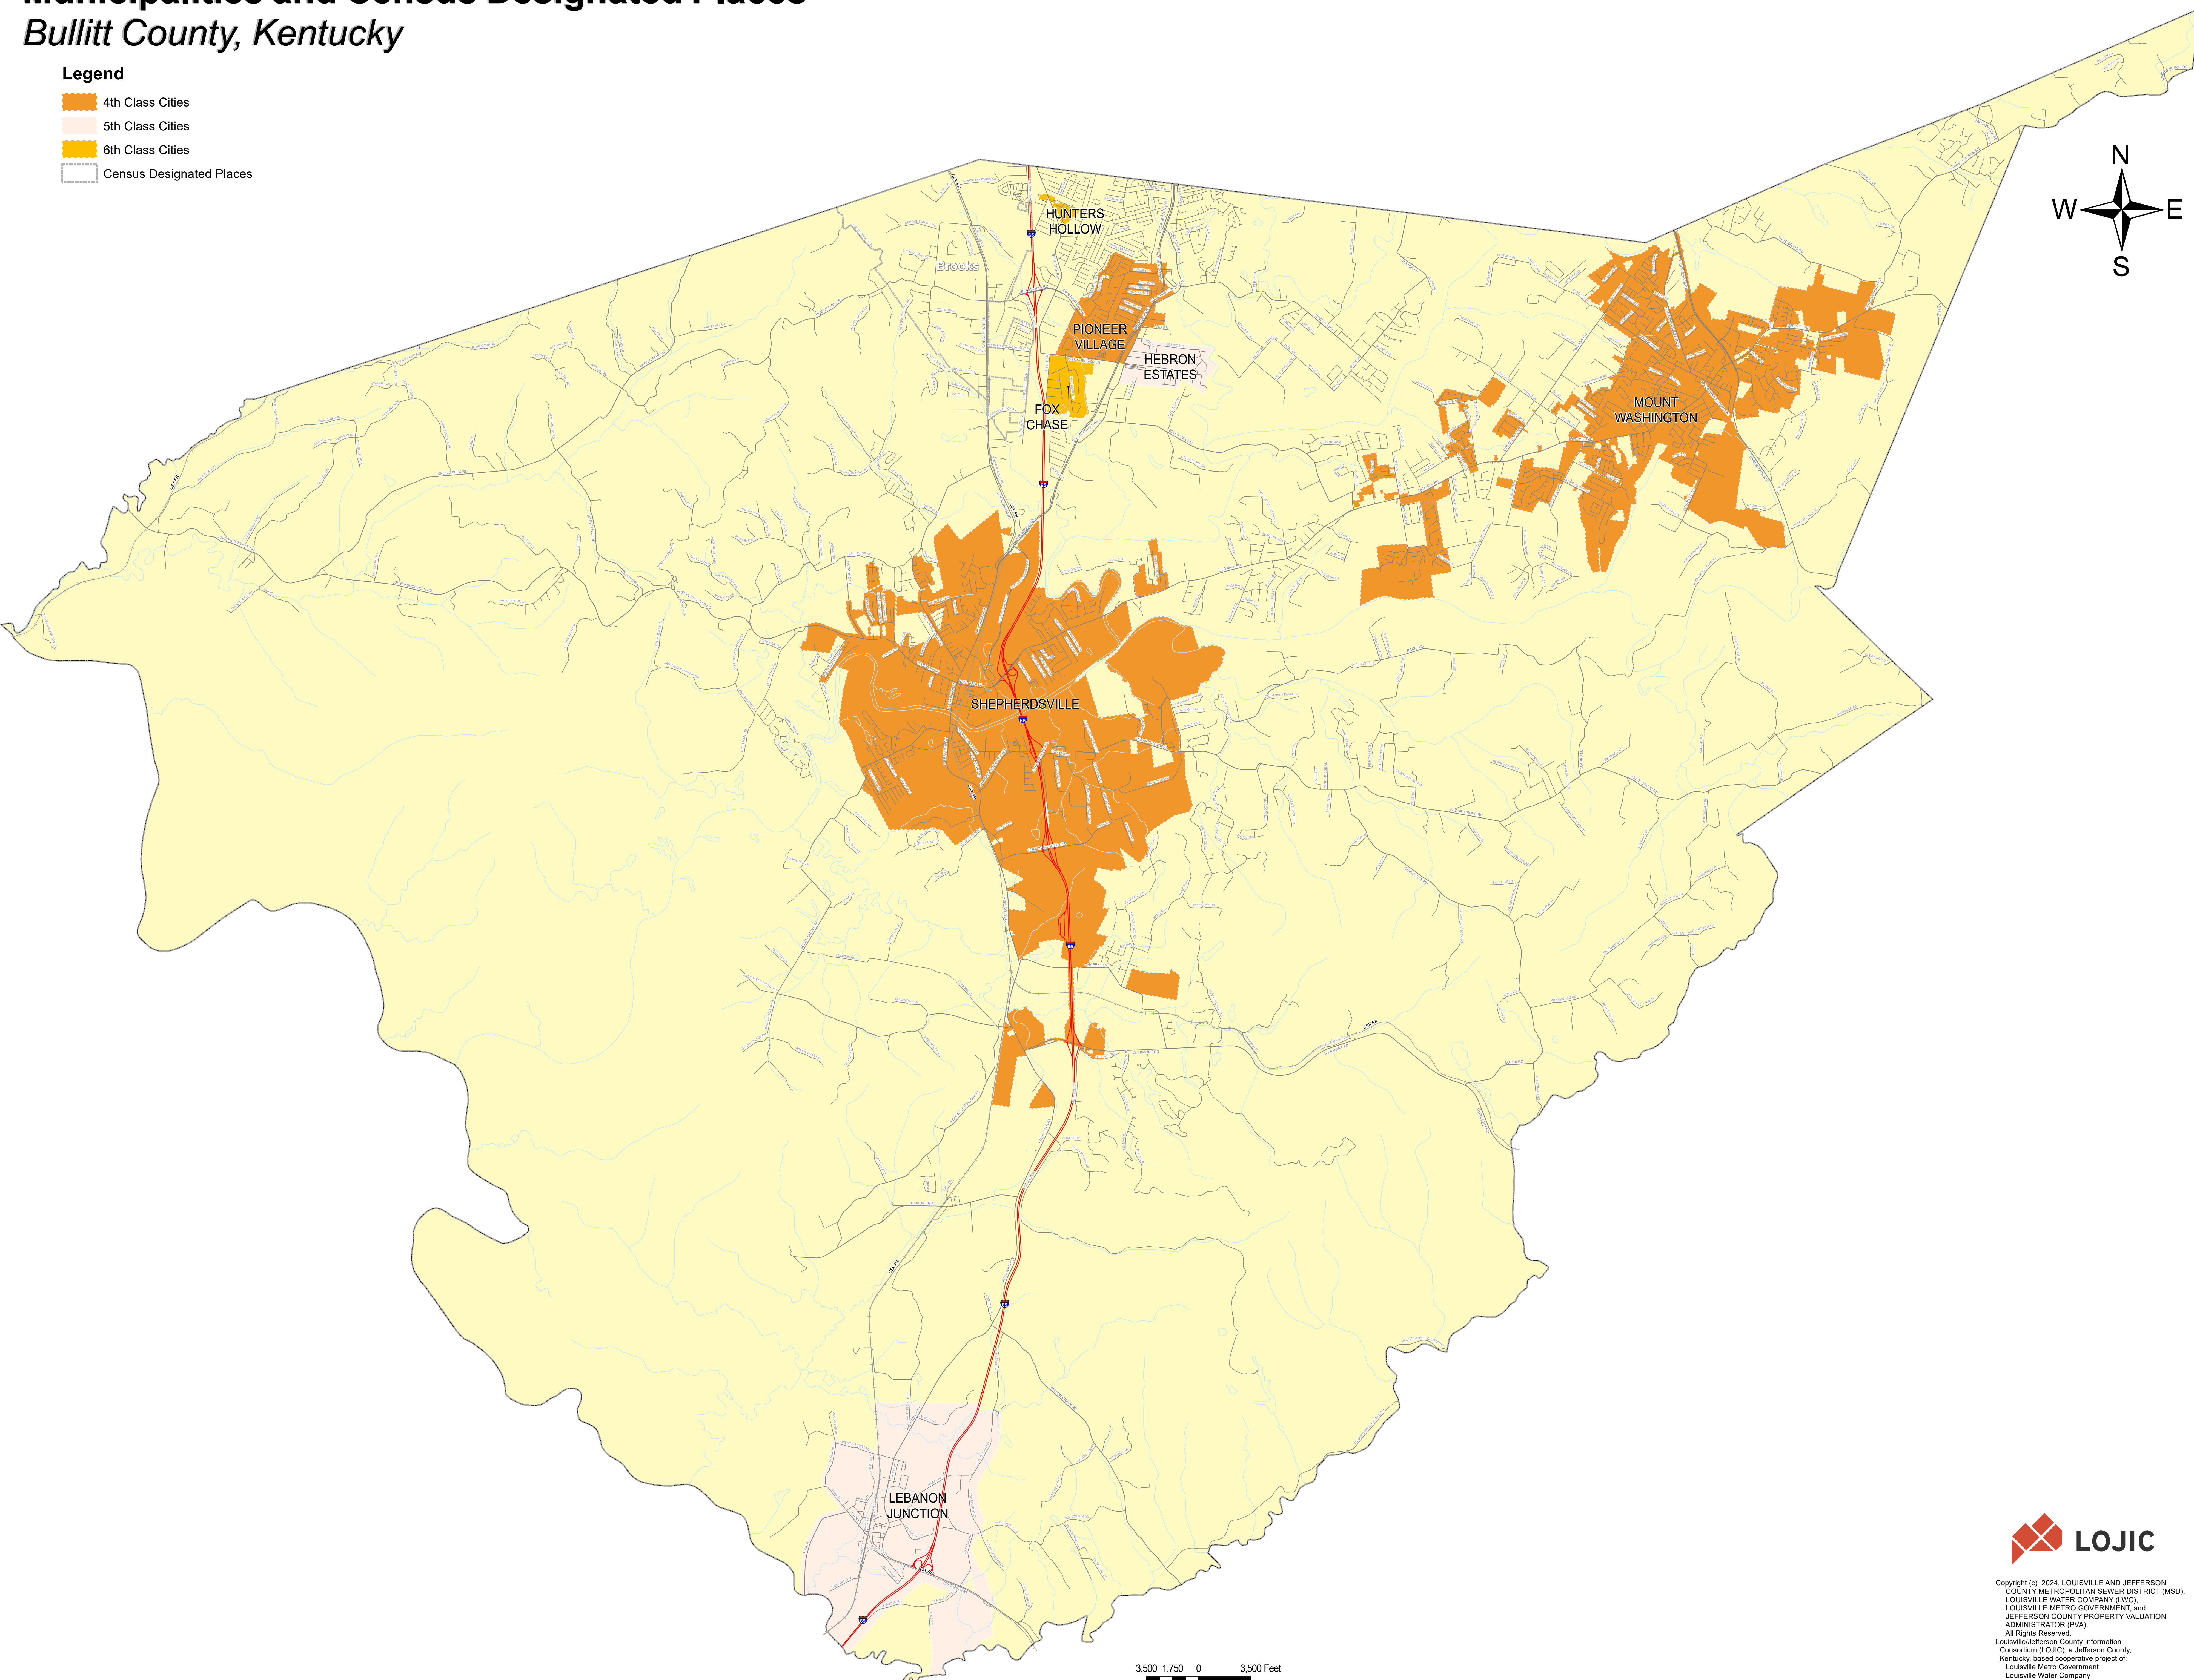

Municipalities and Census Designated Places

Bullitt County, Kentucky

Legend

- 4th Class Cities
- 5th Class Cities
- 6th Class Cities
- Census Designated Places

Date: 3/23/2024