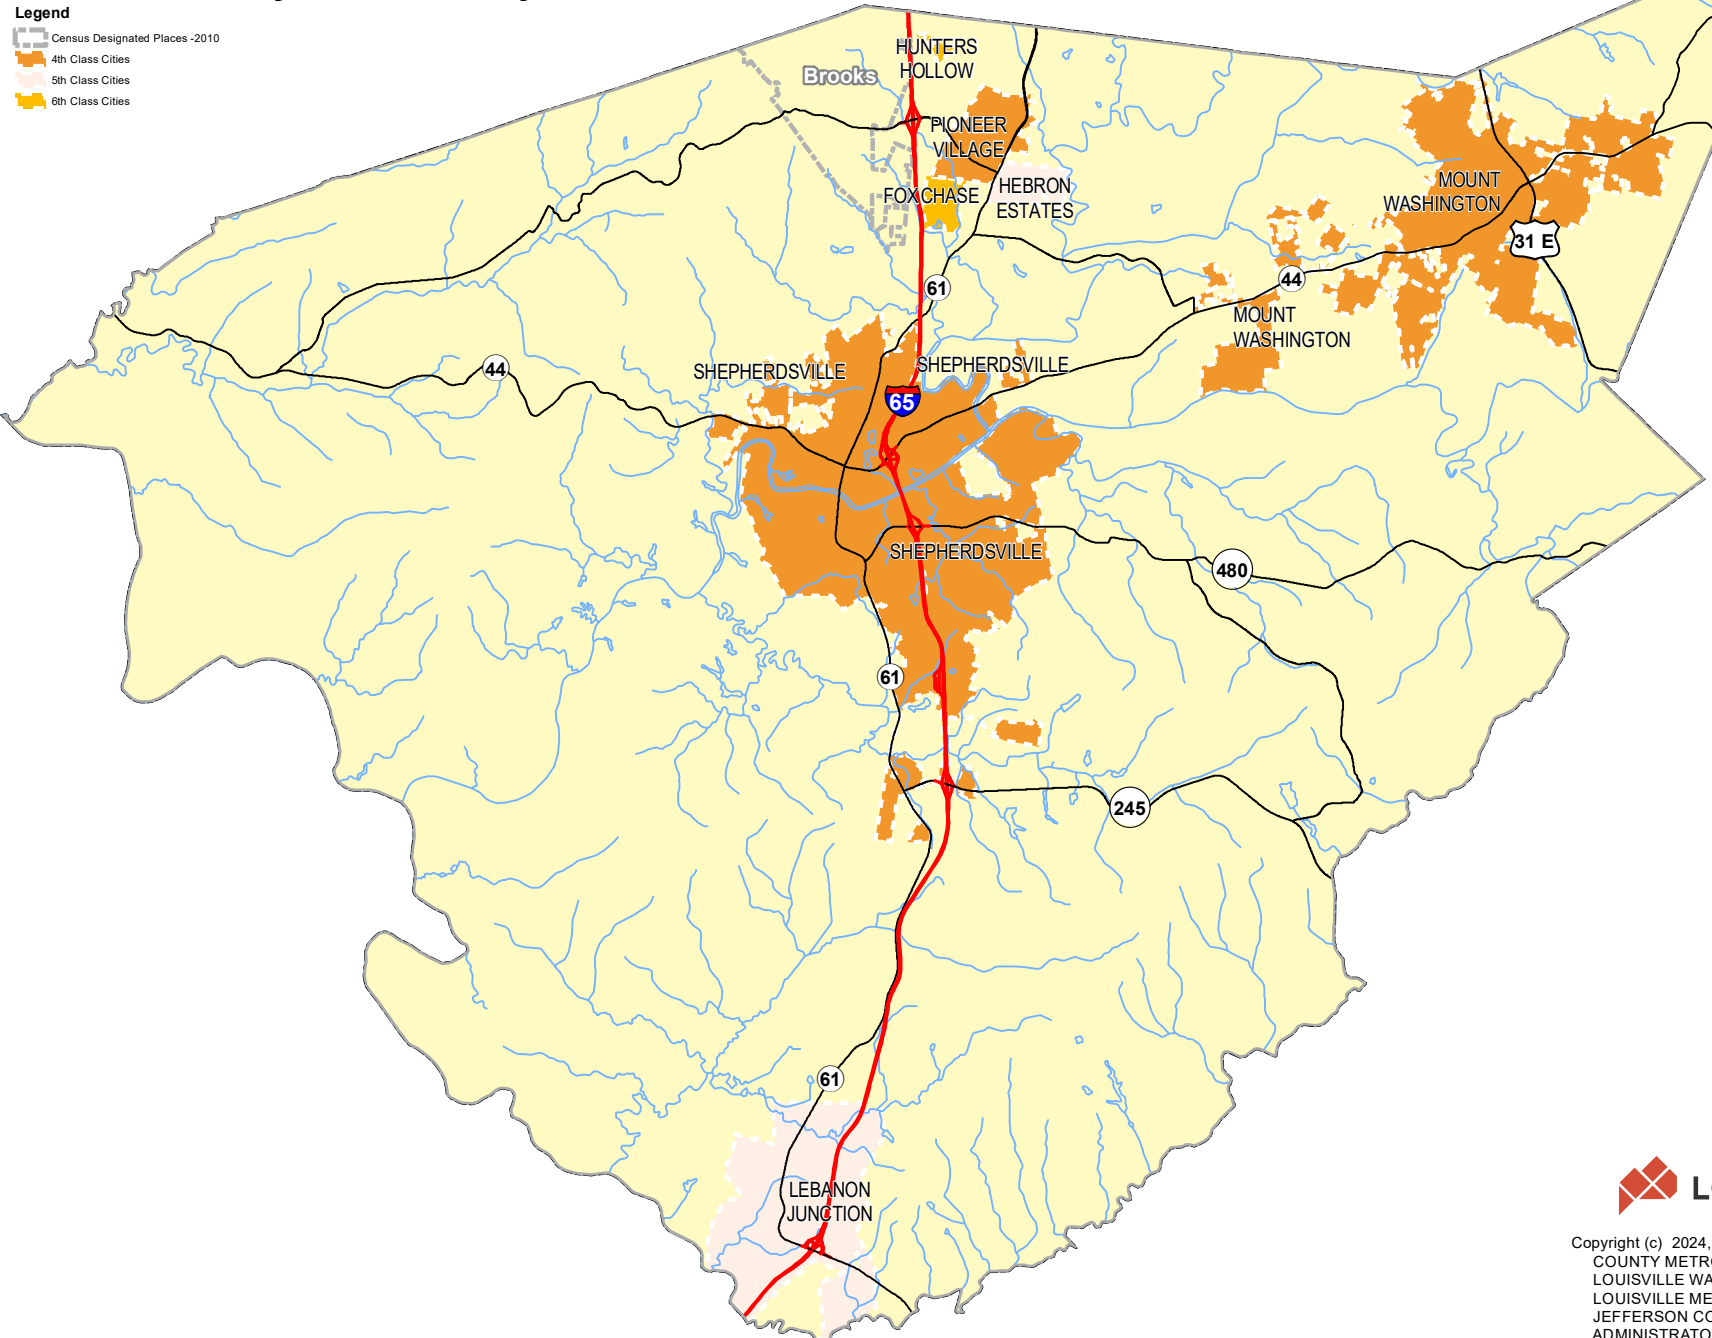

# MUNICIPALITIES & CENSUS DESIGNATED PLACES

## Bullitt County, Kentucky

- Legend**
- Census Designated Places -2010
  - 4th Class Cities
  - 5th Class Cities
  - 6th Class Cities

Copyright (c) 2024, LOUISVILLE AND JEFFERSON COUNTY METROPOLITAN SEWER DISTRICT (MSD), LOUISVILLE WATER COMPANY (LWC), LOUISVILLE METRO GOVERNMENT, and JEFFERSON COUNTY PROPERTY VALUATION ADMINISTRATOR (PVA). All Rights Reserved.  
Date: 3/23/2024