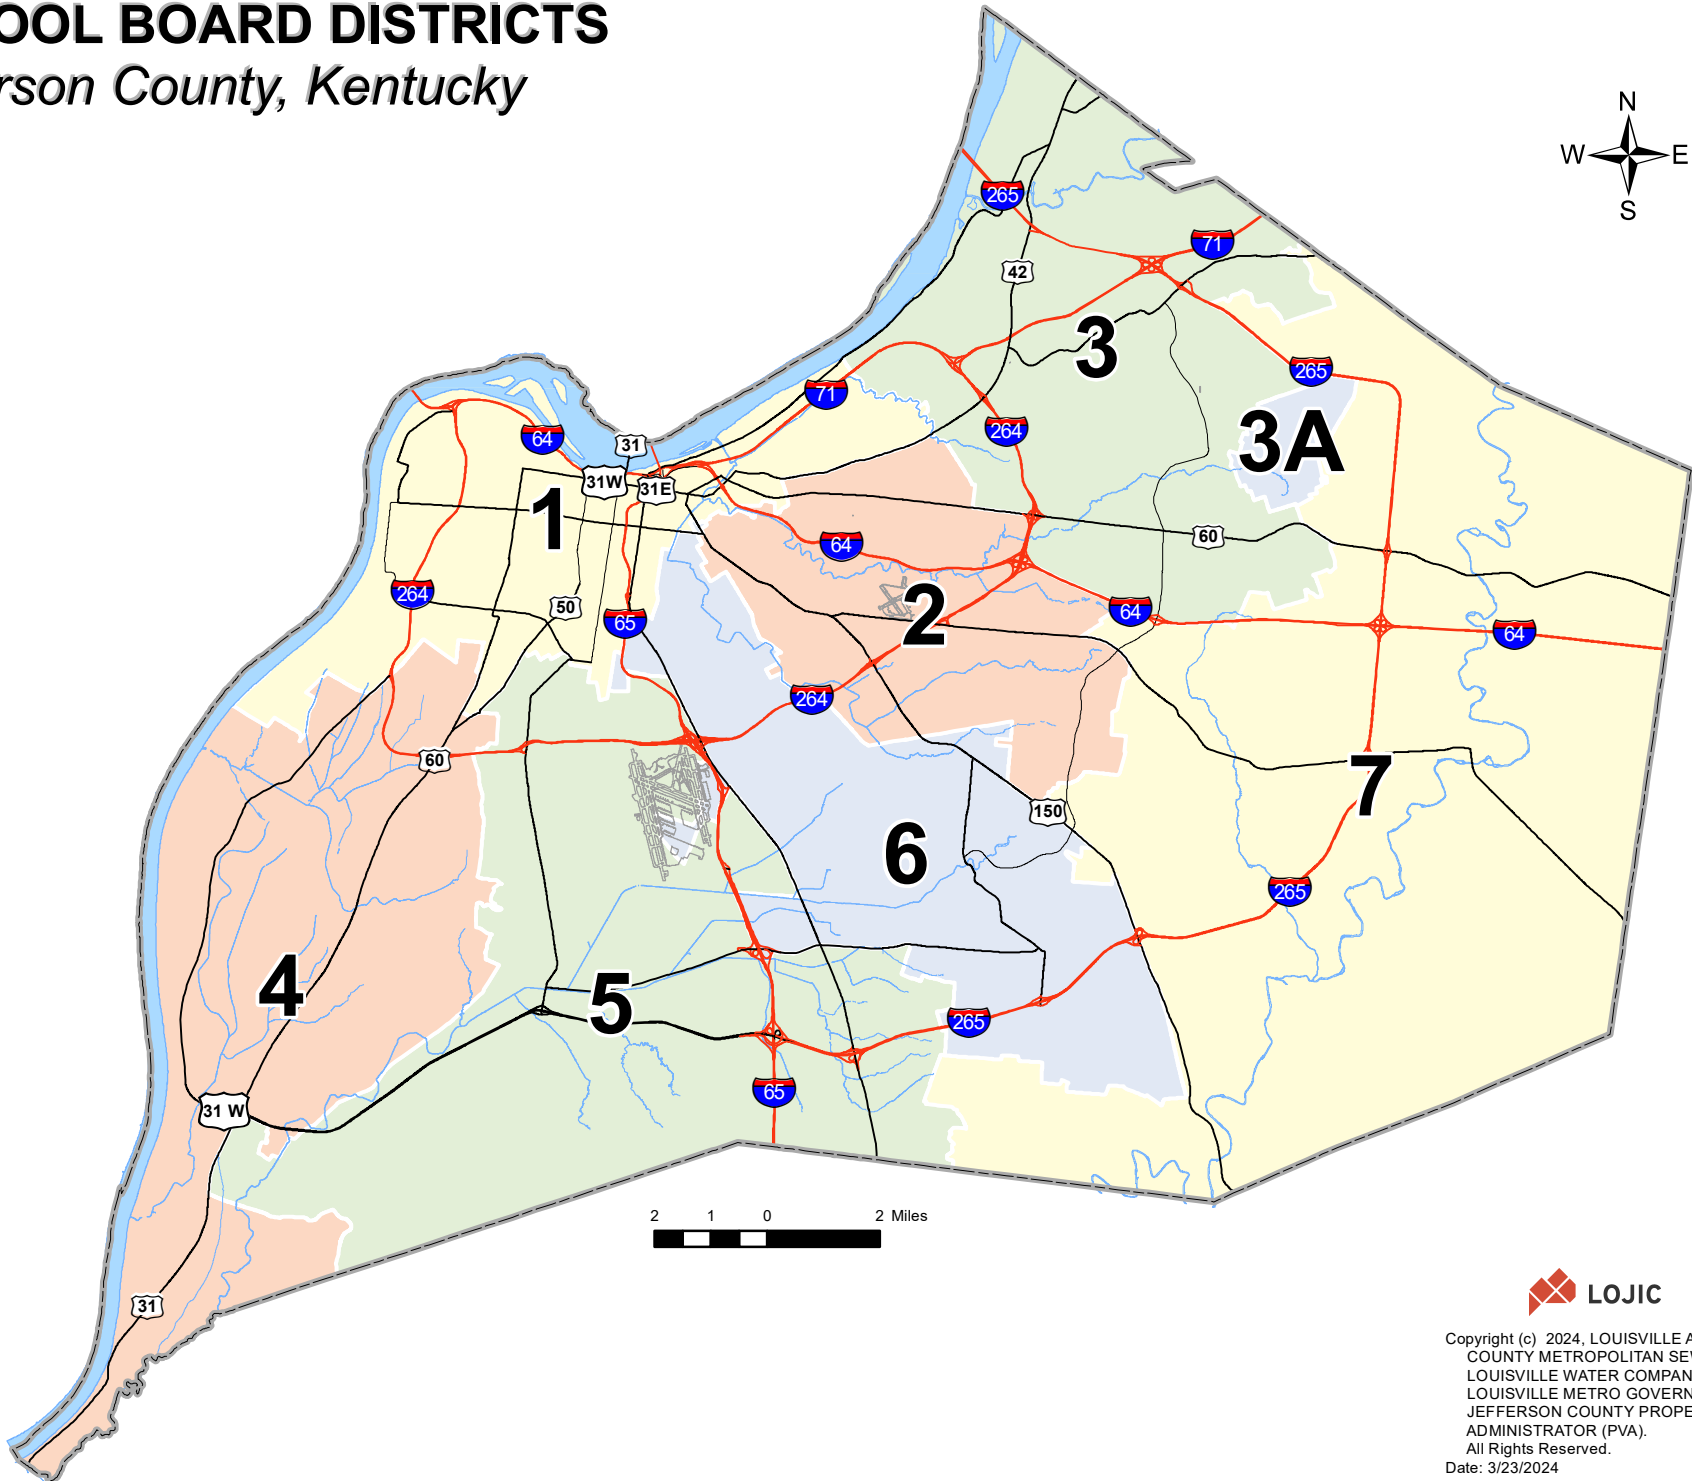

# SCHOOL BOARD DISTRICTS

Jefferson County, Kentucky

Copyright (c) 2024, LOUISVILLE AND JEFFERSON COUNTY METROPOLITAN SEWER DISTRICT (MSD), LOUISVILLE WATER COMPANY (LWC), LOUISVILLE METRO GOVERNMENT, and JEFFERSON COUNTY PROPERTY VALUATION ADMINISTRATOR (PVA). All Rights Reserved.  
Date: 3/23/2024