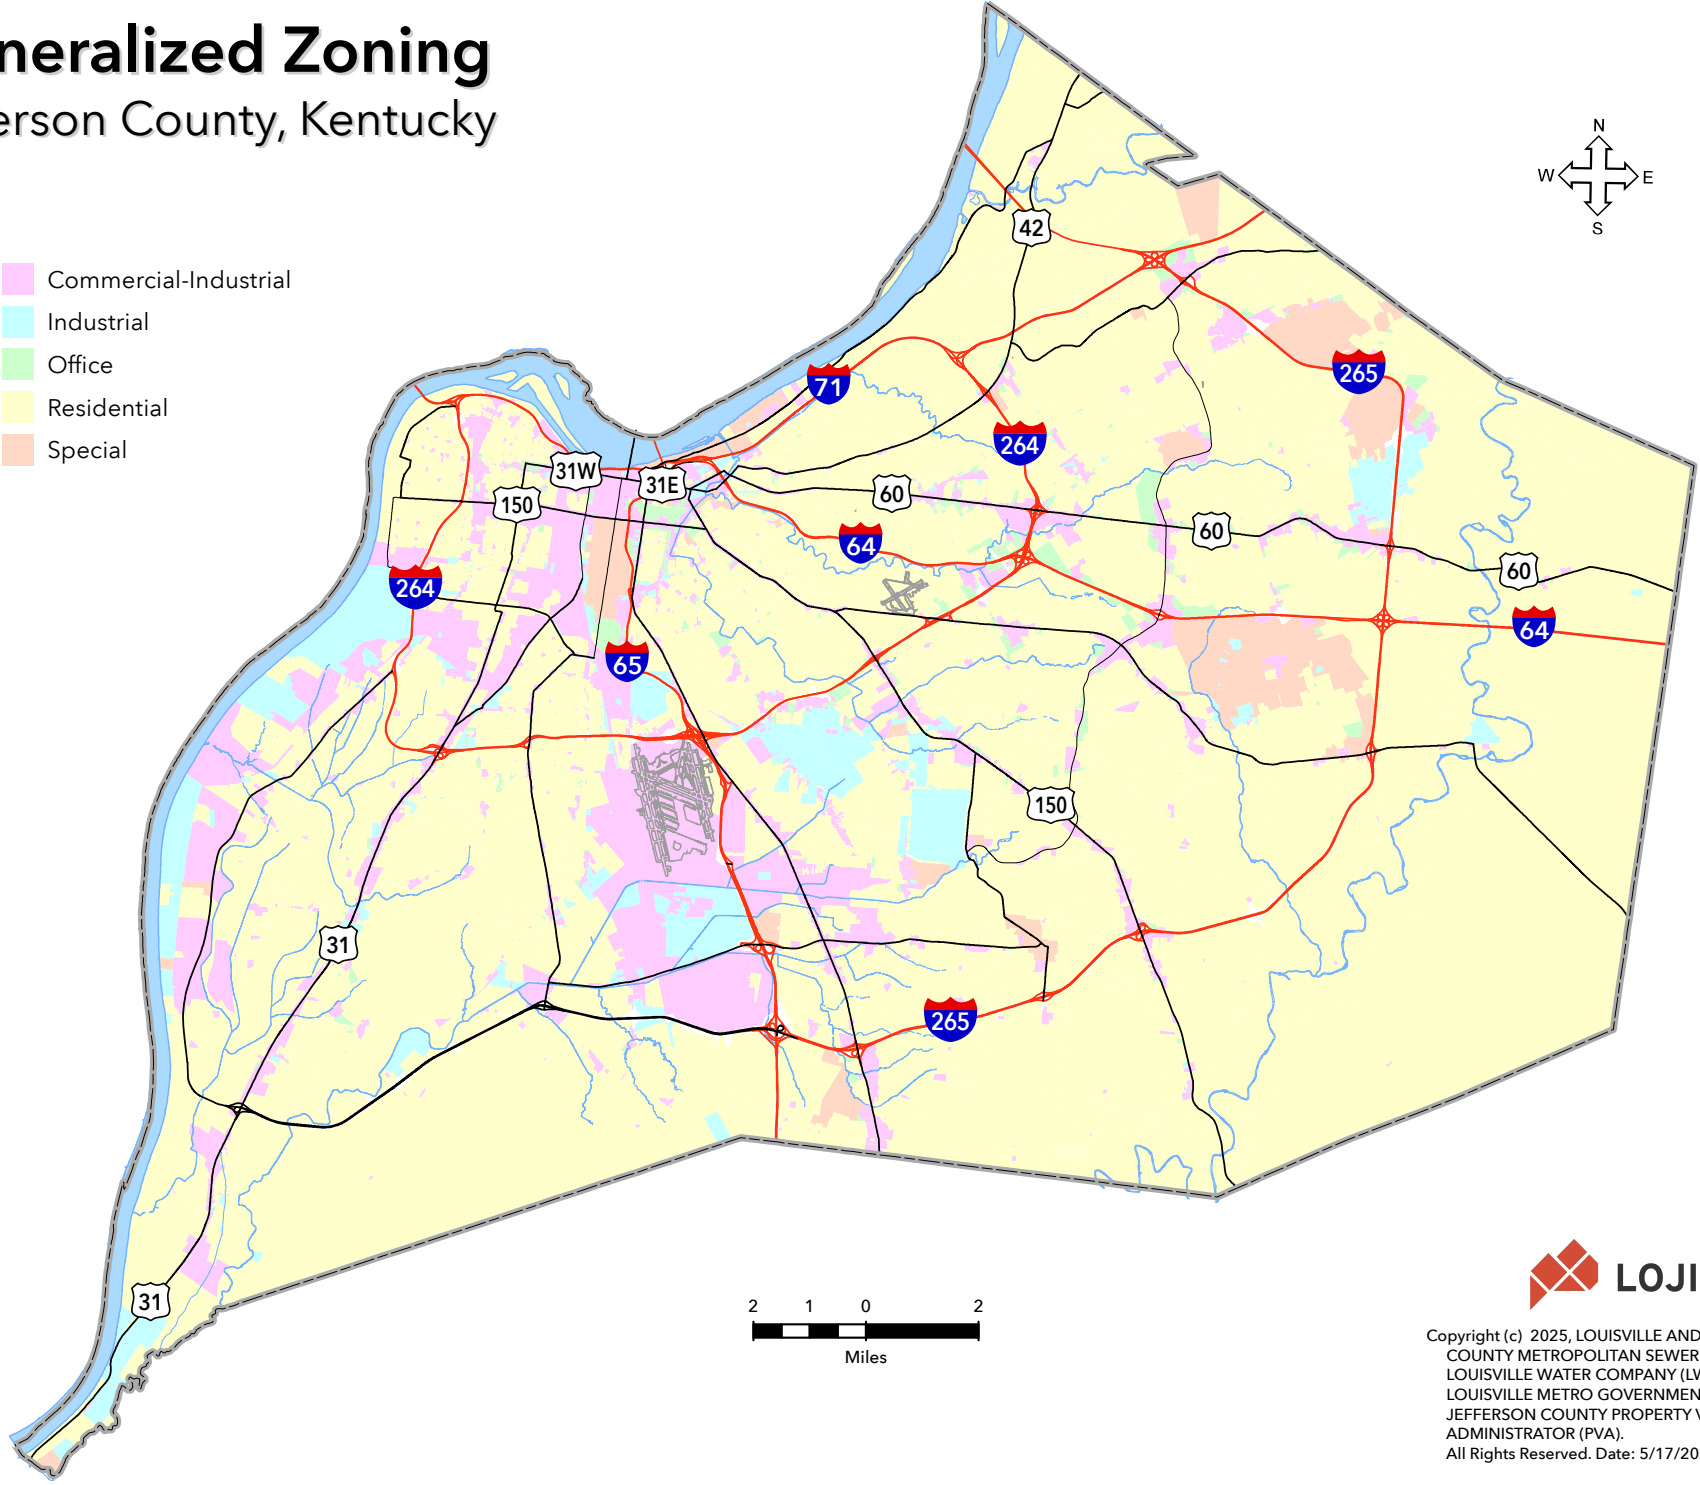

Generalized Zoning

Jefferson County, Kentucky

- Commercial-Industrial
- Industrial
- Office
- Residential
- Special

Copyright (c) 2025, LOUISVILLE AND JEFFERSON COUNTY METROPOLITAN SEWER DISTRICT (MSD), LOUISVILLE WATER COMPANY (LWC), LOUISVILLE METRO GOVERNMENT, and JEFFERSON COUNTY PROPERTY VALUATION ADMINISTRATOR (PVA). All Rights Reserved. Date: 5/17/2025