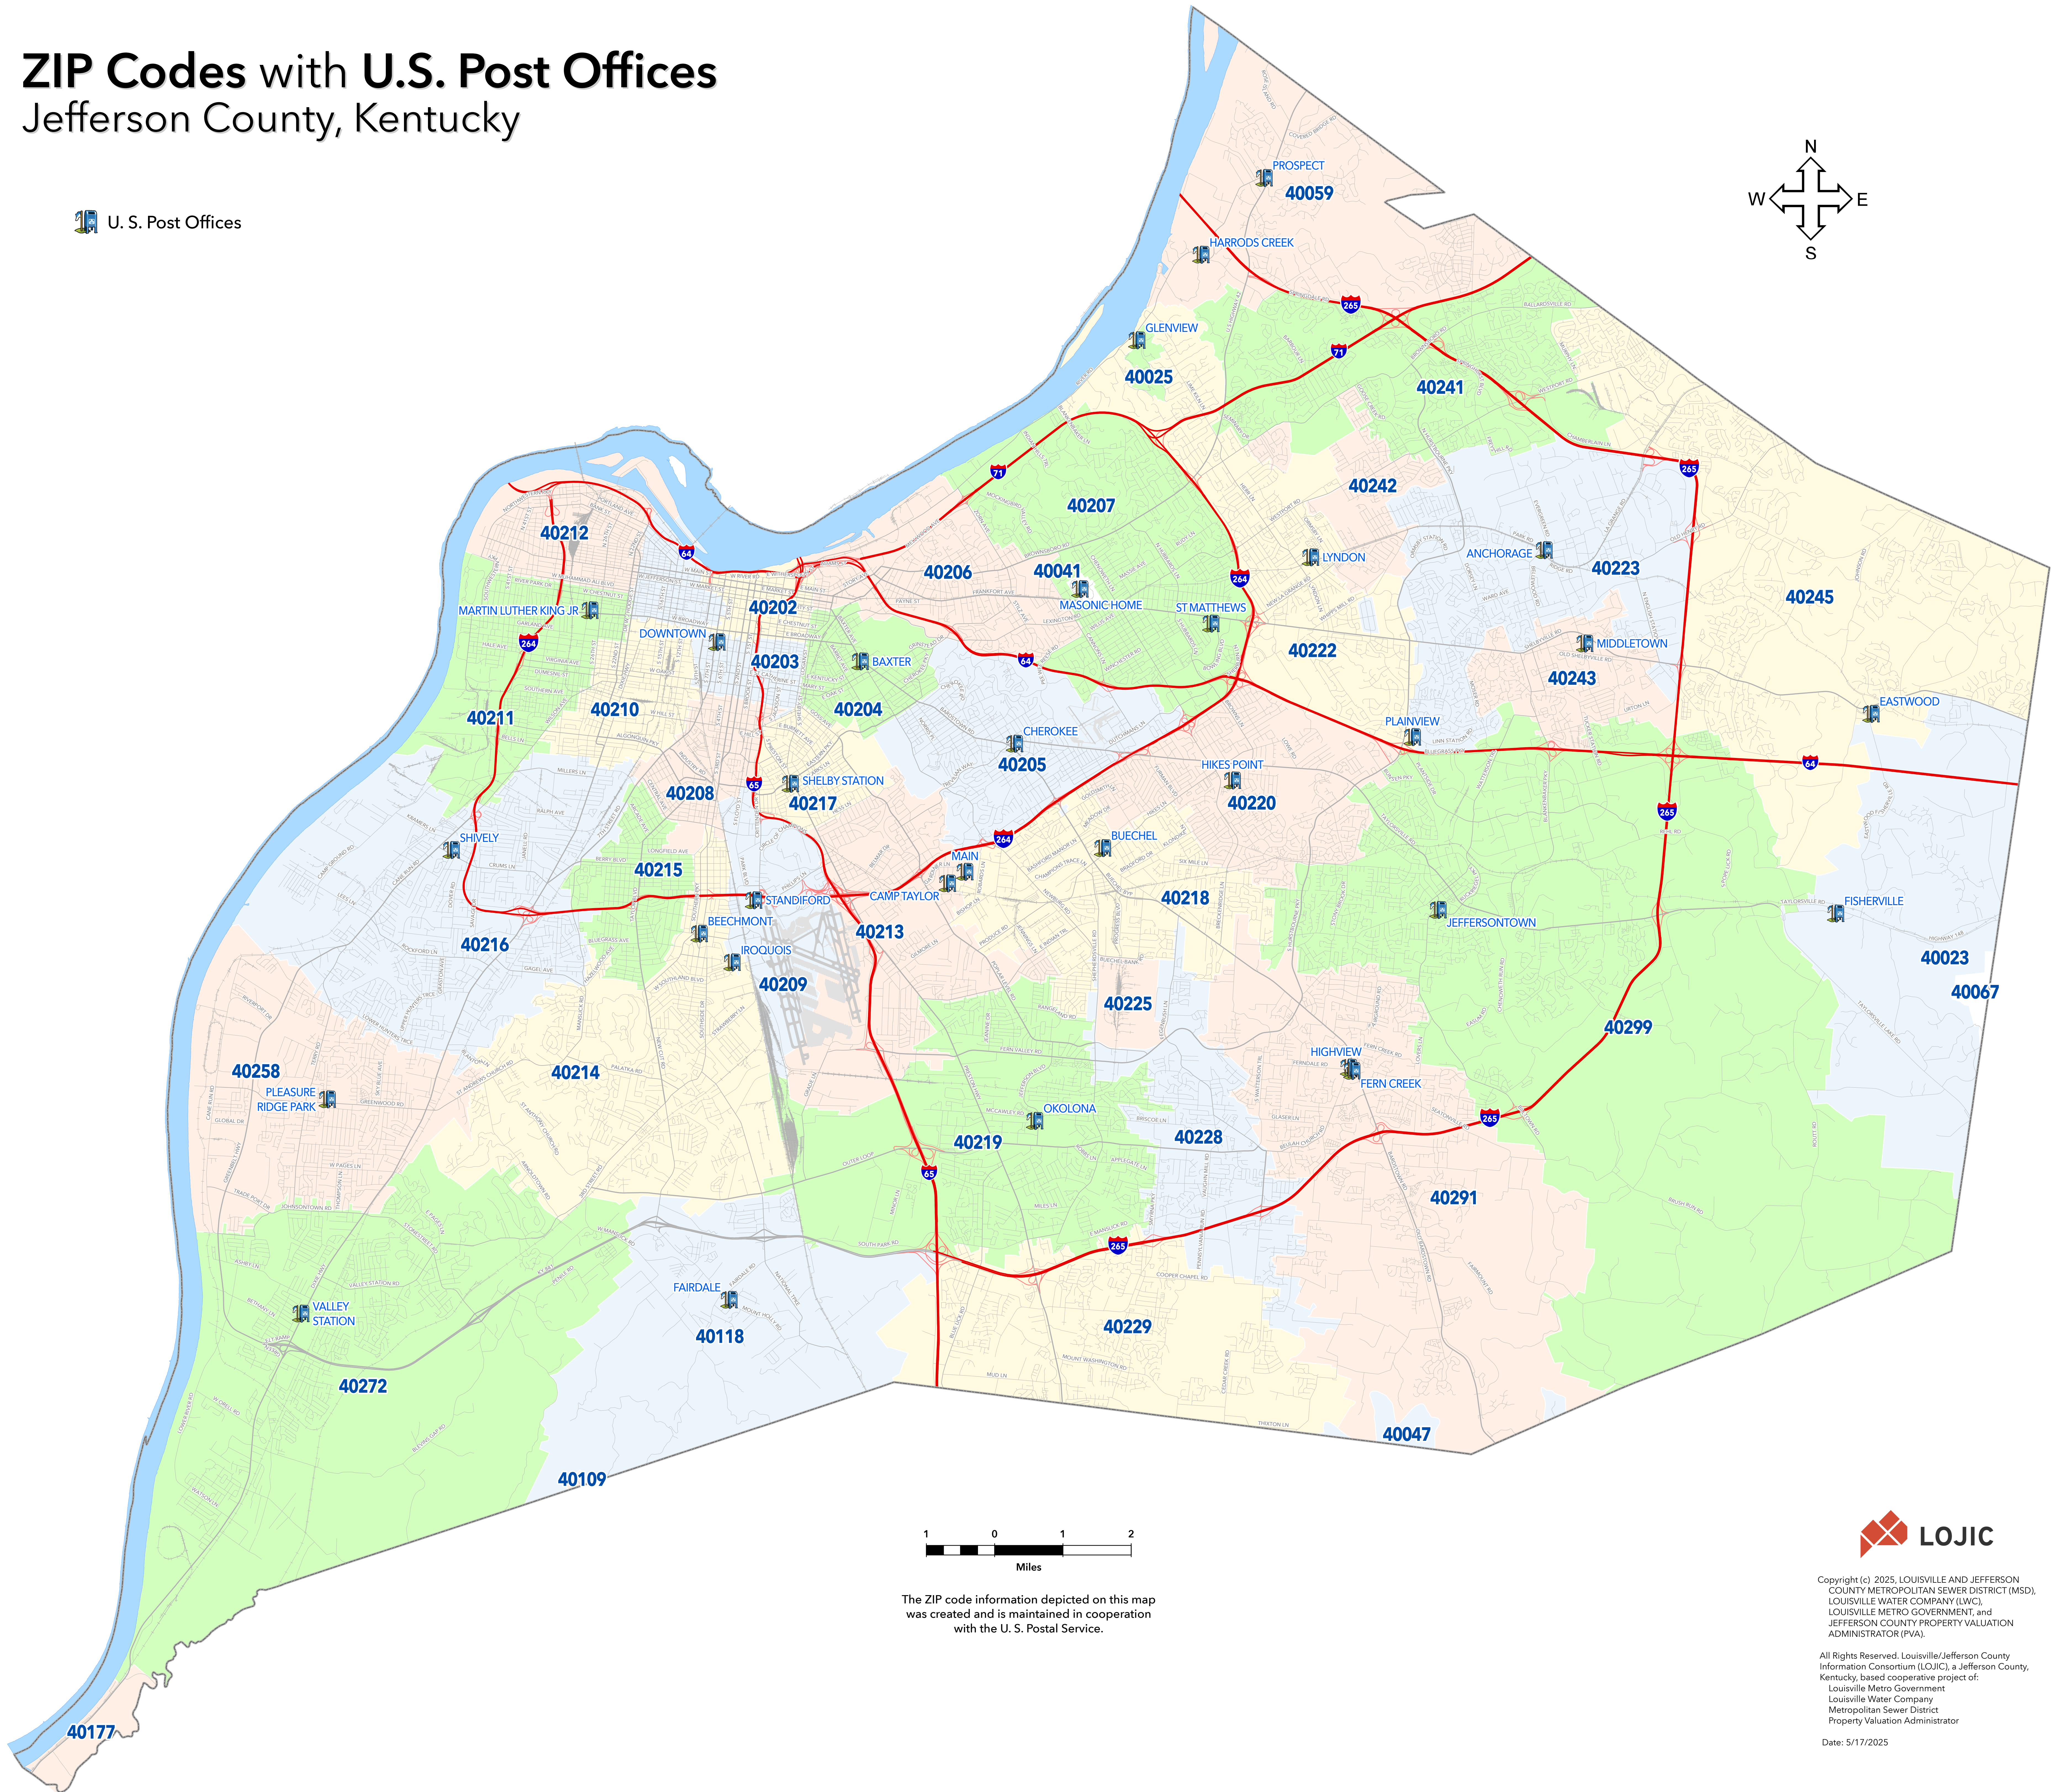

ZIP Codes with U.S. Post Offices

Jefferson County, Kentucky

U. S. Post Offices

The ZIP code information depicted on this map was created and is maintained in cooperation with the U. S. Postal Service.

Copyright (c) 2025, LOUISVILLE AND JEFFERSON COUNTY METROPOLITAN SEWER DISTRICT (MSD), LOUISVILLE WATER COMPANY (LWC), LOUISVILLE METRO GOVERNMENT, and JEFFERSON COUNTY PROPERTY VALUATION ADMINISTRATOR (PVA).

Date: 5/17/2025