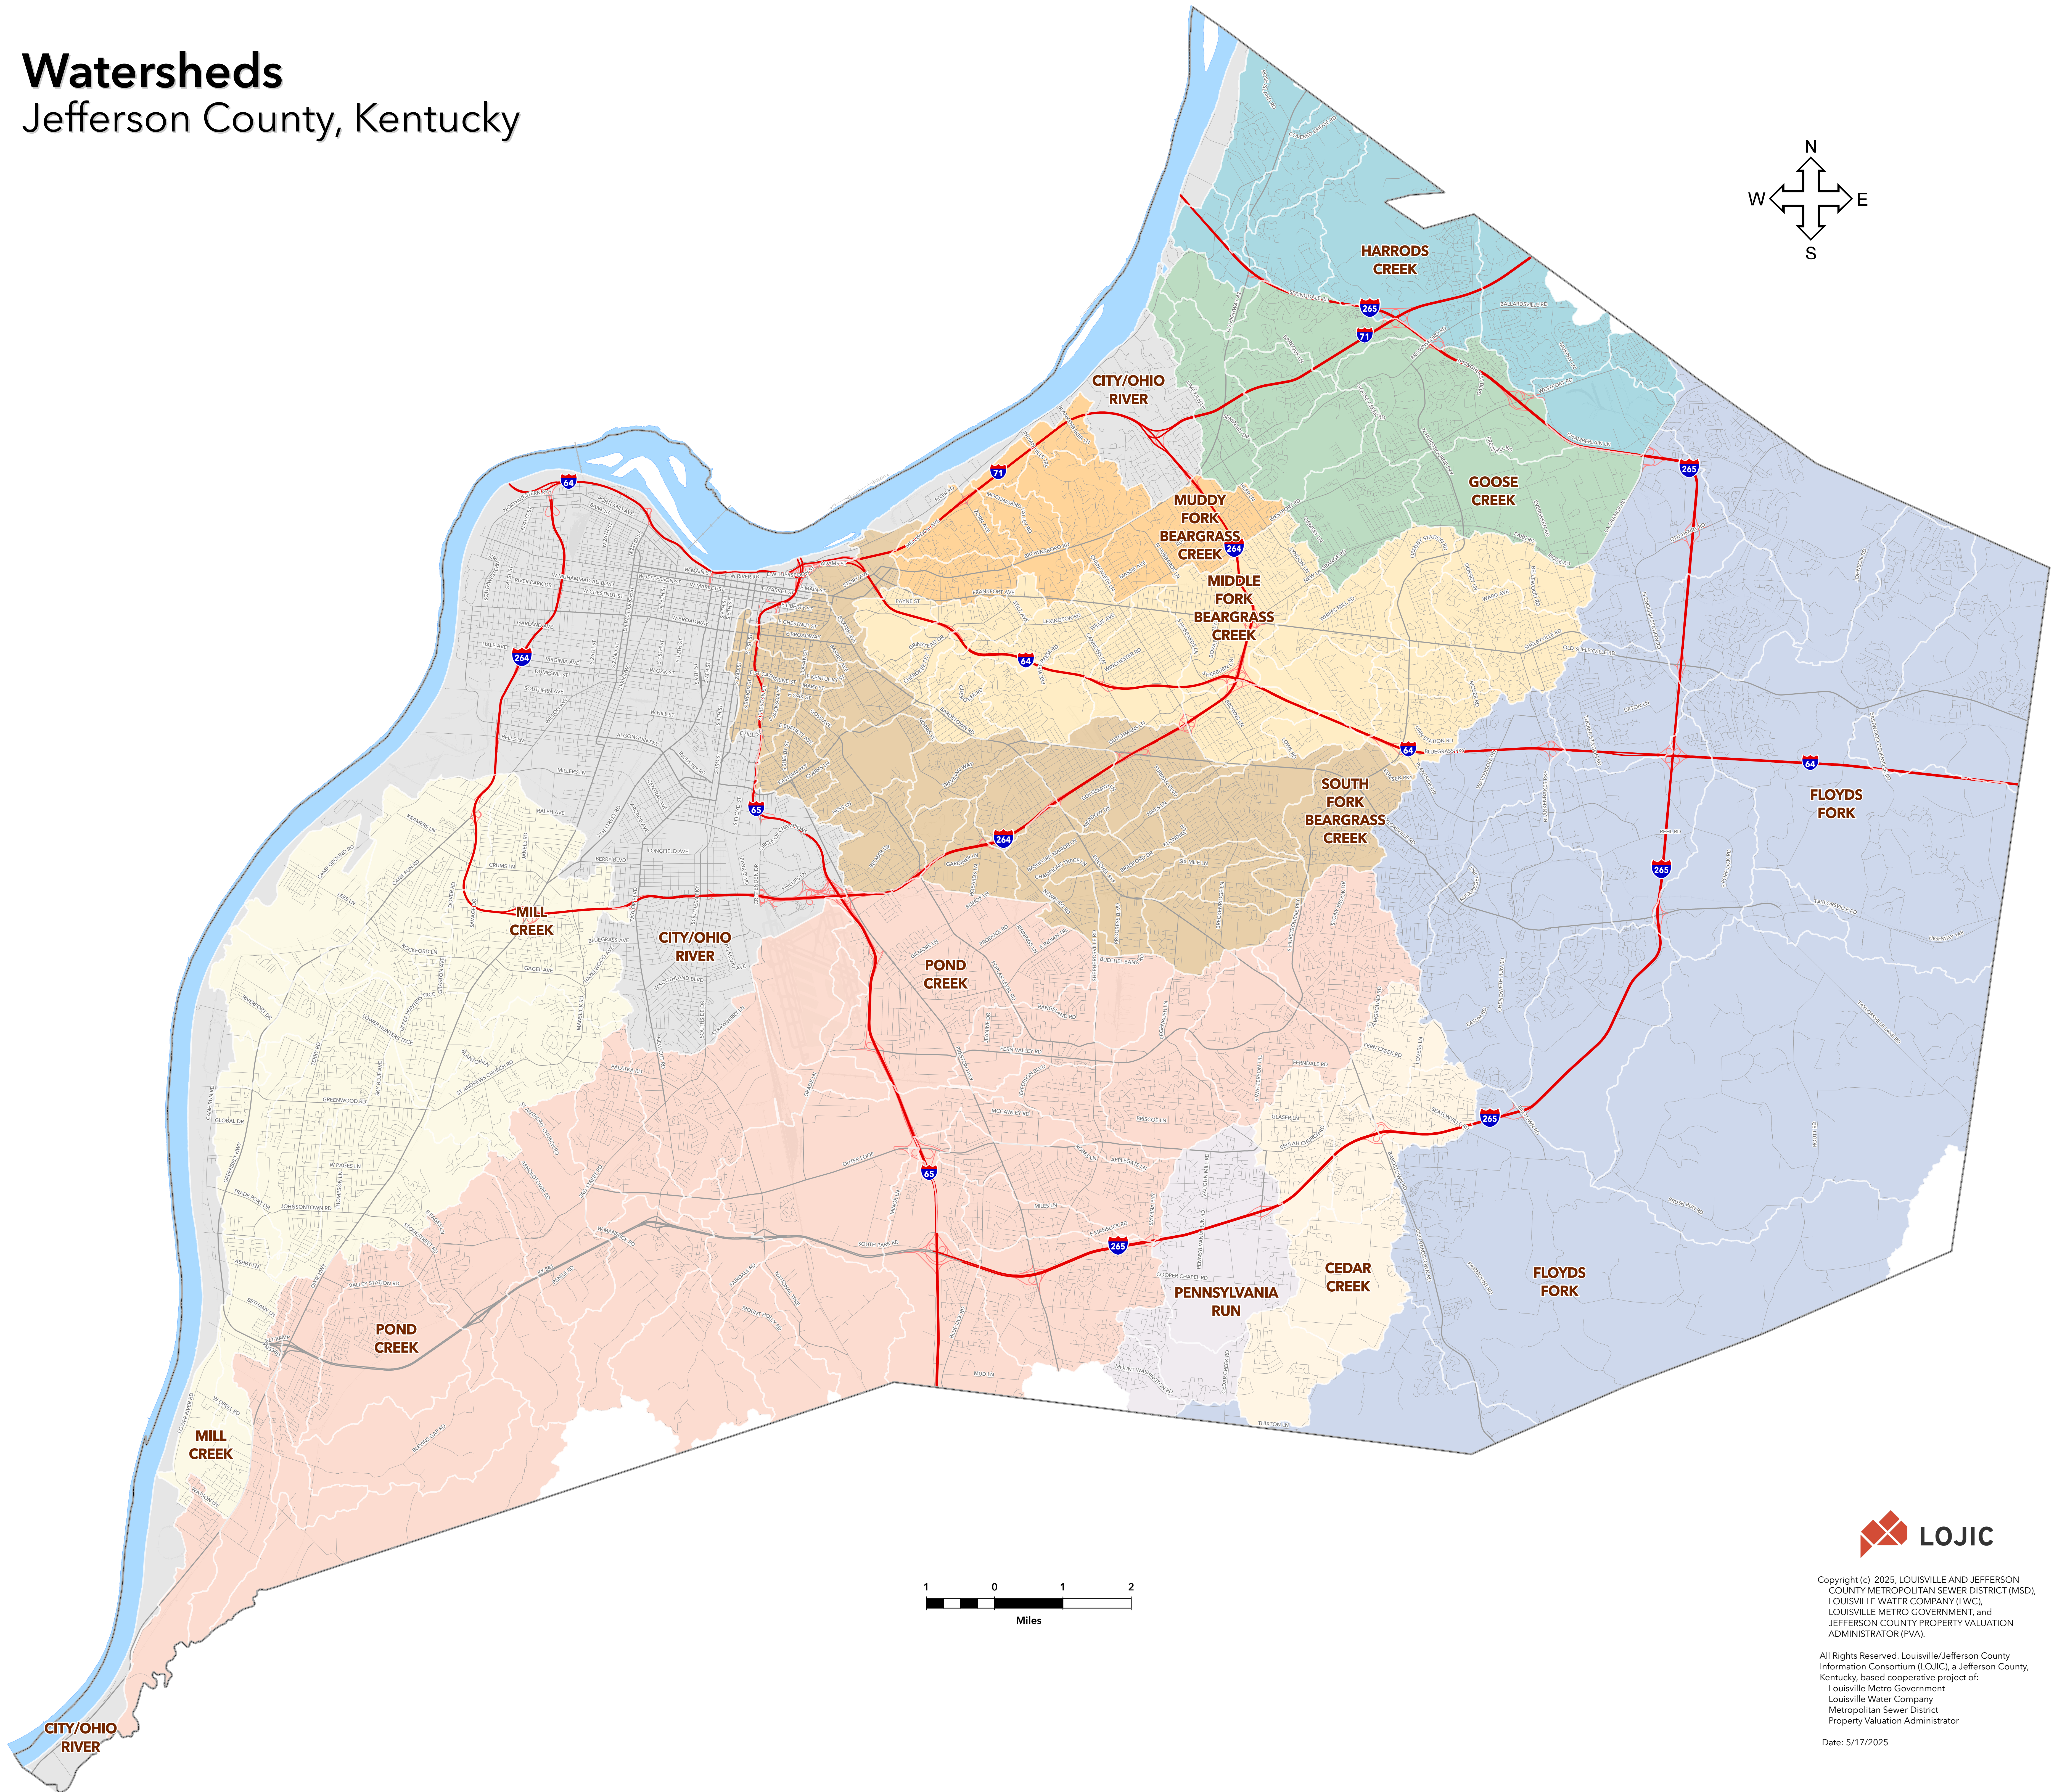

Watersheds

Jefferson County, Kentucky

Copyright (c) 2025, LOUISVILLE AND JEFFERSON COUNTY METROPOLITAN SEWER DISTRICT (MSD), LOUISVILLE WATER COMPANY (LWC), LOUISVILLE METRO GOVERNMENT, and JEFFERSON COUNTY PROPERTY VALUATION ADMINISTRATOR (PVA).

Date: 5/17/2025