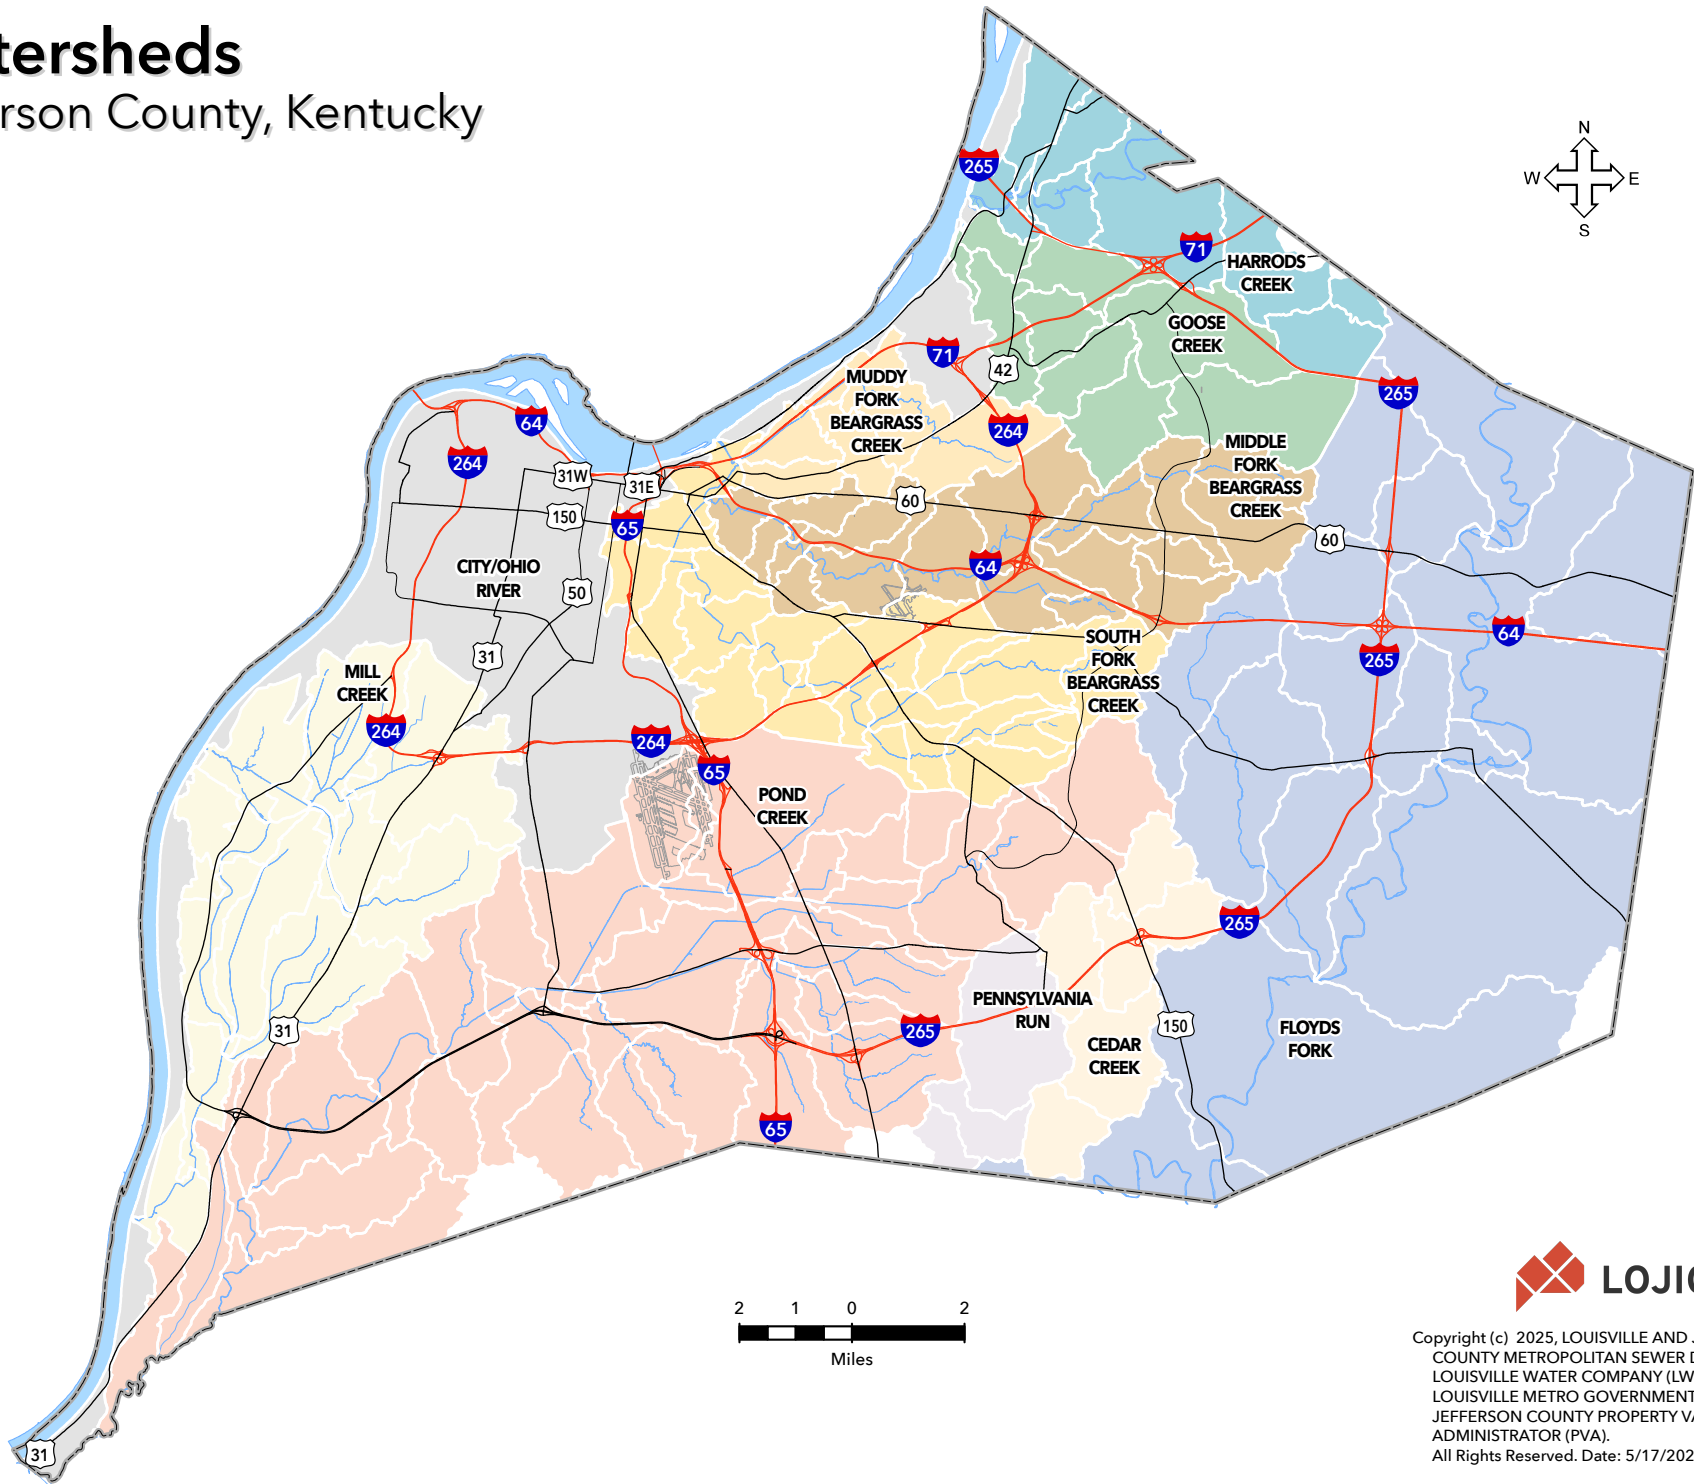

Watersheds

Jefferson County, Kentucky

Copyright (c) 2025, LOUISVILLE AND JEFFERSON COUNTY METROPOLITAN SEWER DISTRICT (MSD), LOUISVILLE WATER COMPANY (LWC), LOUISVILLE METRO GOVERNMENT, and JEFFERSON COUNTY PROPERTY VALUATION ADMINISTRATOR (PVA).
All Rights Reserved. Date: 5/17/2025