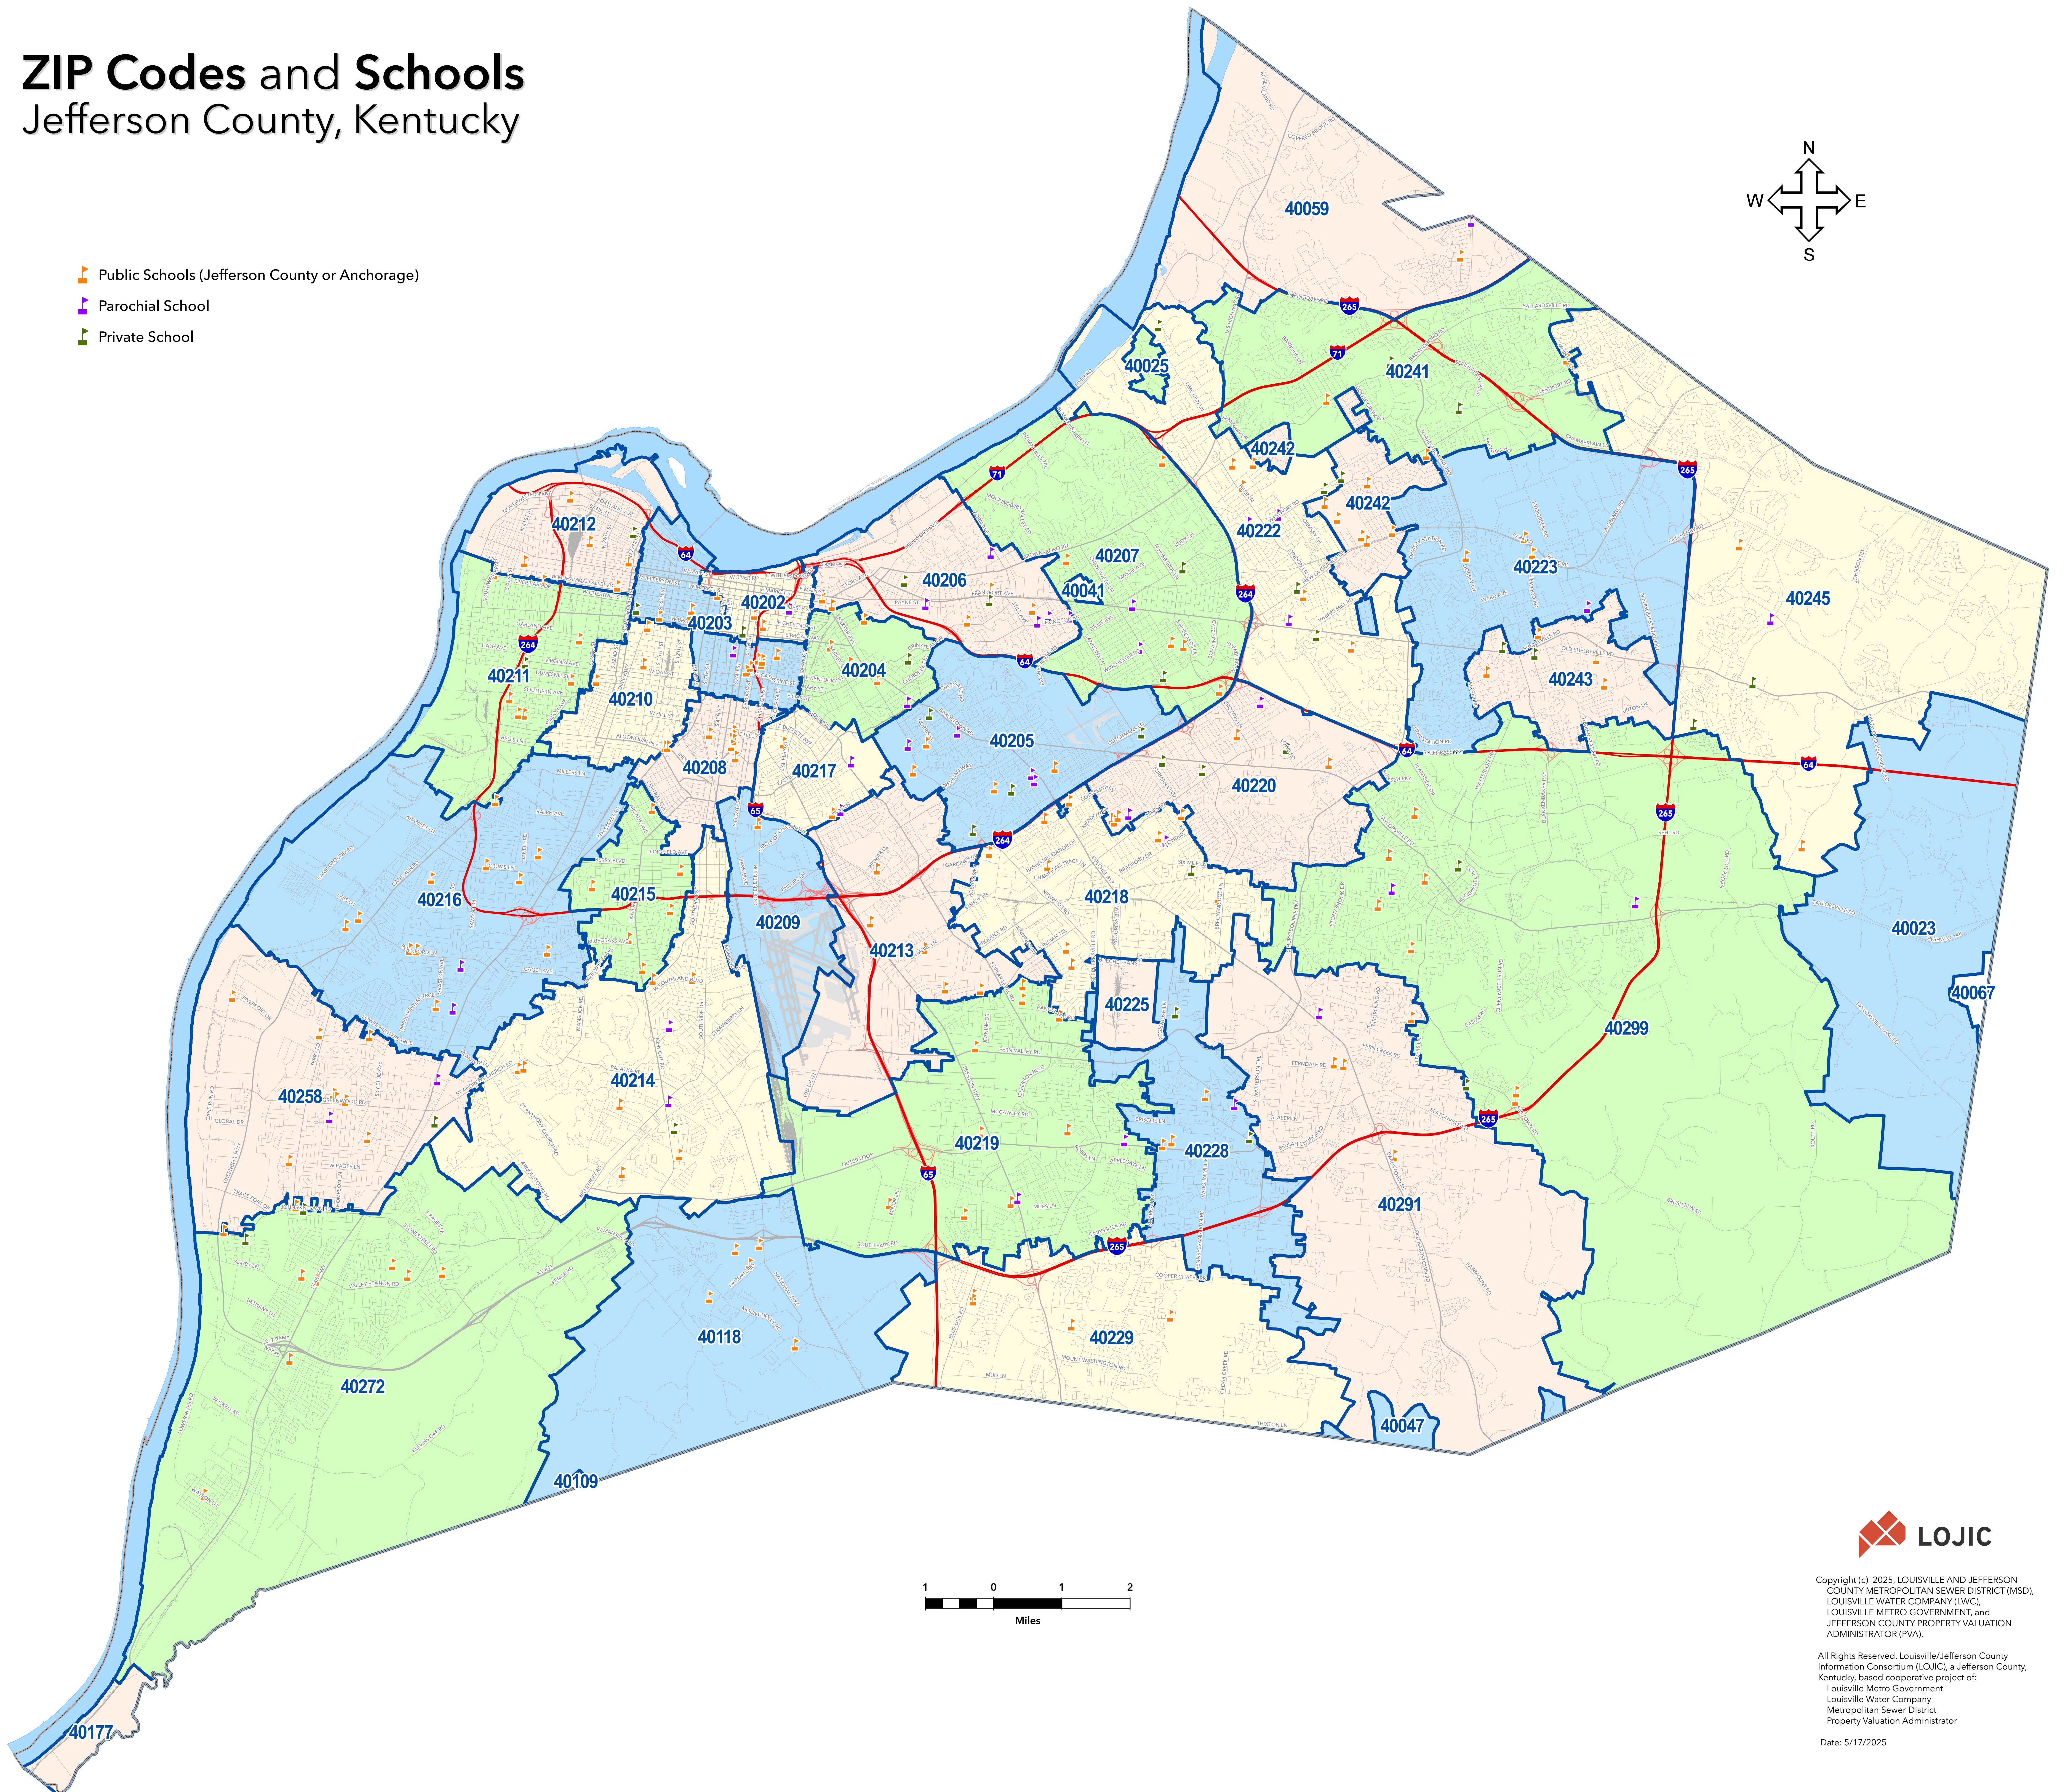

ZIP Codes and Schools

Jefferson County, Kentucky

- Public Schools (Jefferson County or Anchorage)
- Parochial School
- Private School

Copyright (c) 2025, LOUISVILLE AND JEFFERSON COUNTY METROPOLITAN SEWER DISTRICT (MSD), LOUISVILLE WATER COMPANY (LWC), LOUISVILLE METRO GOVERNMENT (LWG), and JEFFERSON COUNTY PROPERTY VALUATION ADMINISTRATOR (PVA).

Date: 5/17/2025