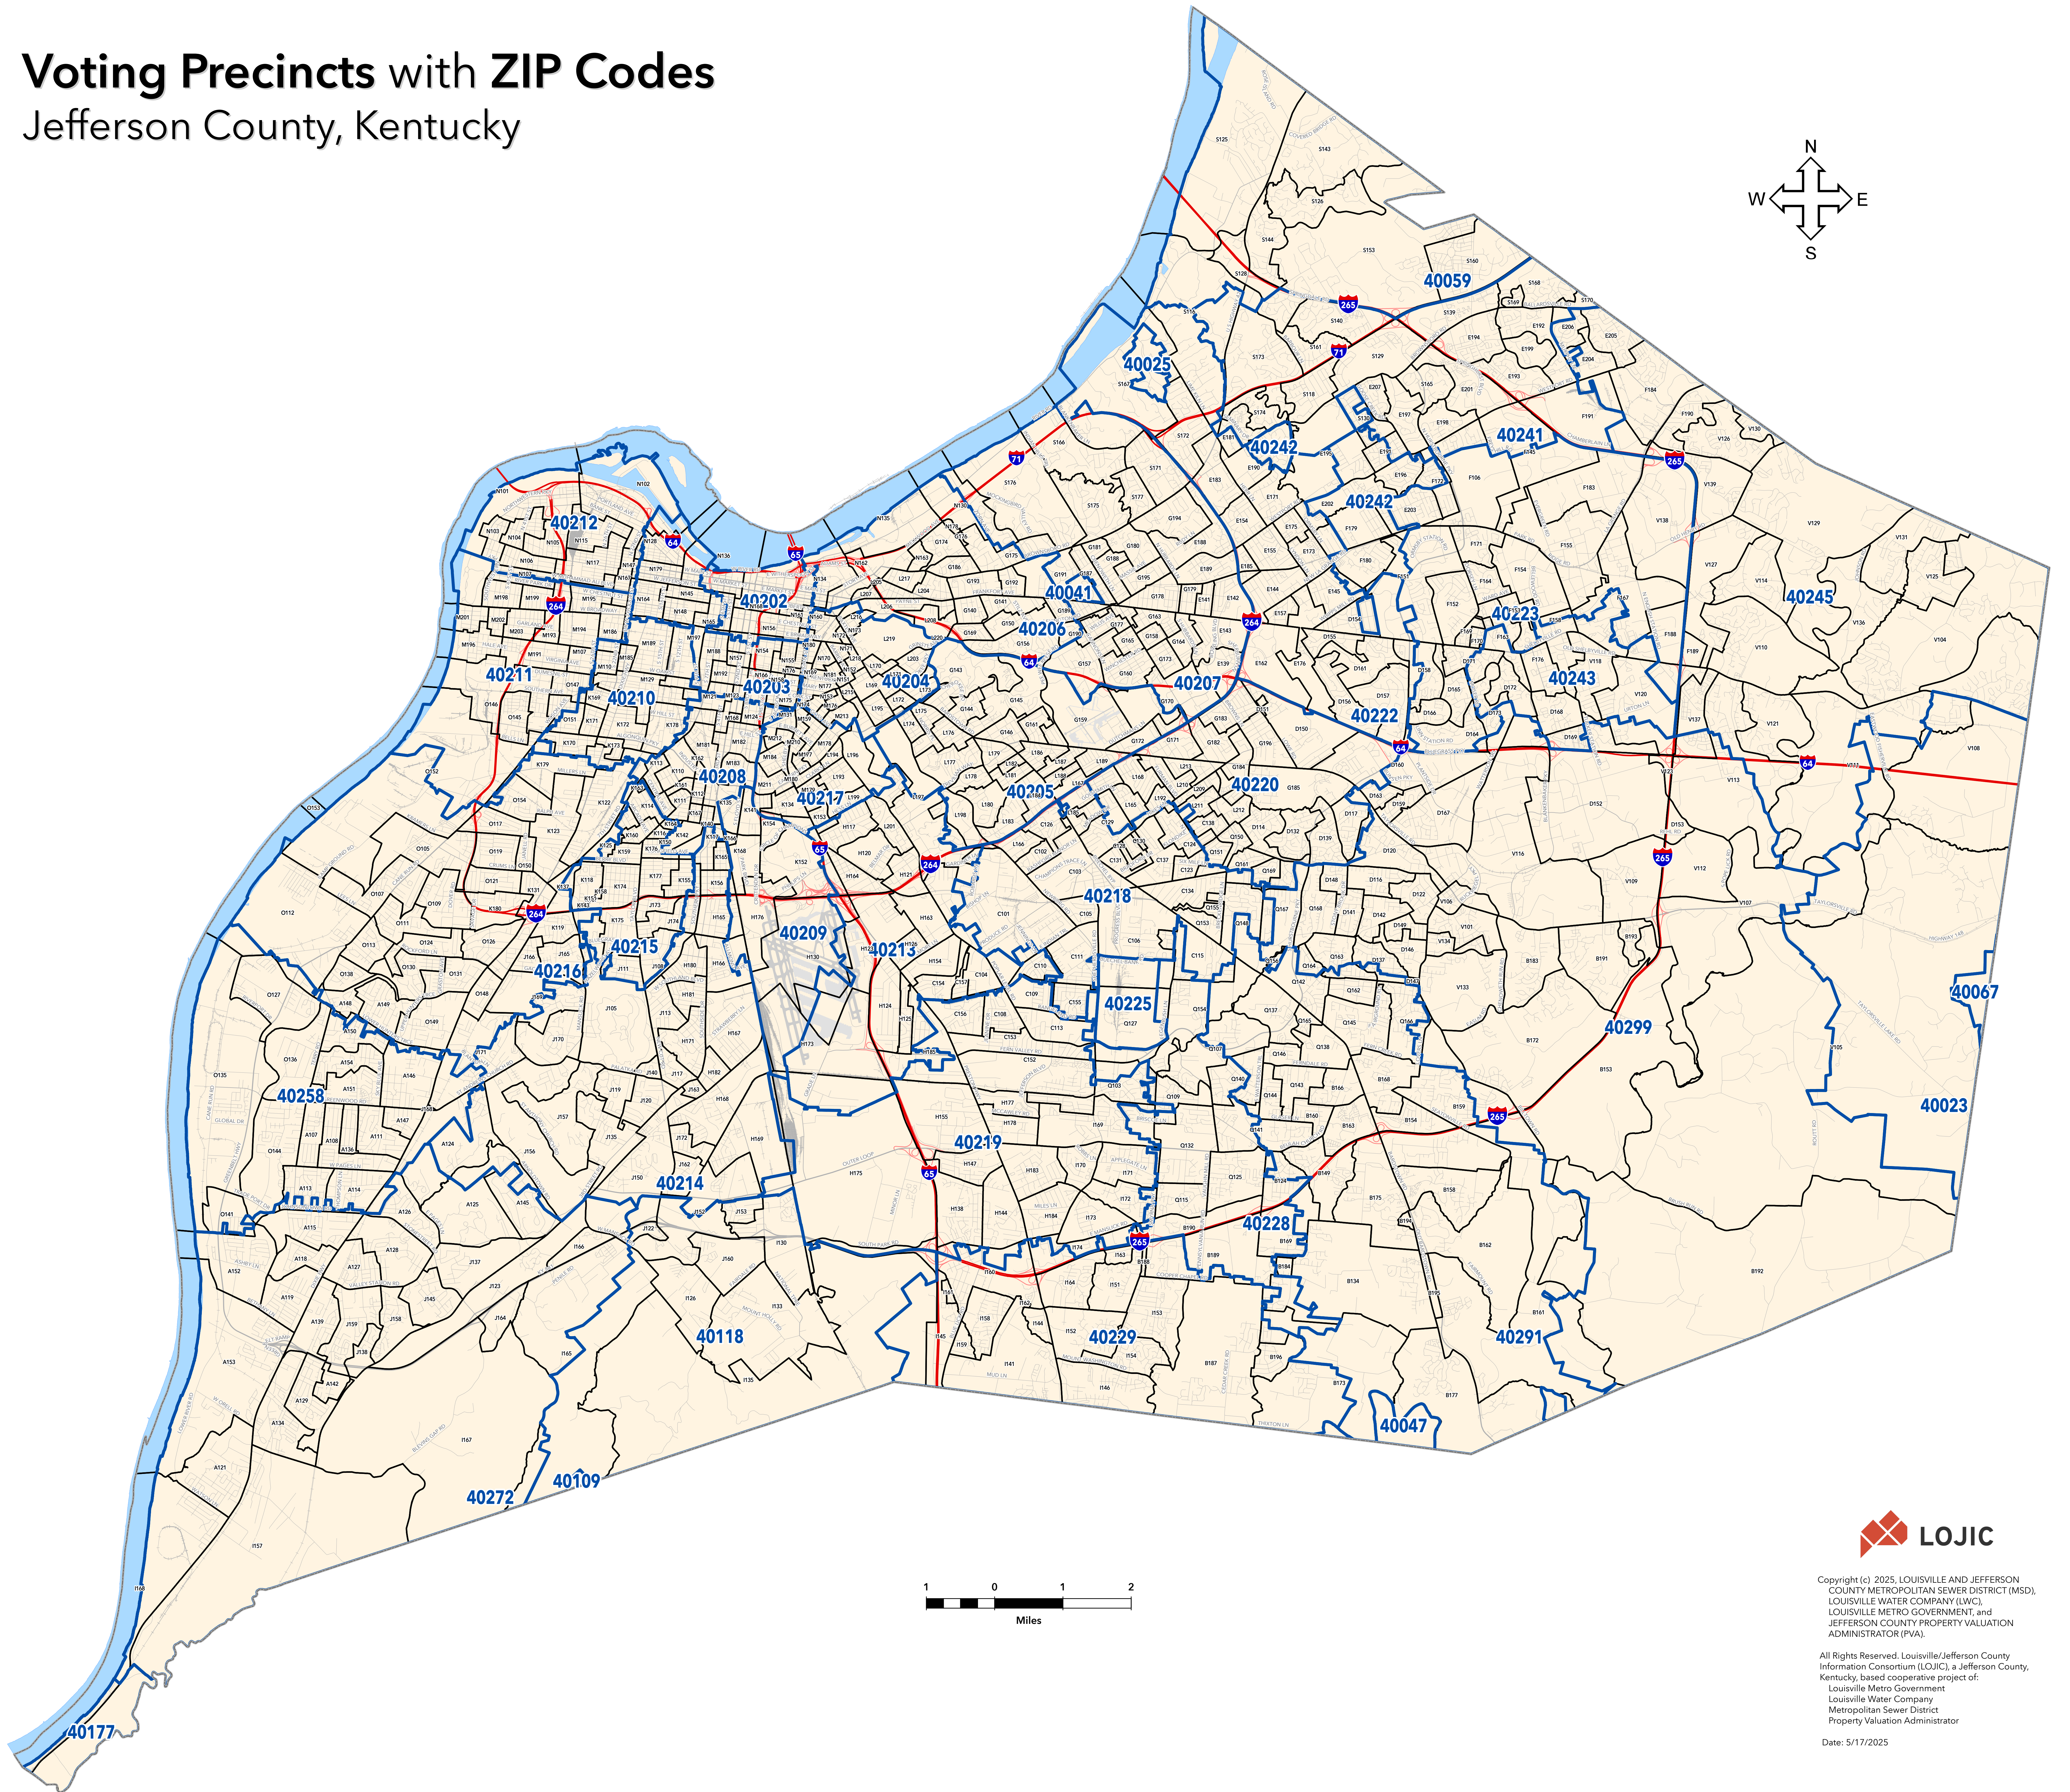

Voting Precincts with ZIP Codes

Jefferson County, Kentucky

Copyright (c) 2025, LOUISVILLE AND JEFFERSON COUNTY METROPOLITAN SEWER DISTRICT (MSD), LOUISVILLE WATER COMPANY (LWC), LOUISVILLE METRO GOVERNMENT, and JEFFERSON COUNTY PROPERTY VALUATION ADMINISTRATOR (PVA).

All Rights Reserved. Louisville/Jefferson County Information Consortium (LOJIC), a Jefferson County, Kentucky, based cooperative project of: Louisville Metro Government, Louisville Water Company, Metropolitan Sewer District, Property Valuation Administrator