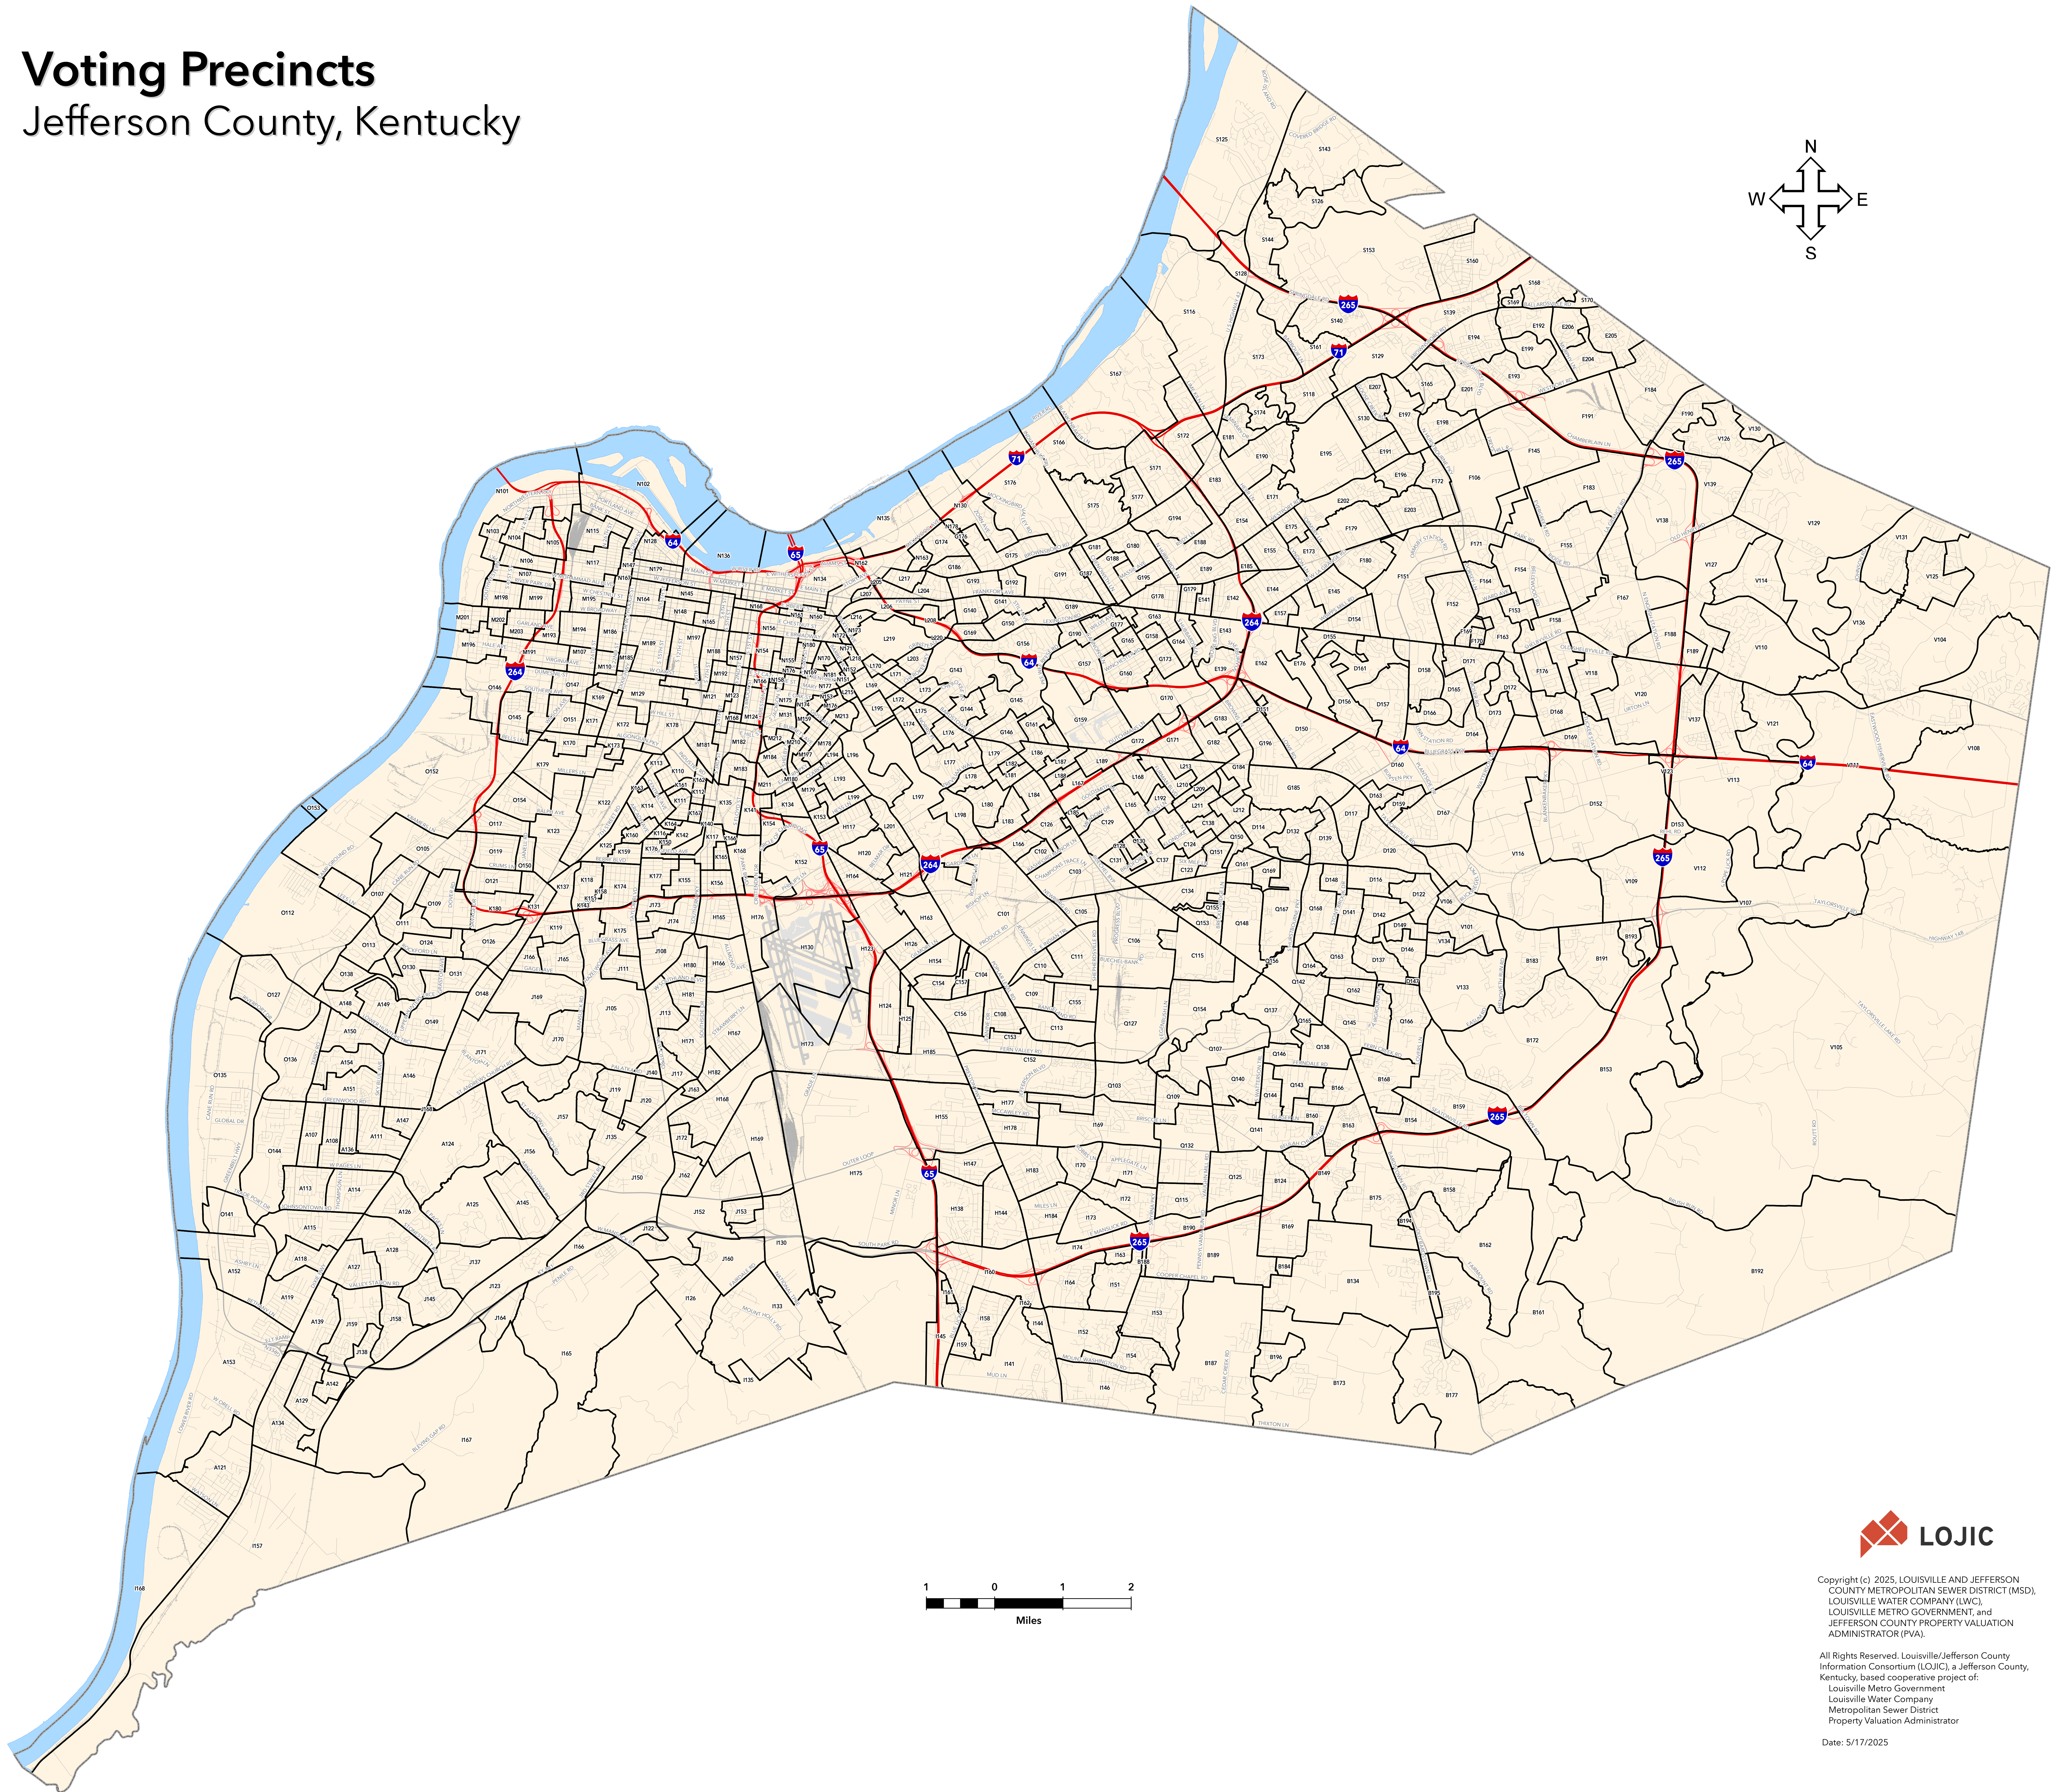

Voting Precincts

Jefferson County, Kentucky

Copyright (c) 2025, LOUISVILLE AND JEFFERSON COUNTY METROPOLITAN SEWER DISTRICT (MSD), LOUISVILLE WATER COMPANY (LWC), LOUISVILLE METRO GOVERNMENT, and JEFFERSON COUNTY PROPERTY VALUATION ADMINISTRATOR (PVA).

Date: 5/17/2025