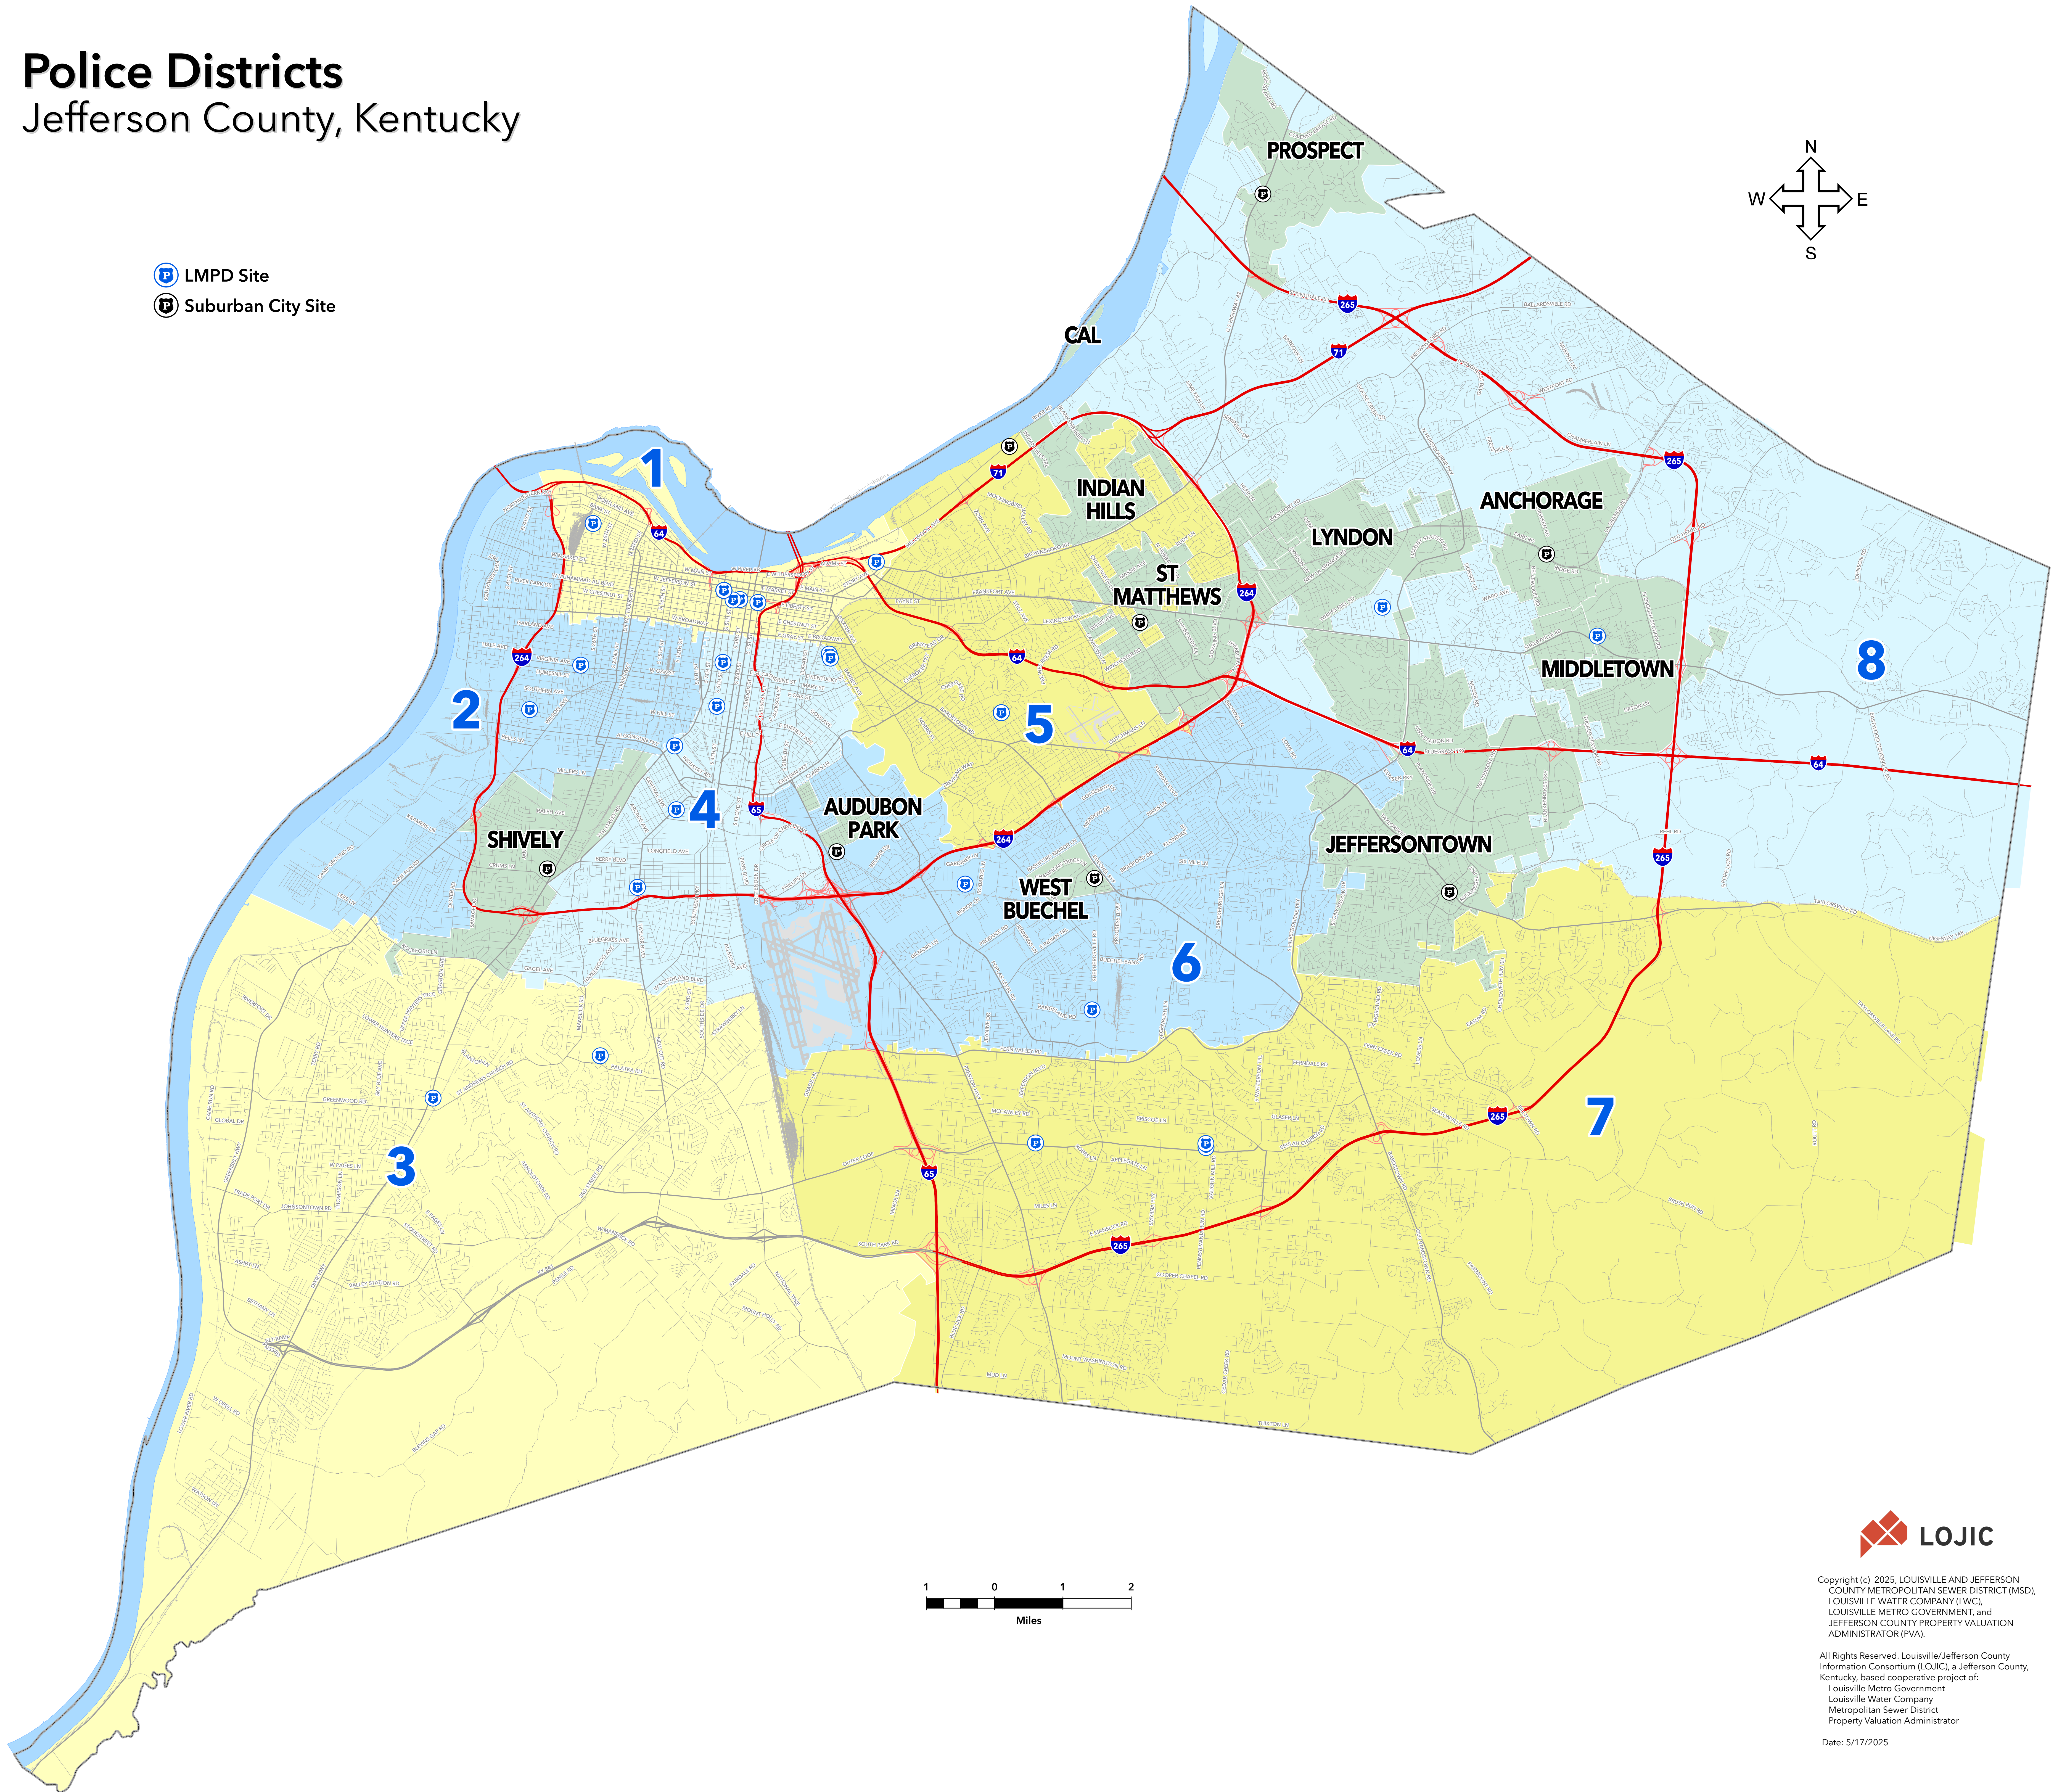

Police Districts

Jefferson County, Kentucky

-  LMPD Site
-  Suburban City Site

Copyright (c) 2025, LOUISVILLE AND JEFFERSON COUNTY METROPOLITAN SEWER DISTRICT (MSD), LOUISVILLE WATER COMPANY (LWC), LOUISVILLE METRO GOVERNMENT, and JEFFERSON COUNTY PROPERTY VALUATION ADMINISTRATOR (PVA).

All Rights Reserved. Louisville/Jefferson County Information Consortium (LOJIC), a Jefferson County, Kentucky, based cooperative project of: Louisville Metro Government, Louisville Water Company, Metropolitan Sewer District, Property Valuation Administrator