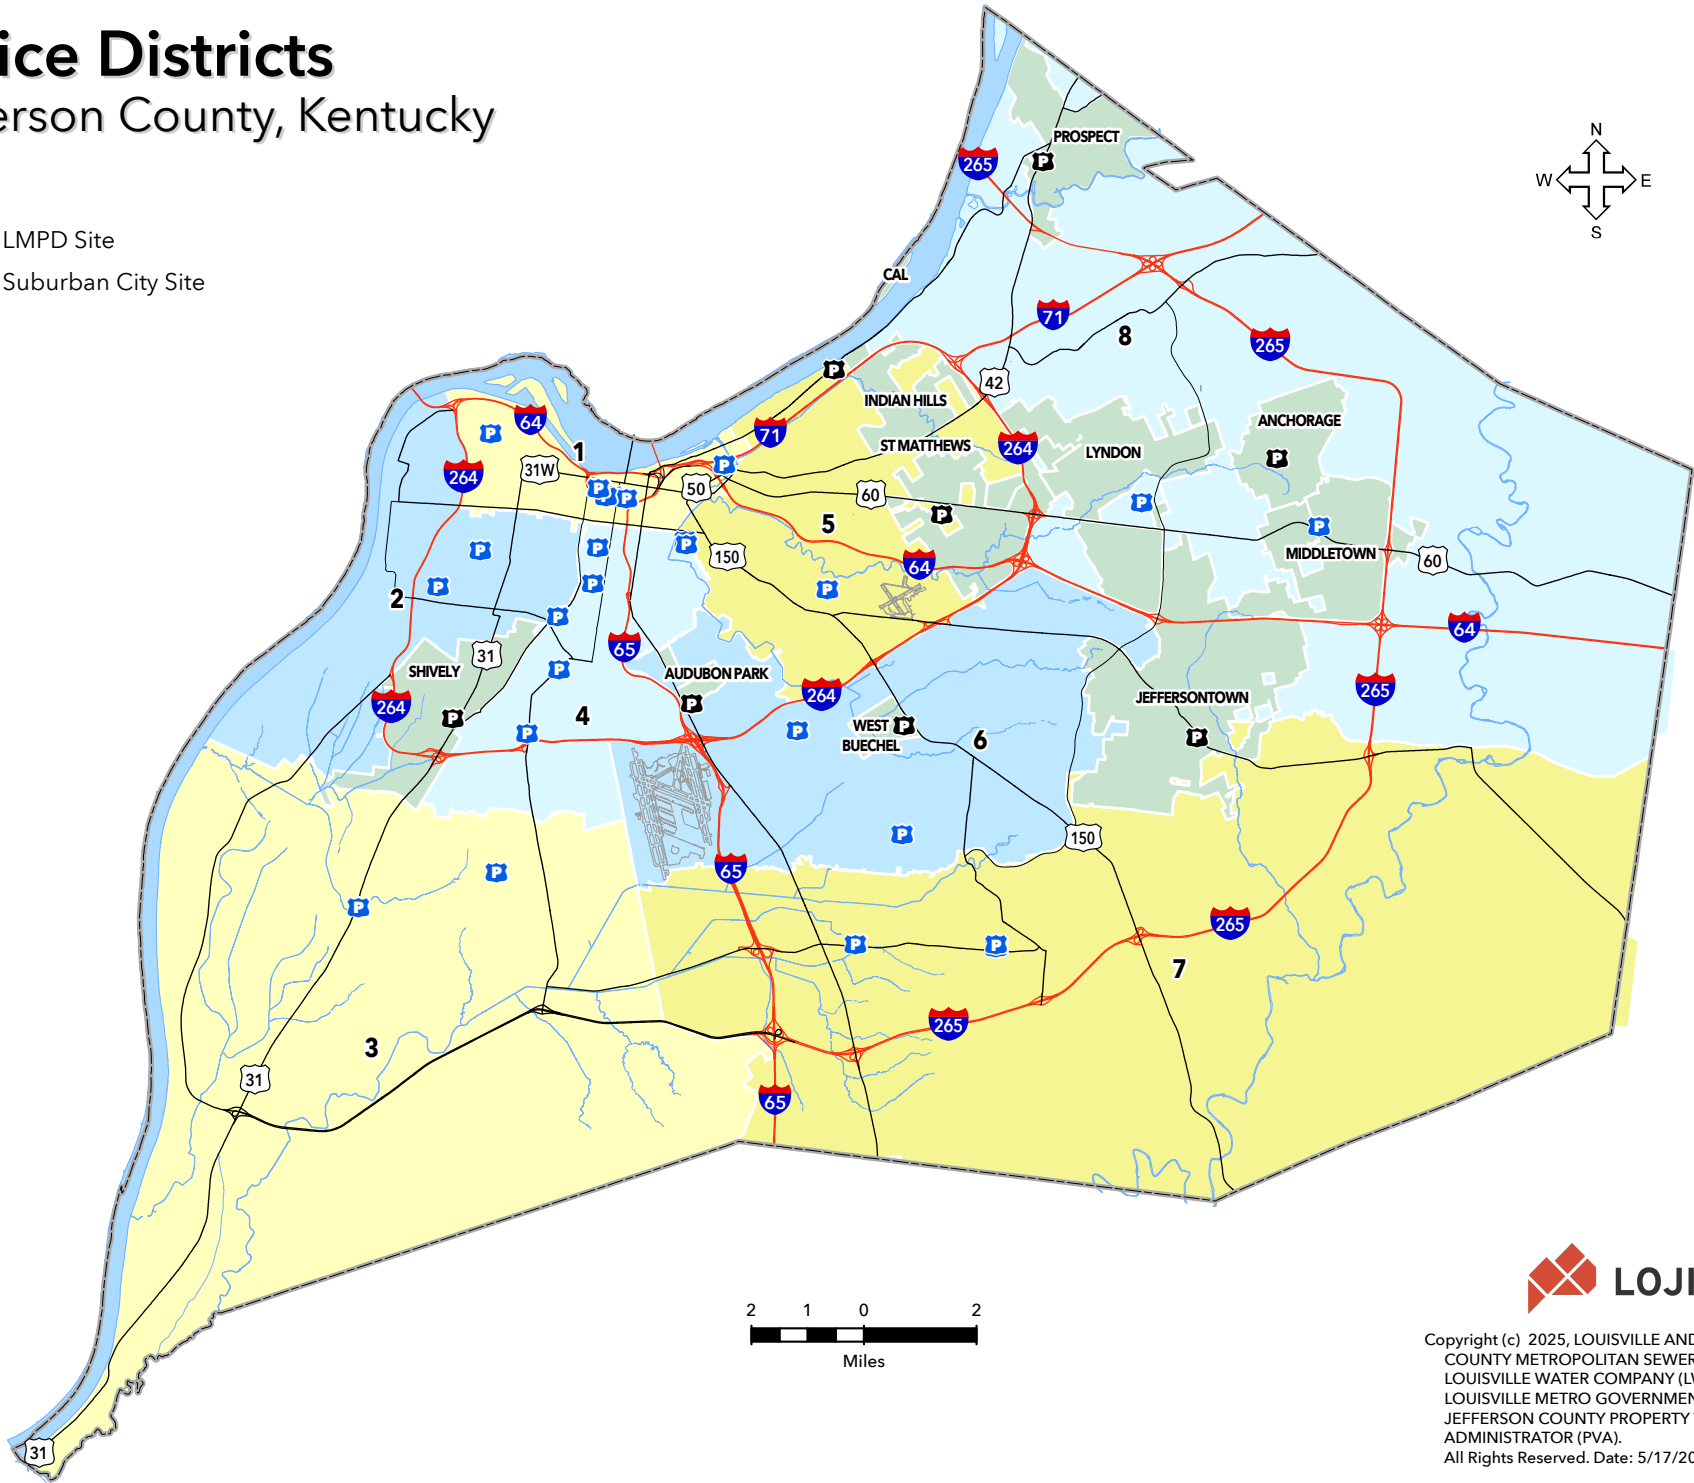

Police Districts

Jefferson County, Kentucky

-  LMPD Site
-  Suburban City Site

Copyright (c) 2025, LOUISVILLE AND JEFFERSON COUNTY METROPOLITAN SEWER DISTRICT (MSD), LOUISVILLE WATER COMPANY (LWC), LOUISVILLE METRO GOVERNMENT, and JEFFERSON COUNTY PROPERTY VALUATION ADMINISTRATOR (PVA).
All Rights Reserved. Date: 5/17/2025