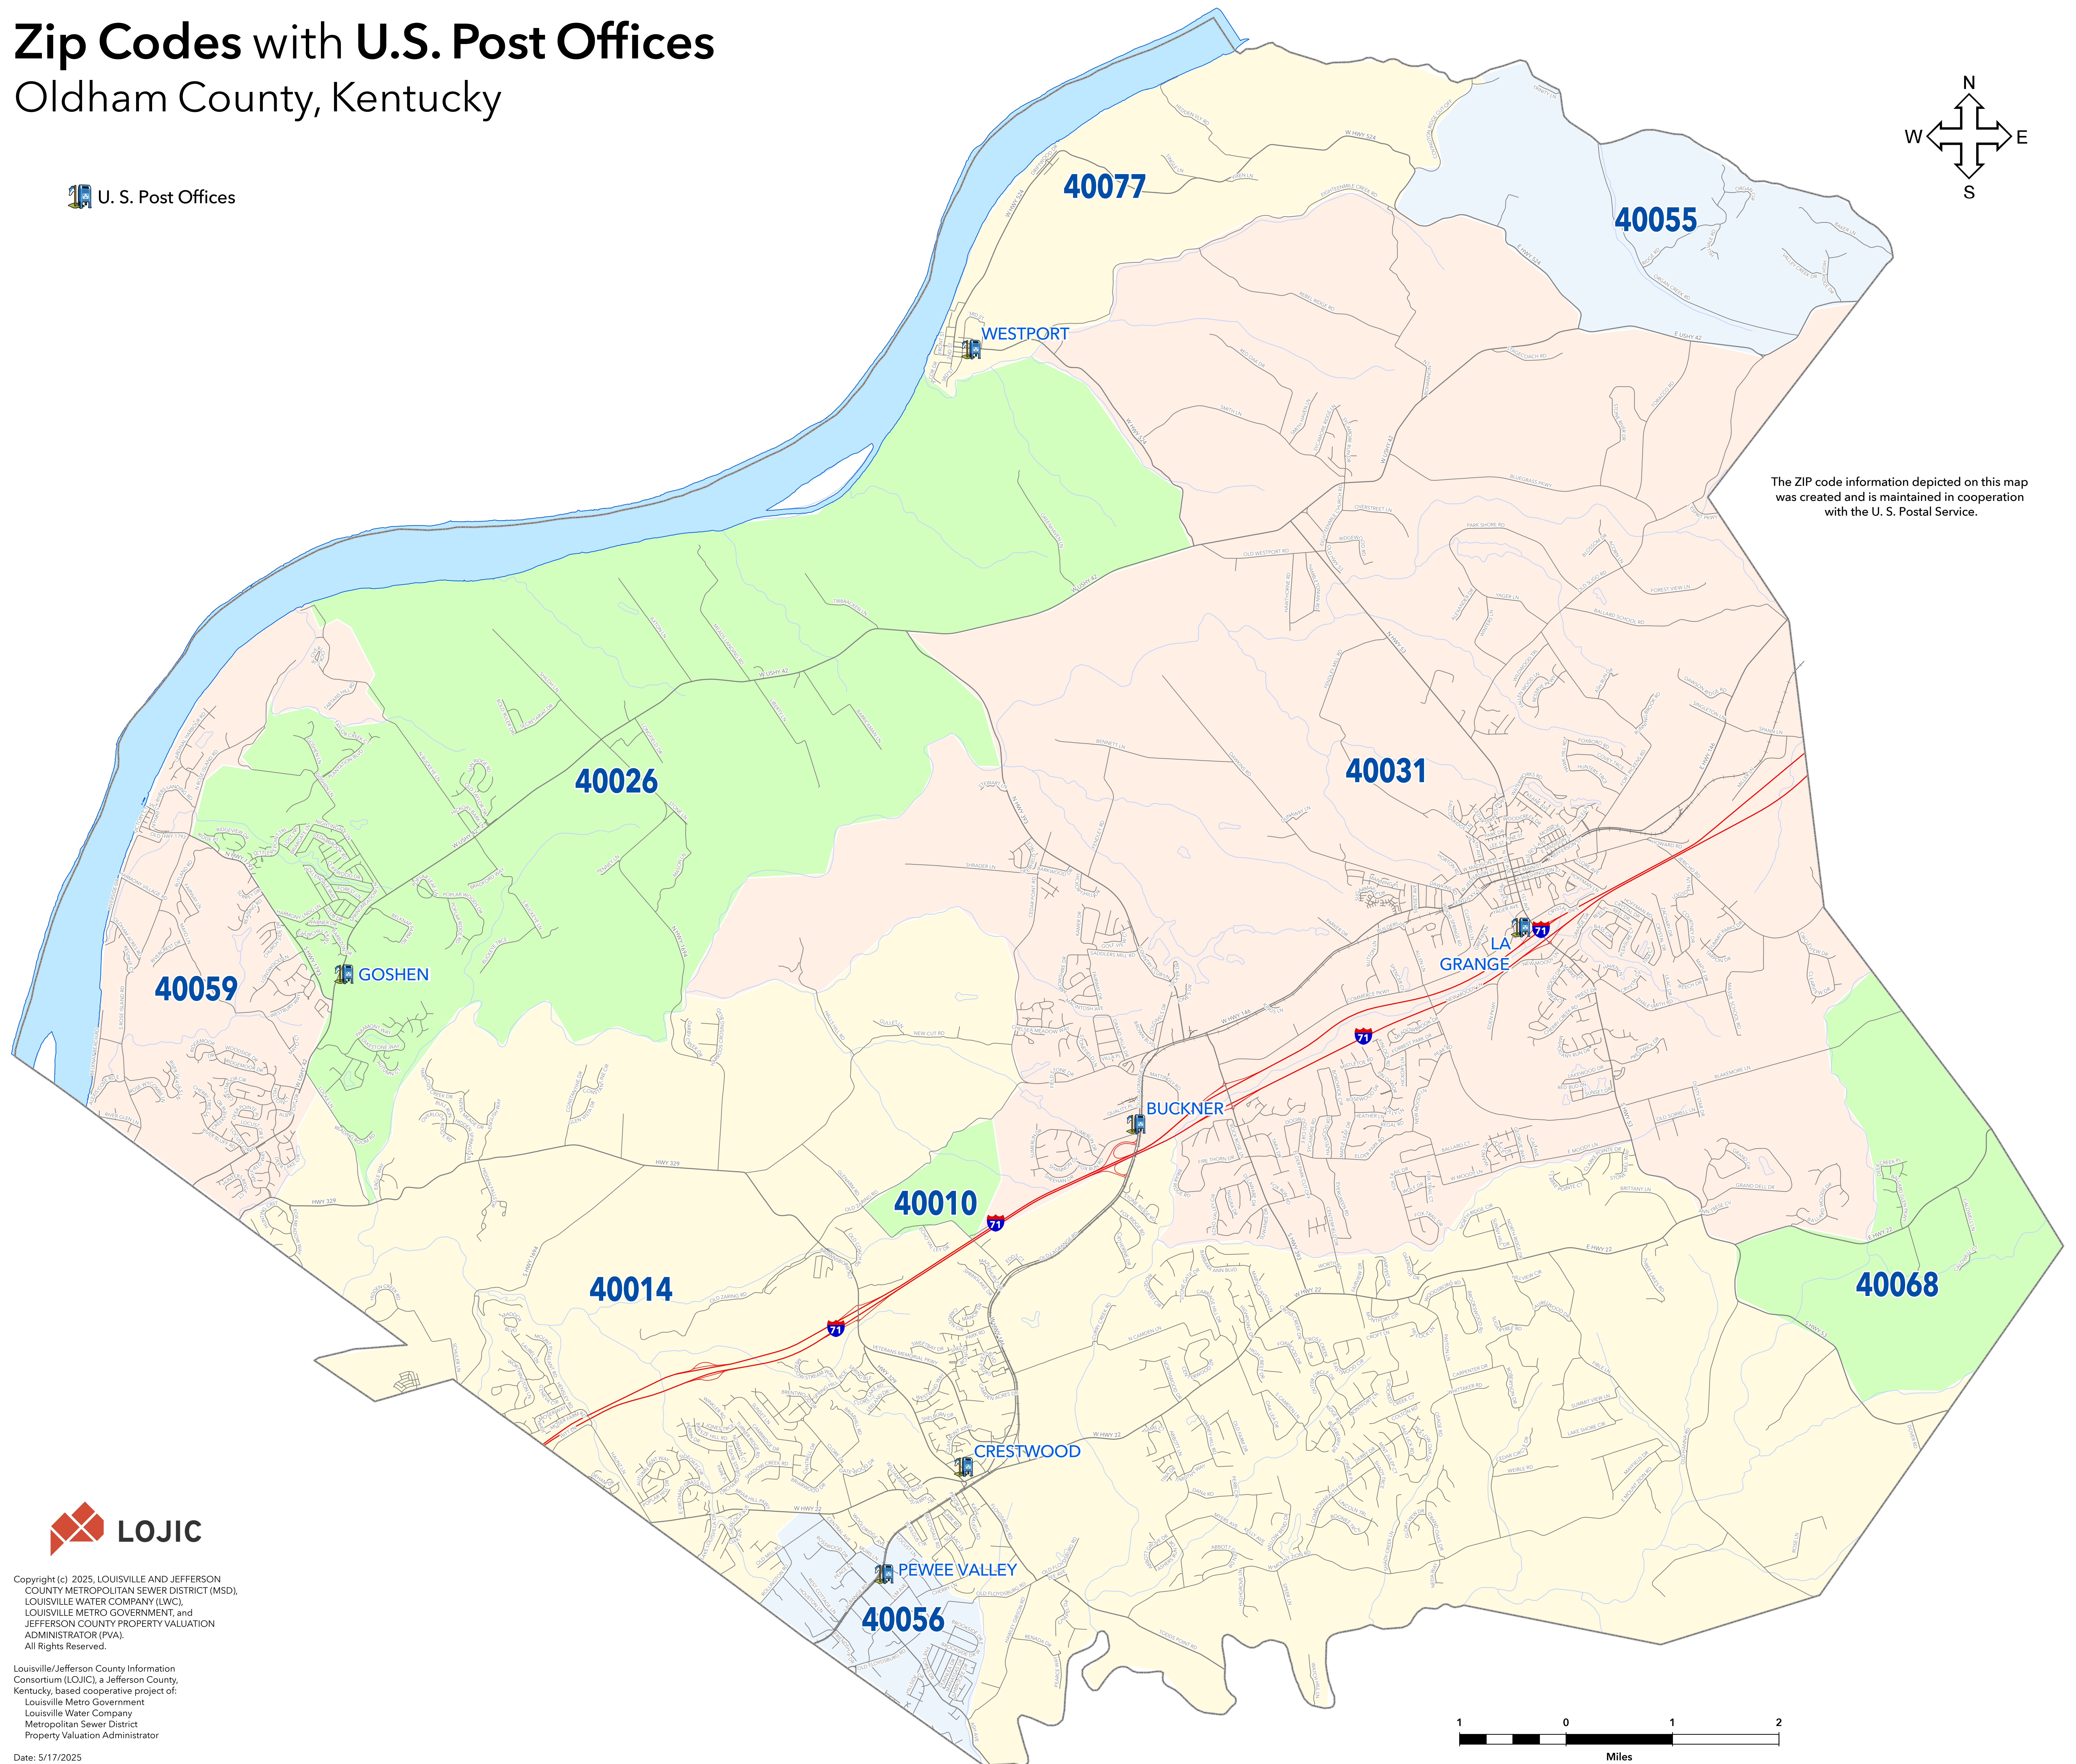

Zip Codes with U.S. Post Offices

Oldham County, Kentucky

U. S. Post Offices

The ZIP code information depicted on this map was created and is maintained in cooperation with the U. S. Postal Service.

Copyright (c) 2025, LOUISVILLE AND JEFFERSON COUNTY METROPOLITAN SEWER DISTRICT (MSD), LOUISVILLE WATER COMPANY (LWC), LOUISVILLE METRO GOVERNMENT, and JEFFERSON COUNTY PROPERTY VALUATION ADMINISTRATOR (PVA). All Rights Reserved.

Date: 5/17/2025