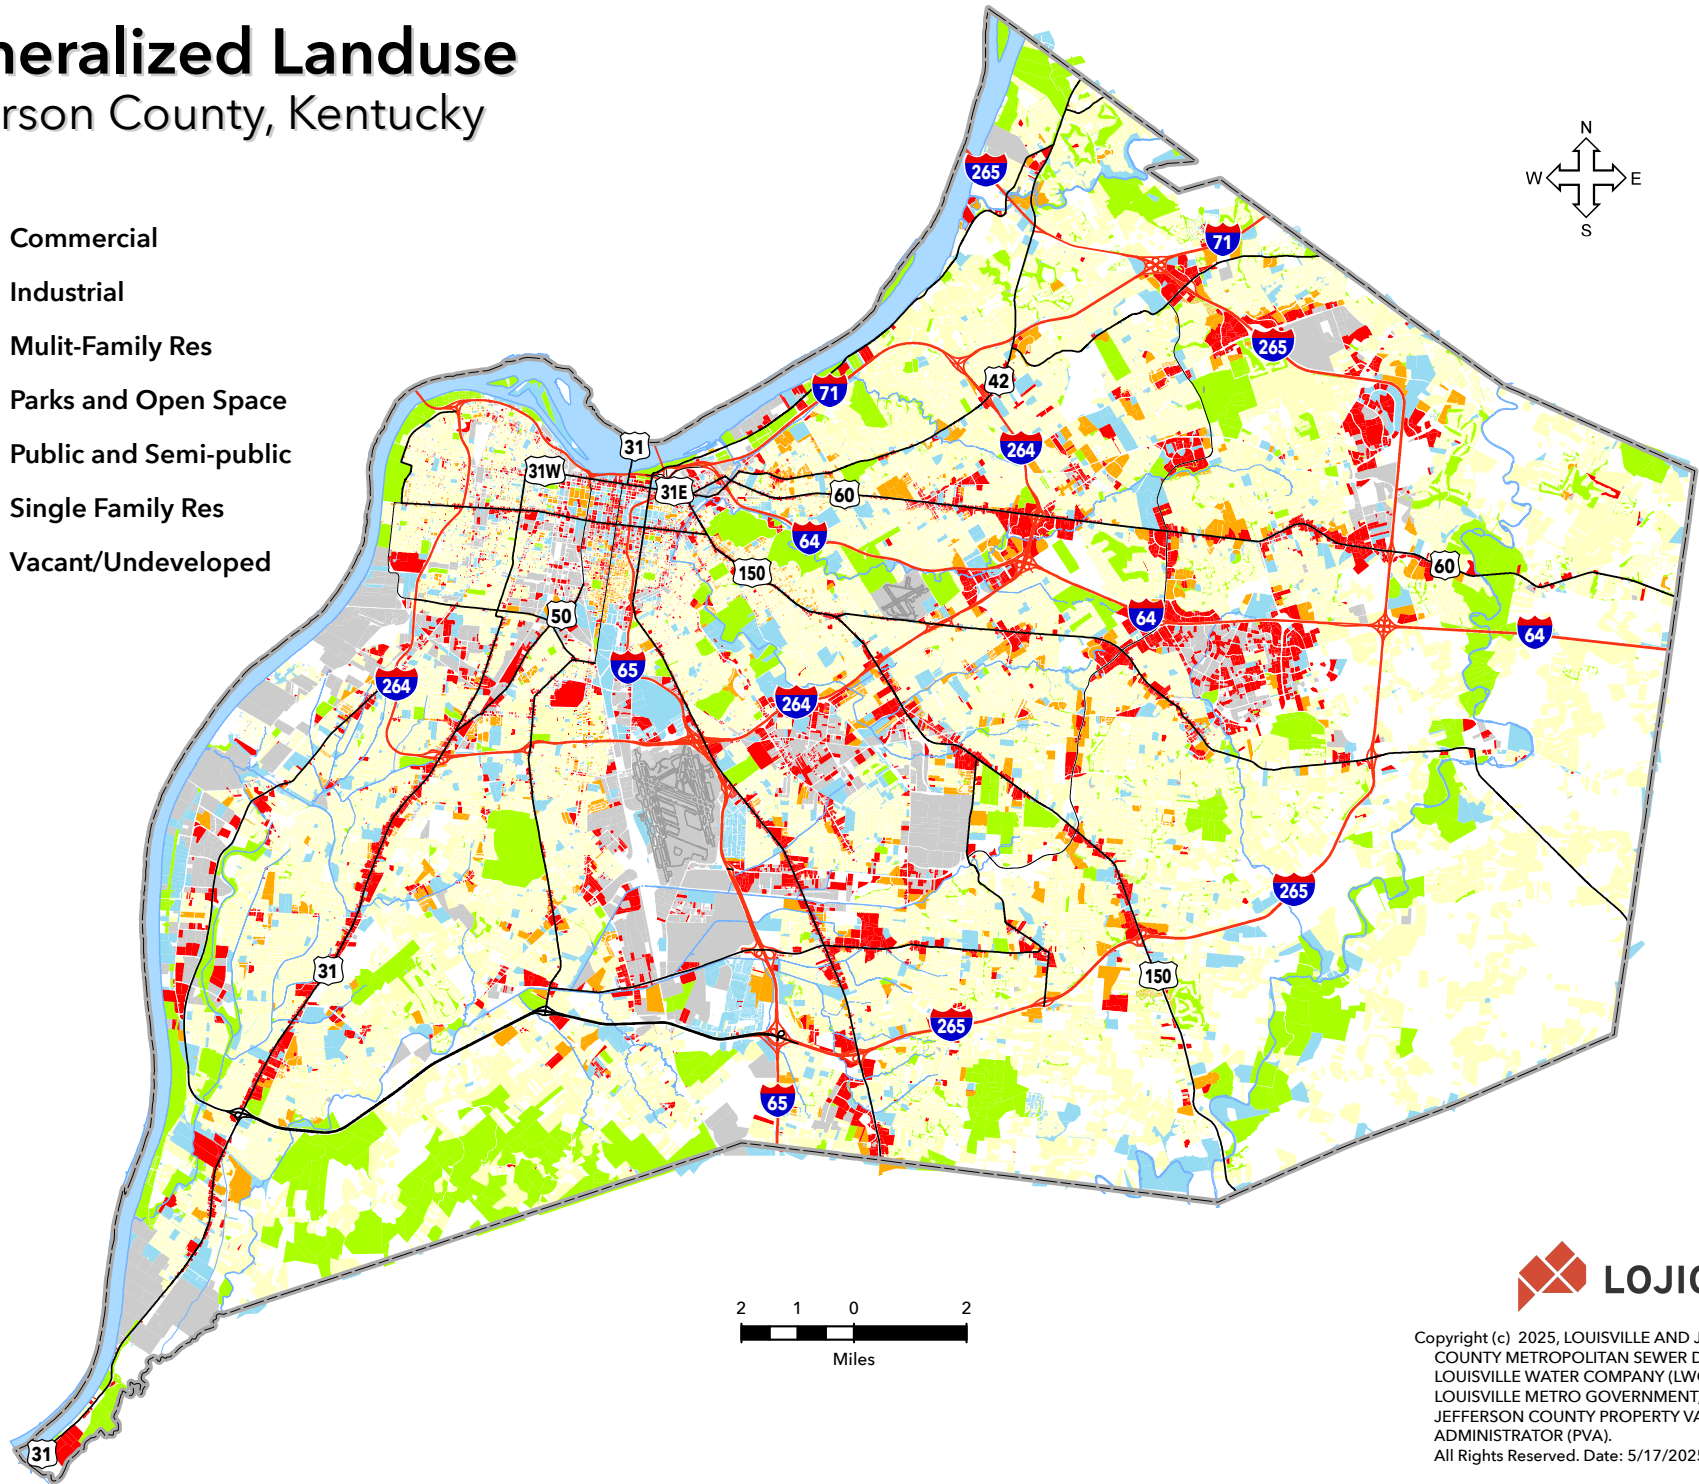

Generalized Landuse

Jefferson County, Kentucky

- Commercial
- Industrial
- Mult-Family Res
- Parks and Open Space
- Public and Semi-public
- Single Family Res
- Vacant/Undeveloped

Copyright (c) 2025, LOUISVILLE AND JEFFERSON COUNTY METROPOLITAN SEWER DISTRICT (MSD), LOUISVILLE WATER COMPANY (LWC), LOUISVILLE METRO GOVERNMENT, and JEFFERSON COUNTY PROPERTY VALUATION ADMINISTRATOR (PVA).
All Rights Reserved. Date: 5/17/2025