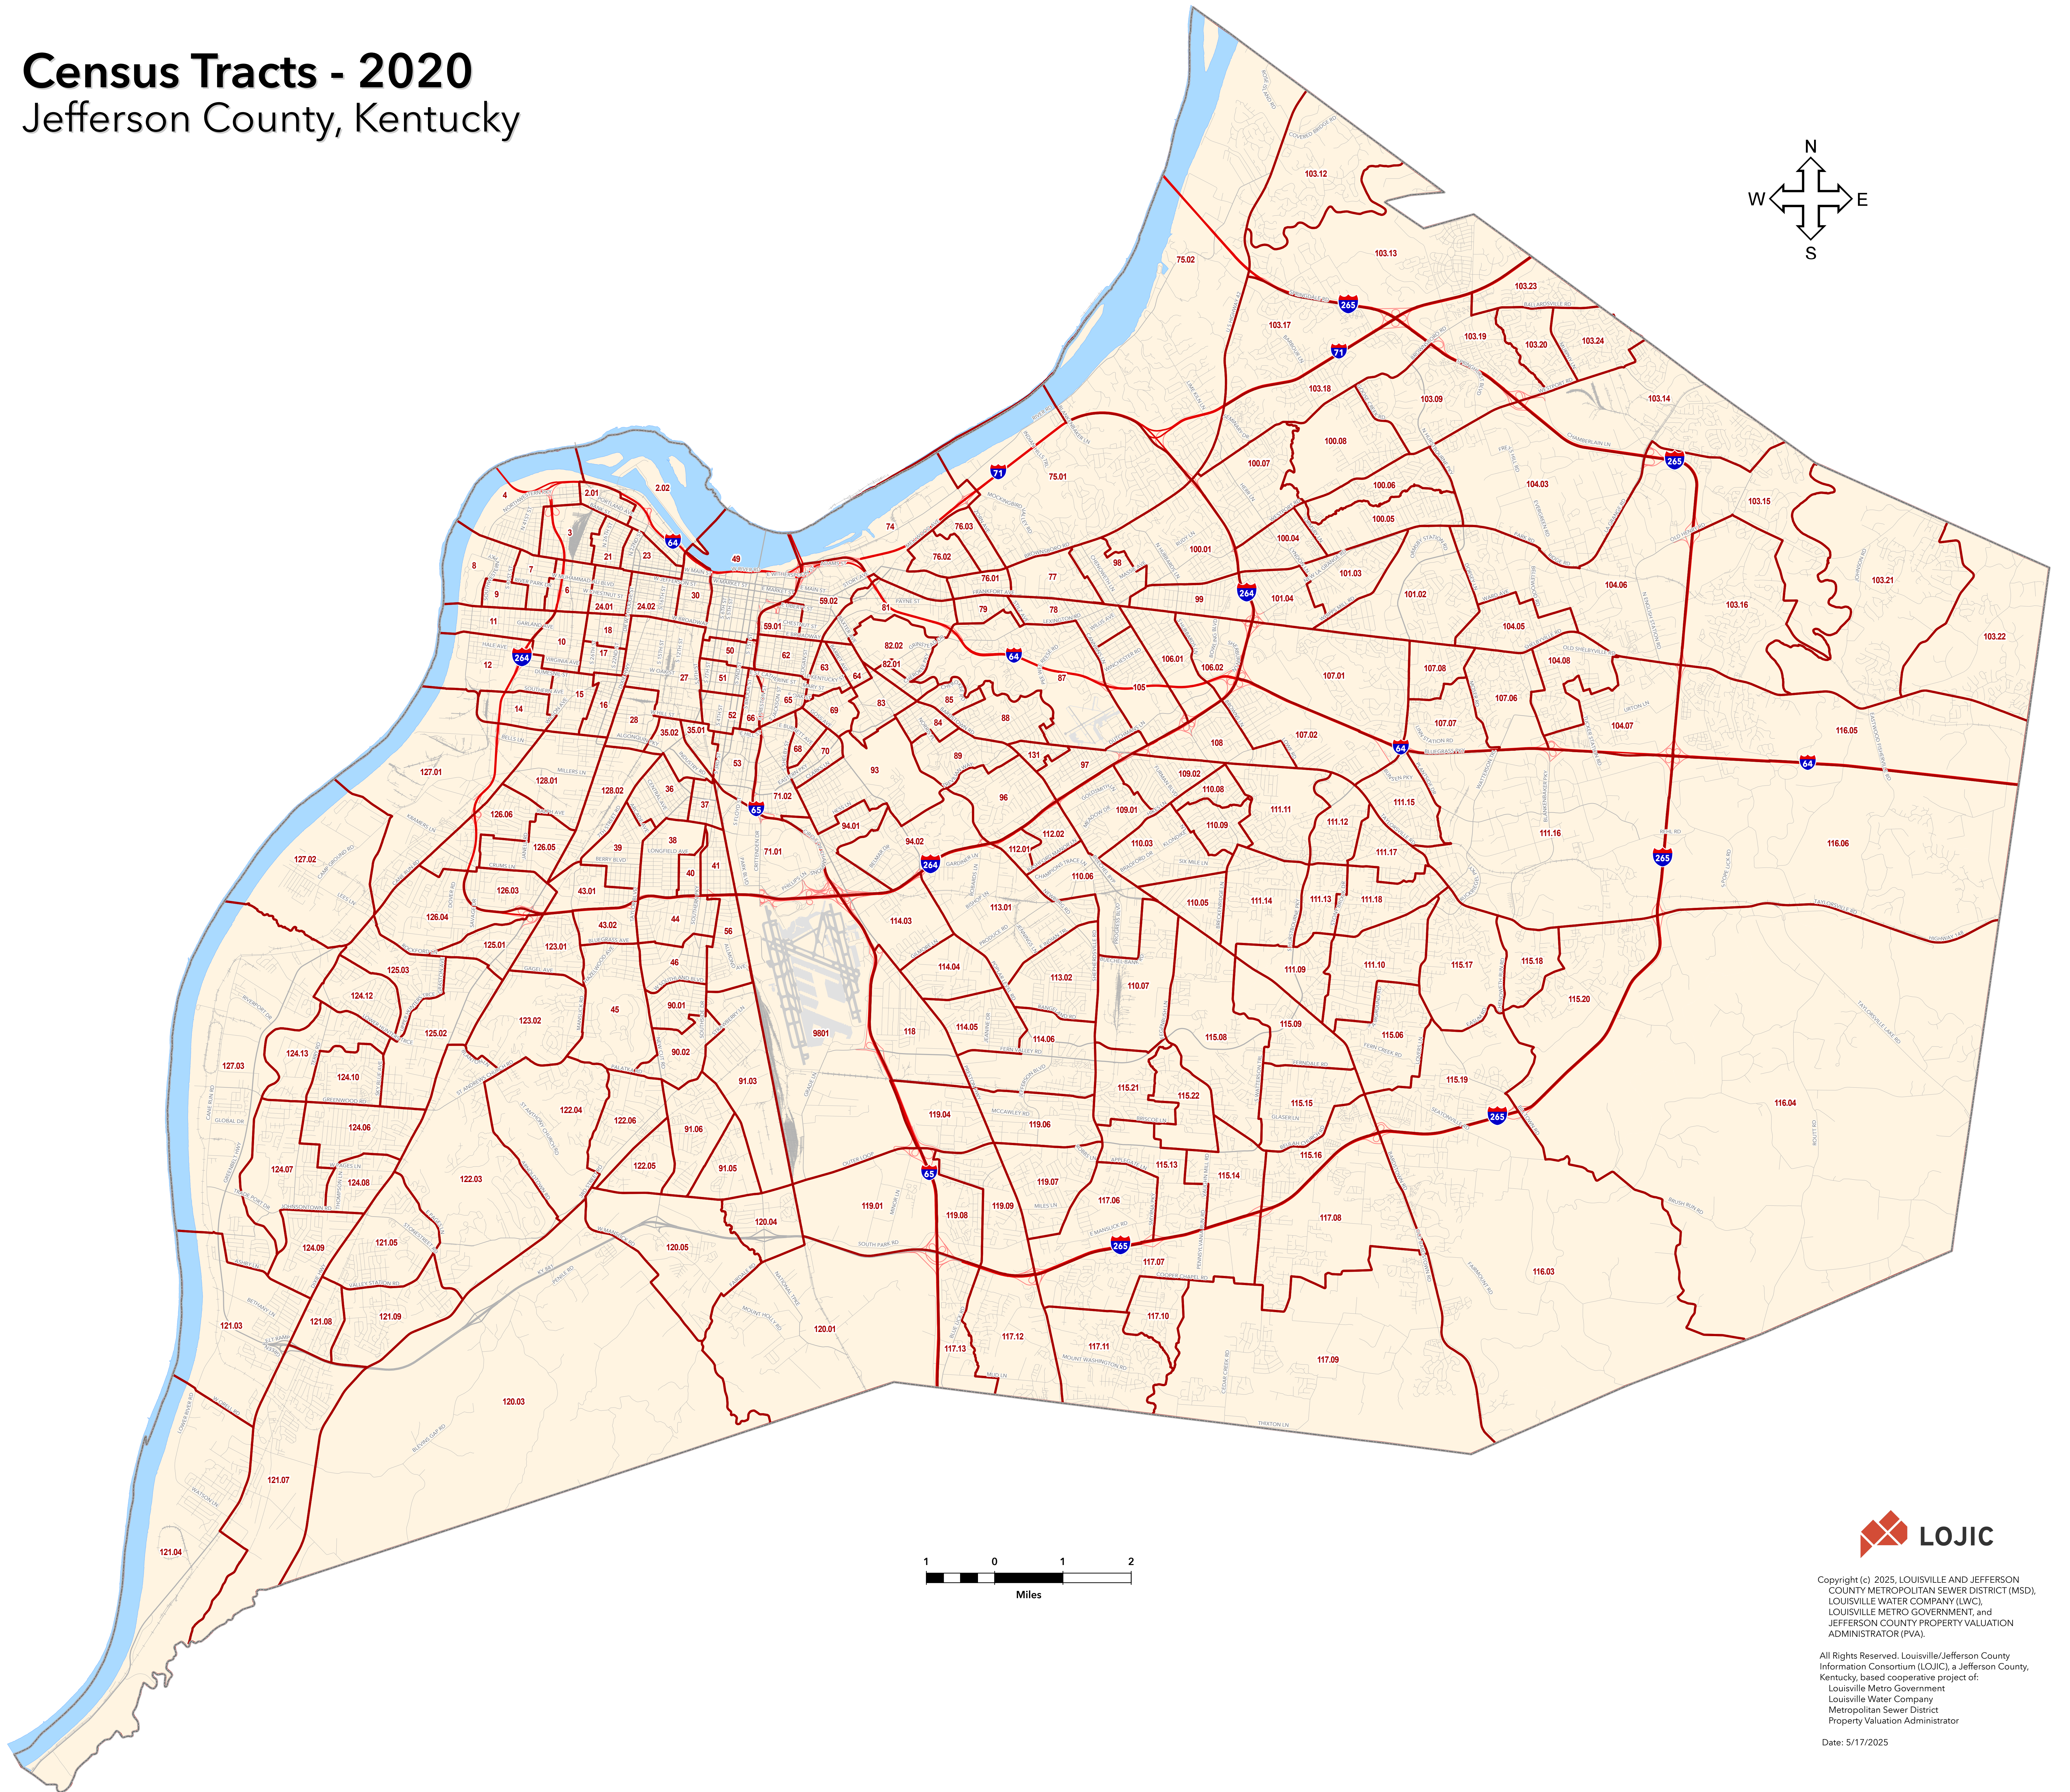

Census Tracts - 2020

Jefferson County, Kentucky

Copyright (c) 2025, LOUISVILLE AND JEFFERSON COUNTY METROPOLITAN SEWER DISTRICT (MSD), LOUISVILLE WATER COMPANY (LWC), LOUISVILLE METRO GOVERNMENT, and JEFFERSON COUNTY PROPERTY VALUATION ADMINISTRATOR (PVA).

Date: 5/17/2025