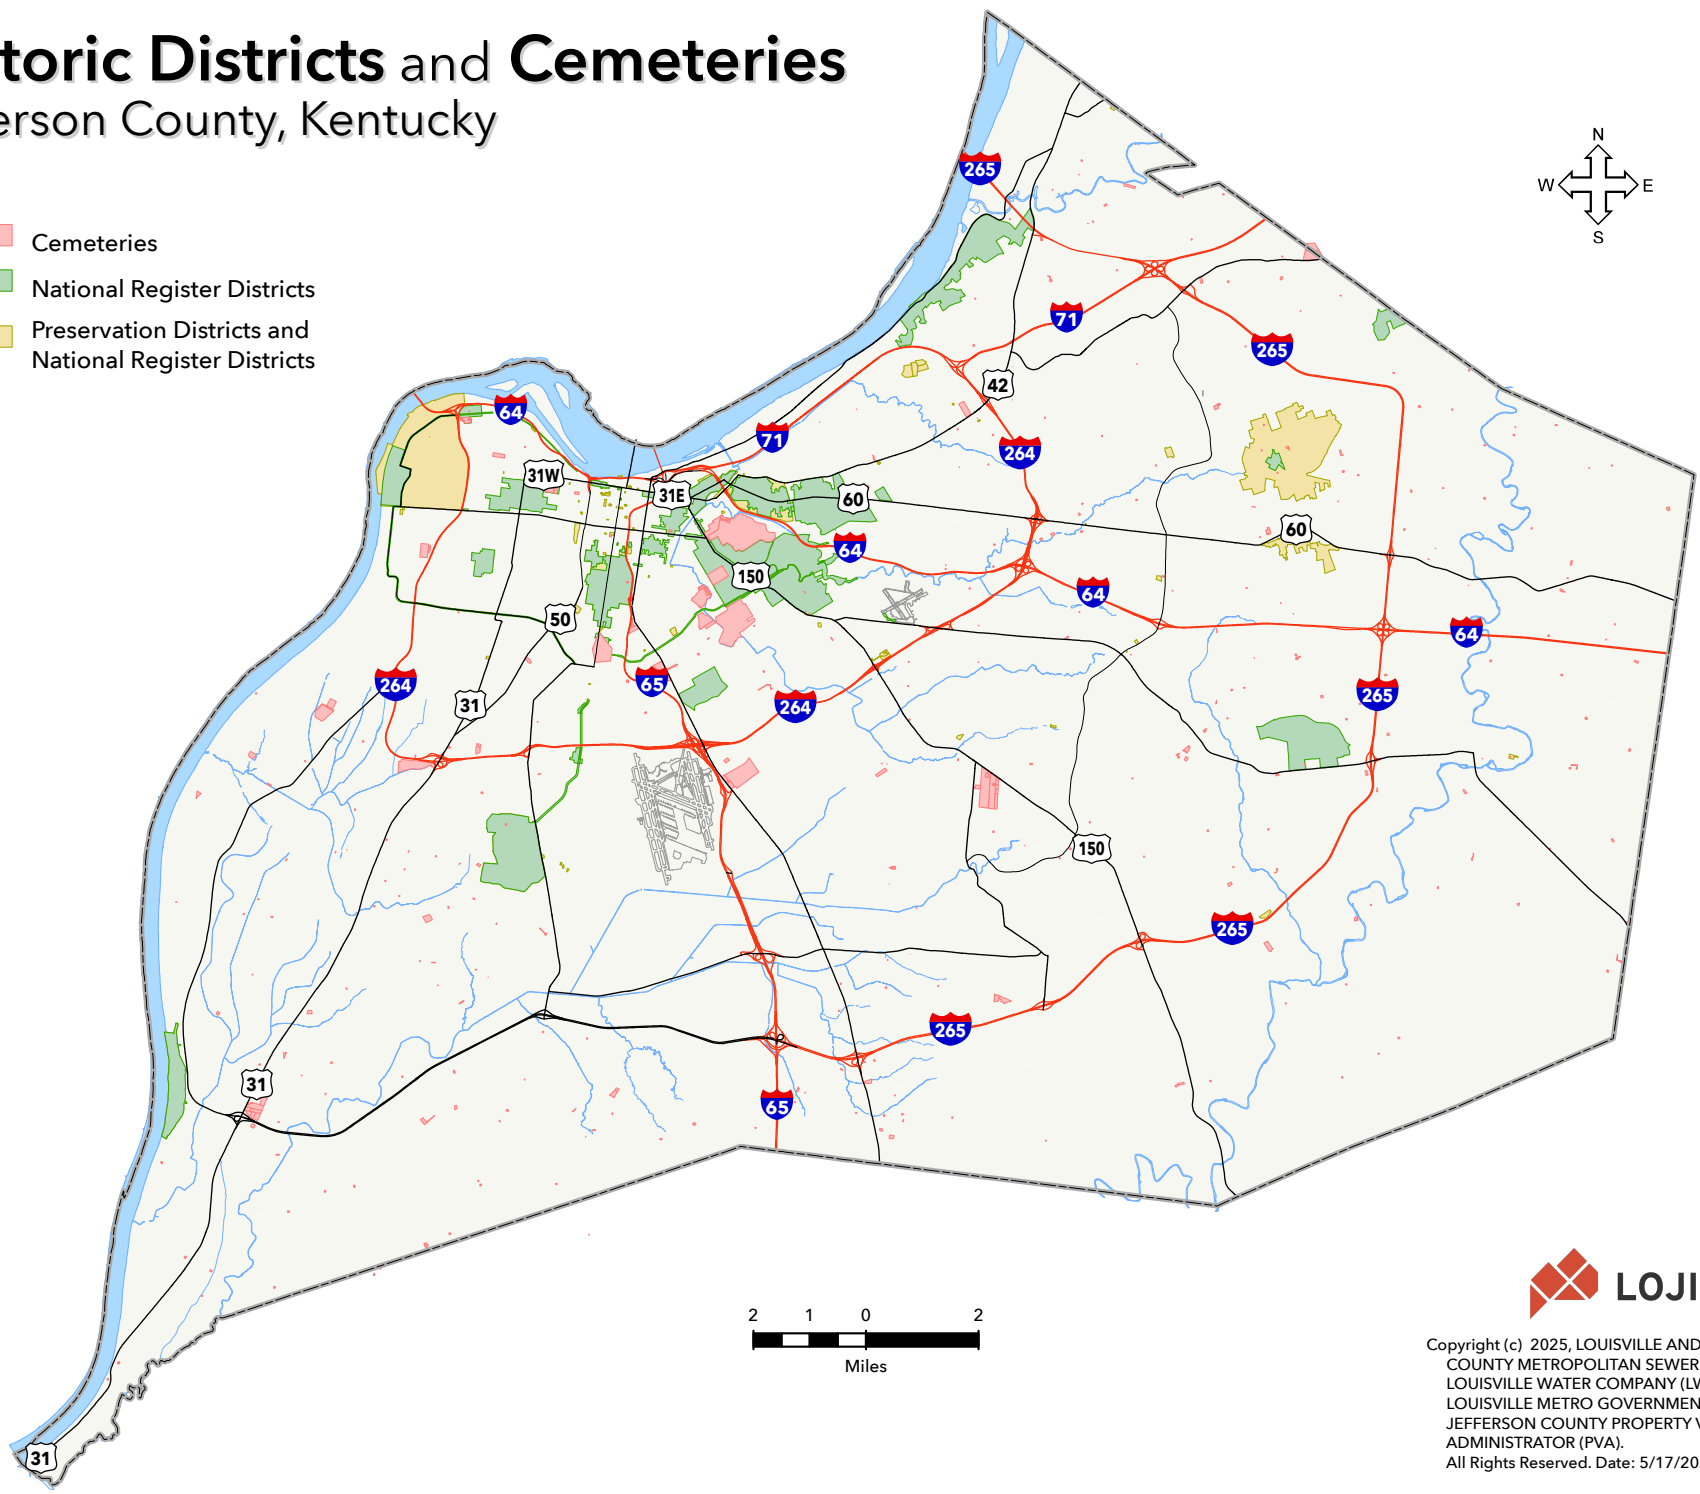

Historic Districts and Cemeteries

Jefferson County, Kentucky

-  Cemeteries
-  National Register Districts
-  Preservation Districts and National Register Districts

Copyright (c) 2025, LOUISVILLE AND JEFFERSON COUNTY METROPOLITAN SEWER DISTRICT (MSD), LOUISVILLE WATER COMPANY (LWC), LOUISVILLE METRO GOVERNMENT, and JEFFERSON COUNTY PROPERTY VALUATION ADMINISTRATOR (PVA). All Rights Reserved. Date: 5/17/2025