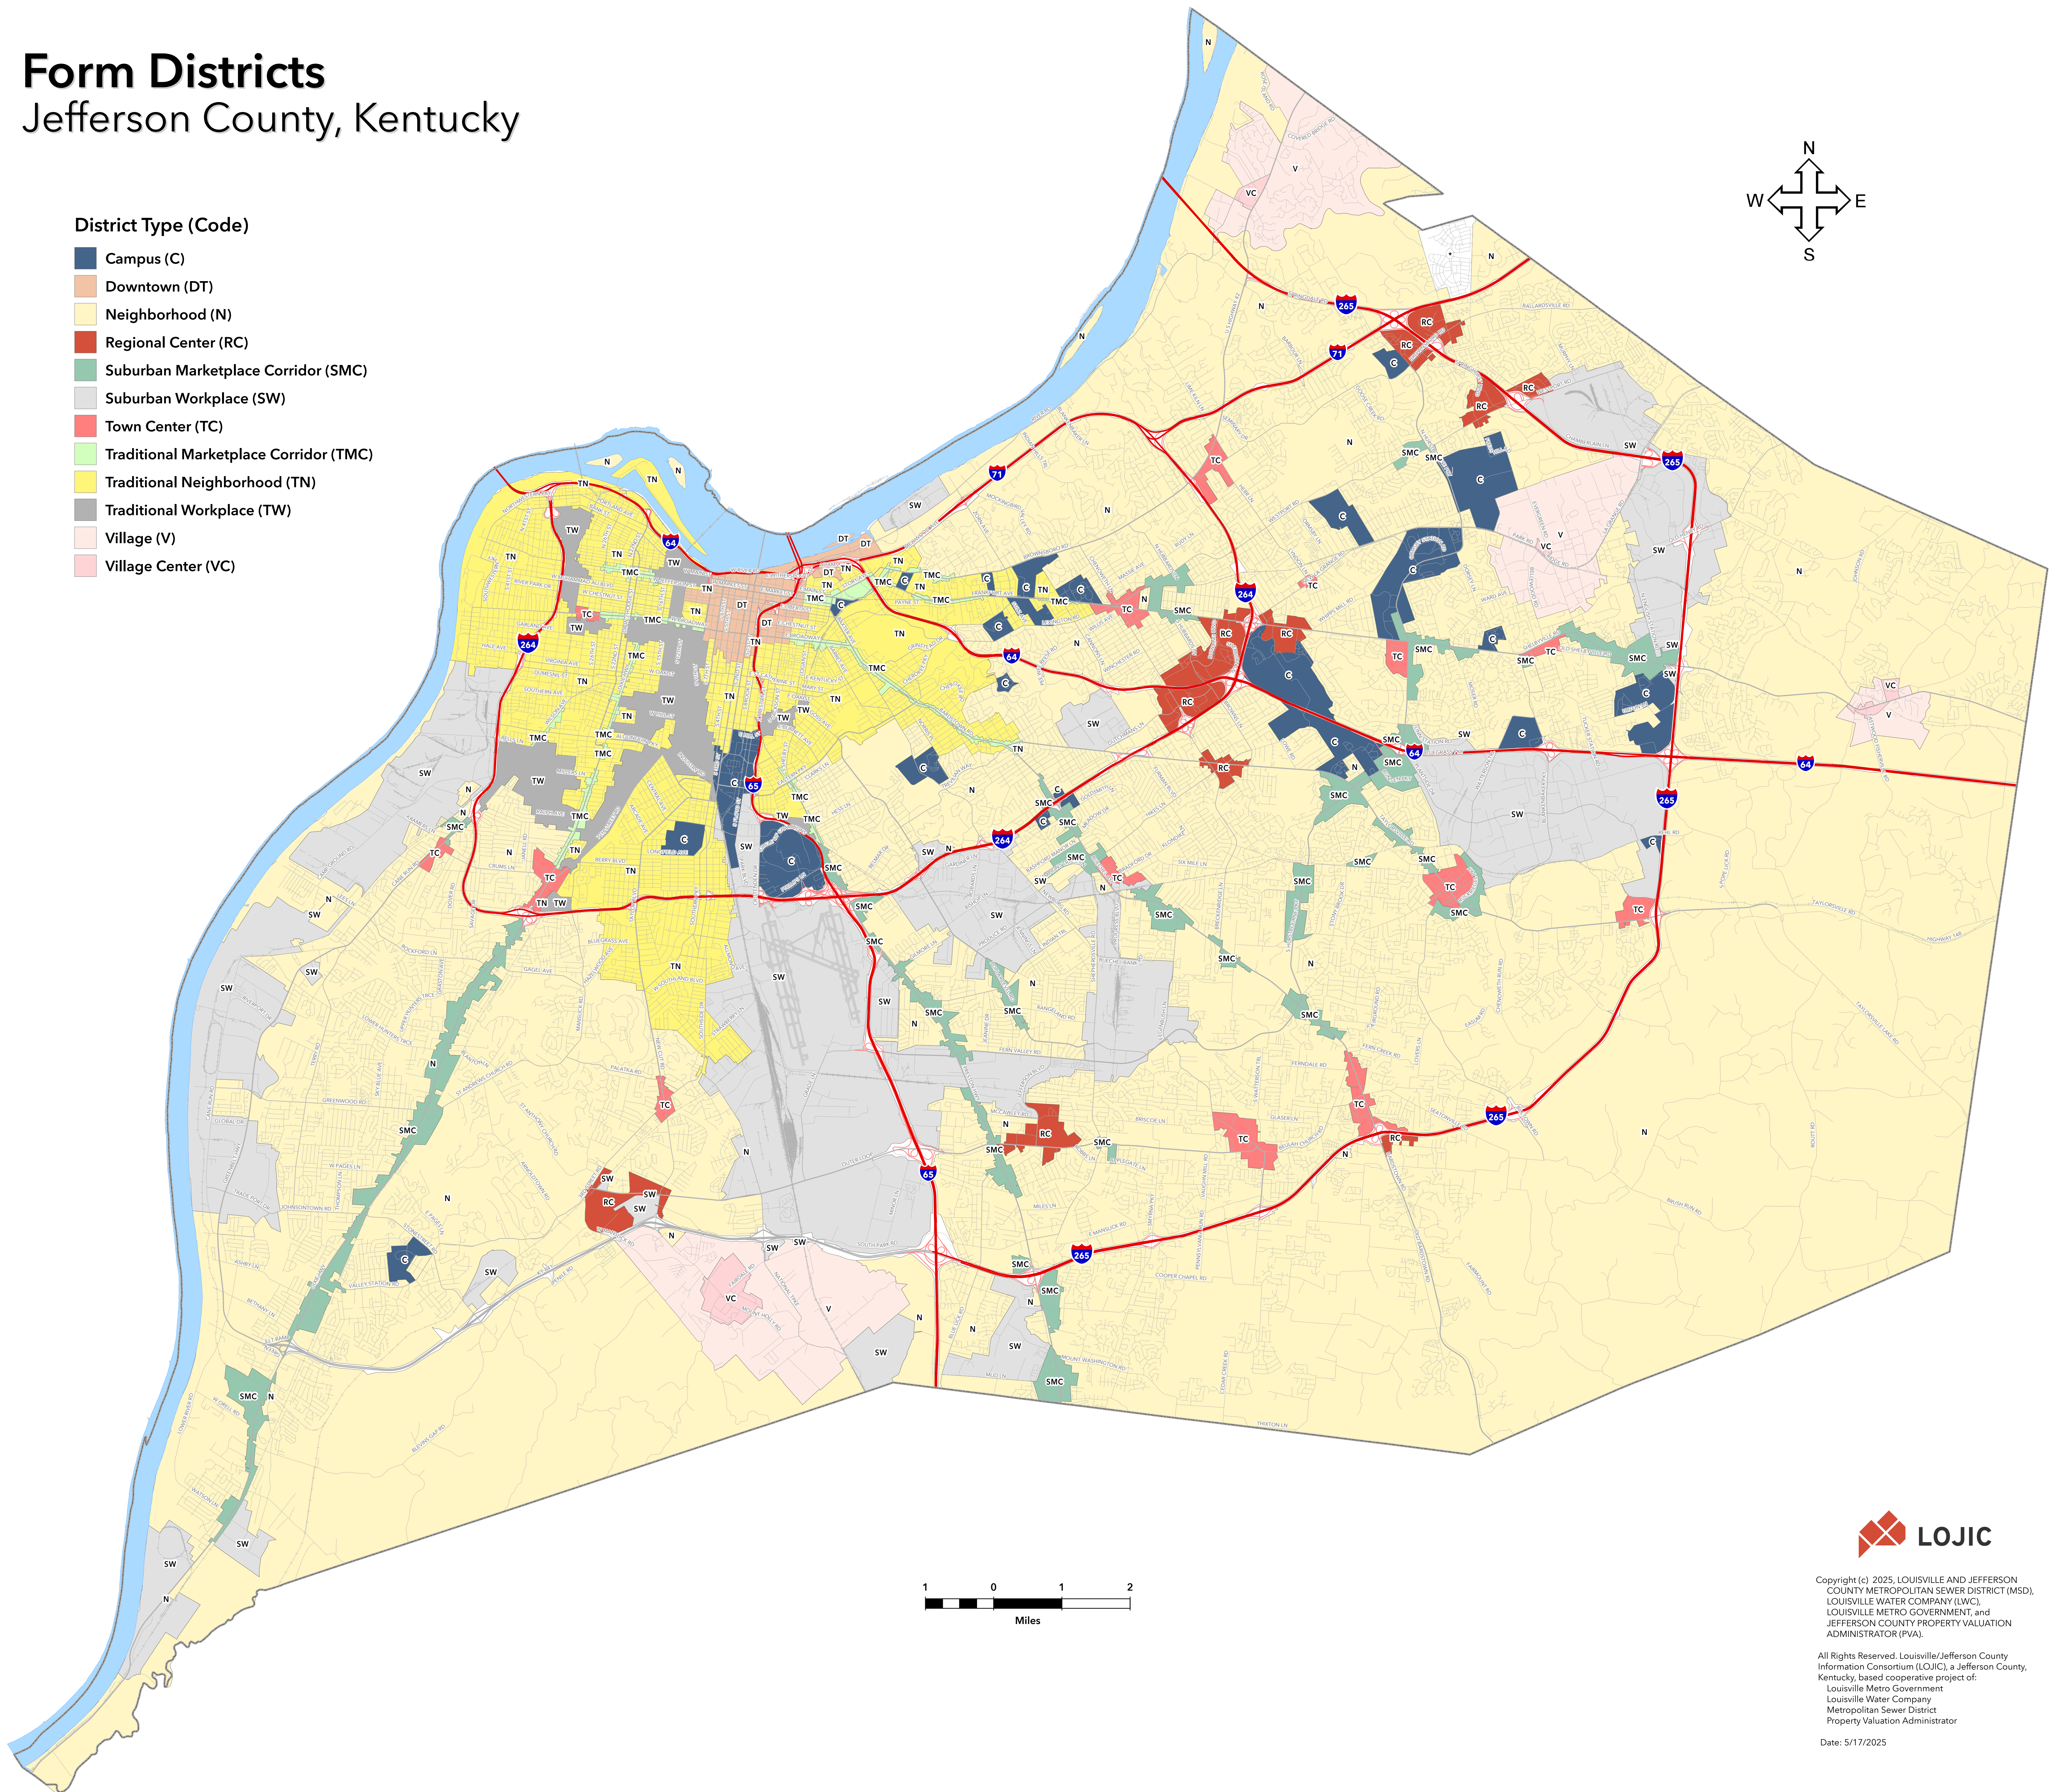

Form Districts

Jefferson County, Kentucky

District Type (Code)

- Campus (C)
- Downtown (DT)
- Neighborhood (N)
- Regional Center (RC)
- Suburban Marketplace Corridor (SMC)
- Suburban Workplace (SW)
- Town Center (TC)
- Traditional Marketplace Corridor (TMC)
- Traditional Neighborhood (TN)
- Traditional Workplace (TW)
- Village (V)
- Village Center (VC)

Copyright (c) 2025, LOUISVILLE AND JEFFERSON COUNTY METROPOLITAN SEWER DISTRICT (MSD), LOUISVILLE WATER COMPANY (LWC), LOUISVILLE METRO GOVERNMENT, and JEFFERSON COUNTY PROPERTY VALUATION ADMINISTRATOR (PVA).

Date: 5/17/2025