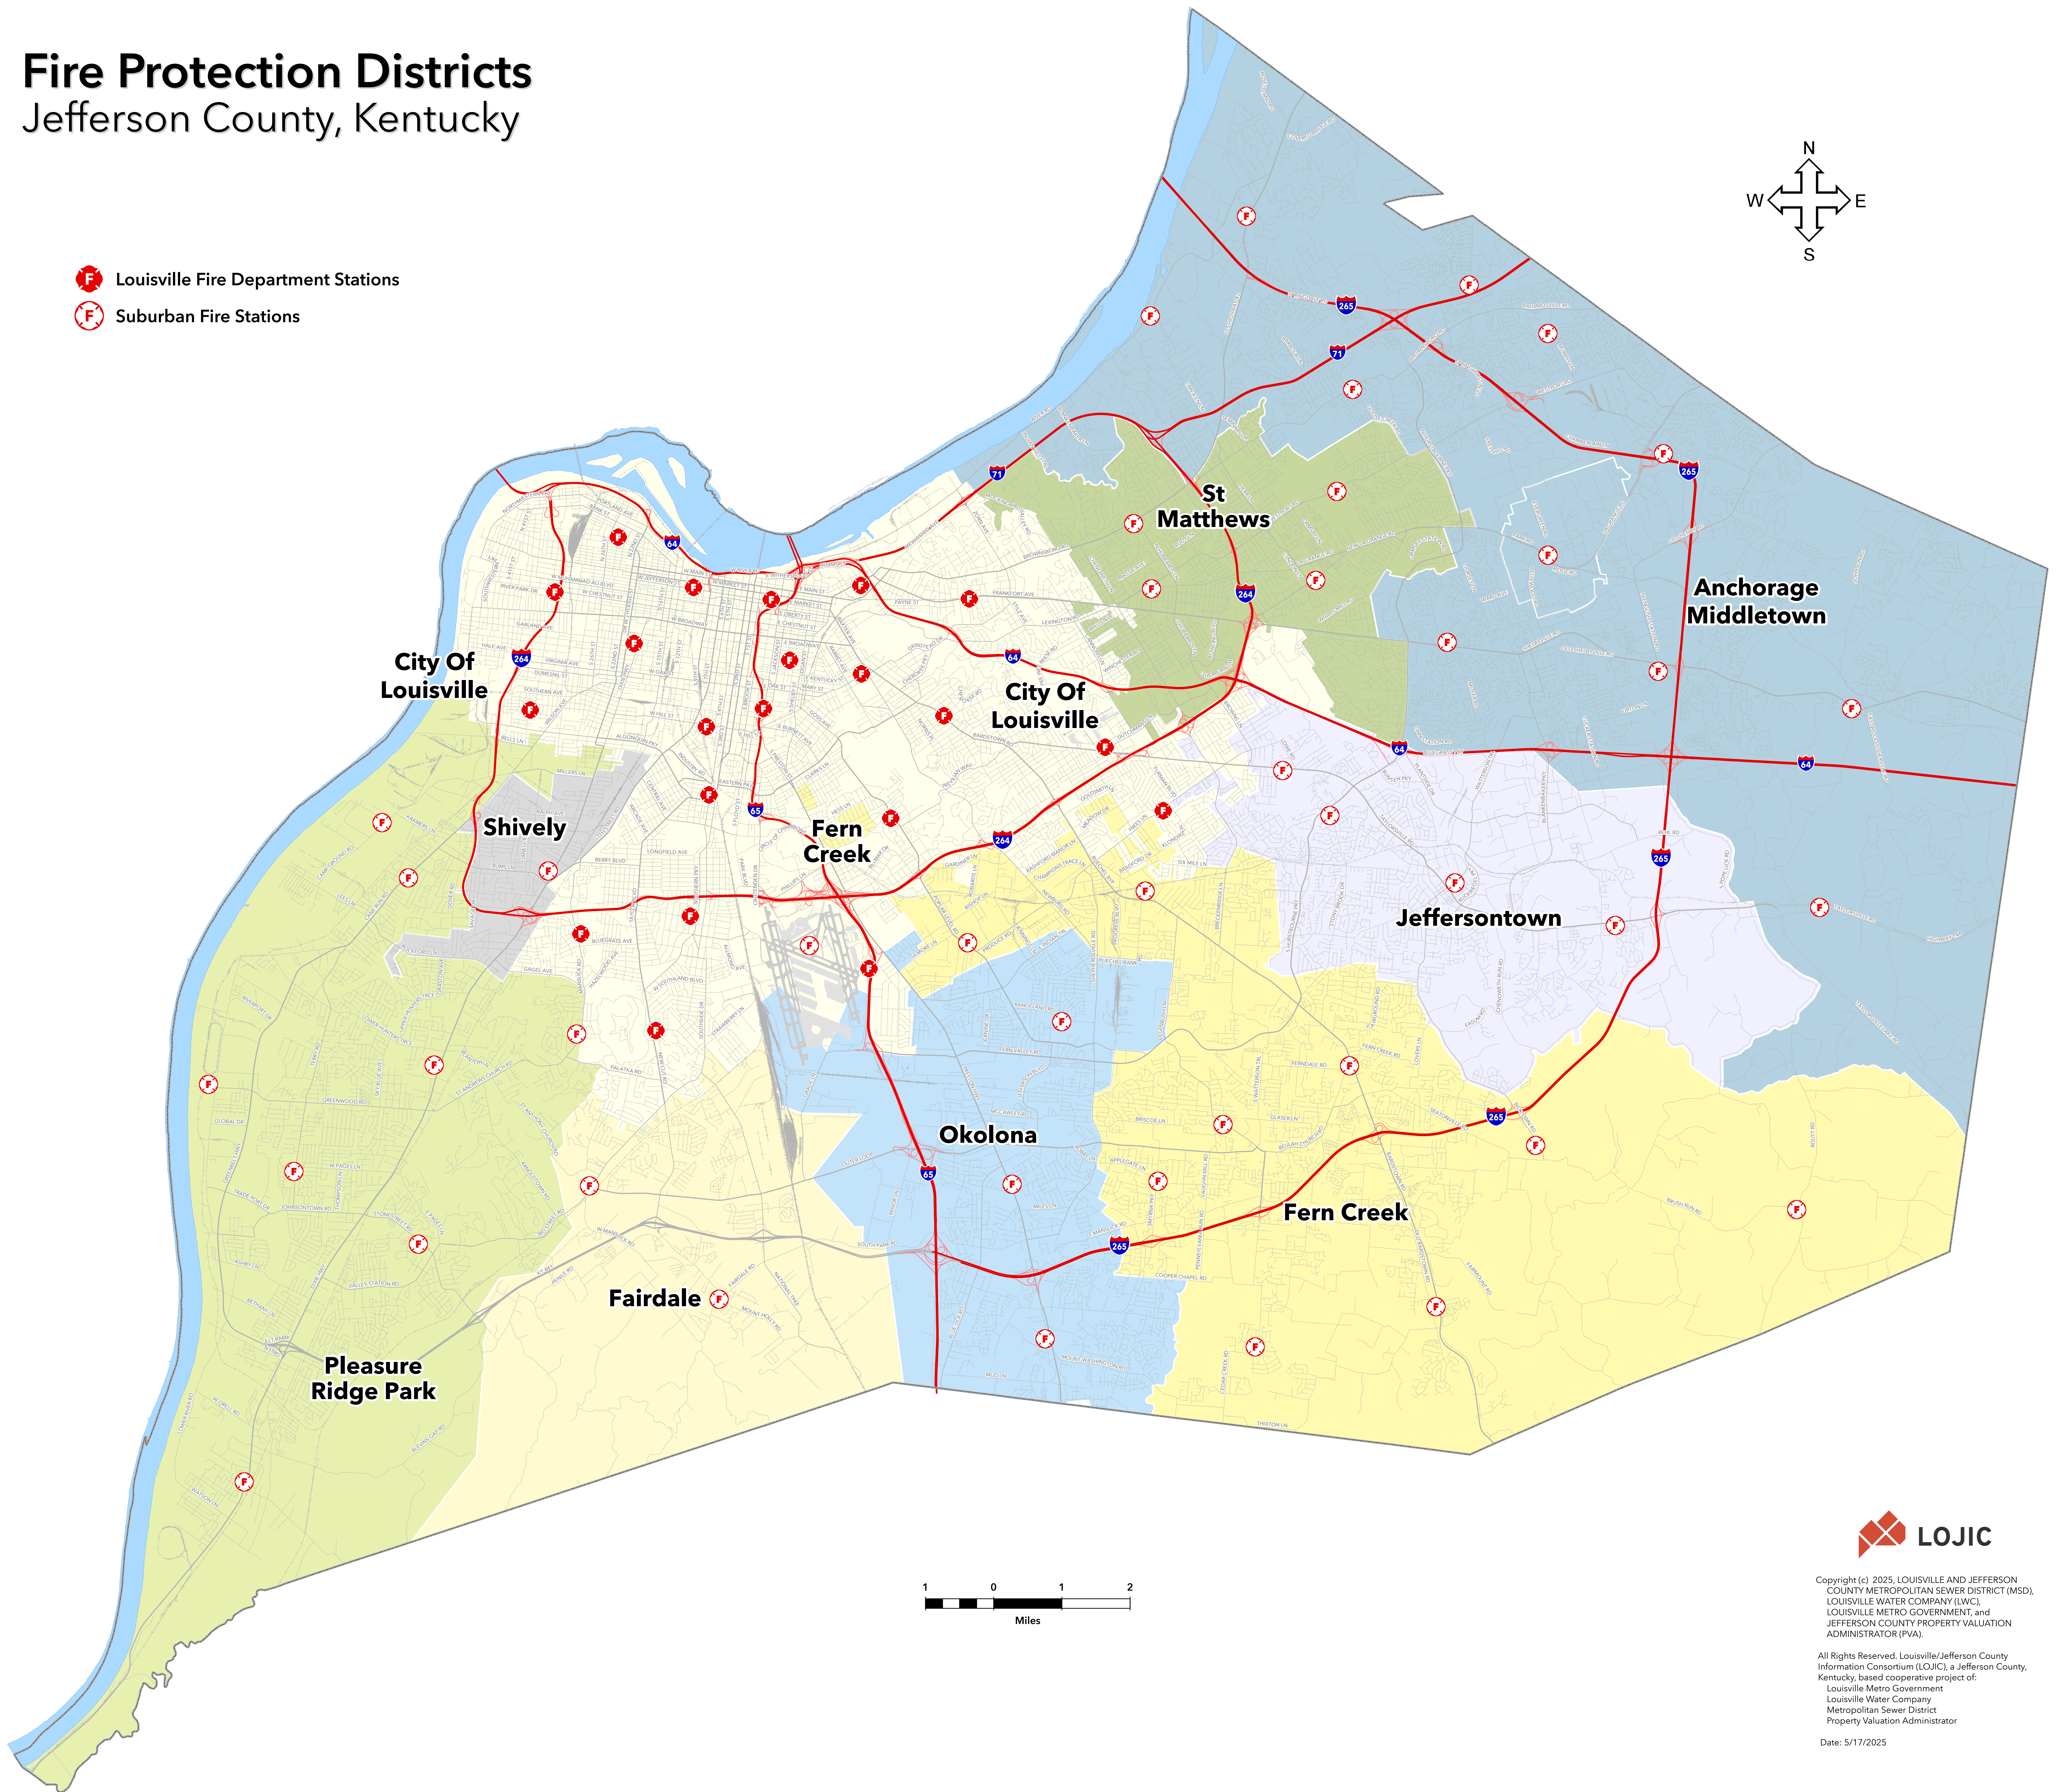

Fire Protection Districts

Jefferson County, Kentucky

- Louisville Fire Department Stations
- Suburban Fire Stations

Copyright (c) 2025, LOUISVILLE AND JEFFERSON COUNTY METROPOLITAN SEWER DISTRICT (MSD), LOUISVILLE WATER COMPANY (LWC), LOUISVILLE METRO GOVERNMENT, and JEFFERSON COUNTY PROPERTY VALUATION ADMINISTRATOR (PVA).

Date: 5/17/2025