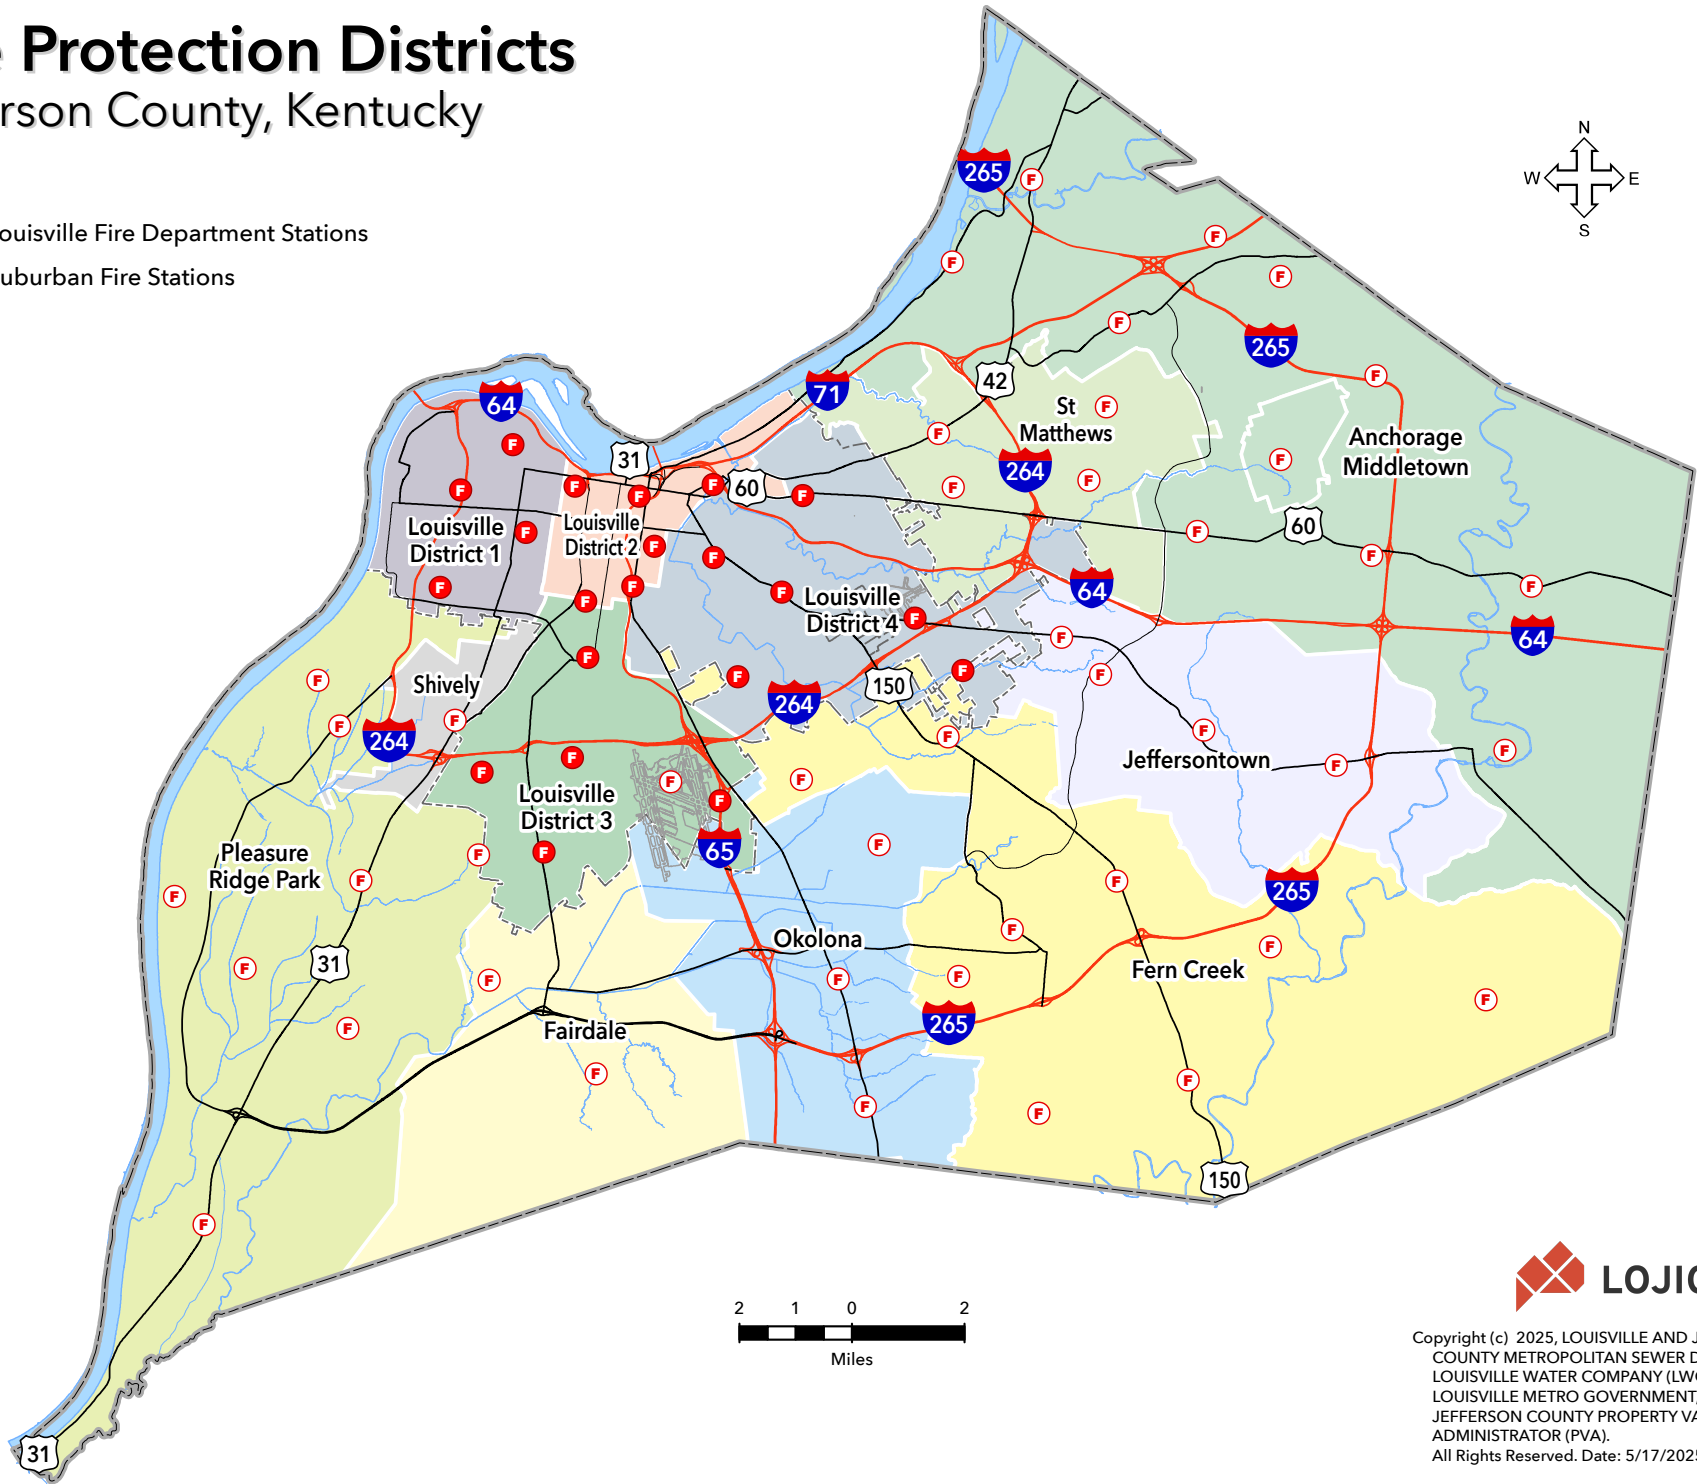

Fire Protection Districts

Jefferson County, Kentucky

-  Louisville Fire Department Stations
-  Suburban Fire Stations

Copyright (c) 2025, LOUISVILLE AND JEFFERSON COUNTY METROPOLITAN SEWER DISTRICT (MSD), LOUISVILLE WATER COMPANY (LWC), LOUISVILLE METRO GOVERNMENT, and JEFFERSON COUNTY PROPERTY VALUATION ADMINISTRATOR (PVA). All Rights Reserved. Date: 5/17/2025