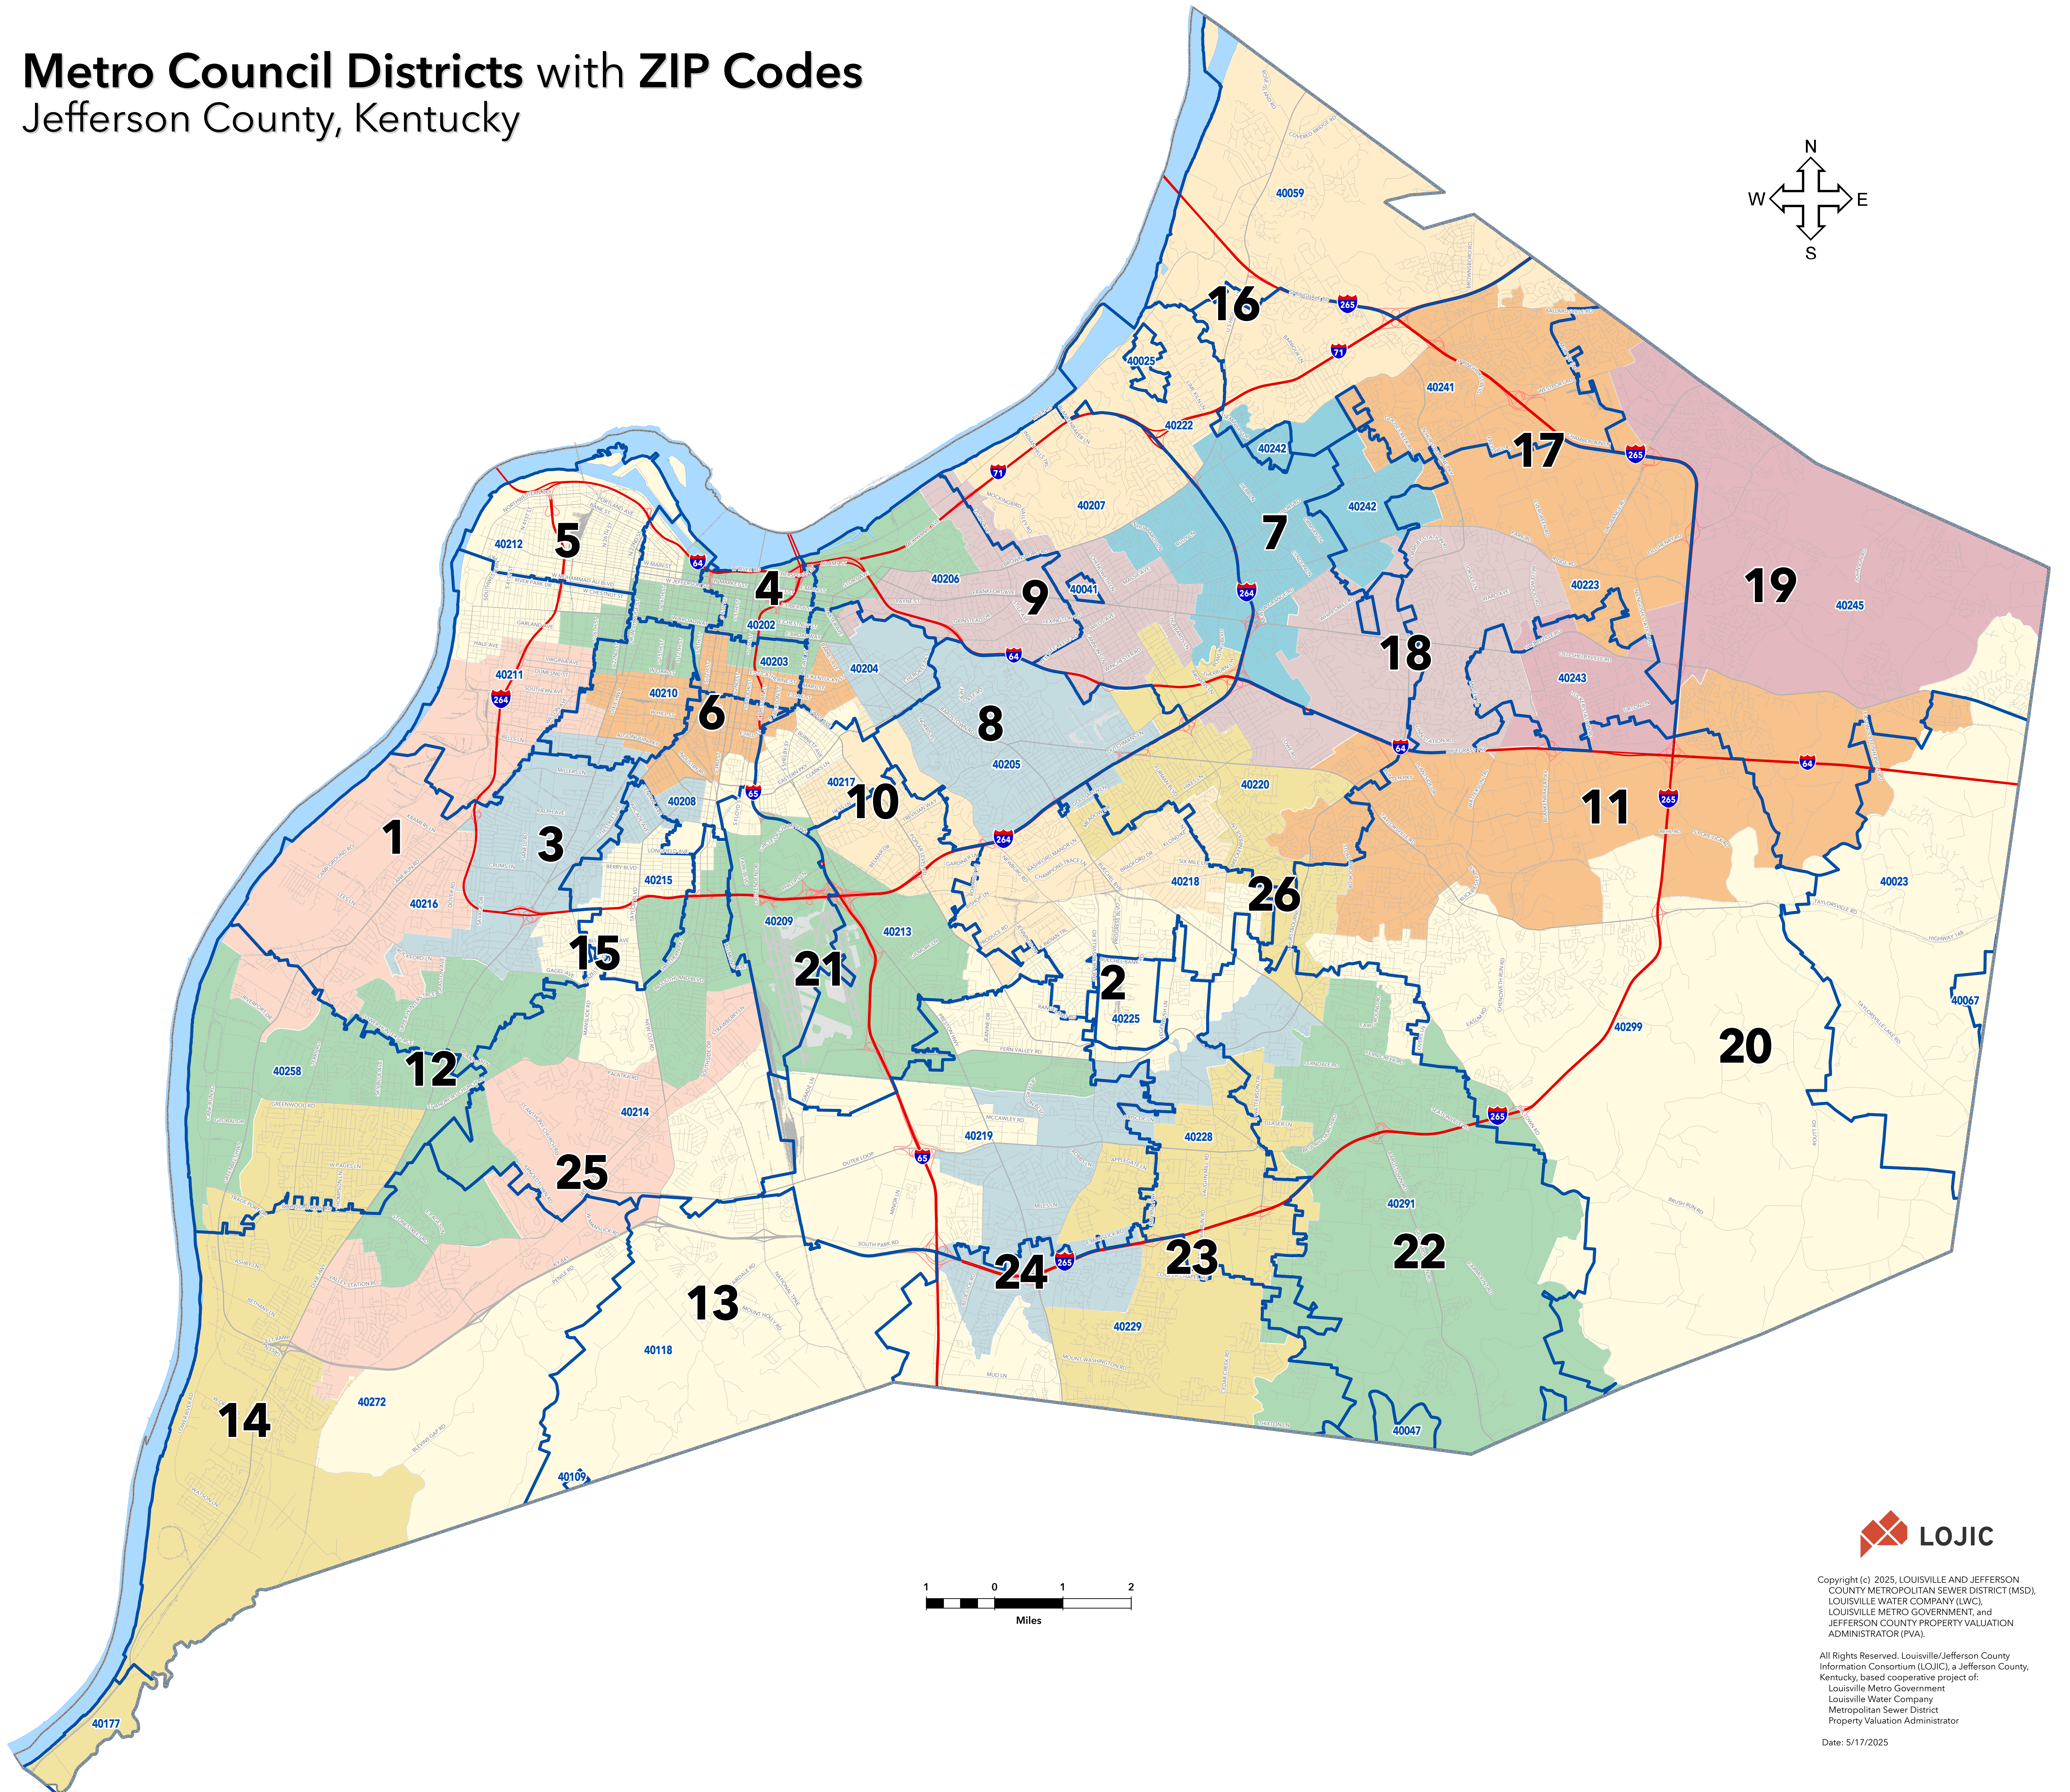

Metro Council Districts with ZIP Codes

Jefferson County, Kentucky

Copyright (c) 2025, LOUISVILLE AND JEFFERSON COUNTY METROPOLITAN SEWER DISTRICT (MSD), LOUISVILLE WATER COMPANY (LWC), LOUISVILLE METRO GOVERNMENT (LWG), and JEFFERSON COUNTY PROPERTY VALUATION ADMINISTRATOR (PVA).

Date: 5/17/2025