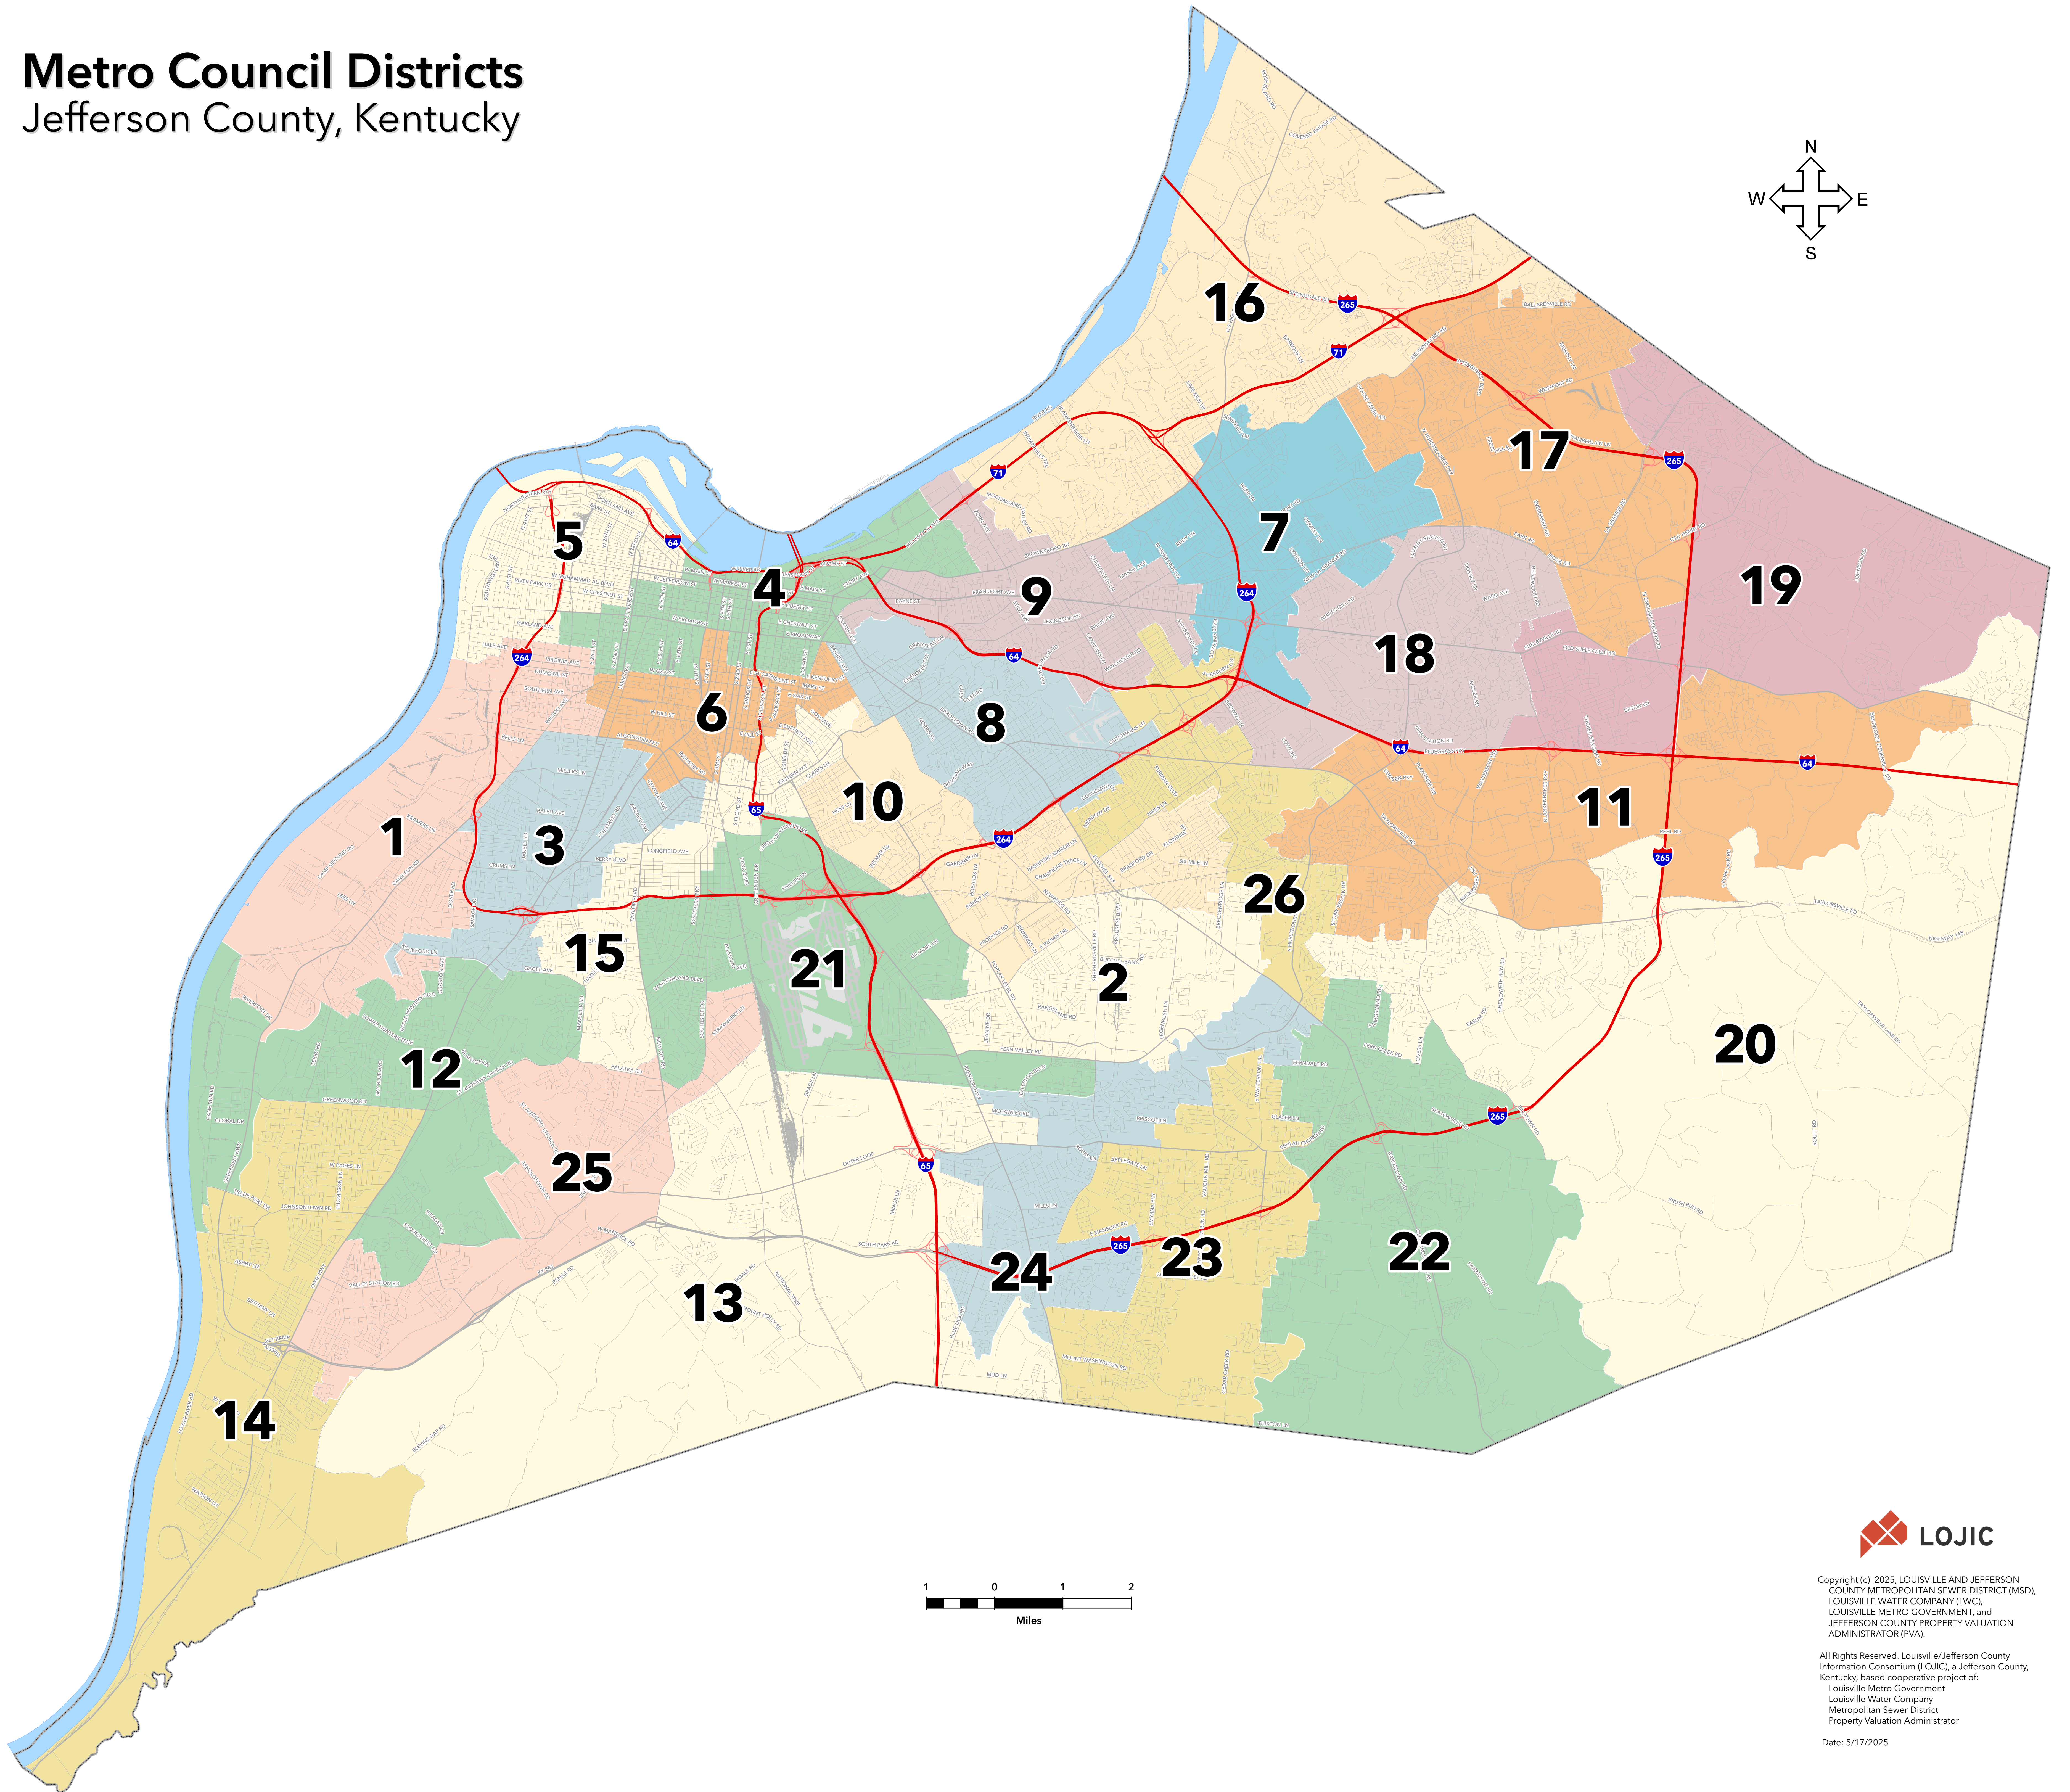

Metro Council Districts

Jefferson County, Kentucky

Copyright (c) 2025, LOUISVILLE AND JEFFERSON COUNTY METROPOLITAN SEWER DISTRICT (MSD), LOUISVILLE WATER COMPANY (LWC), LOUISVILLE METRO GOVERNMENT, and JEFFERSON COUNTY PROPERTY VALUATION ADMINISTRATOR (PVA).

Date: 5/17/2025