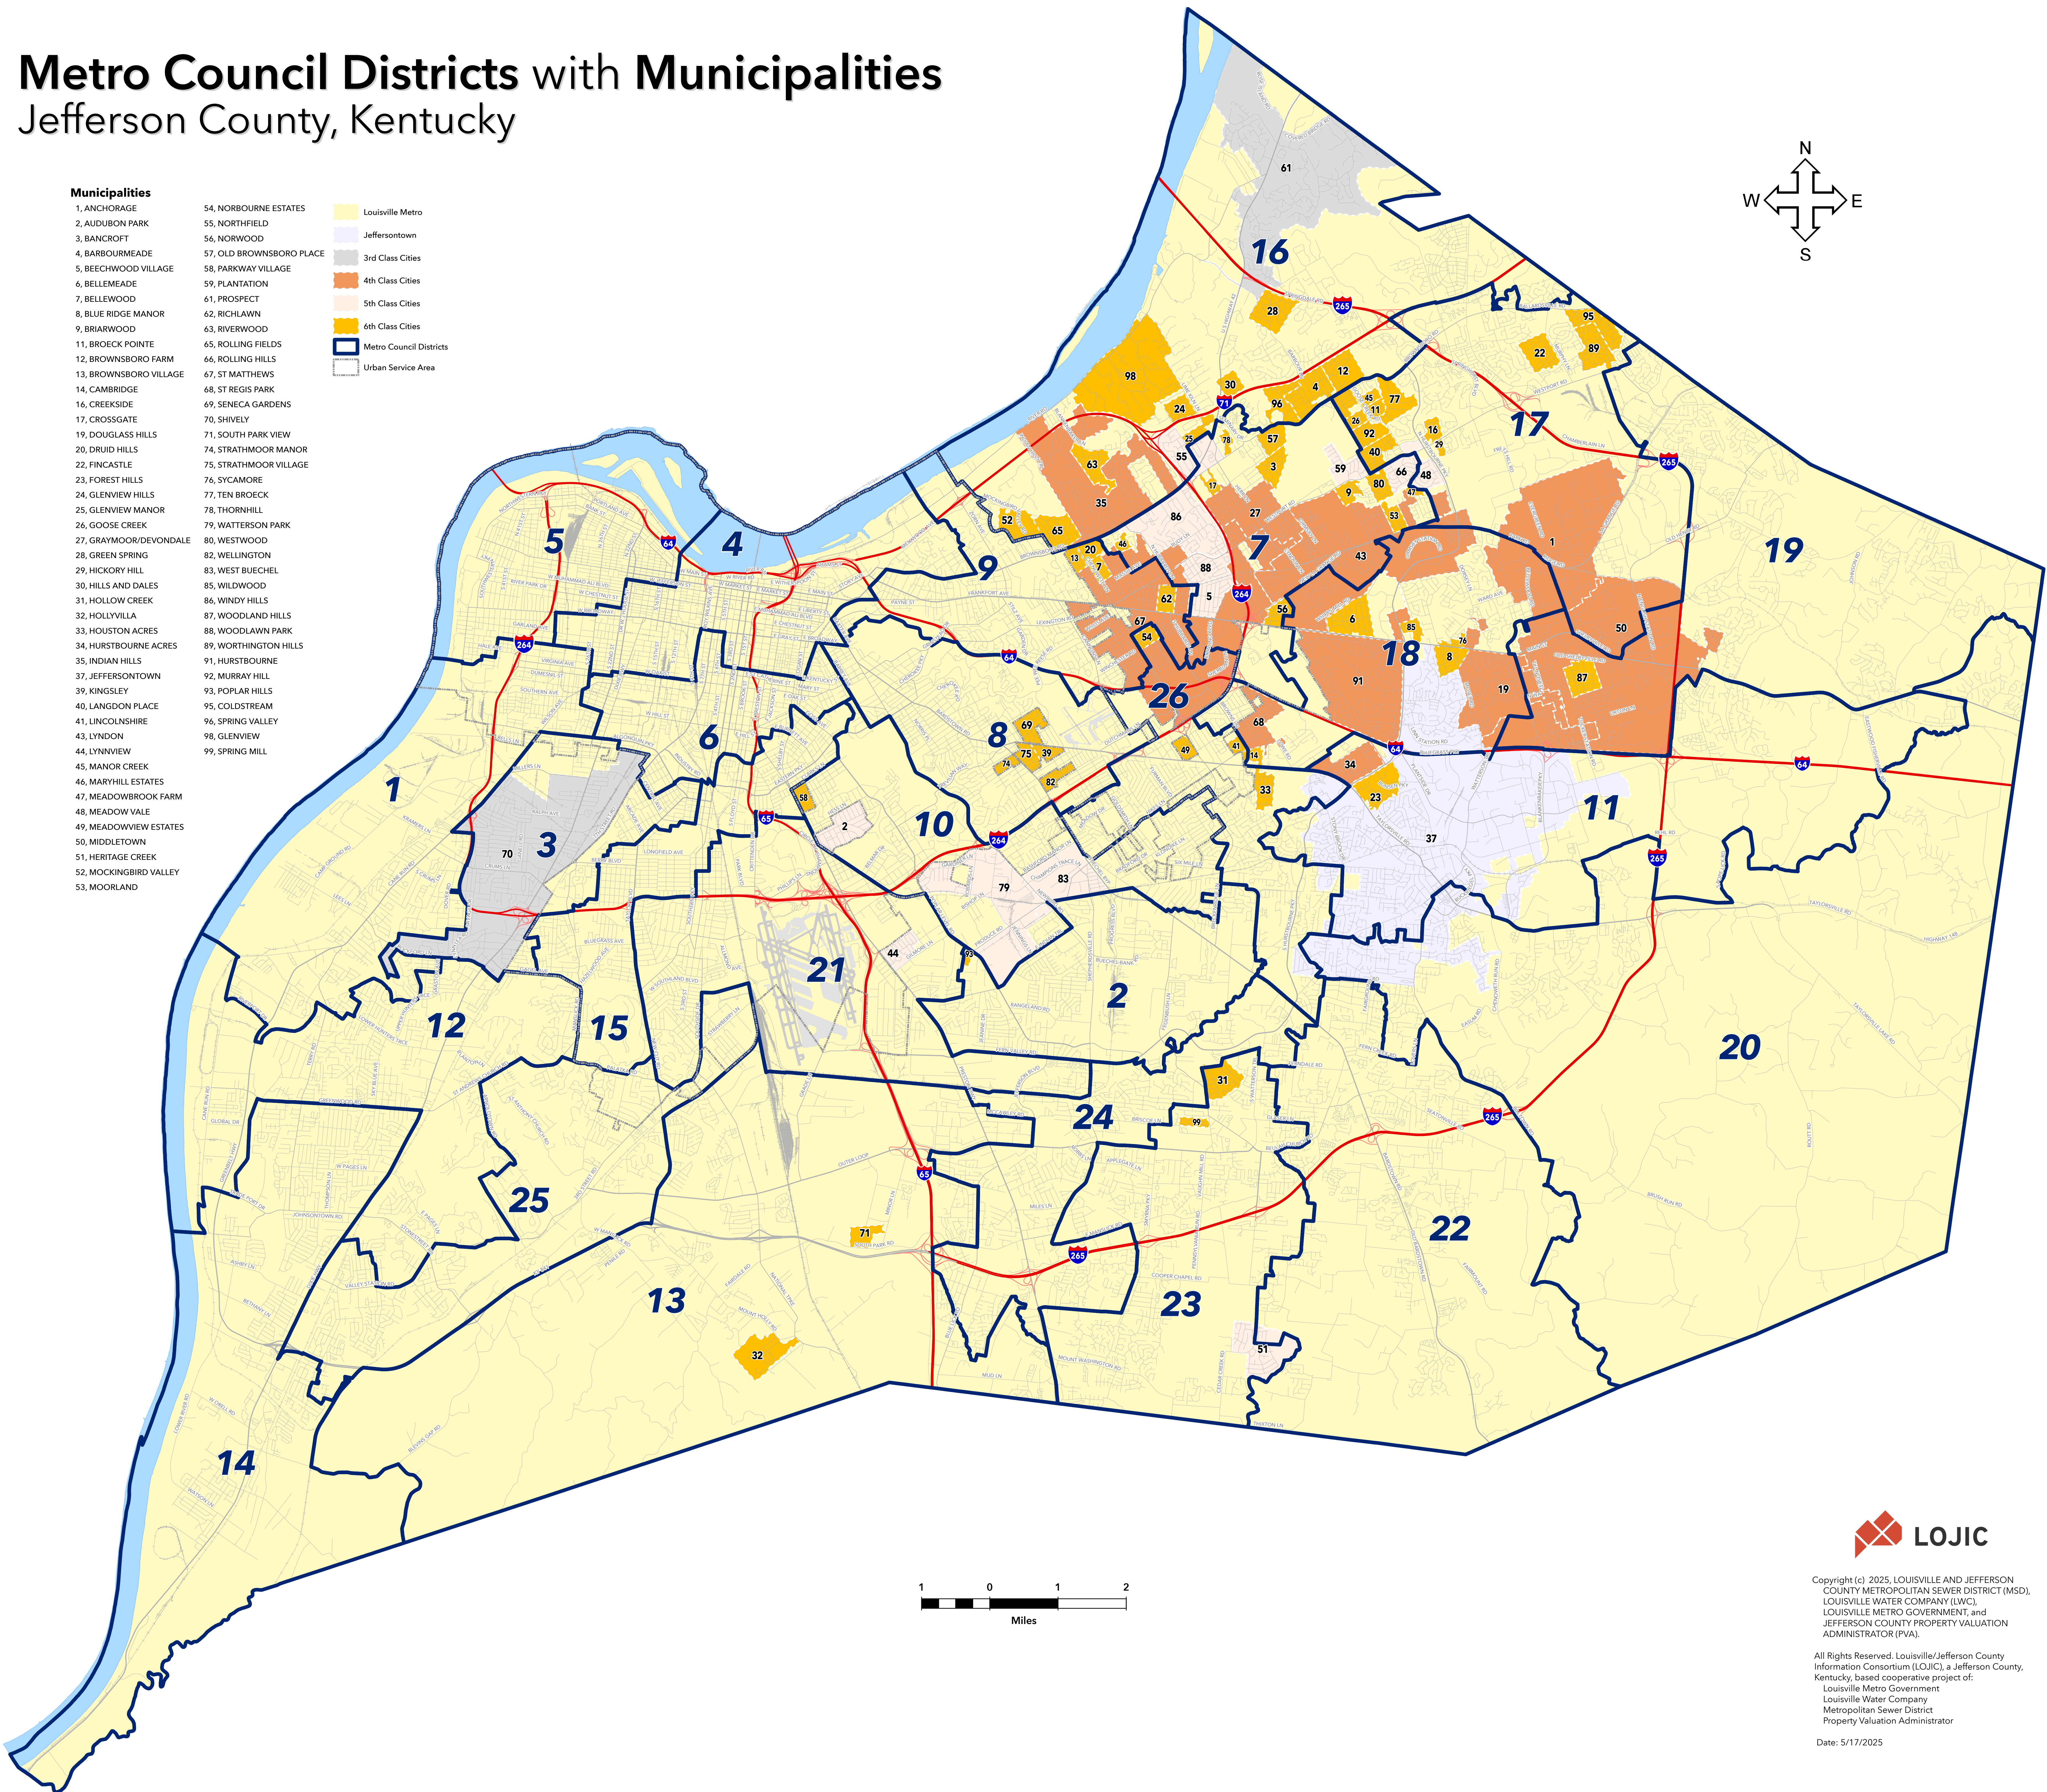

- Louisville Metro
- Jeffersontown
- 3rd Class Cities
- 4th Class Cities
- 5th Class Cities
- 6th Class Cities
- Metro Council Districts
- Urban Service Area

Copyright (c) 2025, LOUISVILLE AND JEFFERSON COUNTY METROPOLITAN SEWER DISTRICT (MSD), LOUISVILLE WATER COMPANY (LWC), LOUISVILLE METRO GOVERNMENT, and JEFFERSON COUNTY PROPERTY VALUATION ADMINISTRATOR (PVA).

All Rights Reserved. Louisville/Jefferson County Information Consortium (LOJIC), a Jefferson County, Kentucky, based cooperative project of: Louisville Metro Government, Louisville Water Company, Metropolitan Sewer District, Property Valuation Administrator

Date: 5/17/2025