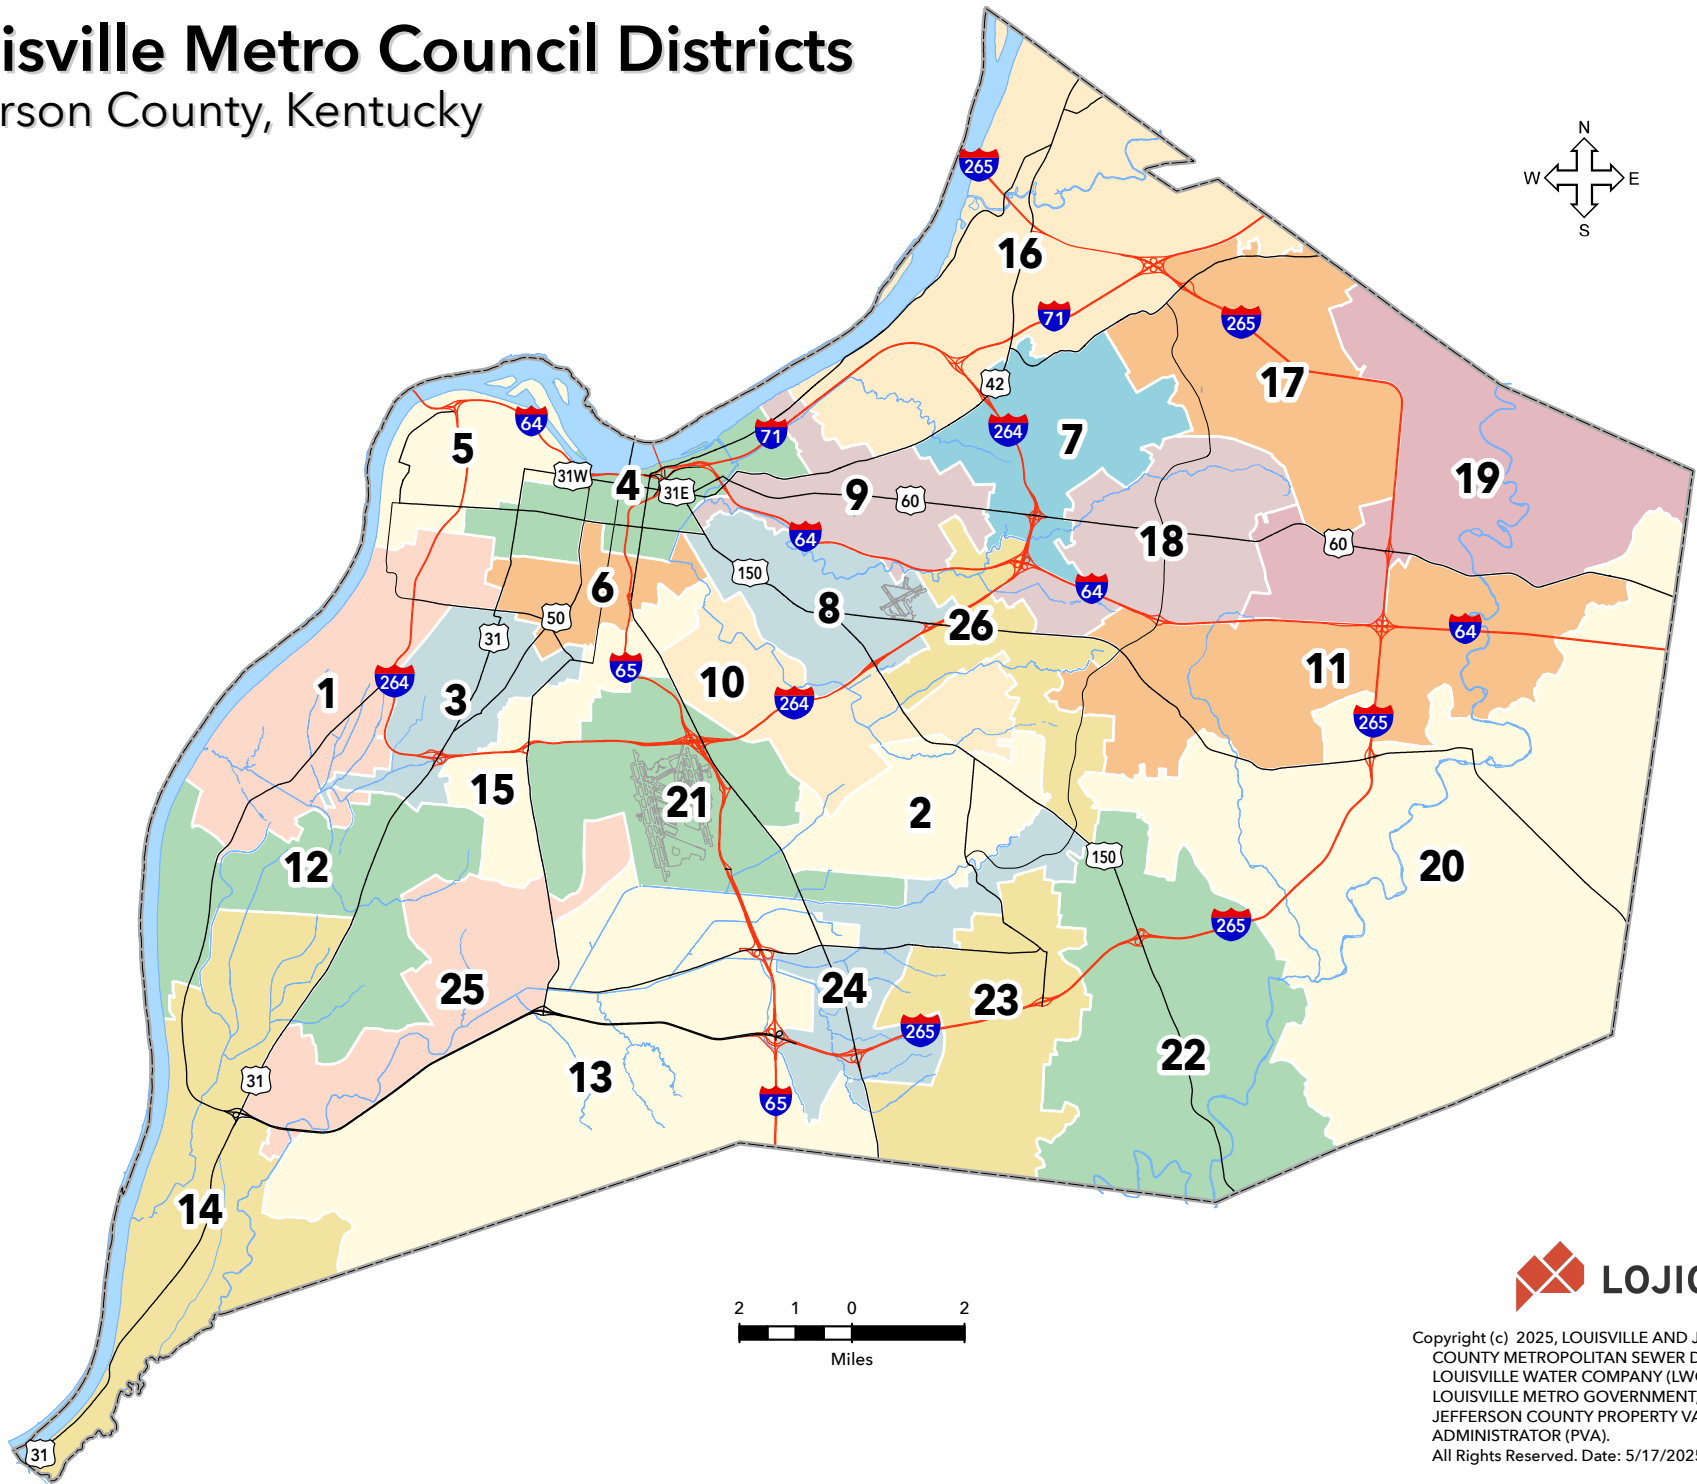

Louisville Metro Council Districts

Jefferson County, Kentucky

Copyright (c) 2025, LOUISVILLE AND JEFFERSON COUNTY METROPOLITAN SEWER DISTRICT (MSD), LOUISVILLE WATER COMPANY (LWC), LOUISVILLE METRO GOVERNMENT, and JEFFERSON COUNTY PROPERTY VALUATION ADMINISTRATOR (PVA).
All Rights Reserved. Date: 5/17/2025