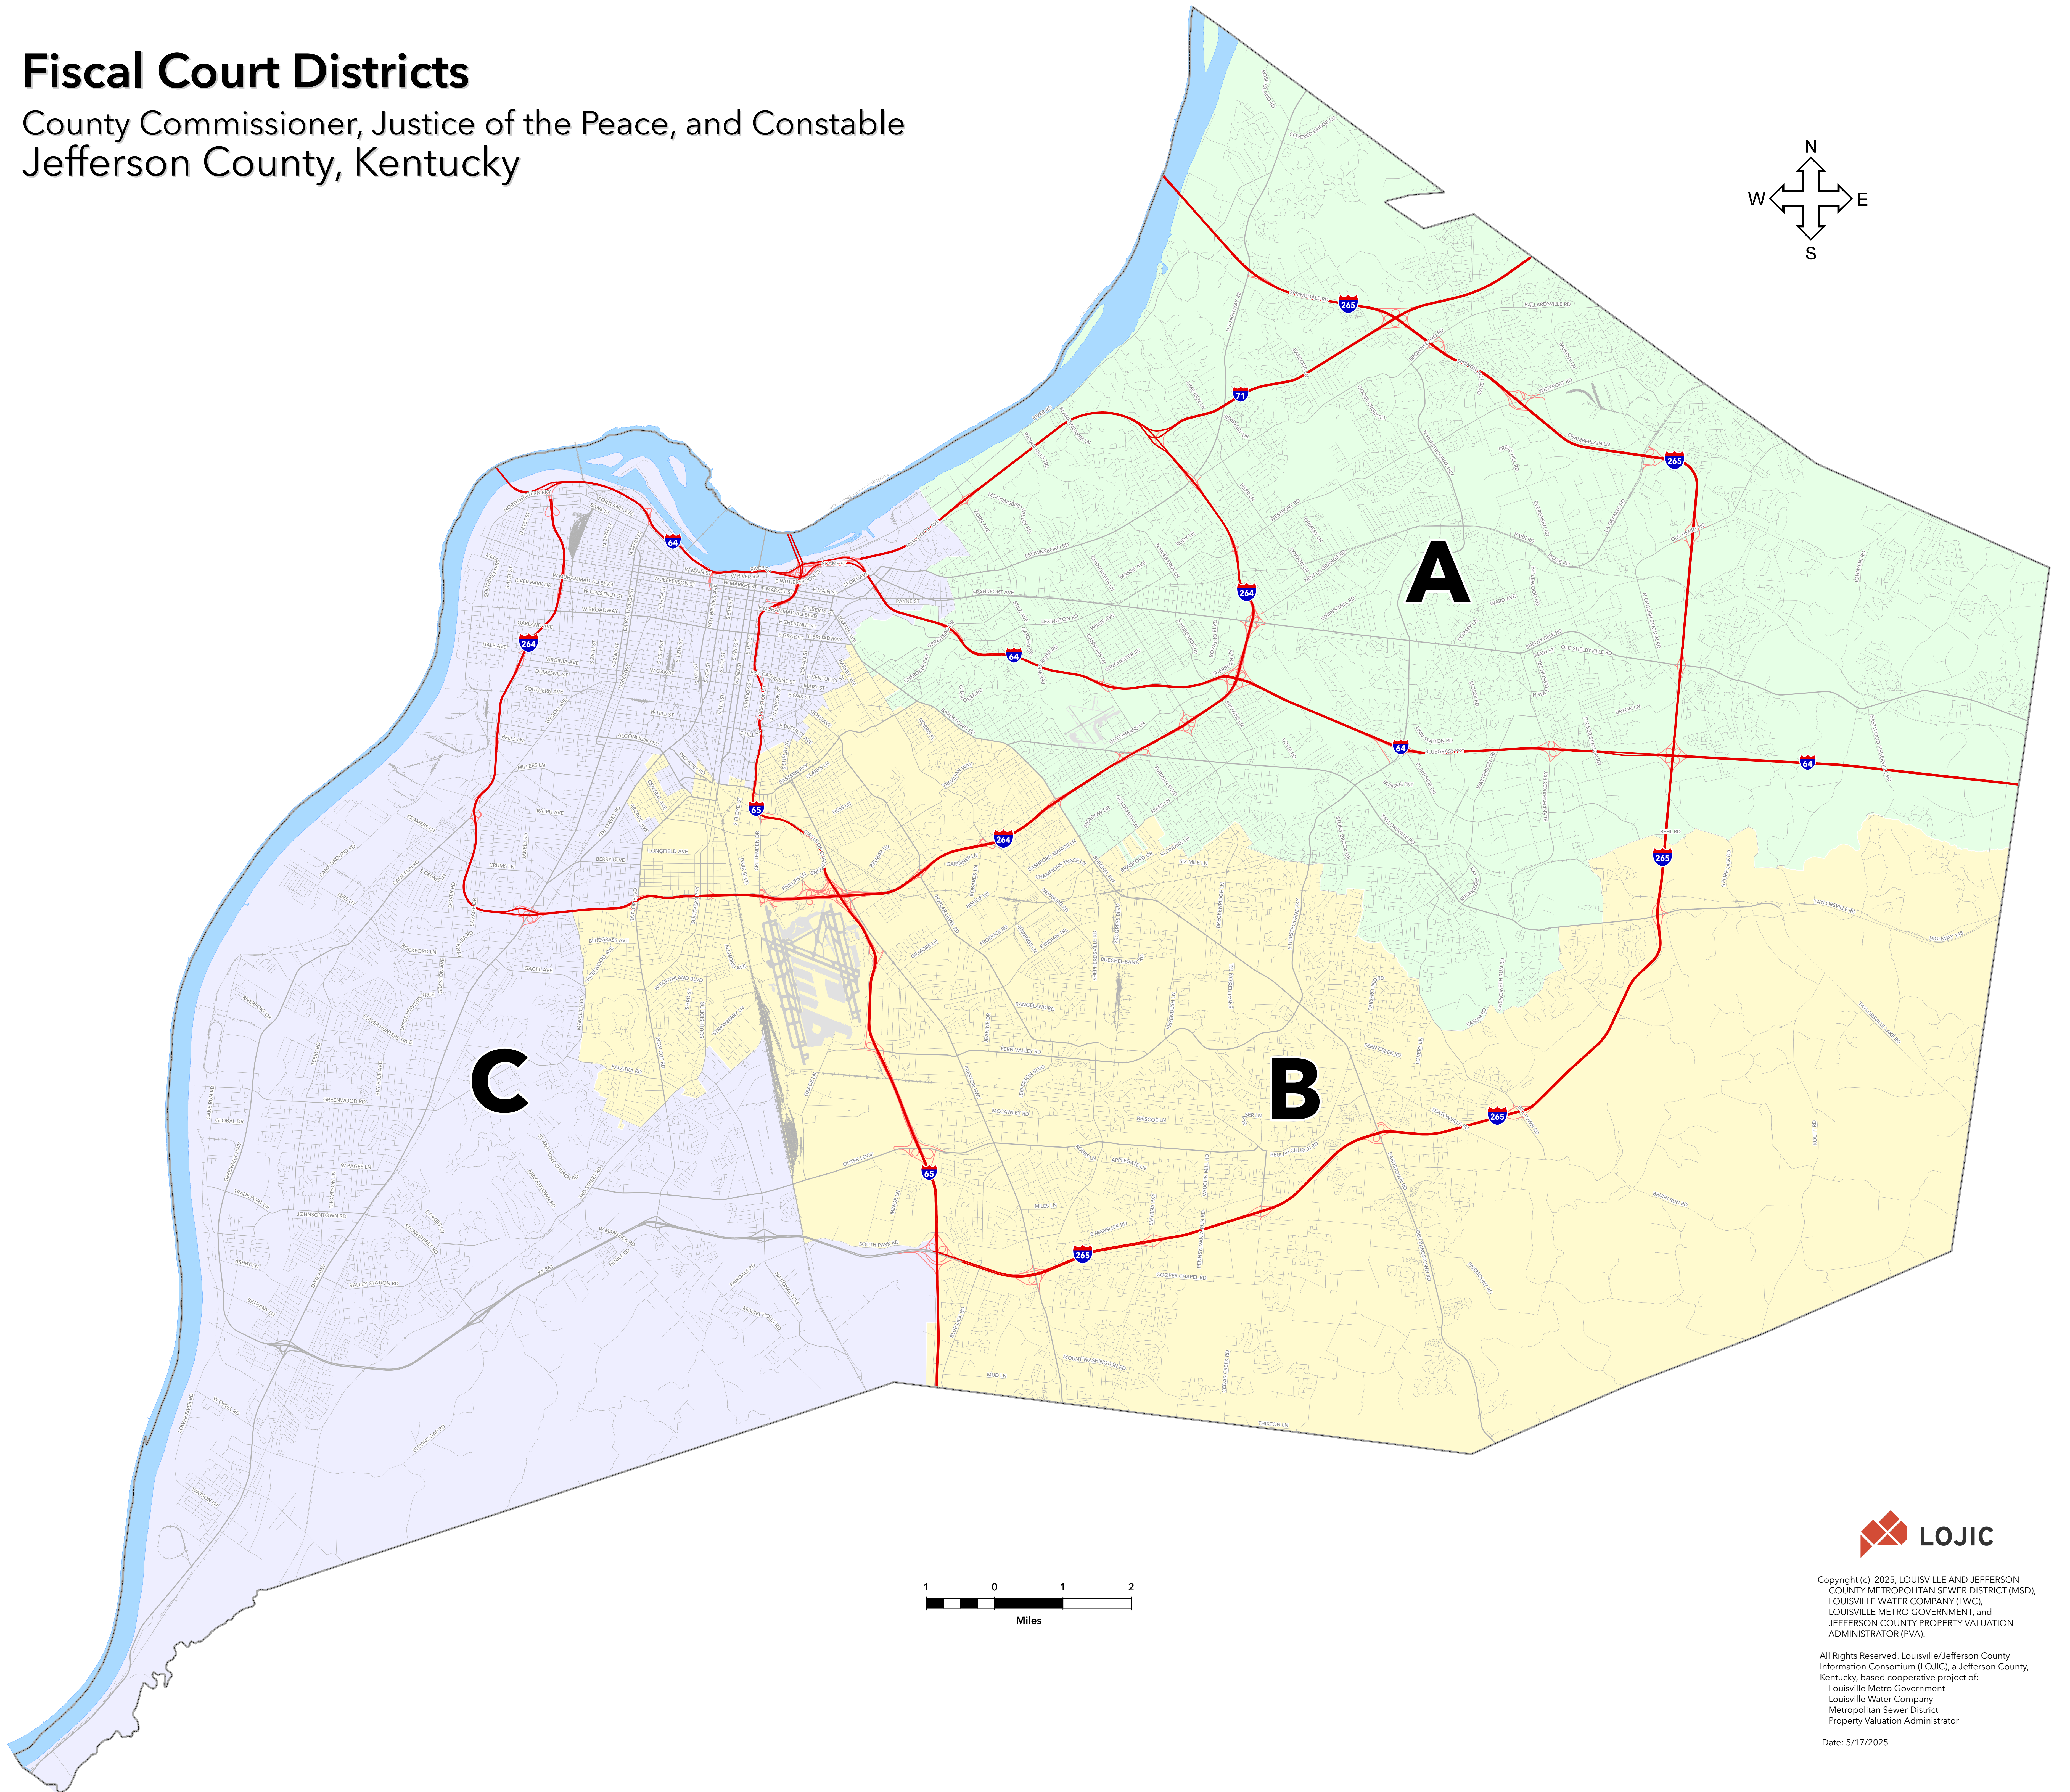

Fiscal Court Districts

County Commissioner, Justice of the Peace, and Constable
Jefferson County, Kentucky

Copyright (c) 2025, LOUISVILLE AND JEFFERSON COUNTY METROPOLITAN SEWER DISTRICT (MSD), LOUISVILLE WATER COMPANY (LWC), LOUISVILLE METRO GOVERNMENT, and JEFFERSON COUNTY PROPERTY VALUATION ADMINISTRATOR (PVA).

Date: 5/17/2025