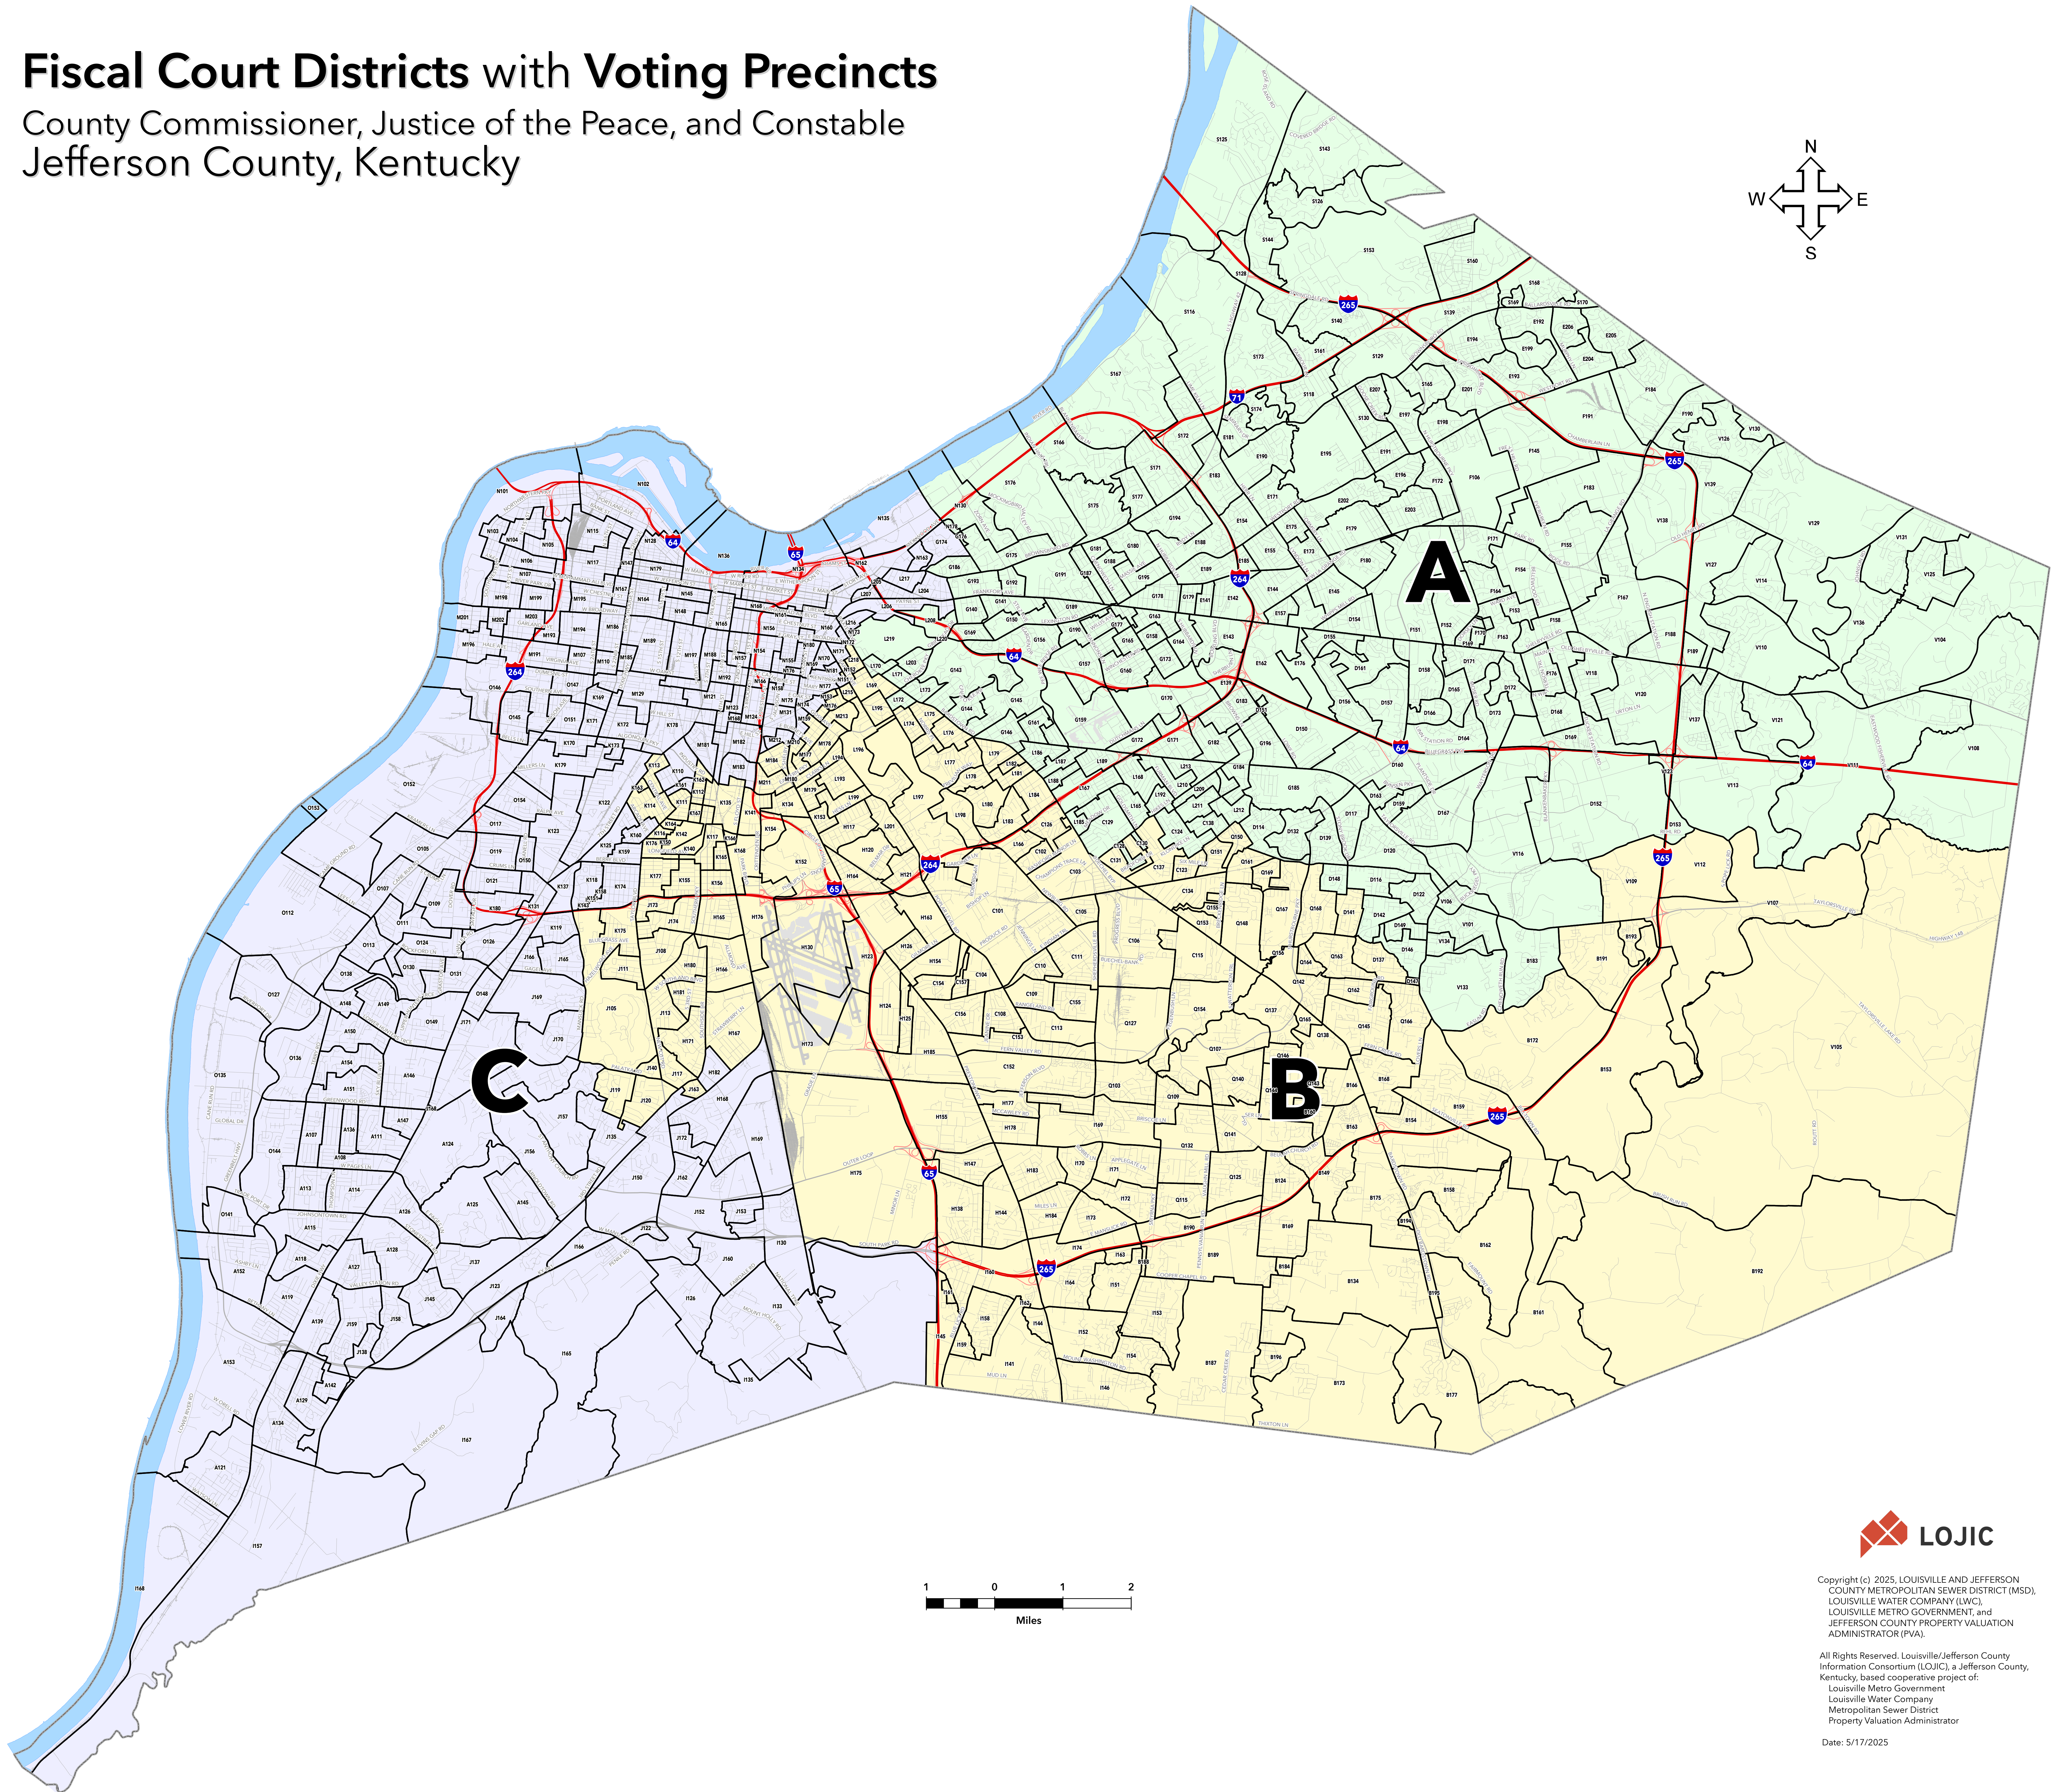

Fiscal Court Districts with Voting Precincts

County Commissioner, Justice of the Peace, and Constable
Jefferson County, Kentucky

Copyright (c) 2025, LOUISVILLE AND JEFFERSON COUNTY METROPOLITAN SEWER DISTRICT (MSD), LOUISVILLE WATER COMPANY (LWC), LOUISVILLE METRO GOVERNMENT, and JEFFERSON COUNTY PROPERTY VALUATION ADMINISTRATOR (PVA).

Date: 5/17/2025