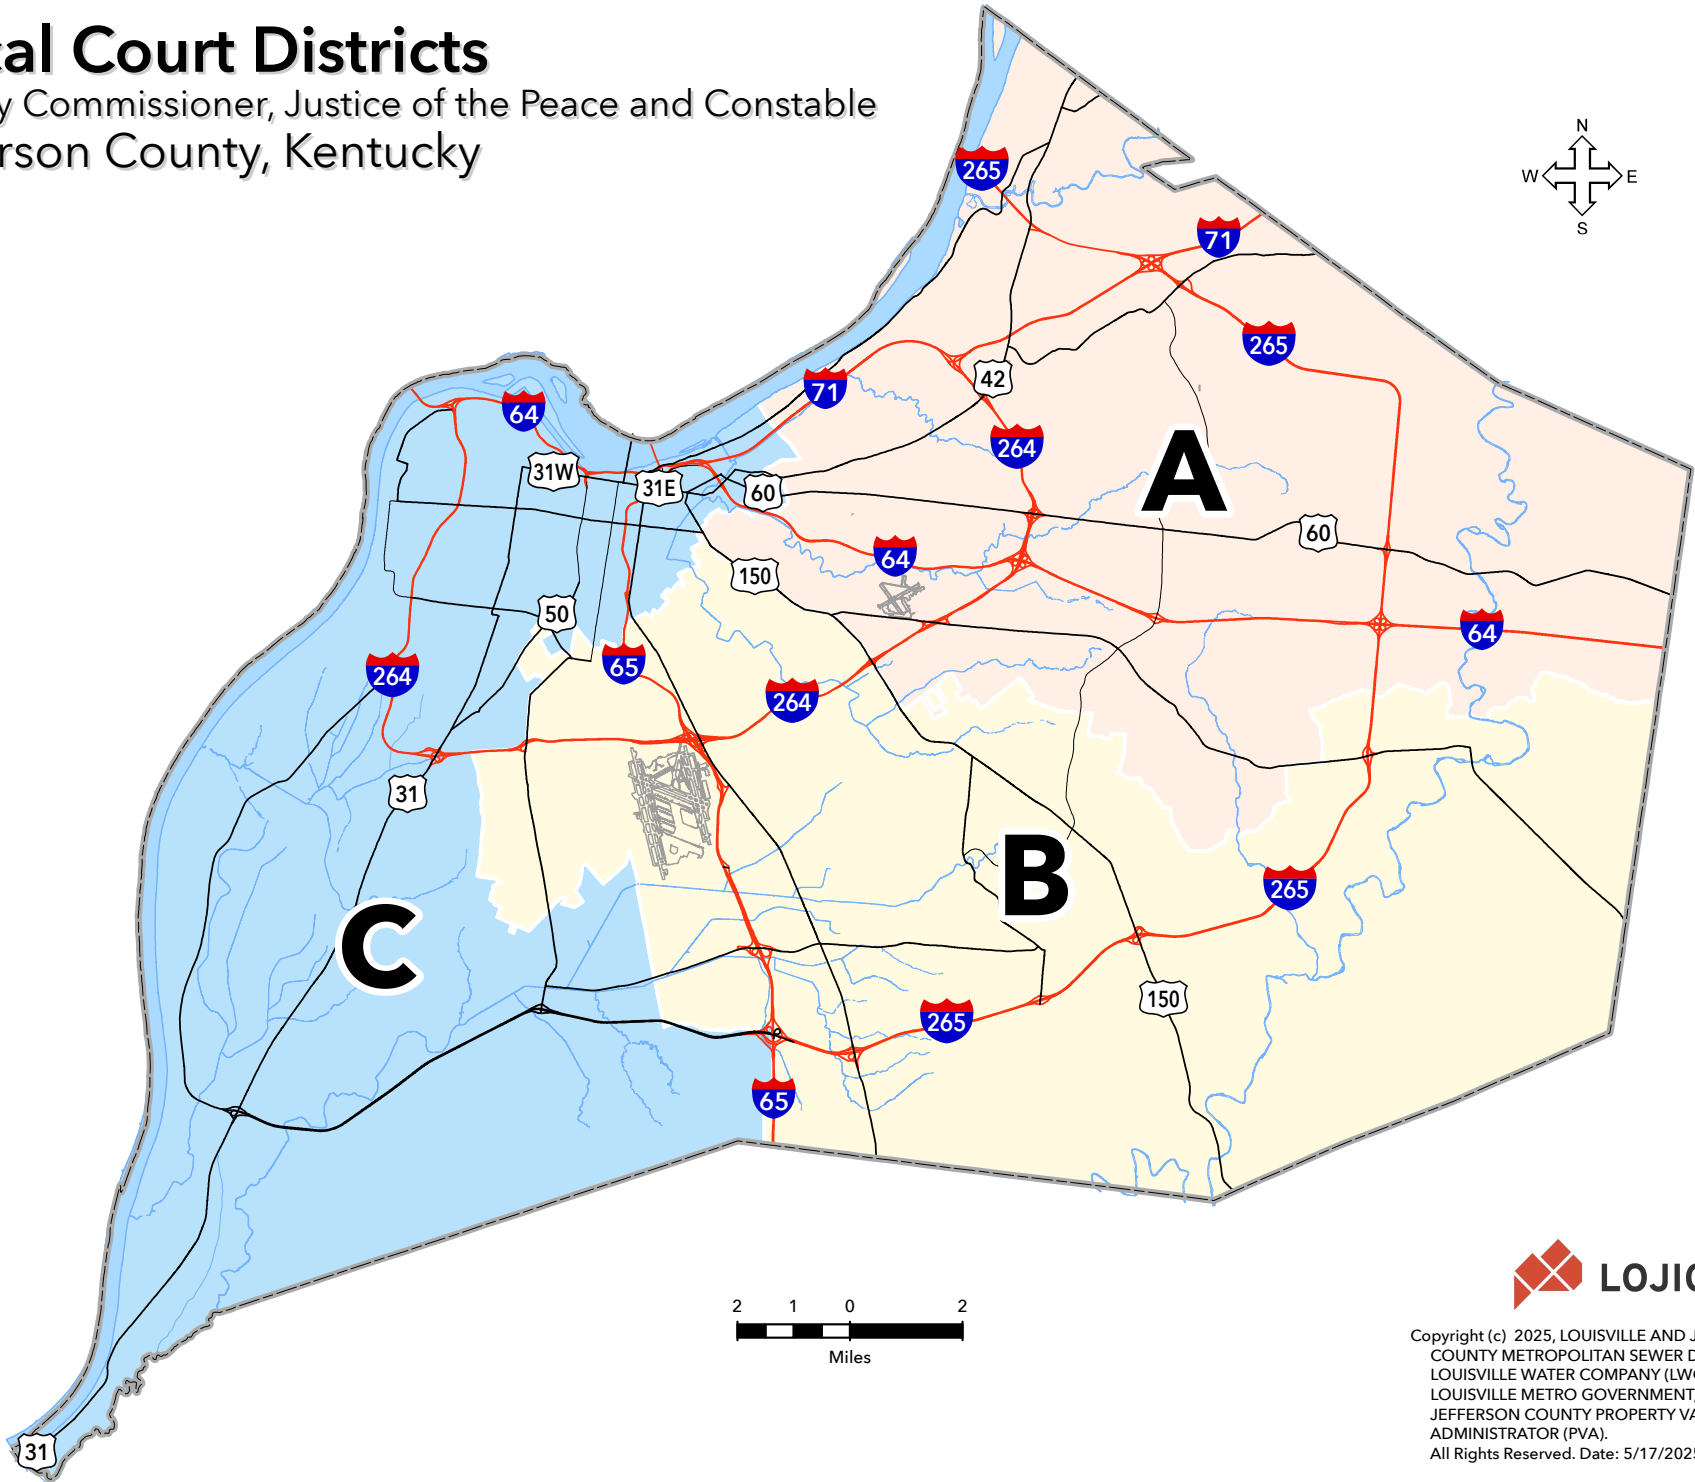

Fiscal Court Districts

County Commissioner, Justice of the Peace and Constable
Jefferson County, Kentucky

Copyright (c) 2025, LOUISVILLE AND JEFFERSON COUNTY METROPOLITAN SEWER DISTRICT (MSD), LOUISVILLE WATER COMPANY (LWC), LOUISVILLE METRO GOVERNMENT, and JEFFERSON COUNTY PROPERTY VALUATION ADMINISTRATOR (PVA).
All Rights Reserved. Date: 5/17/2025