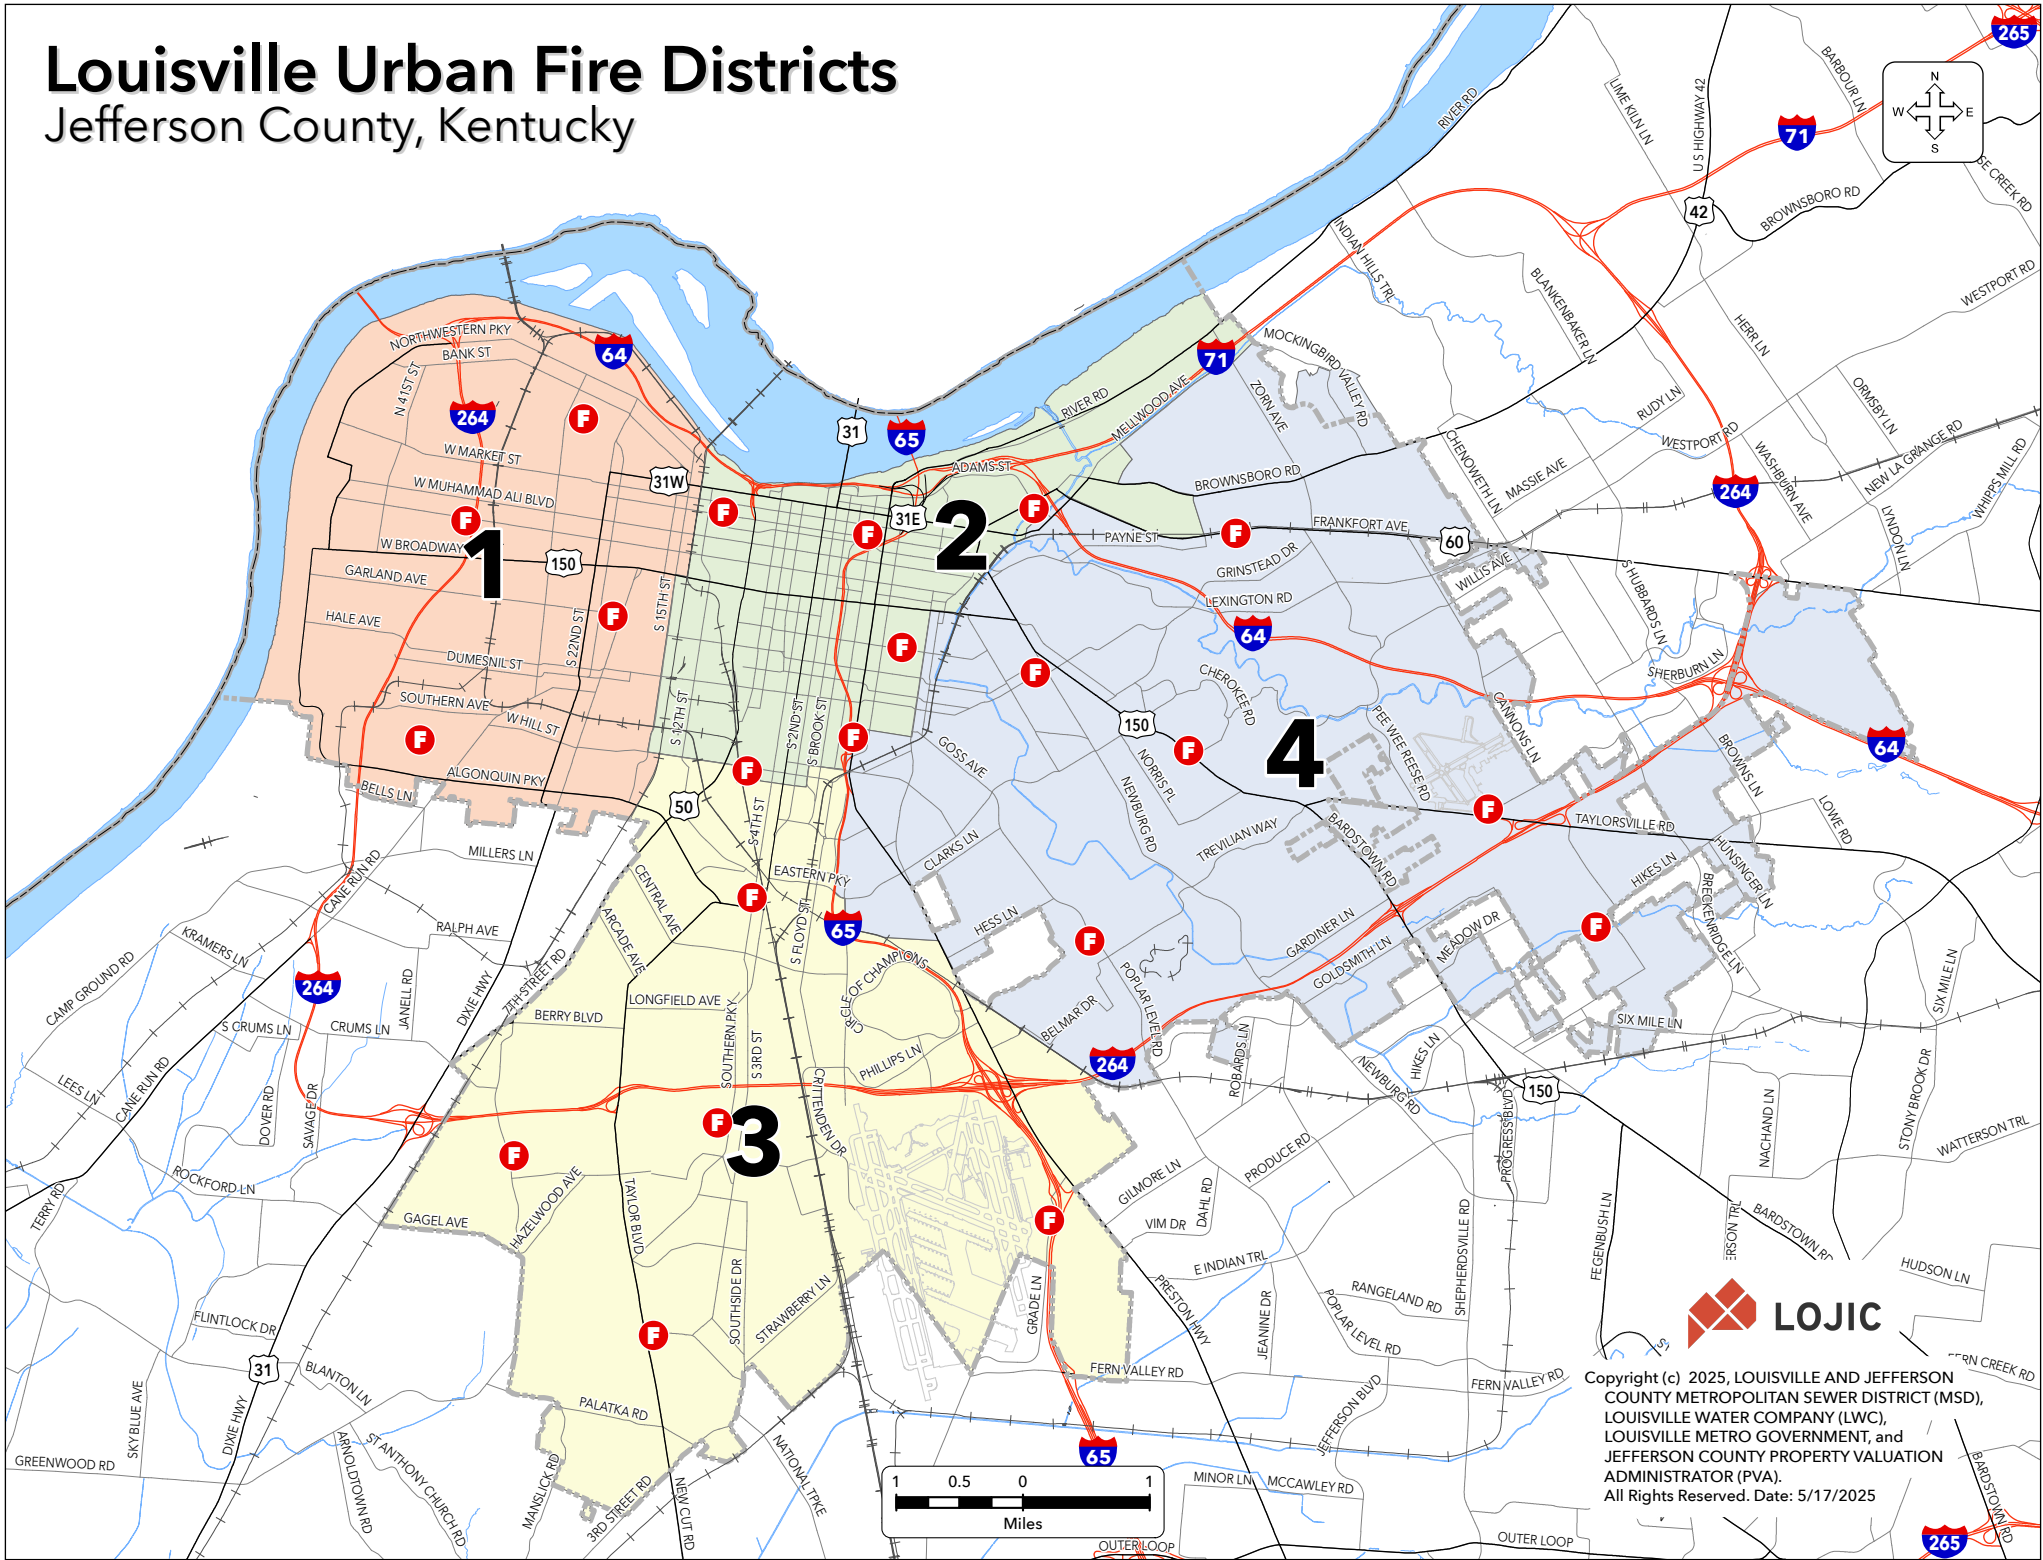

# Louisville Urban Fire Districts

## Jefferson County, Kentucky

Copyright (c) 2025, LOUISVILLE AND JEFFERSON COUNTY METROPOLITAN SEWER DISTRICT (MSD), LOUISVILLE WATER COMPANY (LWC), LOUISVILLE METRO GOVERNMENT, and JEFFERSON COUNTY PROPERTY VALUATION ADMINISTRATOR (PVA). All Rights Reserved. Date: 5/17/2025