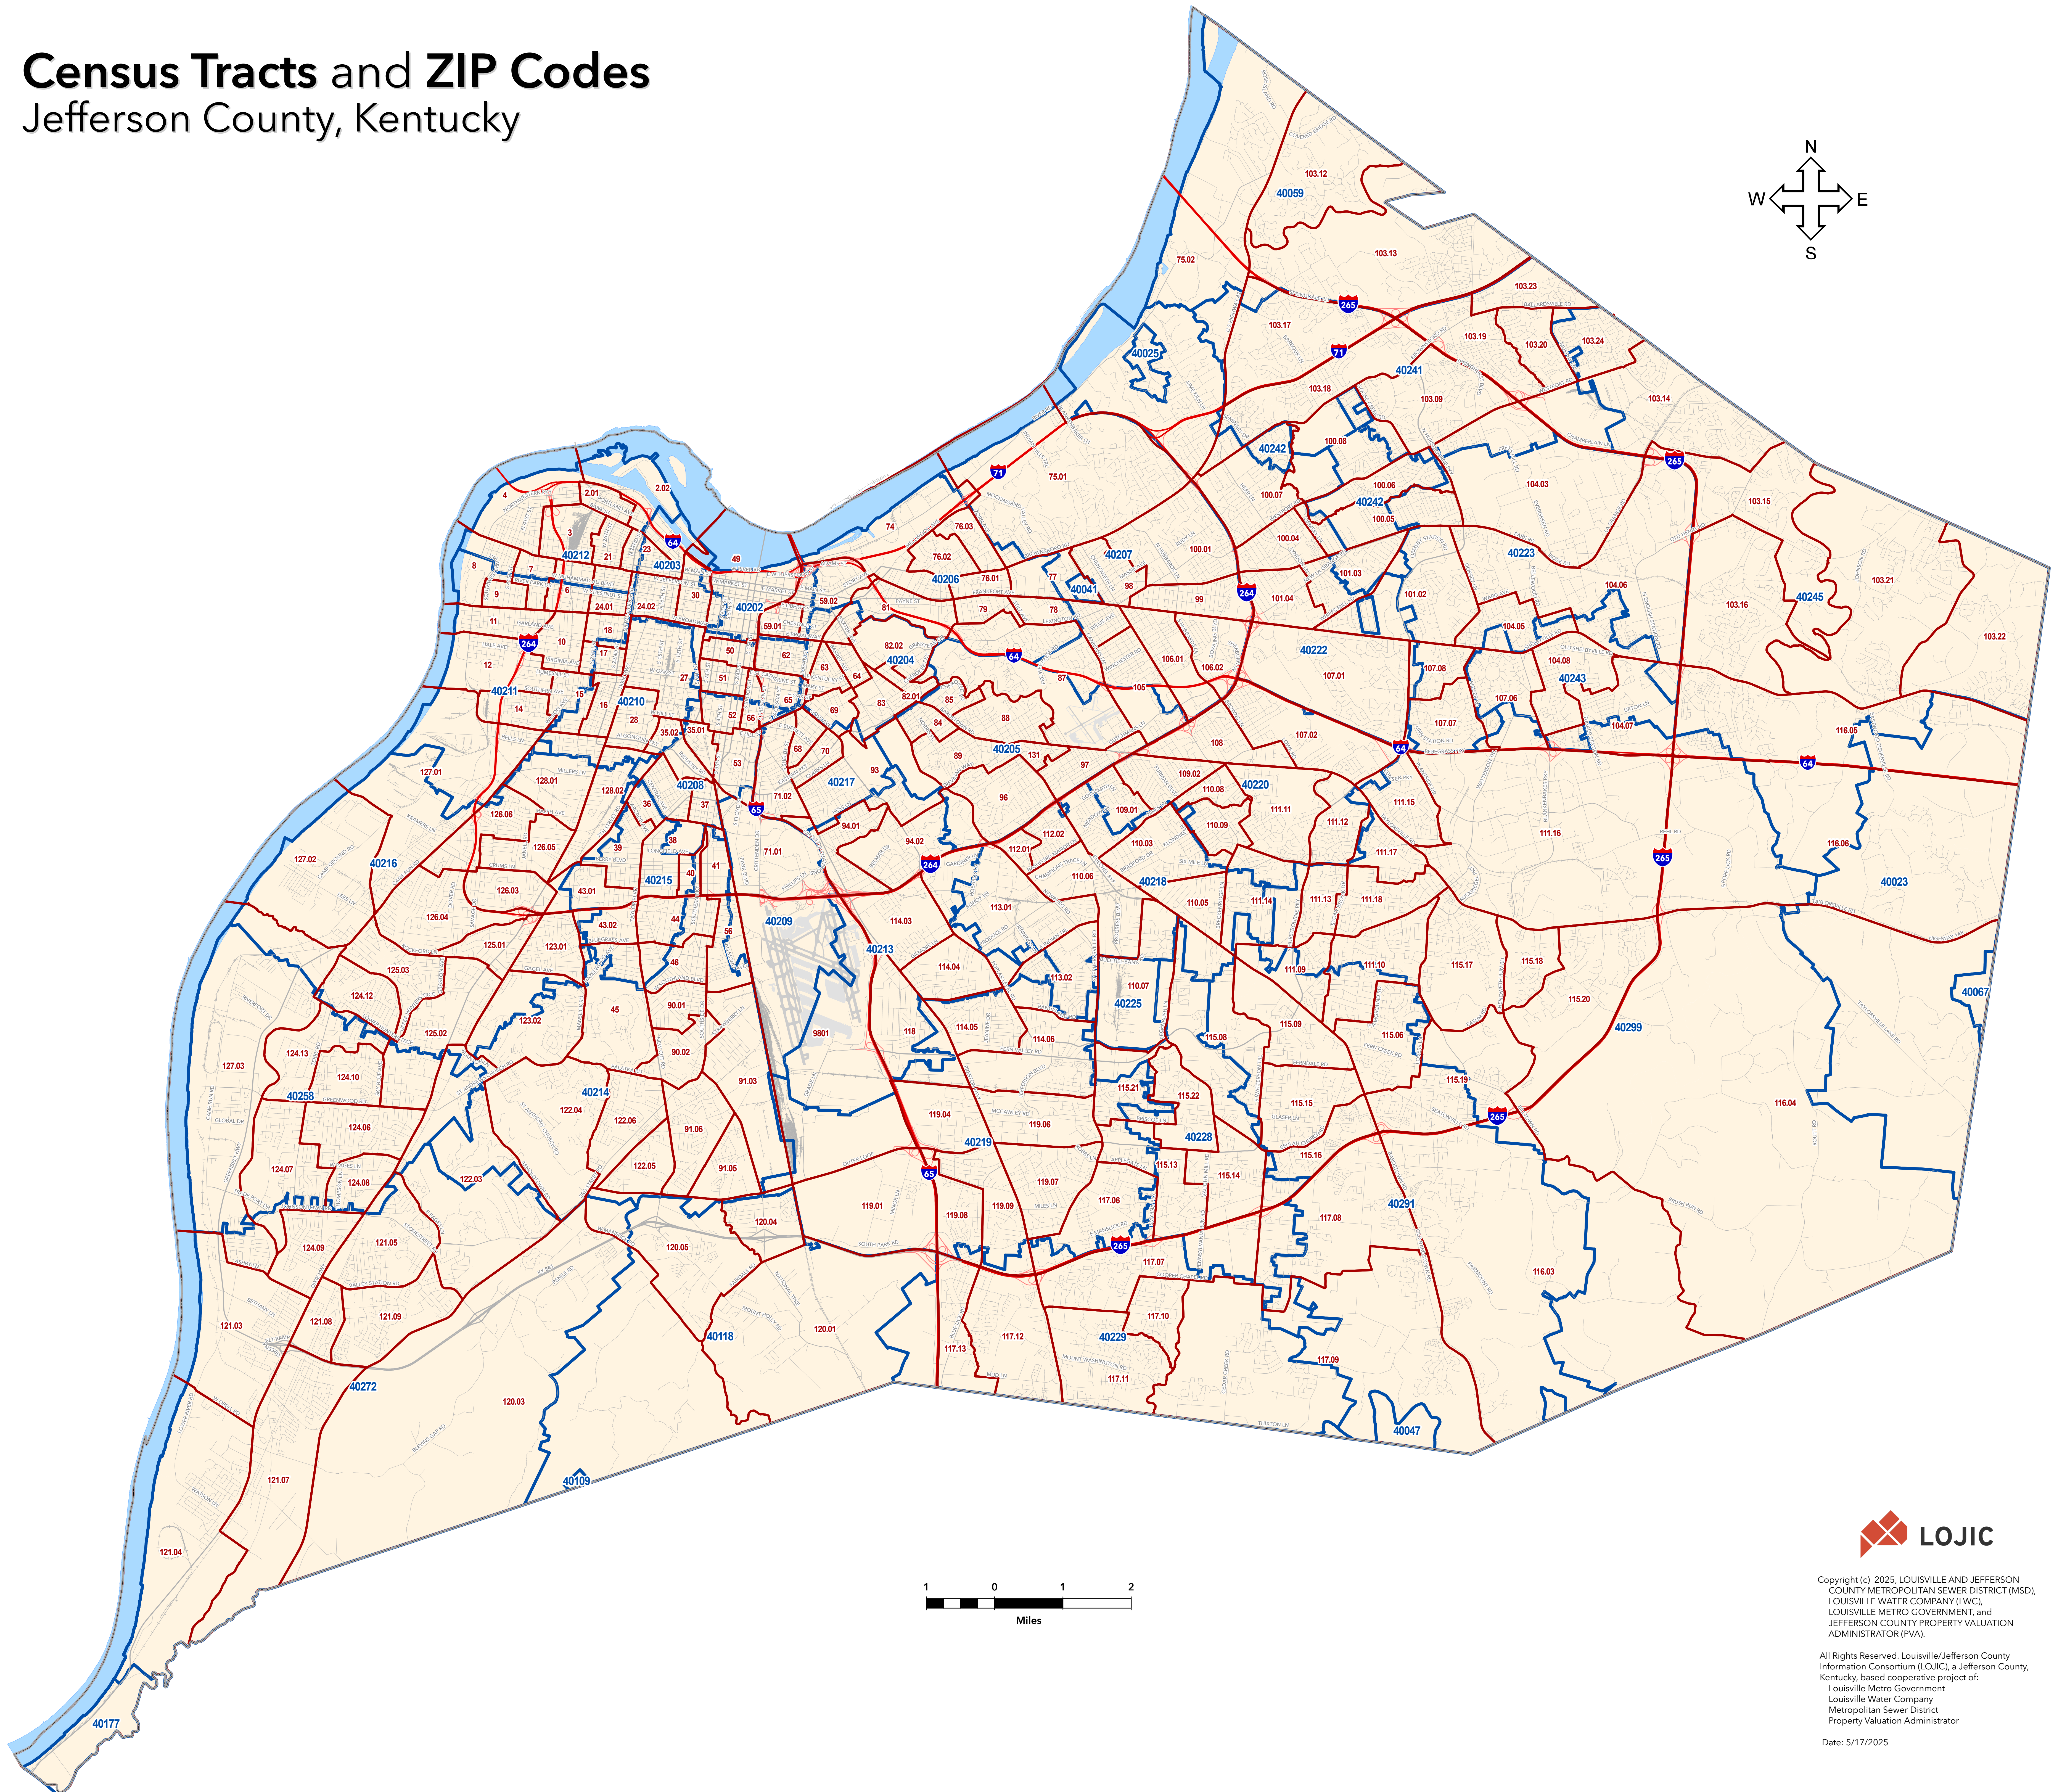

Census Tracts and ZIP Codes

Jefferson County, Kentucky

Copyright (c) 2025, LOUISVILLE AND JEFFERSON COUNTY METROPOLITAN SEWER DISTRICT (MSD), LOUISVILLE WATER COMPANY (LWC), LOUISVILLE METRO GOVERNMENT, and JEFFERSON COUNTY PROPERTY VALUATION ADMINISTRATOR (PVA).

Date: 5/17/2025