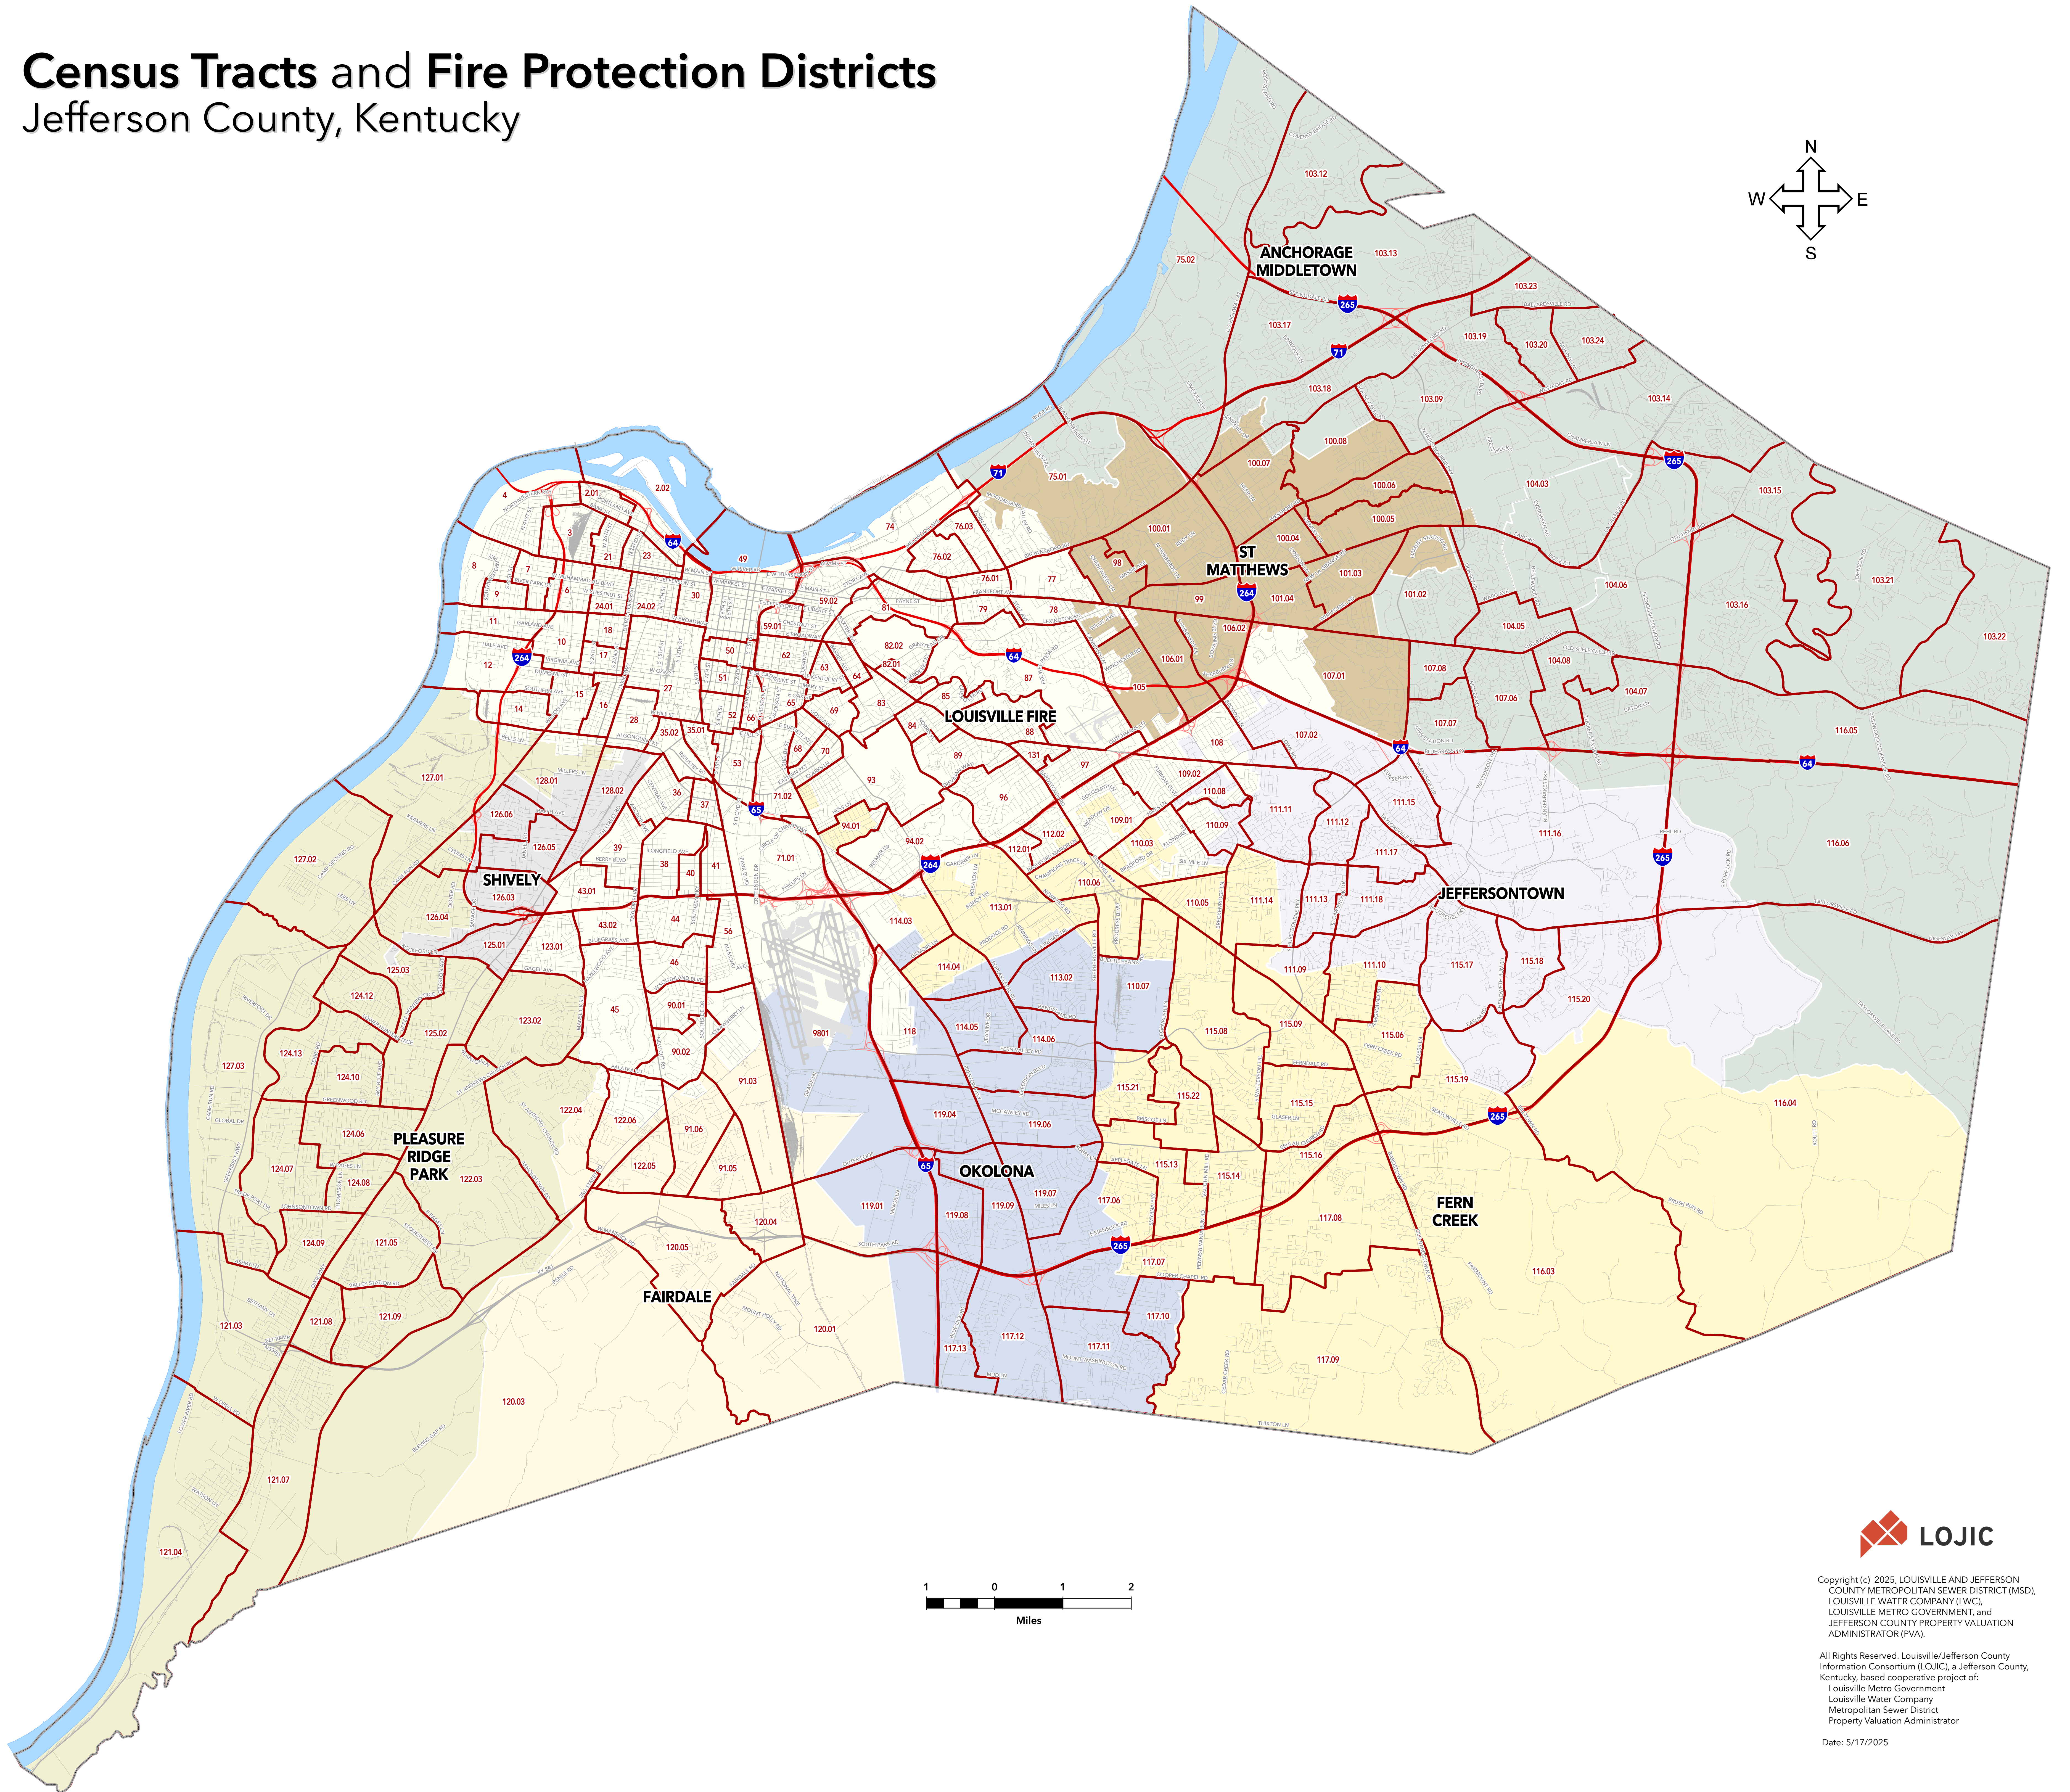

Census Tracts and Fire Protection Districts

Jefferson County, Kentucky

Copyright (c) 2025, LOUISVILLE AND JEFFERSON COUNTY METROPOLITAN SEWER DISTRICT (MSD), LOUISVILLE WATER COMPANY (LWC), LOUISVILLE METRO GOVERNMENT, and JEFFERSON COUNTY PROPERTY VALUATION ADMINISTRATOR (PVA).

Date: 5/17/2025