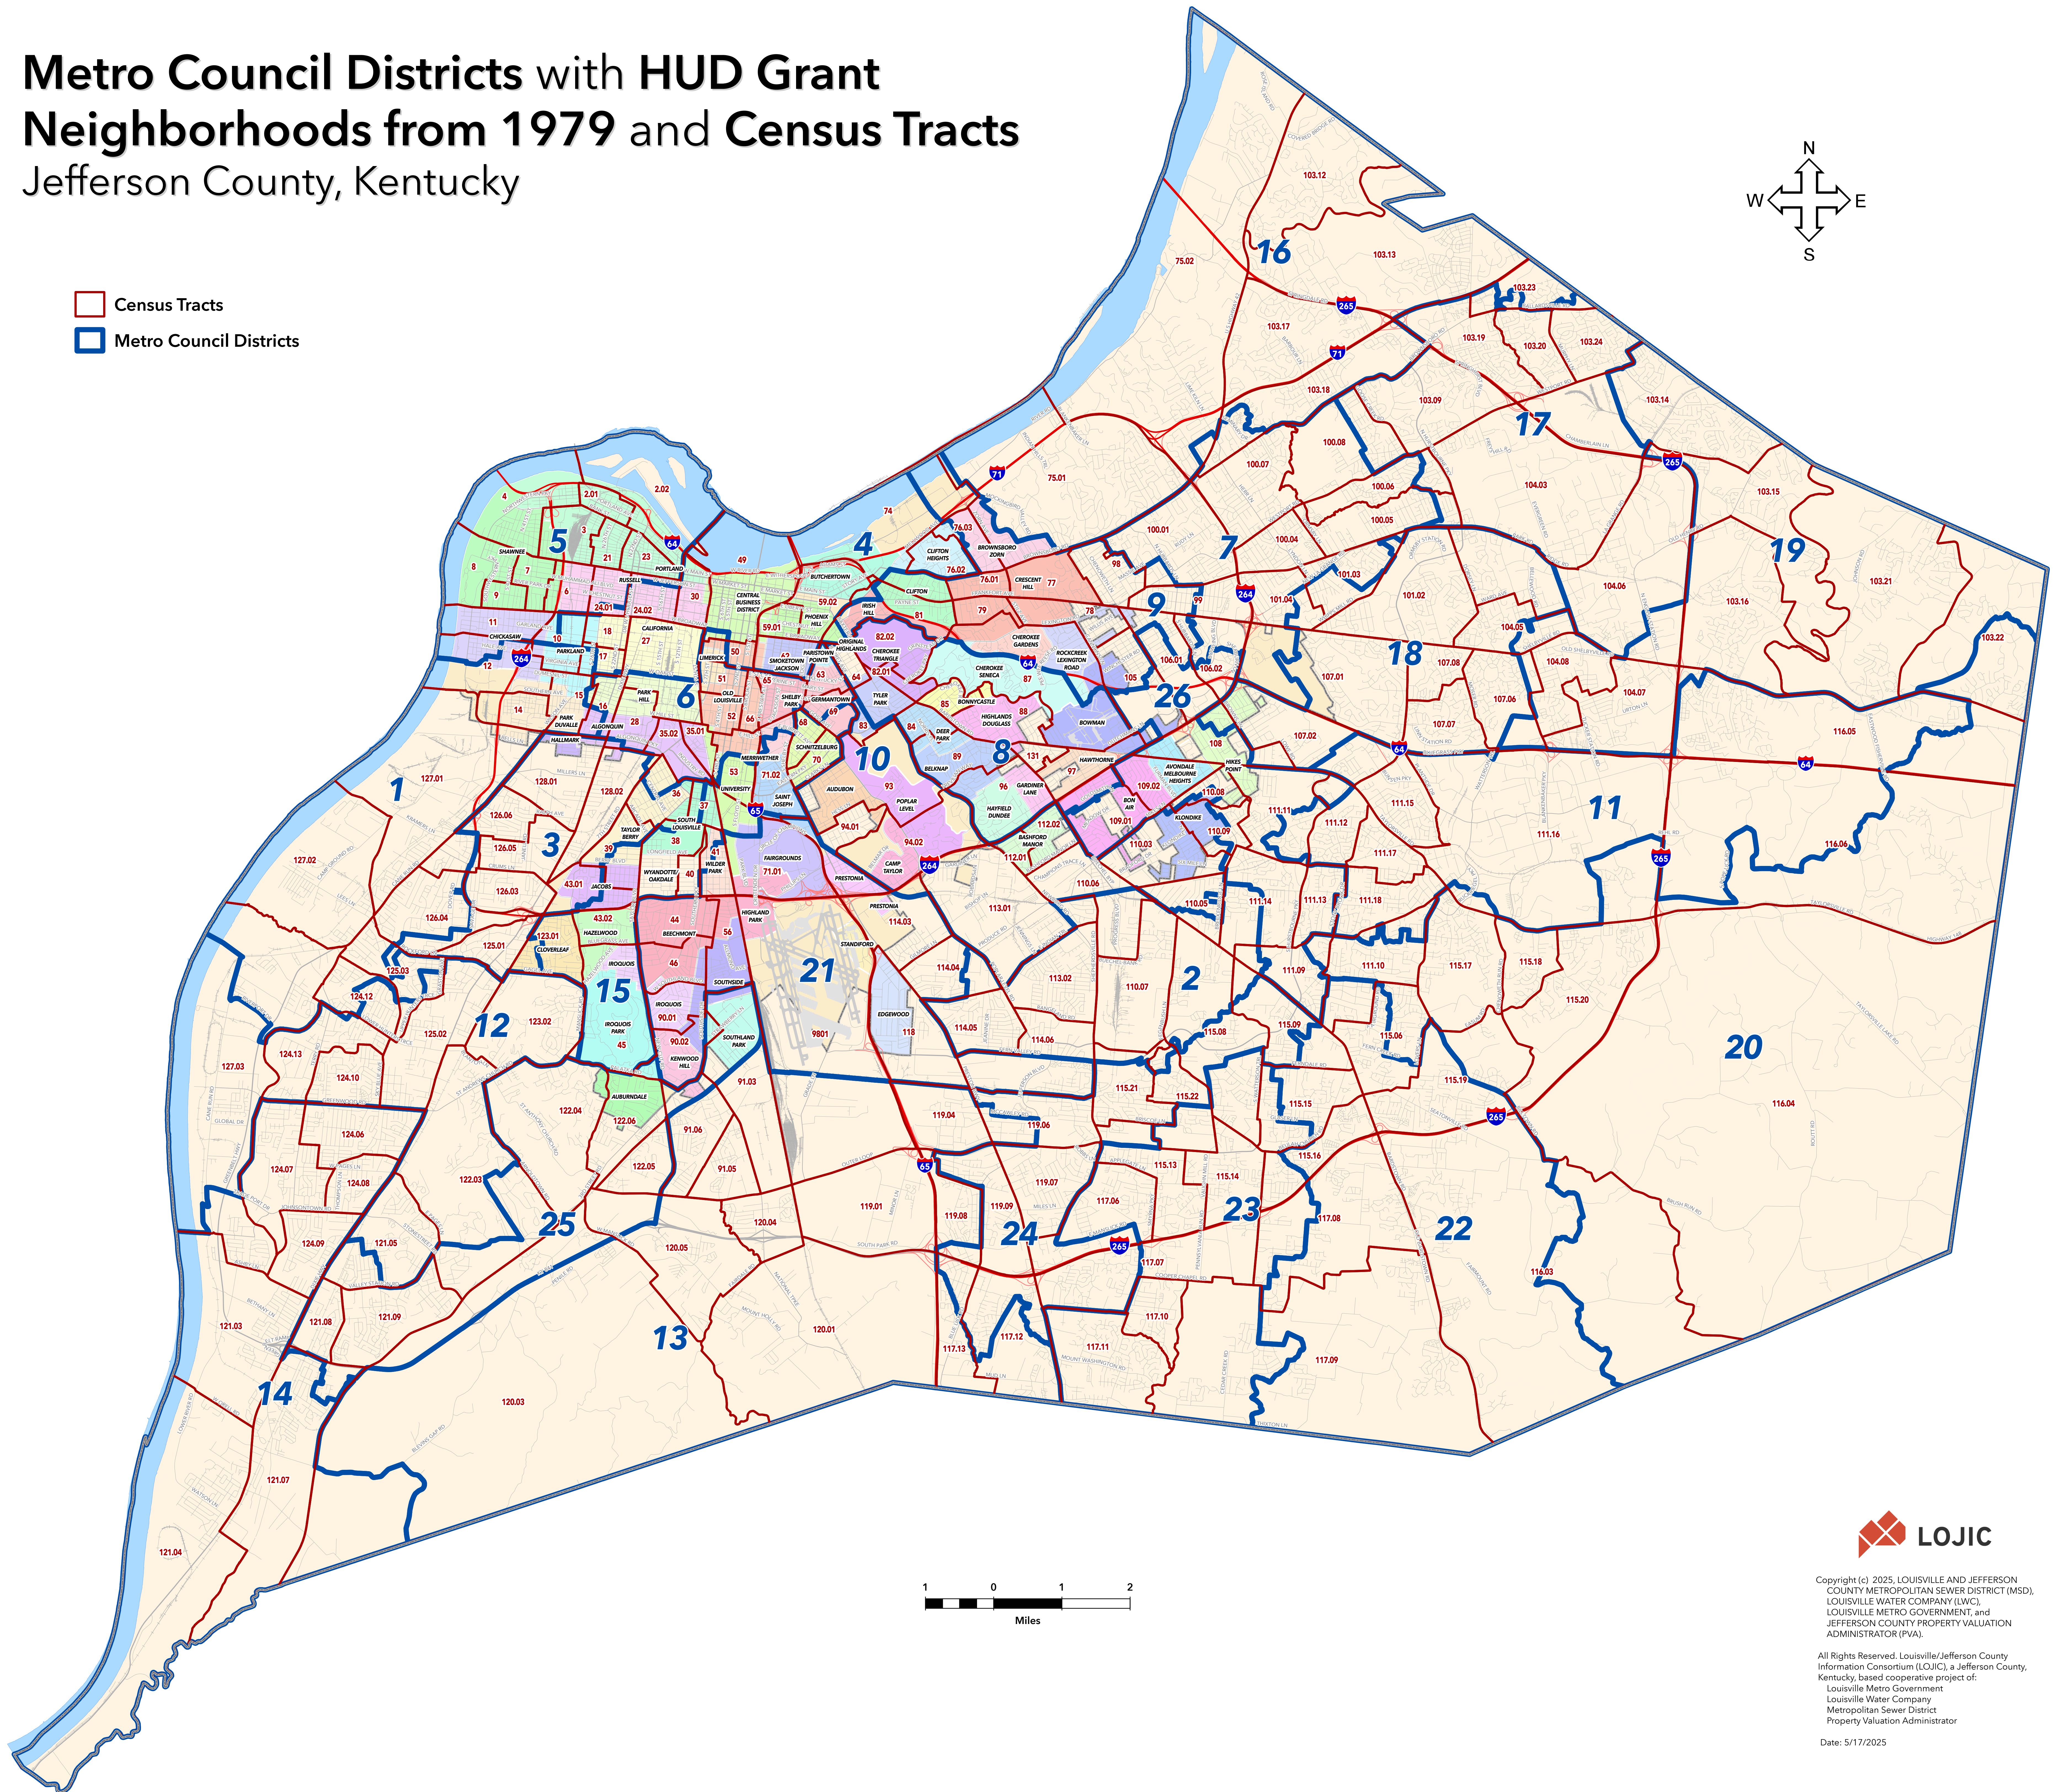

Metro Council Districts with HUD Grant Neighborhoods from 1979 and Census Tracts

Jefferson County, Kentucky

- Census Tracts
- Metro Council Districts

Copyright (c) 2025, LOUISVILLE AND JEFFERSON COUNTY METROPOLITAN SEWER DISTRICT (MSD), LOUISVILLE WATER COMPANY (LWC), LOUISVILLE METRO GOVERNMENT, and JEFFERSON COUNTY PROPERTY VALUATION ADMINISTRATOR (PVA).

All Rights Reserved. Louisville/Jefferson County Information Consortium (LOJIC), a Jefferson County, Kentucky, based cooperative project of: Louisville Metro Government, Louisville Water Company, Metropolitan Sewer District, Property Valuation Administrator