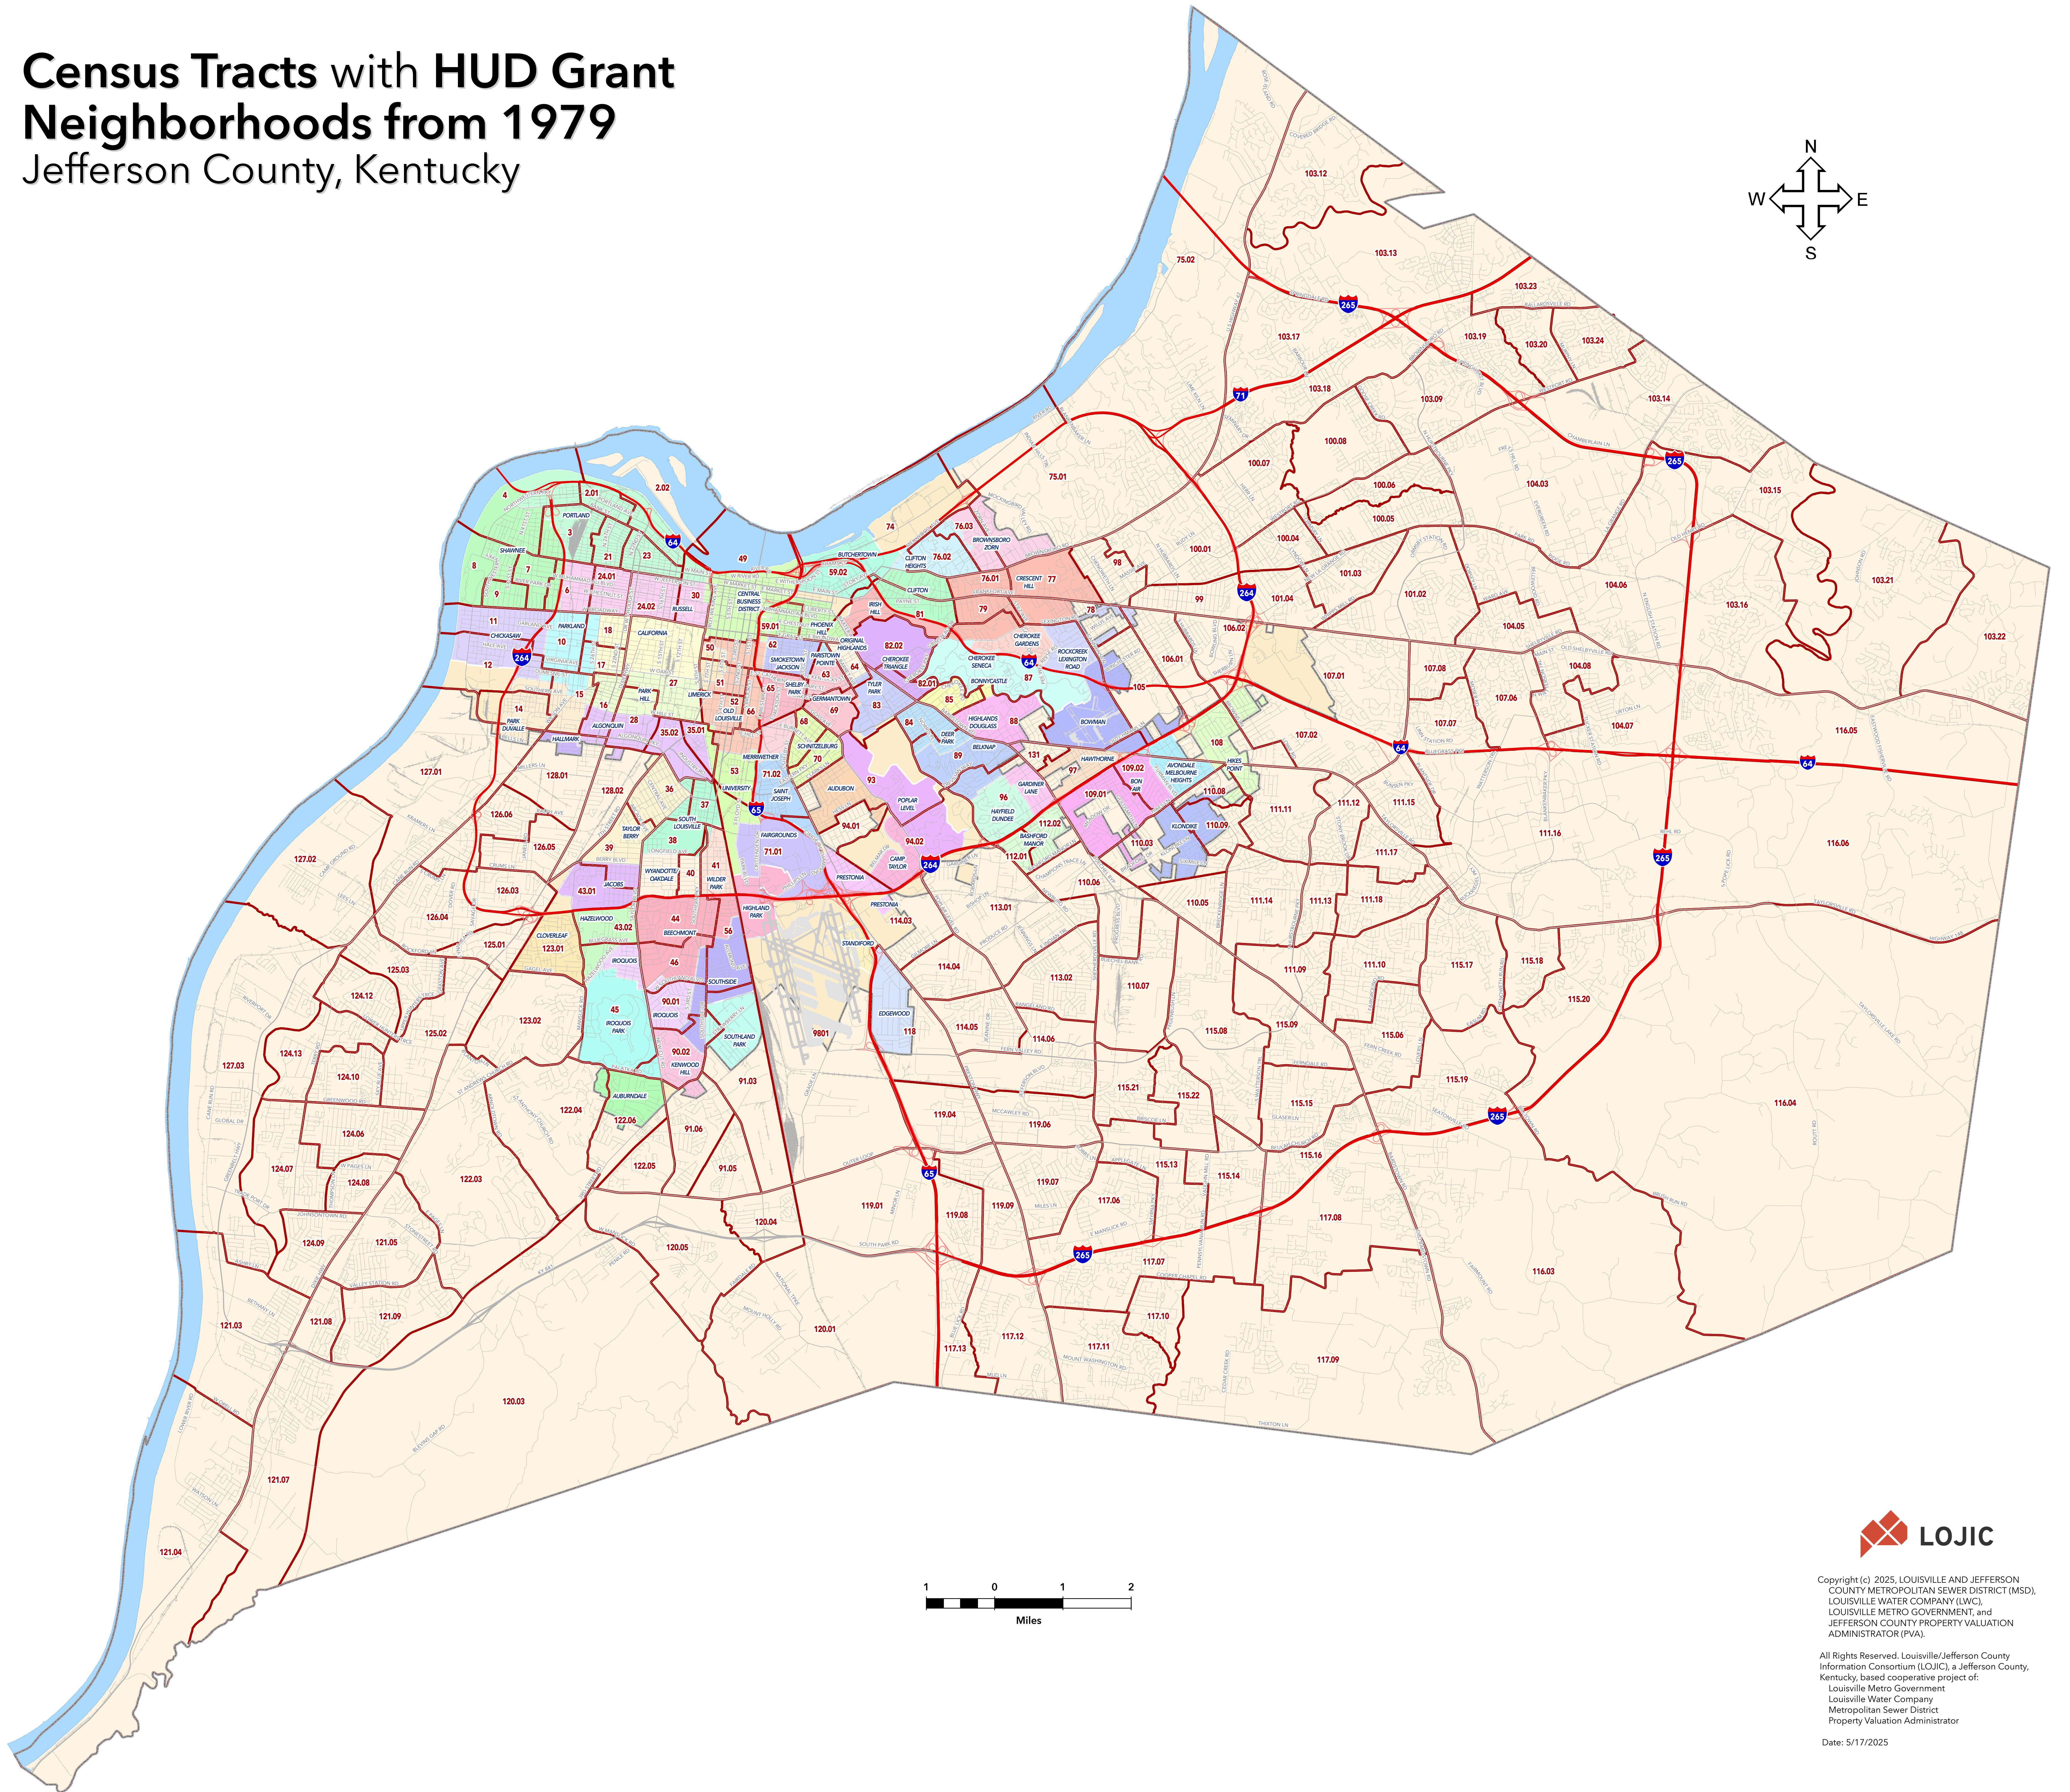

Census Tracts with HUD Grant Neighborhoods from 1979

Jefferson County, Kentucky

Copyright (c) 2025, LOUISVILLE AND JEFFERSON COUNTY METROPOLITAN SEWER DISTRICT (MSD), LOUISVILLE WATER COMPANY (LWC), LOUISVILLE METRO GOVERNMENT, and JEFFERSON COUNTY PROPERTY VALUATION ADMINISTRATOR (PVA).

All Rights Reserved. Louisville/Jefferson County Information Consortium (LOJIC), a Jefferson County, Kentucky, based cooperative project of:
Louisville Metro Government
Louisville Water Company
Metropolitan Sewer District
Property Valuation Administrator