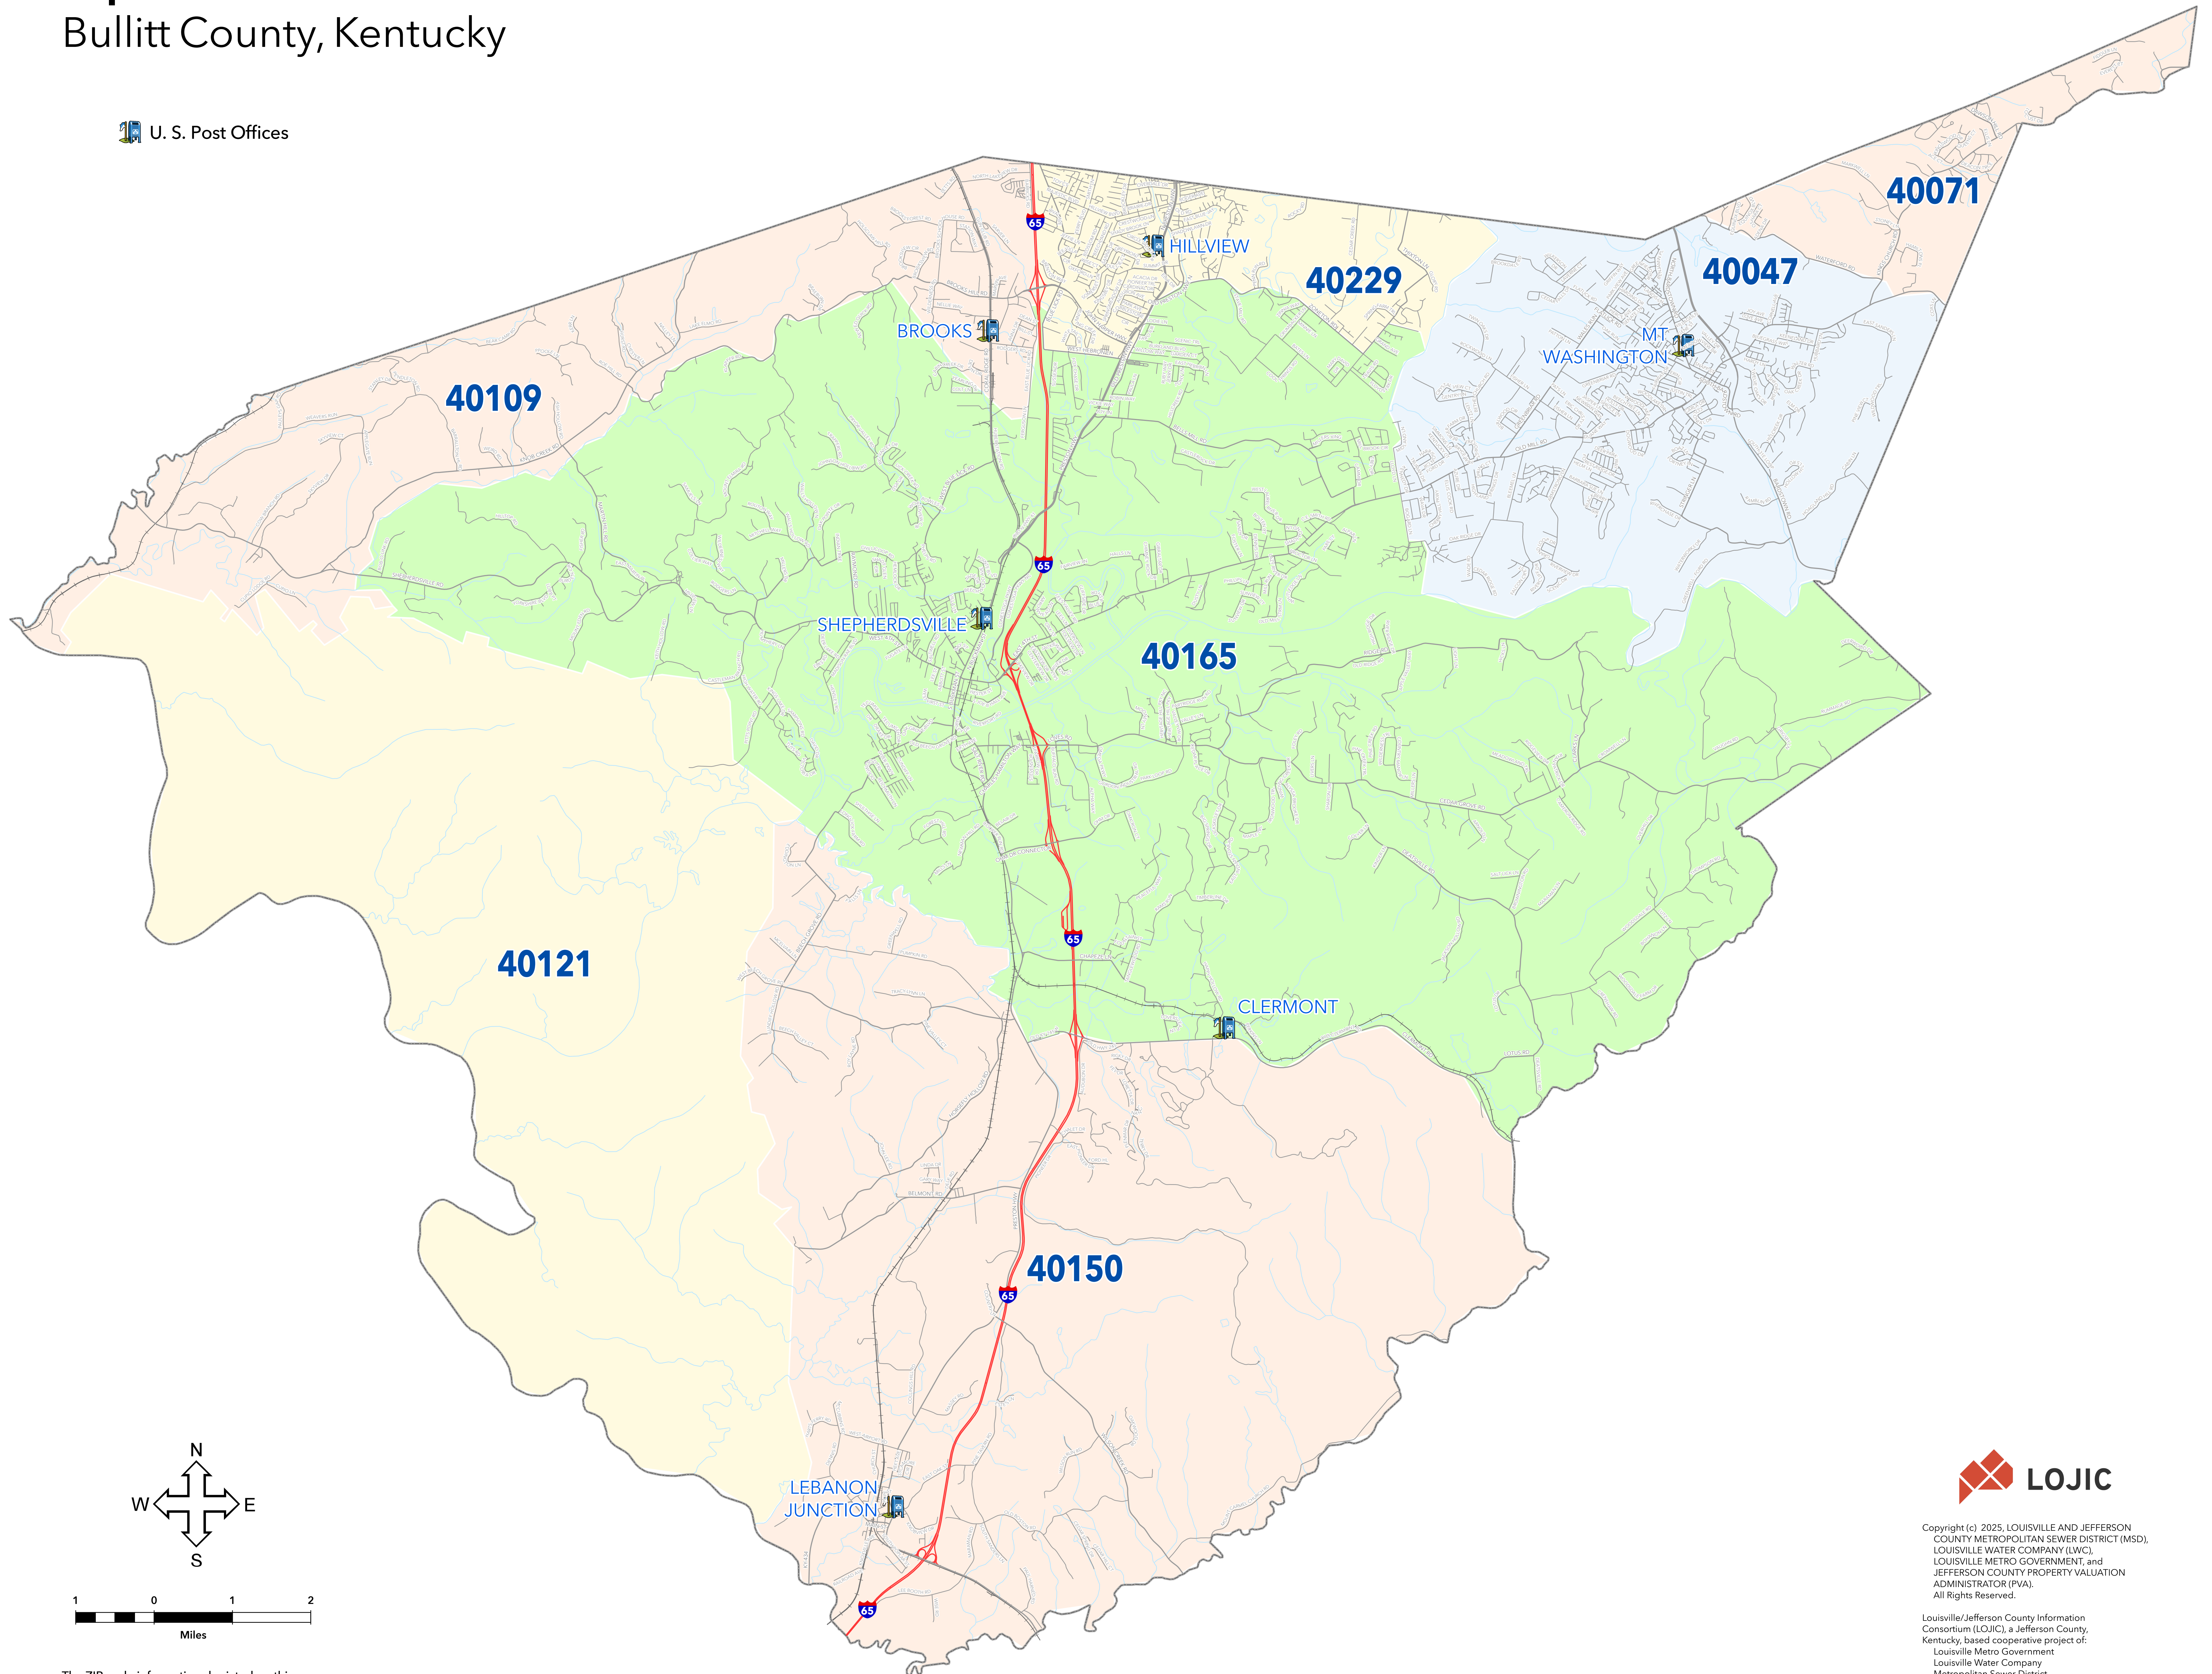

Zip Codes with U.S. Post Offices

Bullitt County, Kentucky

U. S. Post Offices

The ZIP code information depicted on this map was created and is maintained in cooperation with the U. S. Postal Service.

Copyright (c) 2025, LOUISVILLE AND JEFFERSON COUNTY METROPOLITAN SEWER DISTRICT (MSD), LOUISVILLE WATER COMPANY (LWC), LOUISVILLE METRO GOVERNMENT, and JEFFERSON COUNTY PROPERTY VALUATION ADMINISTRATOR (PVA). All Rights Reserved.

Date: 5/17/2025