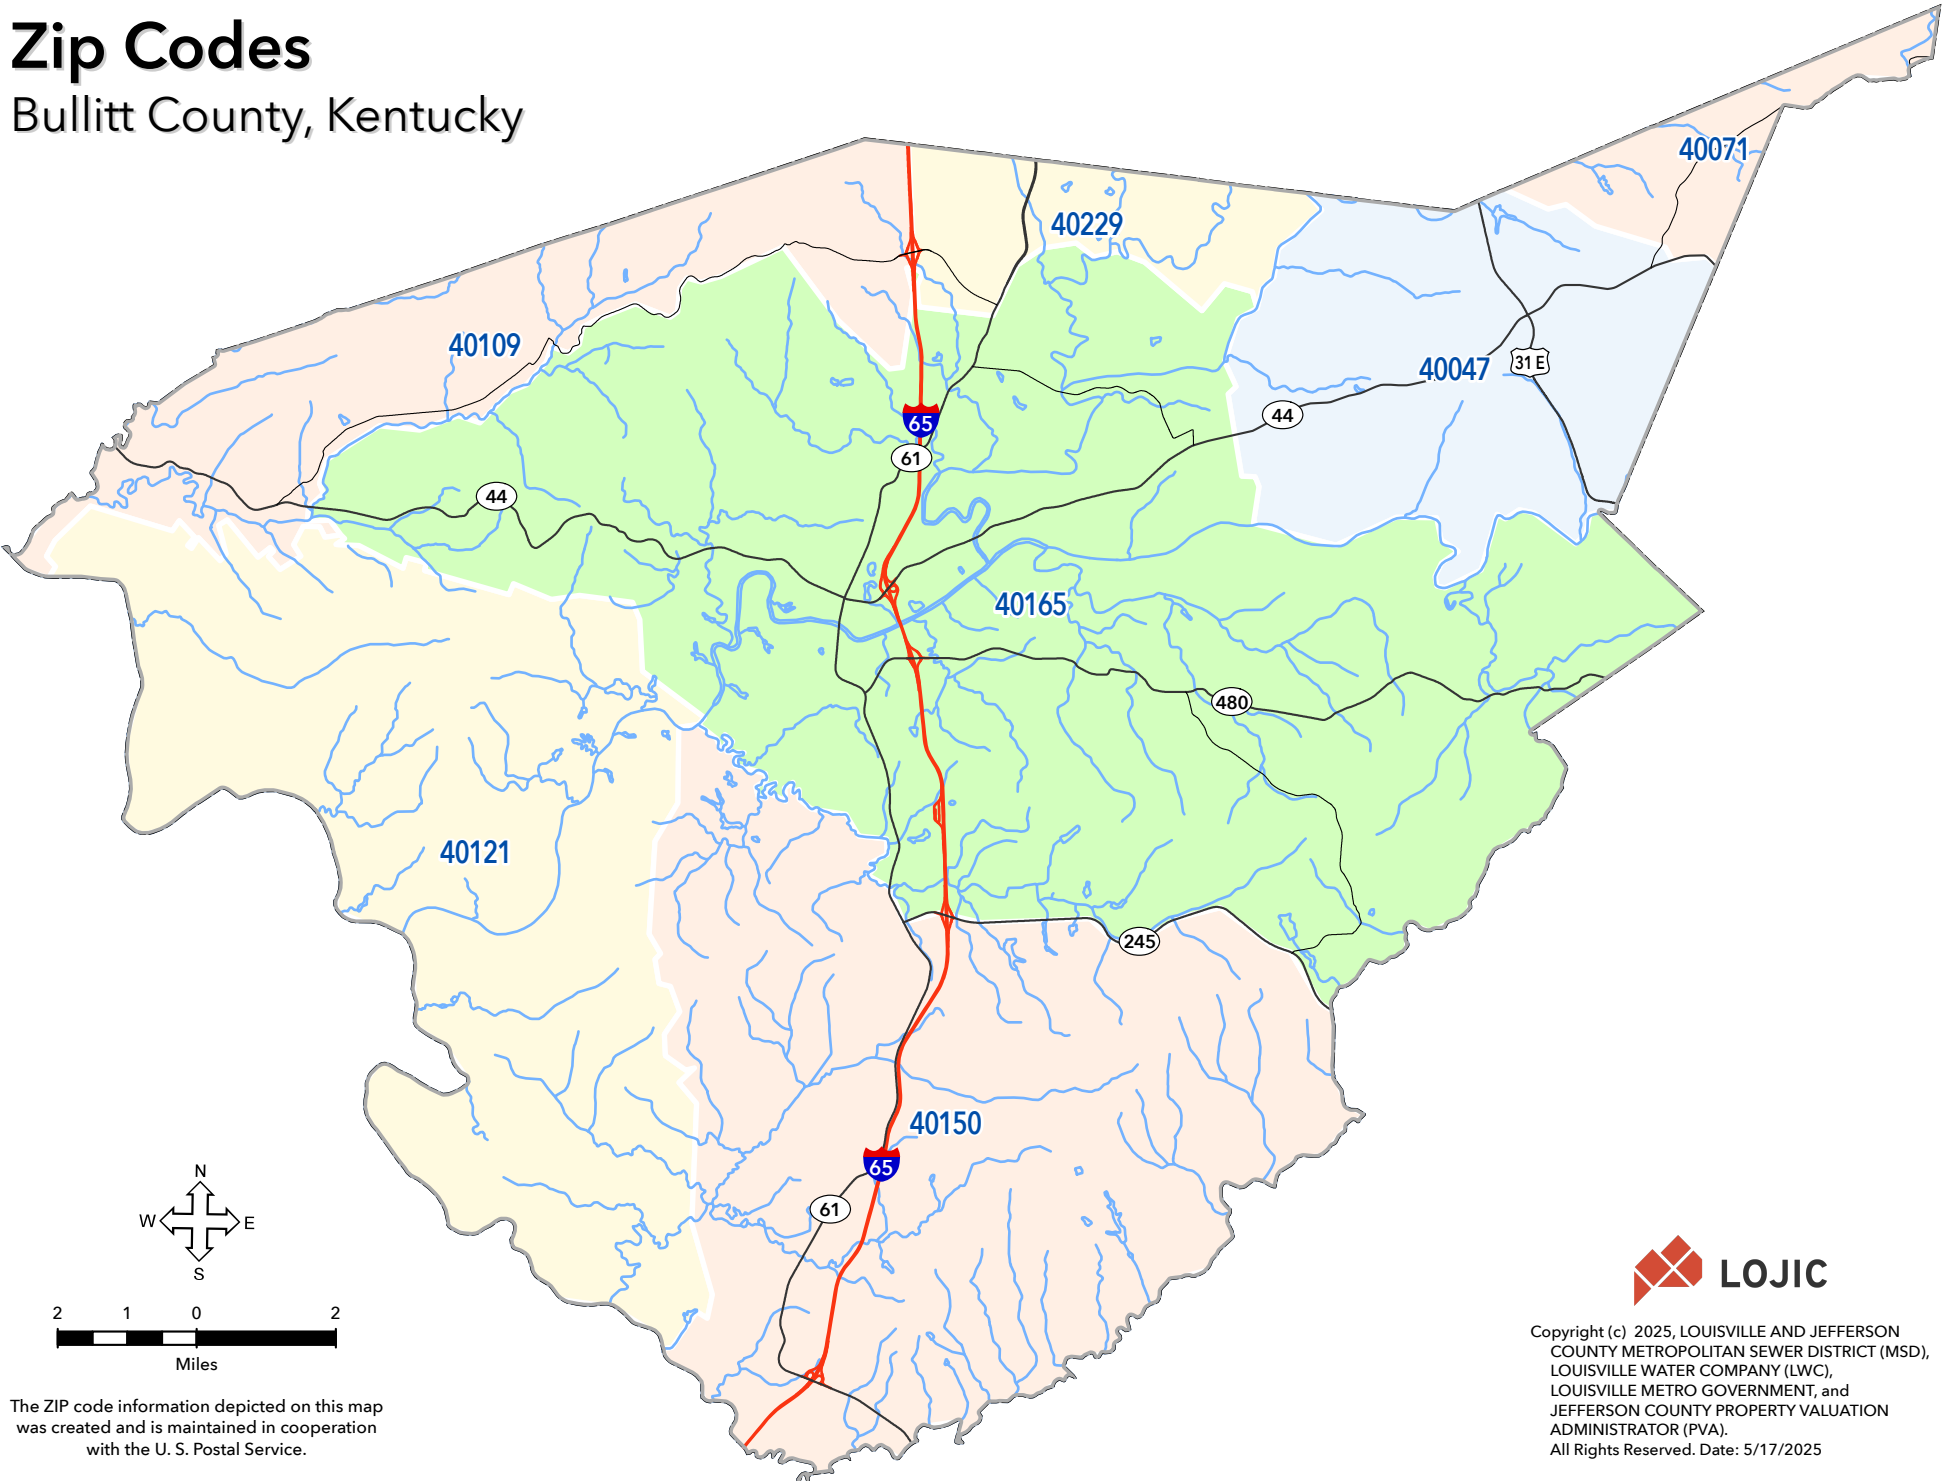

# Zip Codes

Bullitt County, Kentucky

The ZIP code information depicted on this map was created and is maintained in cooperation with the U. S. Postal Service.

Copyright (c) 2025, LOUISVILLE AND JEFFERSON COUNTY METROPOLITAN SEWER DISTRICT (MSD), LOUISVILLE WATER COMPANY (LWC), LOUISVILLE METRO GOVERNMENT, and JEFFERSON COUNTY PROPERTY VALUATION ADMINISTRATOR (PVA). All Rights Reserved. Date: 5/17/2025