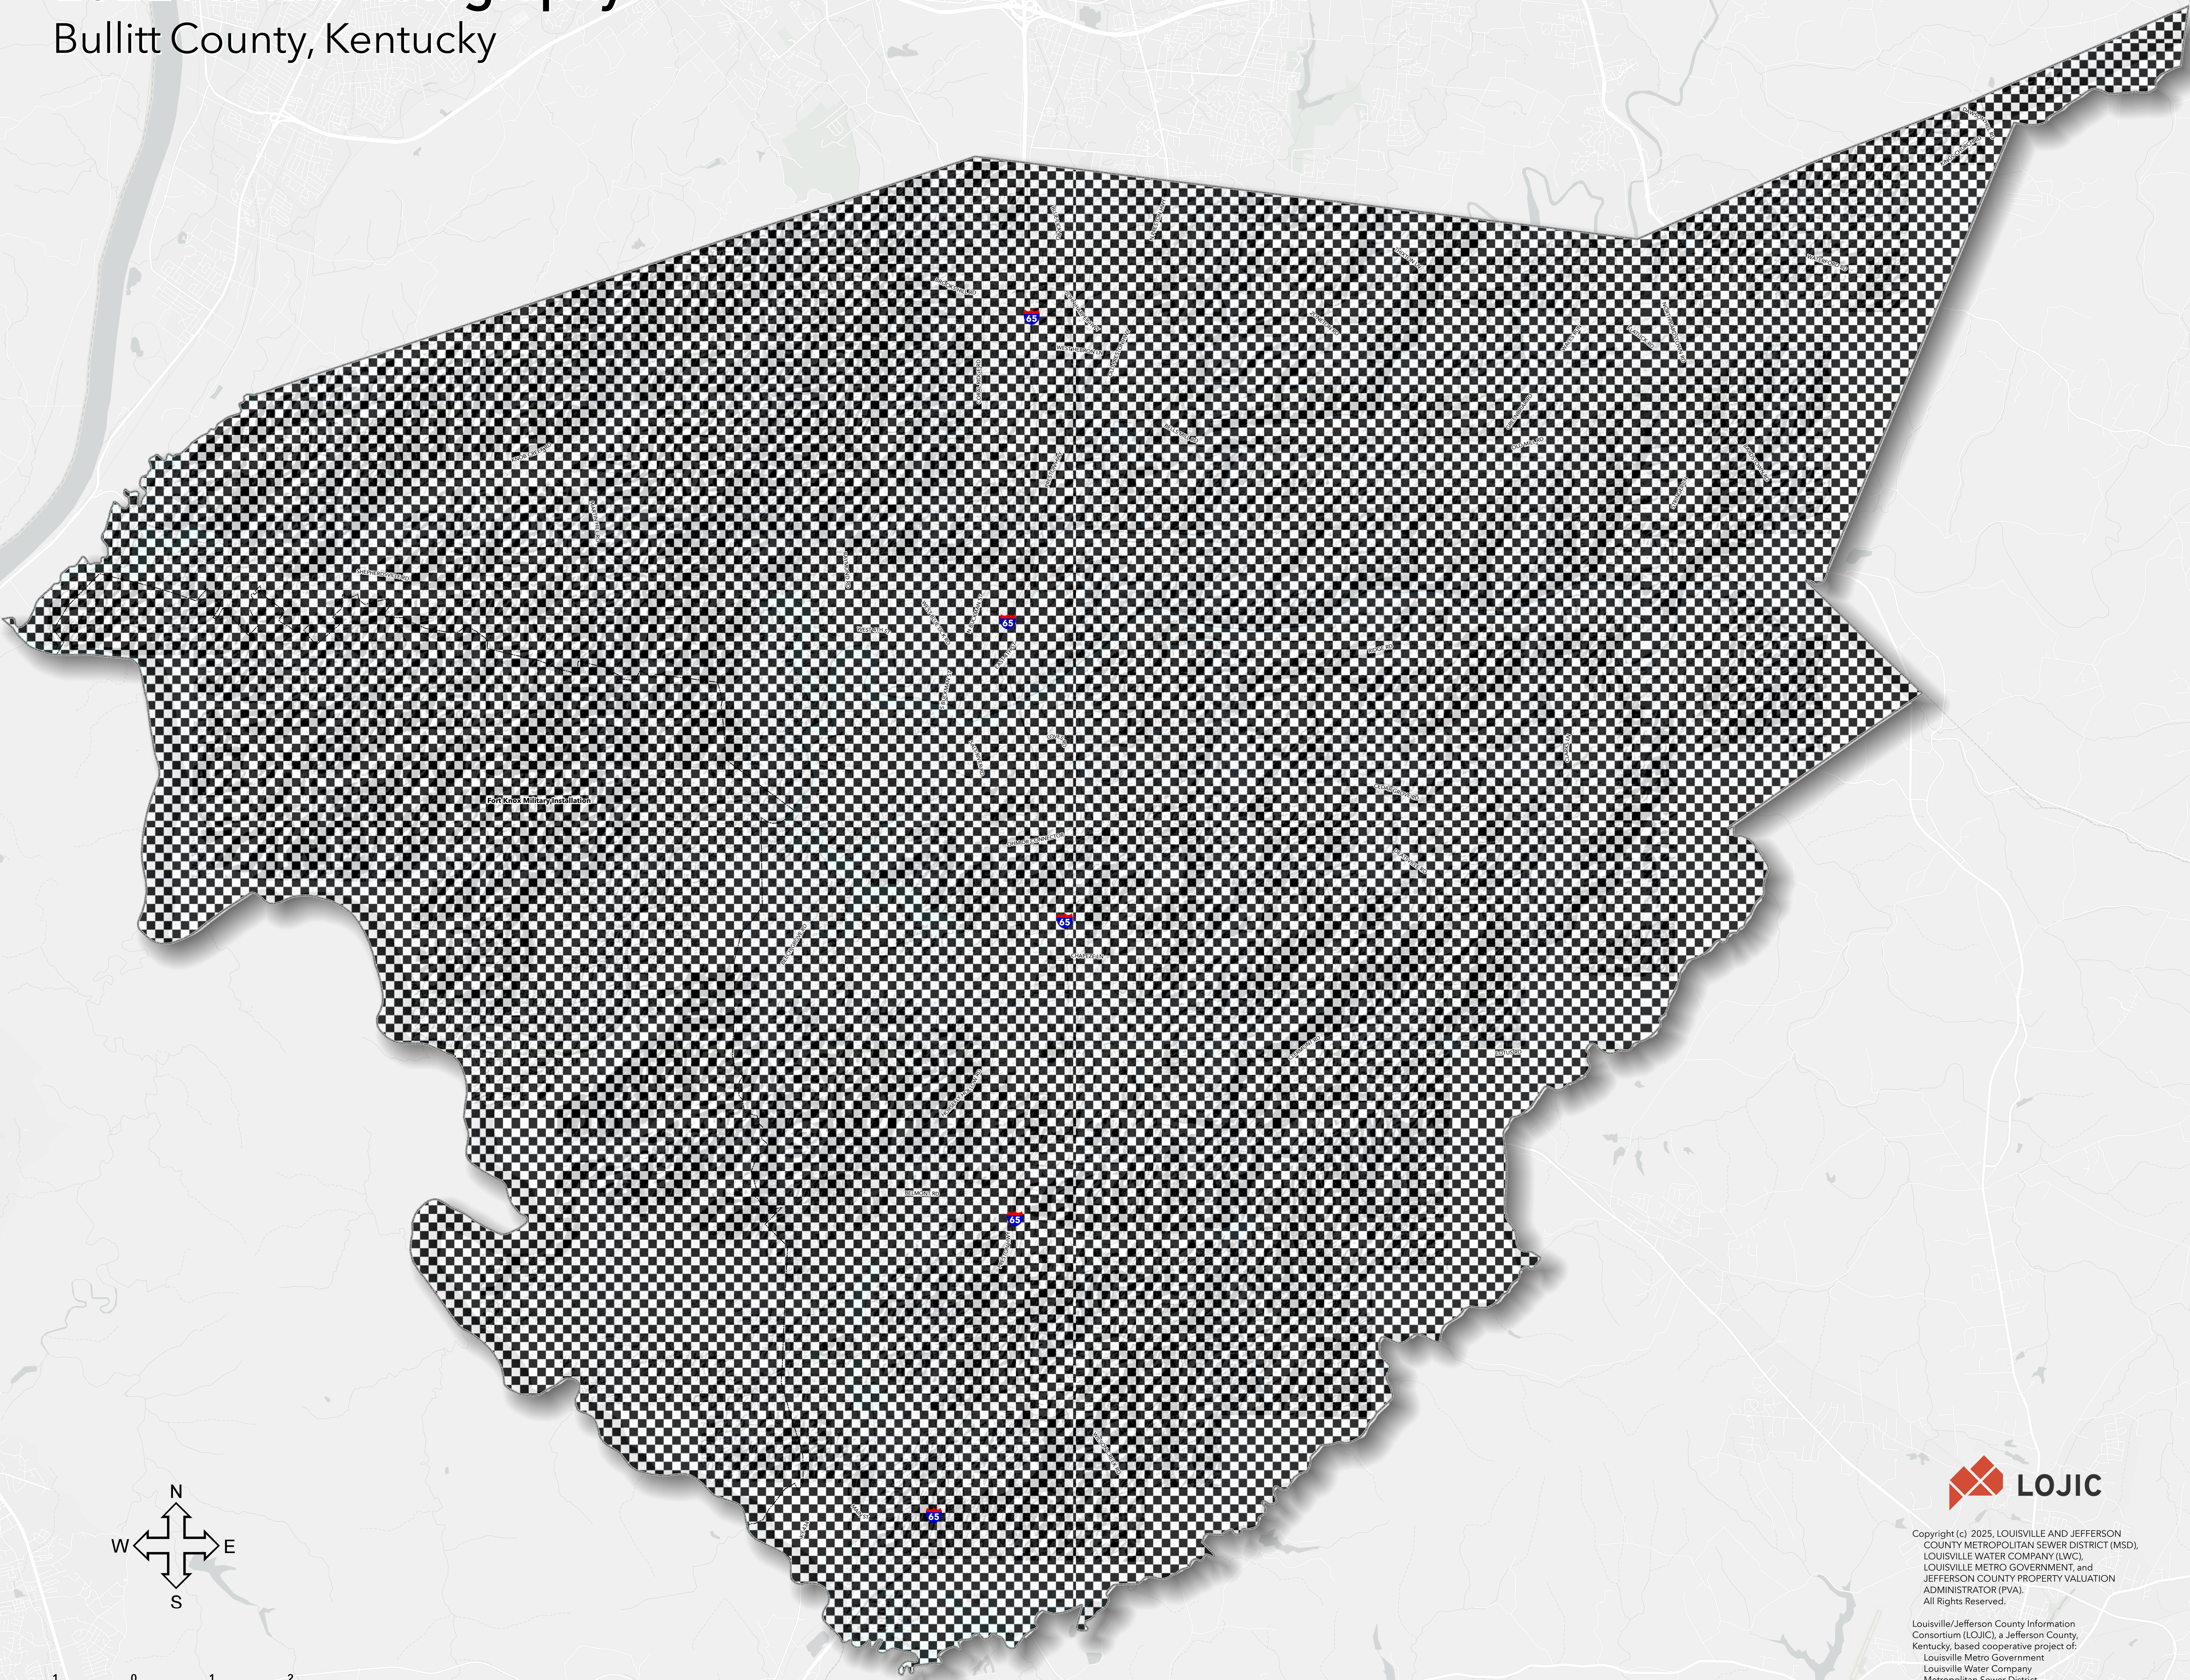

2022 Aerial Photography

Bullitt County, Kentucky

Copyright (c) 2025, LOUISVILLE AND JEFFERSON COUNTY METROPOLITAN SEWER DISTRICT (MSD), LOUISVILLE WATER COMPANY (LWC), LOUISVILLE METRO GOVERNMENT, and JEFFERSON COUNTY PROPERTY VALUATION ADMINISTRATOR (PVA). All Rights Reserved.

Date: 5/17/2025