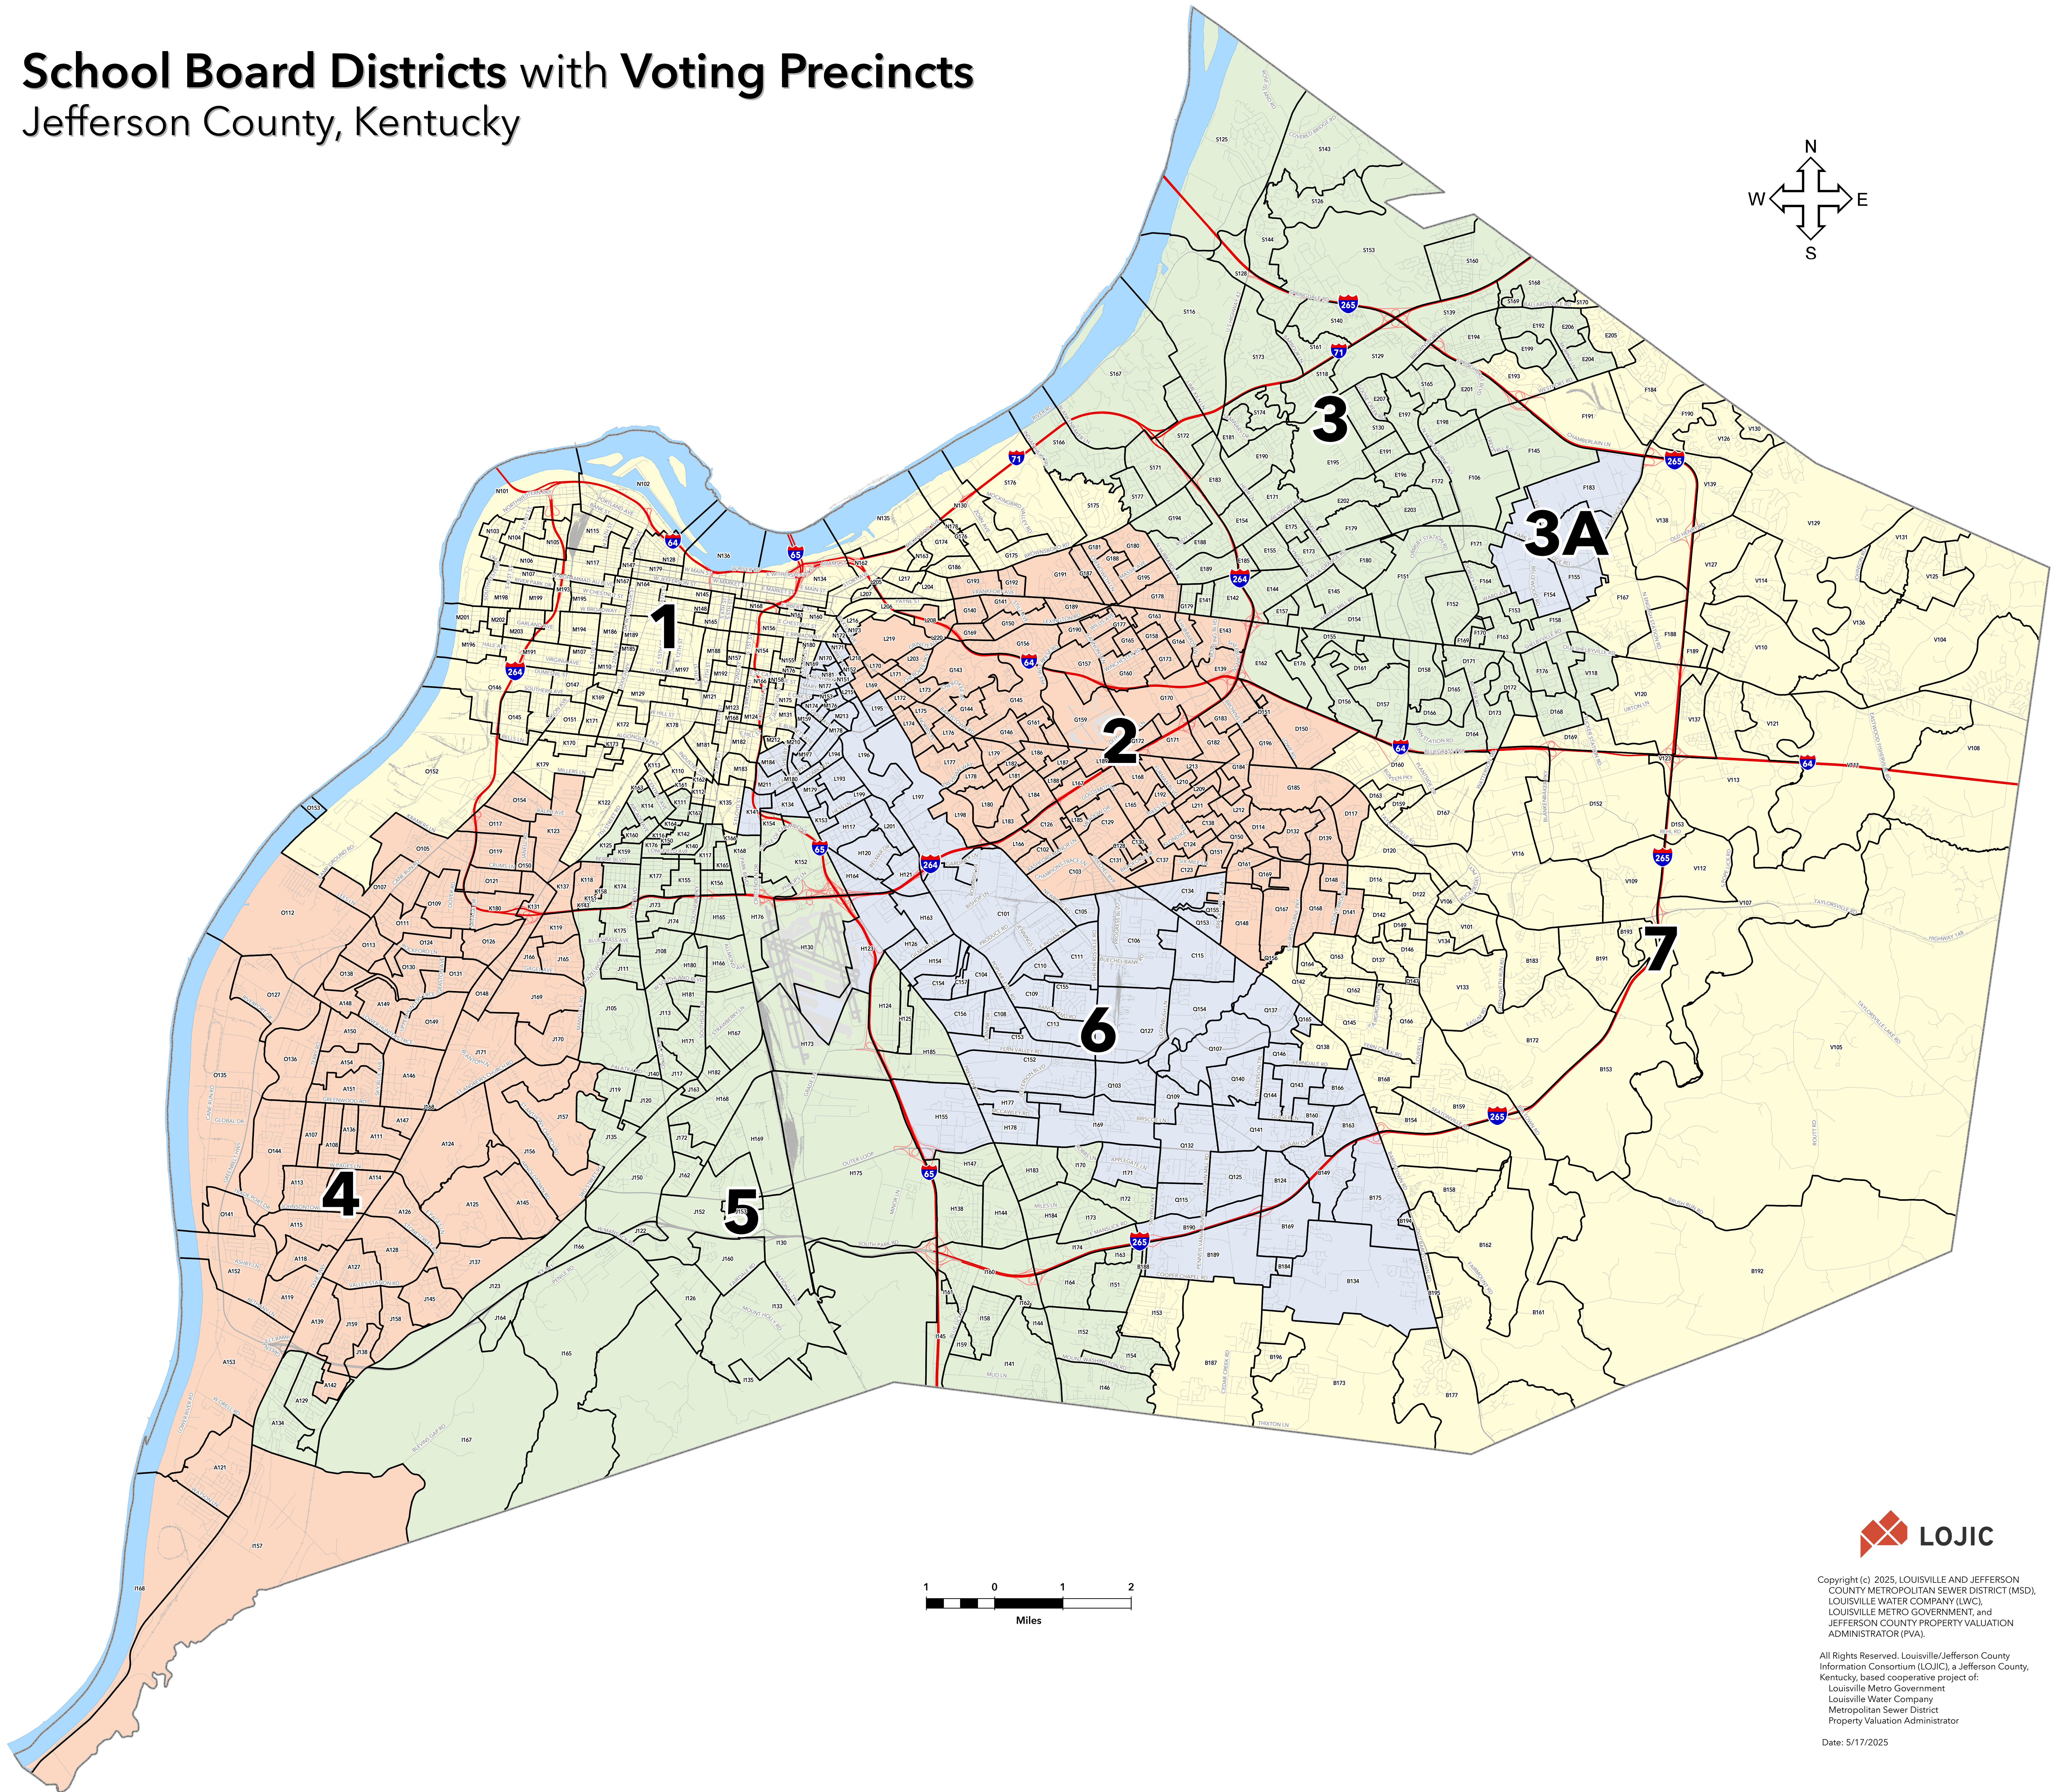

School Board Districts with Voting Precincts

Jefferson County, Kentucky

Copyright (c) 2025, LOUISVILLE AND JEFFERSON COUNTY METROPOLITAN SEWER DISTRICT (MSD), LOUISVILLE WATER COMPANY (LWC), LOUISVILLE METRO GOVERNMENT, and JEFFERSON COUNTY PROPERTY VALUATION ADMINISTRATOR (PVA).

Date: 5/17/2025